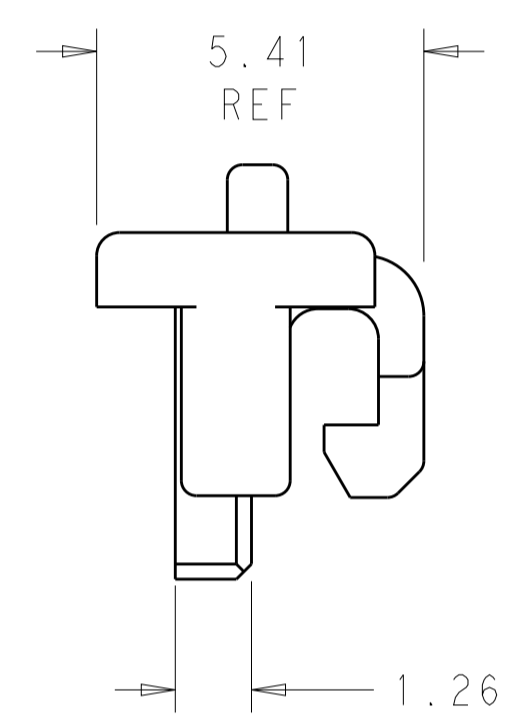

LOC		DIST		REVISIONS			
P	LTN	DESCRIPTION	DATE	DMN	APVD		
A2		REVISED PER ECR-16-017699	10JAN2017	JJ	DZ		

- USE WITH VAL-U-LOK HOUSINGS.
 - FOR USE WITH #22-#18 AWG LEAD WIRE WITH INSULATION DIA 2.16-2.79MM AND INSULATION CRIMP HEIGHT OF 3.05 MIN.
- 3 SIDE LATCHES ONLY, NO TOP LATCHES FOR POSITIONS 1-5

1969608-7 SHOWN HERE

53.94	53.90	55.60	12	1-1969608-2
49.74	49.70	51.40	11	1-1969608-1
45.54	45.50	47.20	10	1-1969608-0
41.34	41.30	43.00	9	1969608-9
37.14	37.10	38.80	8	1969608-8
32.94	32.90	34.60	7	1969608-7
28.74	28.70	30.40	6	1969608-6
24.54	24.50	26.20	5	1969608-5
20.34	20.30	22.00	4	1969608-4
16.14	16.10	17.80	3	1969608-3
11.94	11.90	13.60	2	1969608-2
7.74	7.70	9.40	1	1969608-1
DIM S	DIM R	DIM L	# OF POS	PART NO.

THIS DRAWING IS A CONTROLLED DOCUMENT. DWN S. EDWARDS 08JAN2013
 CHK JR RUTH 03JUN13
 APVD KURT RANDOLPH 04JUN13

STE TE Connectivity

NAME: HOUSING, TPA, VAL-U-LOK

PRODUCT SPEC: -
 APPLICATION SPEC: -

MATERIAL: NYLON 6/6
 FINISH: COLOR: BLACK

WEIGHT: -
 SCALE: 8:1

SIZE: A100779
 CAGE CODE: C=1969608

RESTRICTED TO: -
 SHEET 1 OF 1 REV A2

X-ON Electronics

Largest Supplier of Electrical and Electronic Components

Click to view similar products for [Power to the Board](#) category: