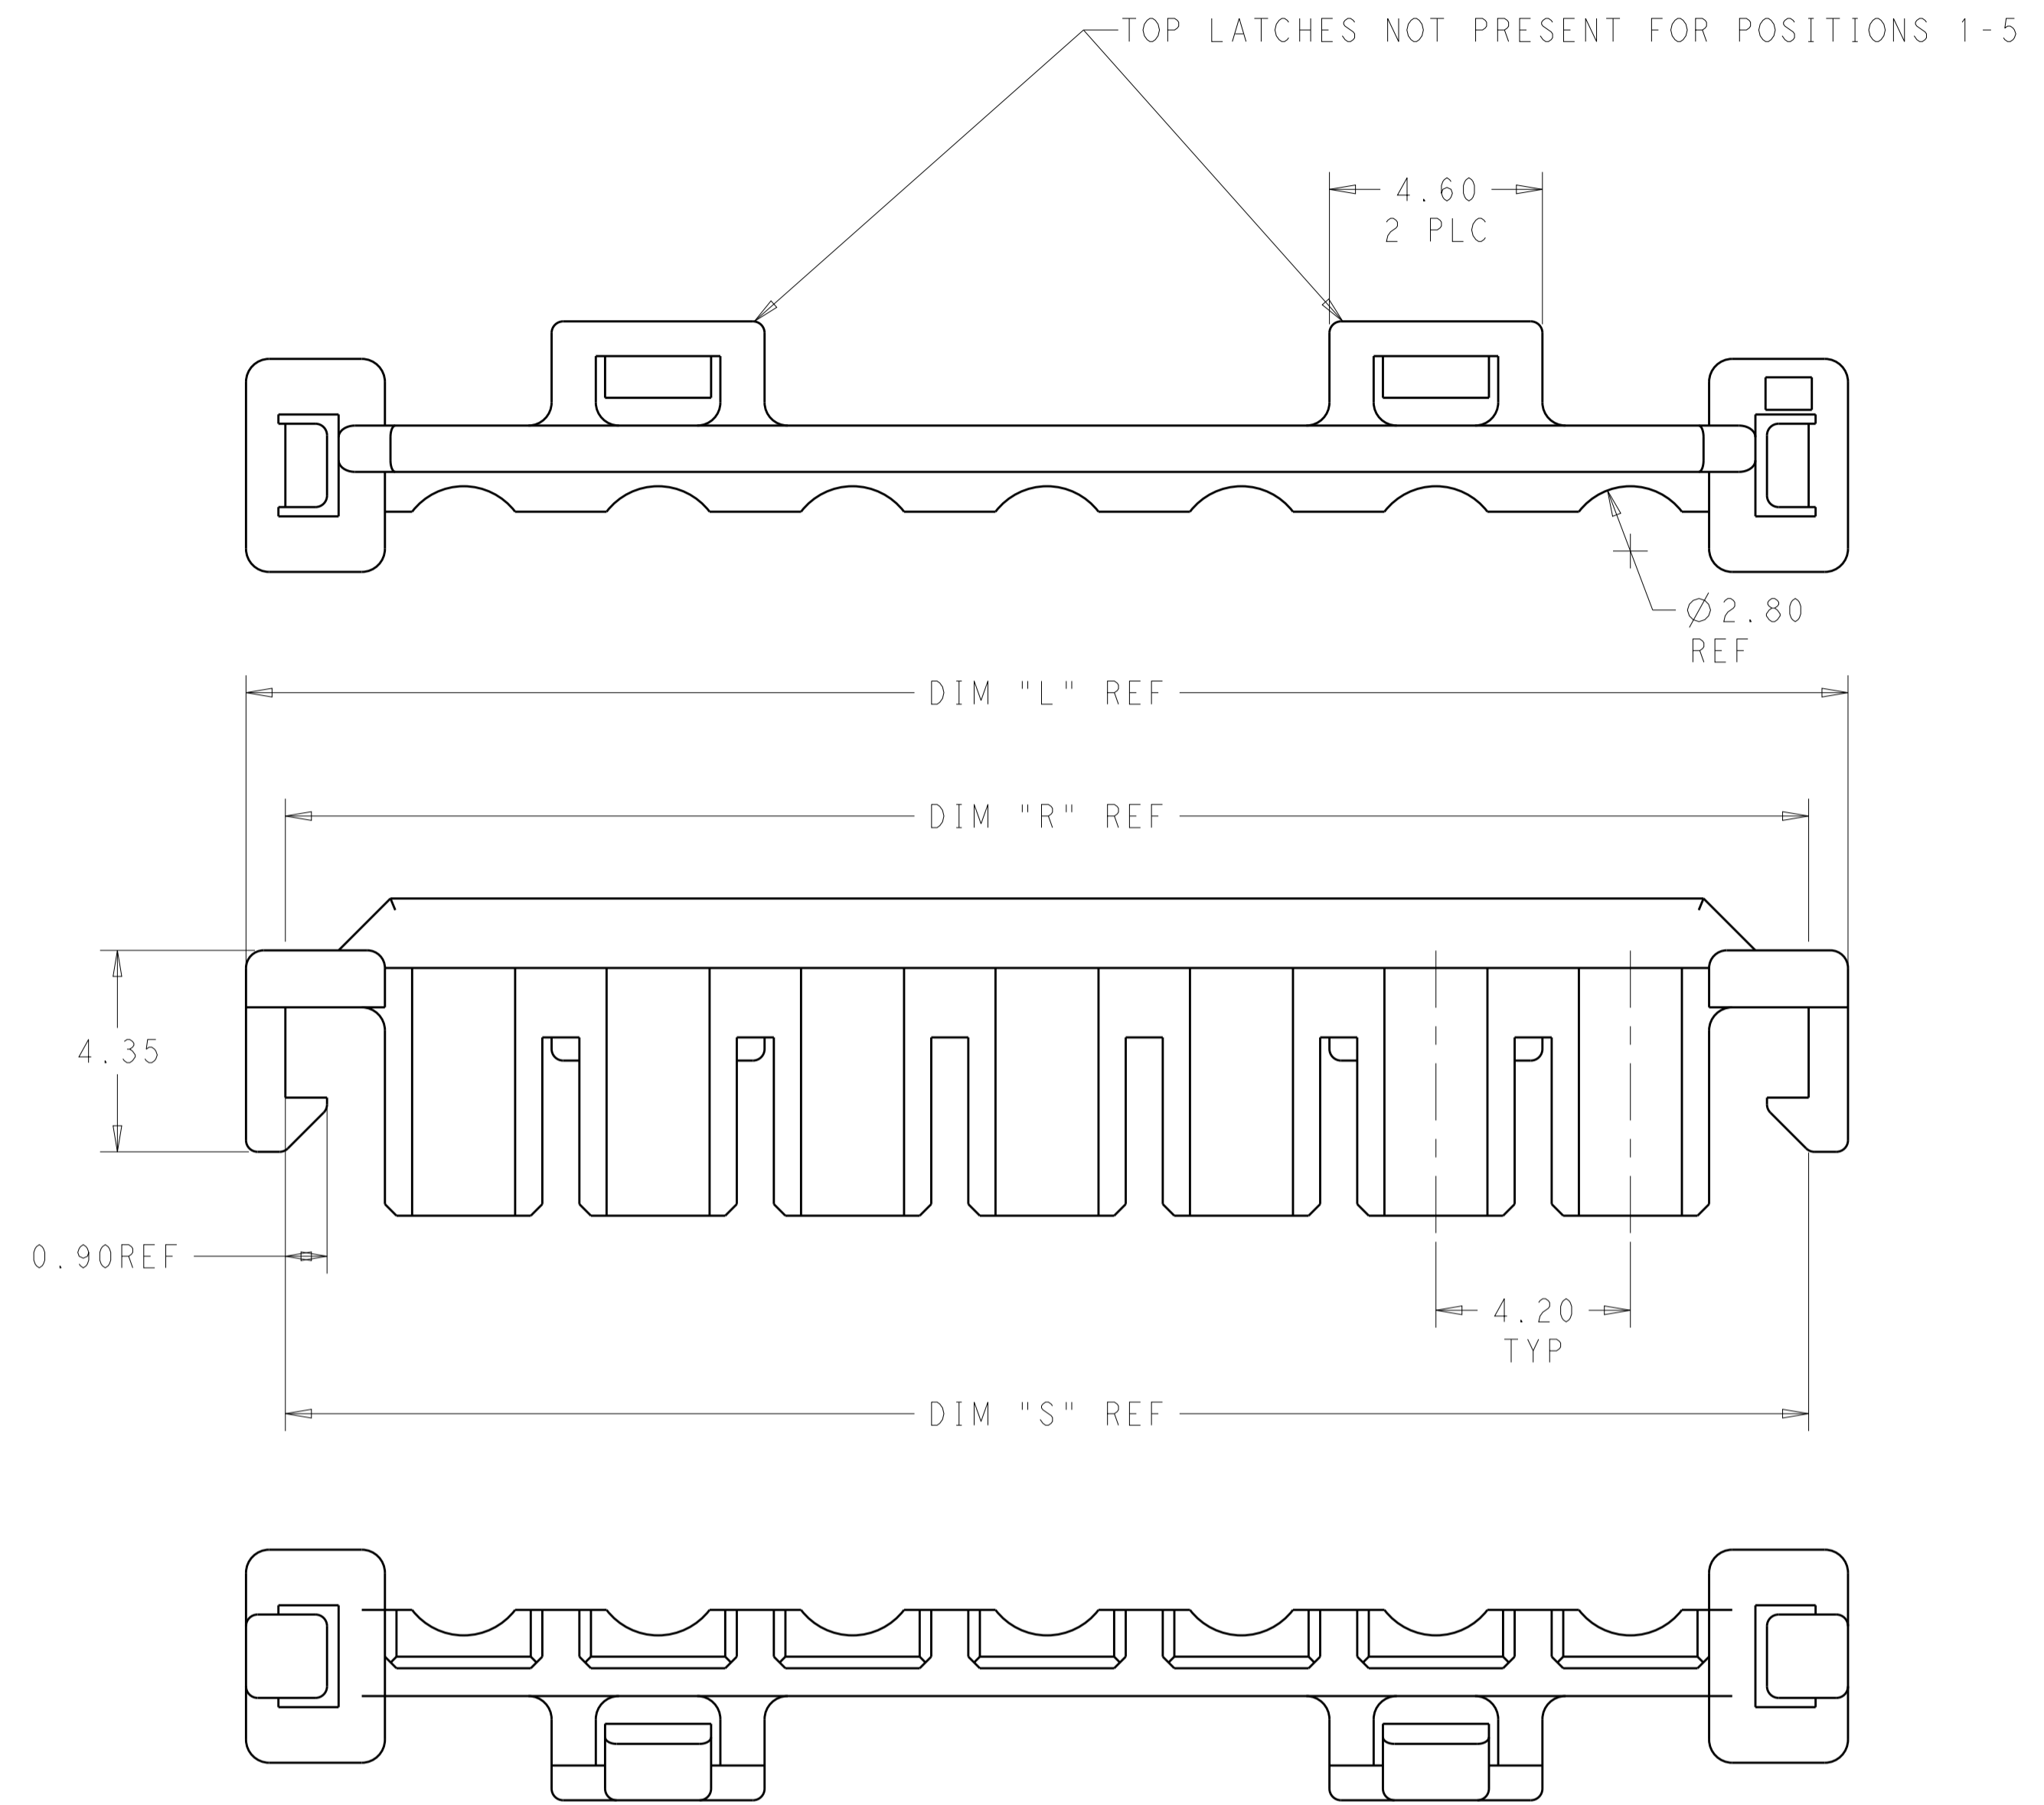

LOC		DIST		REVISIONS			
P	LTN	DESCRIPTION	DATE	DMN	APVD		
A2		REVISED PER ECR-16-017699	10JAN2017	JJ	DZ		

- USE WITH VAL-U-LOK HOUSINGS.
 - FOR USE WITH #22-#18 AWG LEAD WIRE WITH INSULATION DIA 2.16-2.79MM AND INSULATION CRIMP HEIGHT OF 3.05 MIN.
- 3 SIDE LATCHES ONLY, NO TOP LATCHES FOR POSITIONS 1-5

1969608-7 SHOWN HERE

53.94	53.90	55.60	12	1-1969608-2
49.74	49.70	51.40	11	1-1969608-1
45.54	45.50	47.20	10	1-1969608-0
41.34	41.30	43.00	9	1969608-9
37.14	37.10	38.80	8	1969608-8
32.94	32.90	34.60	7	1969608-7
28.74	28.70	30.40	6	1969608-6
24.54	24.50	26.20	5	1969608-5
20.34	20.30	22.00	4	1969608-4
16.14	16.10	17.80	3	1969608-3
11.94	11.90	13.60	2	1969608-2
7.74	7.70	9.40	1	1969608-1
DIM S	DIM R	DIM L	# OF POS	PART NO.

THIS DRAWING IS A CONTROLLED DOCUMENT. DWN S. EDWARDS 08JAN2013
 CHK JR RUTH 03JUN13
 APVD KURT RANDOLPH 04JUN13

STE TE Connectivity

NAME: HOUSING, TPA, VAL-U-LOK

PRODUCT SPEC: -
 APPLICATION SPEC: -

MATERIAL: NYLON 6/6
 FINISH: COLOR: BLACK

WEIGHT: -
 SCALE: 8:1

SIZE: A100779
 CAGE CODE: C=1969608

RESTRICTED TO: -
 SHEET 1 OF 1 REV A2

X-ON Electronics

Largest Supplier of Electrical and Electronic Components

Click to view similar products for [Power to the Board](#) category: