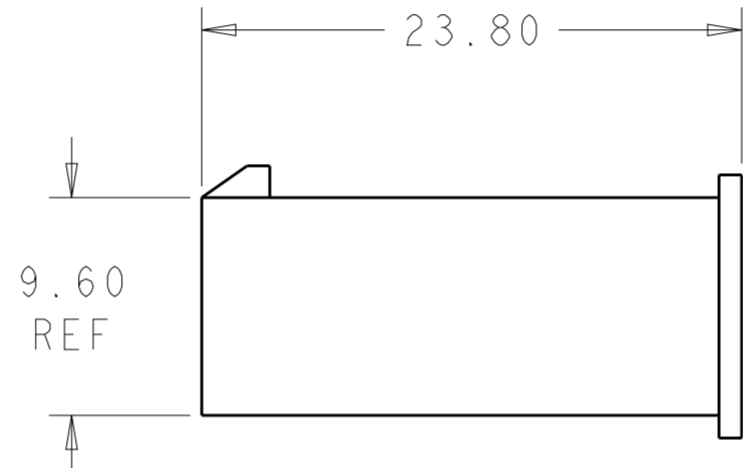

51.60	24	2-1969612-4
47.40	22	2-1969612-2
43.20	20	2-1969612-0
39.00	18	1-1969612-8
34.80	16	1-1969612-6
30.60	14	1-1969612-4
26.40	12	1-1969612-2
22.20	10	1-1969612-0
18.00	8	1969612-8
13.80	6	1969612-6
9.60	4	1969612-4
5.40	2	1969612-2
DIM L	NO. OF POS	PART NO.

THIS DRAWING IS A CONTROLLED DOCUMENT.		DWN	JR RUTH	18JAN13	 TE Connectivity		
DIMENSIONS:		CHK	KURT RANDOLPH	18JAN13			
TOLERANCES UNLESS OTHERWISE SPECIFIED:		APVD	KURT RANDOLPH	18JAN13			
mm		PRODUCT SPEC					
		APPLICATION SPEC			NAME	PLUG HOUSING VAL-U-LOK	
MATERIAL	NYLON 6/6, V0	WEIGHT			SIZE	A200779	
FINISH		Customer Drawing			CAGE CODE	C-1969612	
COLOR-NATURAL		SCALE	3:1	SHEET	1	OF	1
		REV	A				