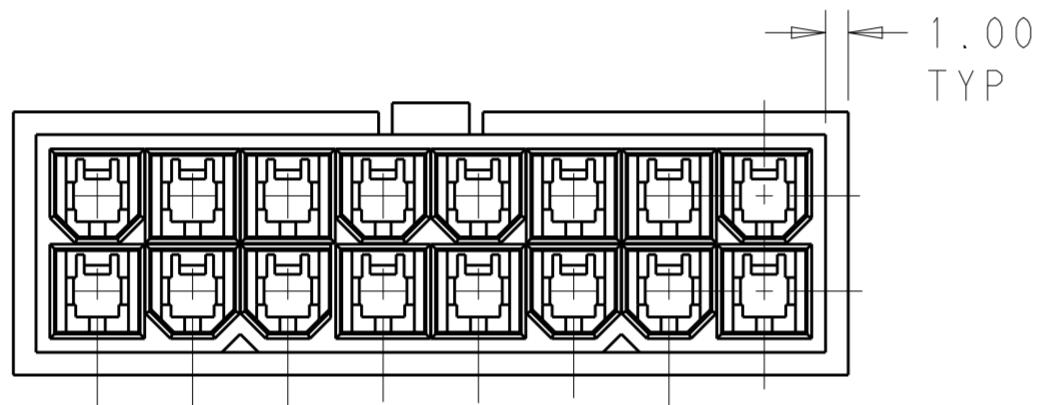

51.60	24	2-1969612-4
47.40	22	2-1969612-2
43.20	20	2-1969612-0
39.00	18	1-1969612-8
34.80	16	1-1969612-6
30.60	14	1-1969612-4
26.40	12	1-1969612-2
22.20	10	1-1969612-0
18.00	8	1969612-8
13.80	6	1969612-6
9.60	4	1969612-4
5.40	2	1969612-2
DIM L	NO. OF POS	PART NO.

THIS DRAWING IS A CONTROLLED DOCUMENT.		DWN	JR RUTH	18JAN13	 TE Connectivity		
DIMENSIONS:		CHK	KURT RANDOLPH	18JAN13			
TOLERANCES UNLESS OTHERWISE SPECIFIED:		APVD	KURT RANDOLPH	18JAN13			
mm		PRODUCT SPEC					
		APPLICATION SPEC			NAME	PLUG HOUSING VAL-U-LOK	
MATERIAL	NYLON 6/6, V0	WEIGHT			SIZE	A200779	
FINISH		Customer Drawing			CAGE CODE	C-1969612	
COLOR-NATURAL		SCALE	3:1	SHEET	1	OF	1
		REV	A				