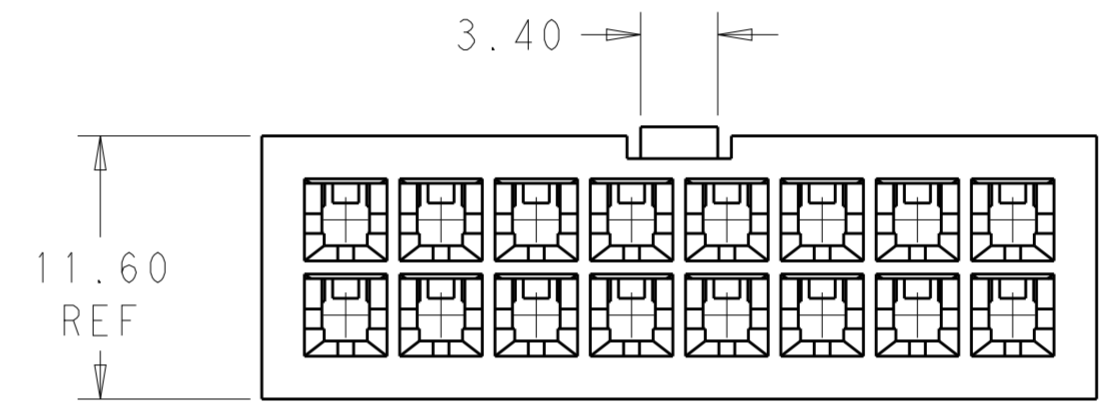

51.60	24	2-1969612-4
47.40	22	2-1969612-2
43.20	20	2-1969612-0
39.00	18	1-1969612-8
34.80	16	1-1969612-6
30.60	14	1-1969612-4
26.40	12	1-1969612-2
22.20	10	1-1969612-0
18.00	8	1969612-8
13.80	6	1969612-6
9.60	4	1969612-4
5.40	2	1969612-2
DIM L	NO. OF POS	PART NO.

THIS DRAWING IS A CONTROLLED DOCUMENT.		DWN	JR RUTH	18JAN13	 TE Connectivity		
DIMENSIONS:		CHK	KURT RANDOLPH	18JAN13			
TOLERANCES UNLESS OTHERWISE SPECIFIED:		APVD	KURT RANDOLPH	18JAN13			
mm		PRODUCT SPEC					
		APPLICATION SPEC			NAME	PLUG HOUSING VAL-U-LOK	
MATERIAL	NYLON 6/6, V0	WEIGHT			SIZE	A200779	
FINISH		Customer Drawing			CAGE CODE	C-1969612	
COLOR-NATURAL		SCALE	3:1	SHEET	1	OF	1
		REV	A				