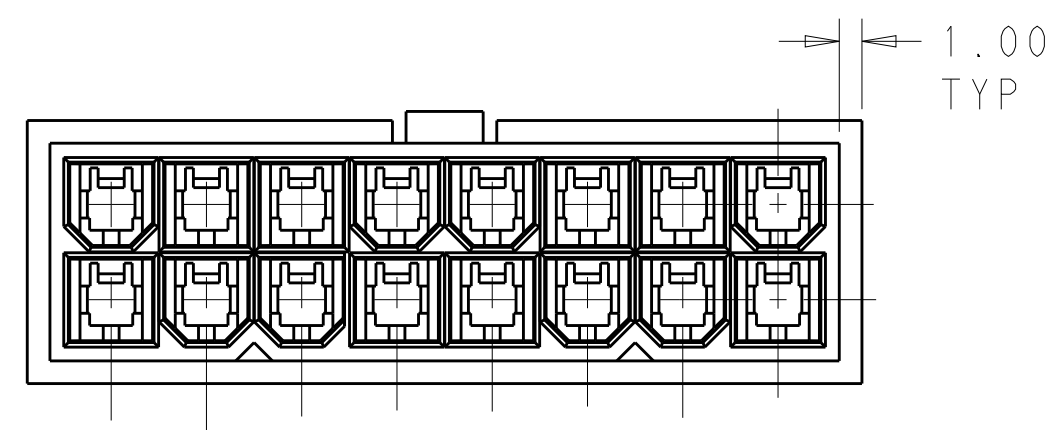

51.60	24	2-1969612-4
47.40	22	2-1969612-2
43.20	20	2-1969612-0
39.00	18	1-1969612-8
34.80	16	1-1969612-6
30.60	14	1-1969612-4
26.40	12	1-1969612-2
22.20	10	1-1969612-0
18.00	8	1969612-8
13.80	6	1969612-6
9.60	4	1969612-4
5.40	2	1969612-2
DIM L	NO. OF POS	PART NO.

THIS DRAWING IS A CONTROLLED DOCUMENT.		DWN	JR RUTH	18JAN13	 TE Connectivity				
DIMENSIONS:		CHK	KURT RANDOLPH	18JAN13					
TOLERANCES UNLESS OTHERWISE SPECIFIED:		APVD	KURT RANDOLPH	18JAN13					
mm		PRODUCT SPEC							
		APPLICATION SPEC							
MATERIAL	NYLON 6/6, V0	WEIGHT							
FINISH	COLOR-NATURAL	Customer Drawing	SIZE	A2	CAGE CODE	C-1969612	RESTRICTED TO	-	
		SCALE	3:1	SHEET	1	OF	1	REV	A