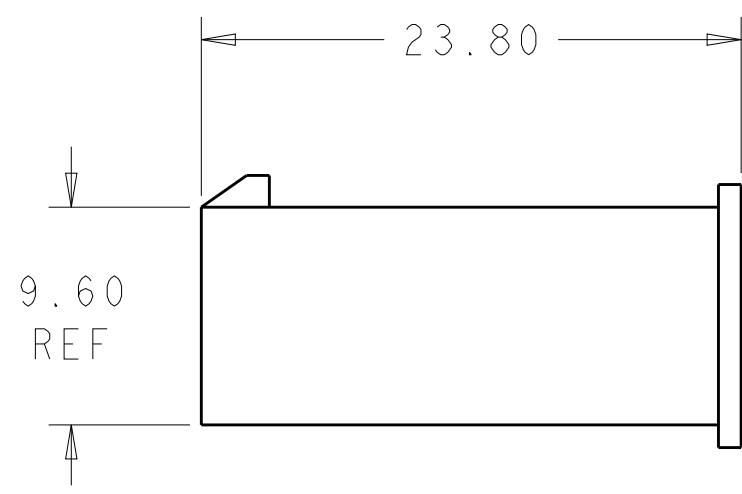

51.60	24	2-1969612-4
47.40	22	2-1969612-2
43.20	20	2-1969612-0
39.00	18	1-1969612-8
34.80	16	1-1969612-6
30.60	14	1-1969612-4
26.40	12	1-1969612-2
22.20	10	1-1969612-0
18.00	8	1969612-8
13.80	6	1969612-6
9.60	4	1969612-4
5.40	2	1969612-2
DIM L	NO. OF POS	PART NO.

THIS DRAWING IS A CONTROLLED DOCUMENT.		DWN	JR RUTH	18JAN13	 TE Connectivity				
DIMENSIONS:		CHK	KURT RANDOLPH	18JAN13					
TOLERANCES UNLESS OTHERWISE SPECIFIED:		APVD	KURT RANDOLPH	18JAN13					
mm		PRODUCT SPEC							
		APPLICATION SPEC							
MATERIAL	NYLON 6/6, V0	WEIGHT							
FINISH	COLOR-NATURAL	Customer Drawing	SIZE	A2	CAGE CODE	C-1969612	RESTRICTED TO	-	
		SCALE	3:1	SHEET	1	OF	1	REV	A