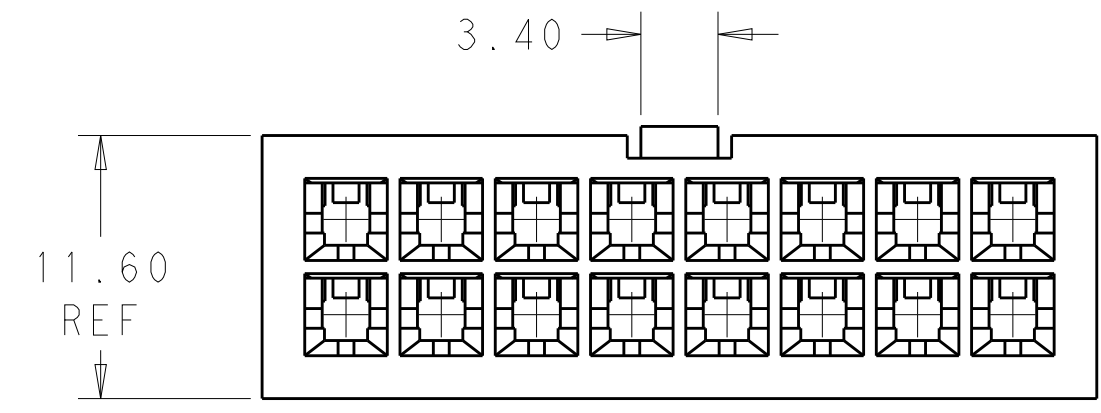

51.60	24	2-1969612-4
47.40	22	2-1969612-2
43.20	20	2-1969612-0
39.00	18	1-1969612-8
34.80	16	1-1969612-6
30.60	14	1-1969612-4
26.40	12	1-1969612-2
22.20	10	1-1969612-0
18.00	8	1969612-8
13.80	6	1969612-6
9.60	4	1969612-4
5.40	2	1969612-2
DIM L	NO. OF POS	PART NO.

THIS DRAWING IS A CONTROLLED DOCUMENT.		DWN	JR RUTH	18JAN13	 TE Connectivity				
DIMENSIONS:		CHK	KURT RANDOLPH	18JAN13					
TOLERANCES UNLESS OTHERWISE SPECIFIED:		APVD	KURT RANDOLPH	18JAN13					
mm		PRODUCT SPEC							
		APPLICATION SPEC							
MATERIAL	NYLON 6/6, V0	WEIGHT							
FINISH	COLOR-NATURAL	Customer Drawing	SIZE	A2	CAGE CODE	C-1969612	RESTRICTED TO	-	
		SCALE	3:1	SHEET	1	OF	1	REV	A