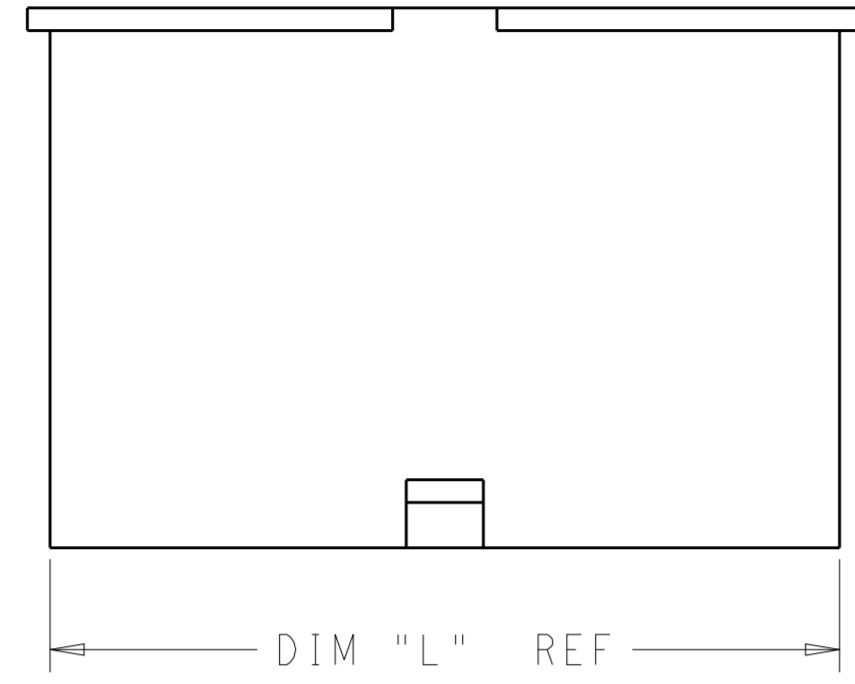

51.60	24	2-1969612-4
47.40	22	2-1969612-2
43.20	20	2-1969612-0
39.00	18	1-1969612-8
34.80	16	1-1969612-6
30.60	14	1-1969612-4
26.40	12	1-1969612-2
22.20	10	1-1969612-0
18.00	8	1969612-8
13.80	6	1969612-6
9.60	4	1969612-4
5.40	2	1969612-2
DIM L	NO. OF POS	PART NO.

THIS DRAWING IS A CONTROLLED DOCUMENT.		DWN	JR RUTH	18JAN13	TE Connectivity			
DIMENSIONS:		CHK	KURT RANDOLPH	18JAN13				
TOLERANCES UNLESS OTHERWISE SPECIFIED:		APVD	KURT RANDOLPH	18JAN13				
mm		PRODUCT SPEC						
0 PLC ± 1 PLC ± 2 PLC ±0.25 3 PLC ± 4 PLC ± ANGLES ±		APPLICATION SPEC			NAME	PLUG HOUSING VAL-U-LOK		
MATERIAL		WEIGHT			SIZE	CAGE CODE	DRAWING NO	RESTRICTED TO
NYLON 6/6, V0		-			A2	00779	C-1969612	-
COLOR-NATURAL		Customer Drawing		SCALE	3:1	SHEET	1 OF 1	REV
								A