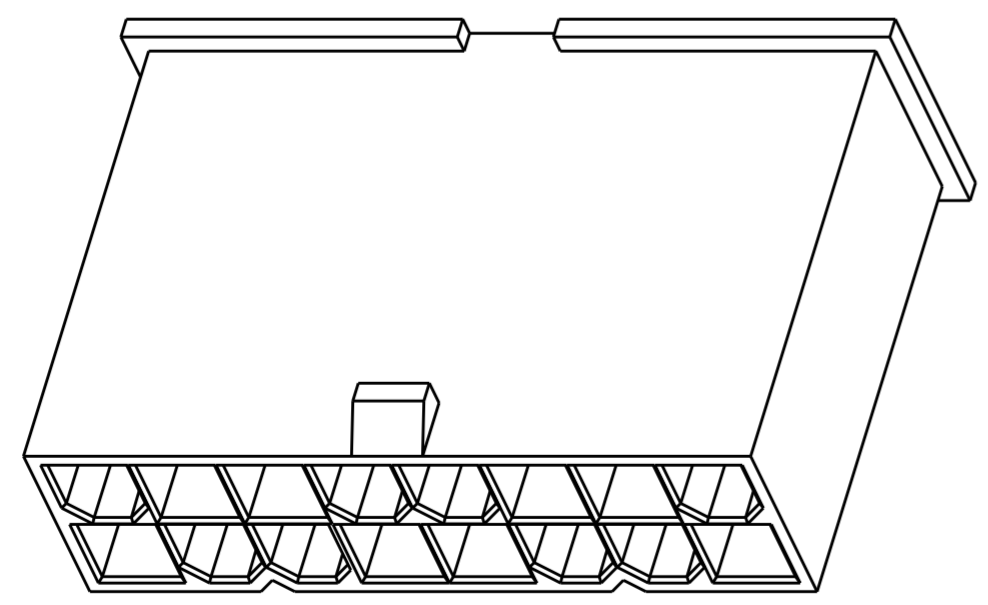

51.60	24	2-1969612-4
47.40	22	2-1969612-2
43.20	20	2-1969612-0
39.00	18	1-1969612-8
34.80	16	1-1969612-6
30.60	14	1-1969612-4
26.40	12	1-1969612-2
22.20	10	1-1969612-0
18.00	8	1969612-8
13.80	6	1969612-6
9.60	4	1969612-4
5.40	2	1969612-2
DIM L	NO. OF POS	PART NO.

THIS DRAWING IS A CONTROLLED DOCUMENT.		DWN	JR RUTH	18JAN13	TE Connectivity			
DIMENSIONS:		CHK	KURT RANDOLPH	18JAN13				
TOLERANCES UNLESS OTHERWISE SPECIFIED:		APVD	KURT RANDOLPH	18JAN13				
mm		PRODUCT SPEC						
0 PLC ± 1 PLC ± 2 PLC ±0.25 3 PLC ± 4 PLC ± ANGLES ±		APPLICATION SPEC			NAME	PLUG HOUSING VAL-U-LOK		
MATERIAL		WEIGHT			SIZE	CAGE CODE	DRAWING NO	RESTRICTED TO
NYLON 6/6, V0		-			A2	00779	C-1969612	-
COLOR-NATURAL		Customer Drawing		SCALE	3:1	SHEET	1 OF 1	REV
								A