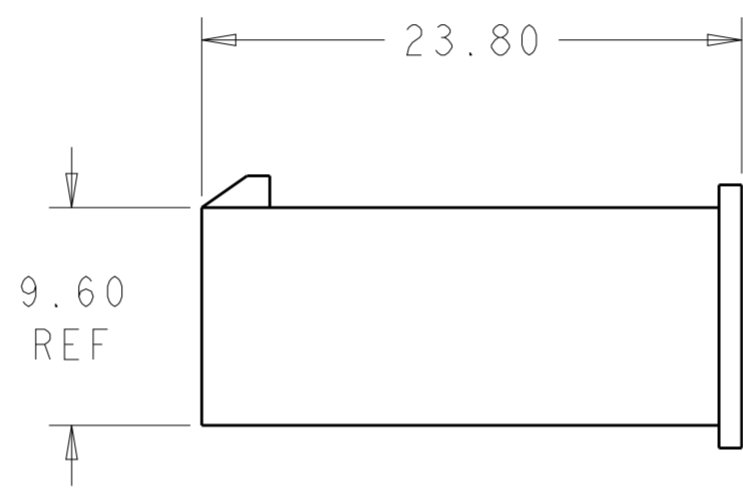

51.60	24	2-1969612-4
47.40	22	2-1969612-2
43.20	20	2-1969612-0
39.00	18	1-1969612-8
34.80	16	1-1969612-6
30.60	14	1-1969612-4
26.40	12	1-1969612-2
22.20	10	1-1969612-0
18.00	8	1969612-8
13.80	6	1969612-6
9.60	4	1969612-4
5.40	2	1969612-2
DIM L	NO. OF POS	PART NO.

THIS DRAWING IS A CONTROLLED DOCUMENT.		DWN	JR RUTH	18JAN13	TE Connectivity			
DIMENSIONS:		CHK	KURT RANDOLPH	18JAN13				
TOLERANCES UNLESS OTHERWISE SPECIFIED:		APVD	KURT RANDOLPH	18JAN13				
mm		PRODUCT SPEC						
0 PLC ± 1 PLC ± 2 PLC ±0.25 3 PLC ± 4 PLC ± ANGLES ±		APPLICATION SPEC			NAME	PLUG HOUSING VAL-U-LOK		
MATERIAL		WEIGHT			SIZE	CAGE CODE	DRAWING NO	RESTRICTED TO
NYLON 6/6, V0		-			A2	00779	C-1969612	-
COLOR-NATURAL		Customer Drawing		SCALE	3:1	SHEET	1 OF 1	REV
								A