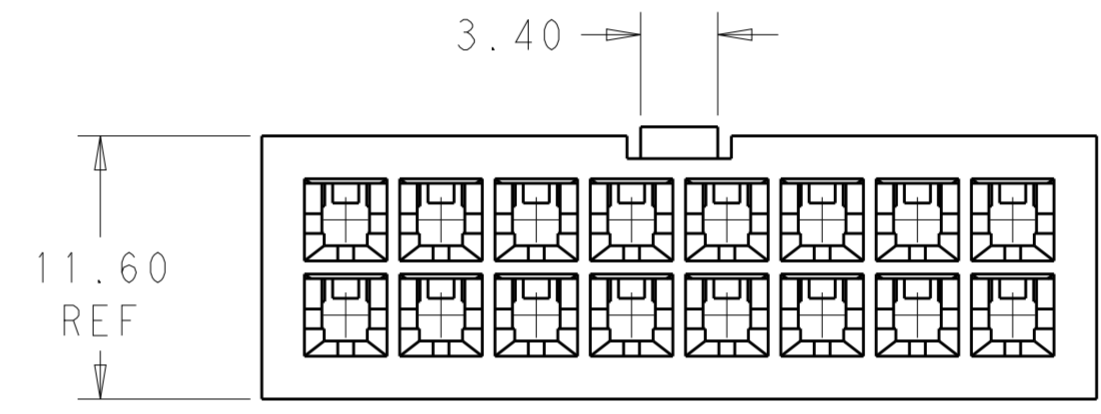

51.60	24	2-1969612-4
47.40	22	2-1969612-2
43.20	20	2-1969612-0
39.00	18	1-1969612-8
34.80	16	1-1969612-6
30.60	14	1-1969612-4
26.40	12	1-1969612-2
22.20	10	1-1969612-0
18.00	8	1969612-8
13.80	6	1969612-6
9.60	4	1969612-4
5.40	2	1969612-2
DIM L	NO. OF POS	PART NO.

THIS DRAWING IS A CONTROLLED DOCUMENT.		DWN	JR RUTH	18JAN13	TE Connectivity			
DIMENSIONS:		CHK	KURT RANDOLPH	18JAN13				
TOLERANCES UNLESS OTHERWISE SPECIFIED:		APVD	KURT RANDOLPH	18JAN13				
mm		PRODUCT SPEC						
0 PLC ± 1 PLC ± 2 PLC ±0.25 3 PLC ± 4 PLC ± ANGLES ±		APPLICATION SPEC			NAME	PLUG HOUSING VAL-U-LOK		
MATERIAL		WEIGHT			SIZE	CAGE CODE	DRAWING NO	RESTRICTED TO
NYLON 6/6, V0		-			A2	00779	C-1969612	-
COLOR-NATURAL		Customer Drawing		SCALE	3:1	SHEET	1 OF 1	REV
								A