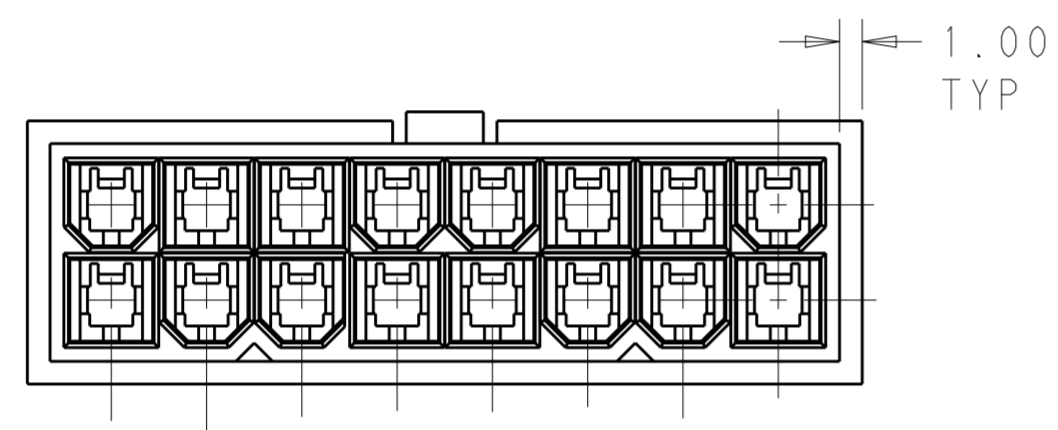

51.60	24	2-1969612-4
47.40	22	2-1969612-2
43.20	20	2-1969612-0
39.00	18	1-1969612-8
34.80	16	1-1969612-6
30.60	14	1-1969612-4
26.40	12	1-1969612-2
22.20	10	1-1969612-0
18.00	8	1969612-8
13.80	6	1969612-6
9.60	4	1969612-4
5.40	2	1969612-2
DIM L	NO. OF POS	PART NO.

THIS DRAWING IS A CONTROLLED DOCUMENT.		DWN	JR RUTH	18JAN13	TE Connectivity			
DIMENSIONS:		CHK	KURT RANDOLPH	18JAN13				
TOLERANCES UNLESS OTHERWISE SPECIFIED:		APVD	KURT RANDOLPH	18JAN13				
mm		PRODUCT SPEC						
0 PLC ± 1 PLC ± 2 PLC ±0.25 3 PLC ± 4 PLC ± ANGLES ±		APPLICATION SPEC			NAME	PLUG HOUSING VAL-U-LOK		
MATERIAL		WEIGHT			SIZE	CAGE CODE	DRAWING NO	RESTRICTED TO
NYLON 6/6, V0		-			A2	00779	C-1969612	-
COLOR-NATURAL		Customer Drawing		SCALE	3:1	SHEET	1 OF 1	REV
								A