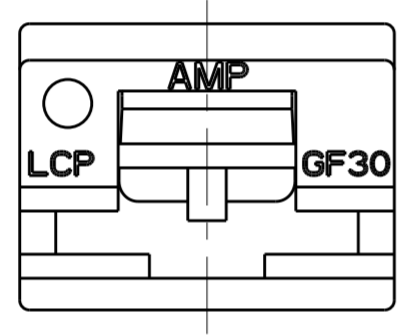

1 ACCEPTS NICKEL PLATED STEEL RECPTACLE 1742198-1

1969632-1
PART NO.

THIS DRAWING IS A CONTROLLED DOCUMENT.		DWN JR RUTH 15MAY13	TE Connectivity	
DIMENSIONS: mm [INCHES]		CHK PETE DESANTIS 15MAY13		
TOLERANCES UNLESS OTHERWISE SPECIFIED:		APVD PETE DESANTIS 15MAY13	NAME HOUSING, RECEPTACLE, FASTON, .250 SERIES,	
0 PLC ±	1 PLC ±	PRODUCT SPEC	SIZE	CAGE CODE
2 PLC ±0.25 [.010]	3 PLC ±	APPLICATION SPEC	A200779	C-1969632
4 PLC ±	ANGLES ±1	FINISH	SCALE 5:1	SHEET 1 OF 1
MATERIAL LCP 200C	FINISH COLOR-BLACK	WEIGHT	Customer Drawing	REV B