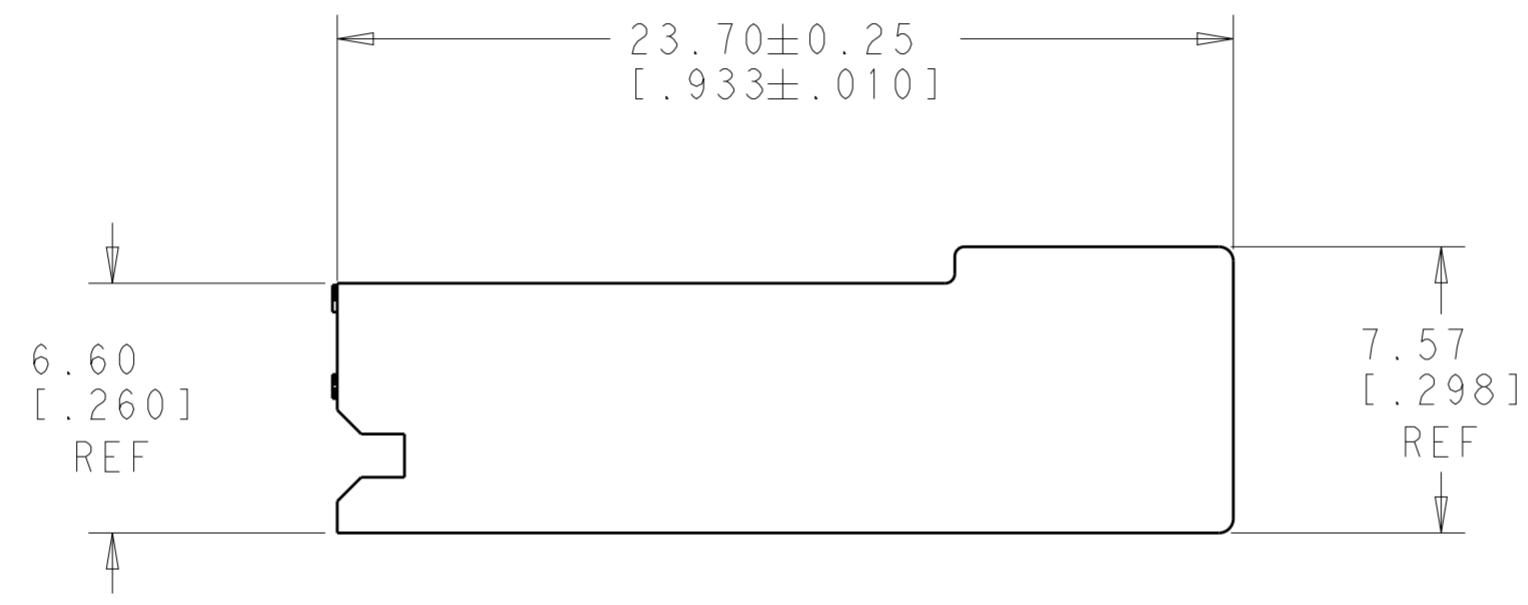

1 ACCEPTS NICKEL PLATED STEEL RECPTACLE 1742198-1

1969632-1
PART NO.

THIS DRAWING IS A CONTROLLED DOCUMENT.		DWN JR RUTH 15MAY13	TE Connectivity	
DIMENSIONS: mm [INCHES]		CHK PETE DESANTIS 15MAY13		
TOLERANCES UNLESS OTHERWISE SPECIFIED:		APVD PETE DESANTIS 15MAY13	NAME HOUSING, RECEPTACLE, FASTON, .250 SERIES,	
0 PLC ±	1 PLC ±	PRODUCT SPEC	SIZE	CAGE CODE
2 PLC ±0.25 [.010]	3 PLC ±	APPLICATION SPEC	A200779	C-1969632
4 PLC ±	ANGLES ±1	FINISH	SCALE 5:1	SHEET 1 OF 1
MATERIAL LCP 200C	FINISH COLOR-BLACK	WEIGHT	Customer Drawing	REV B