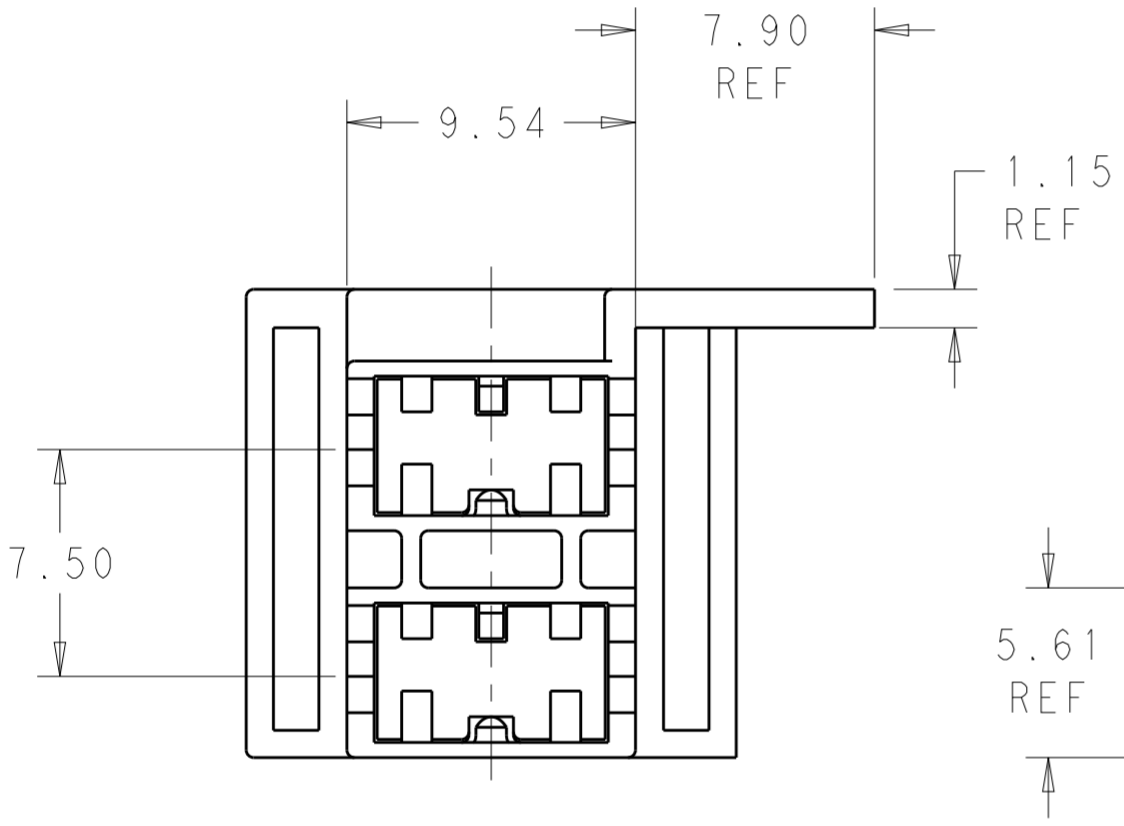

NYLON V0 GWT	BLACK	1-1969717-2
NYLON V0 GWT	NATURAL	1-1969717-1
NYLON V0	BLACK	1969717-6
NYLON V0	NATURAL	1969717-5
NYLON V0	GREEN Δ3	Δ4 1969717-4
NYLON V0	YELLOW Δ3	1969717-3
MATERIAL	COLOR	PART NO.