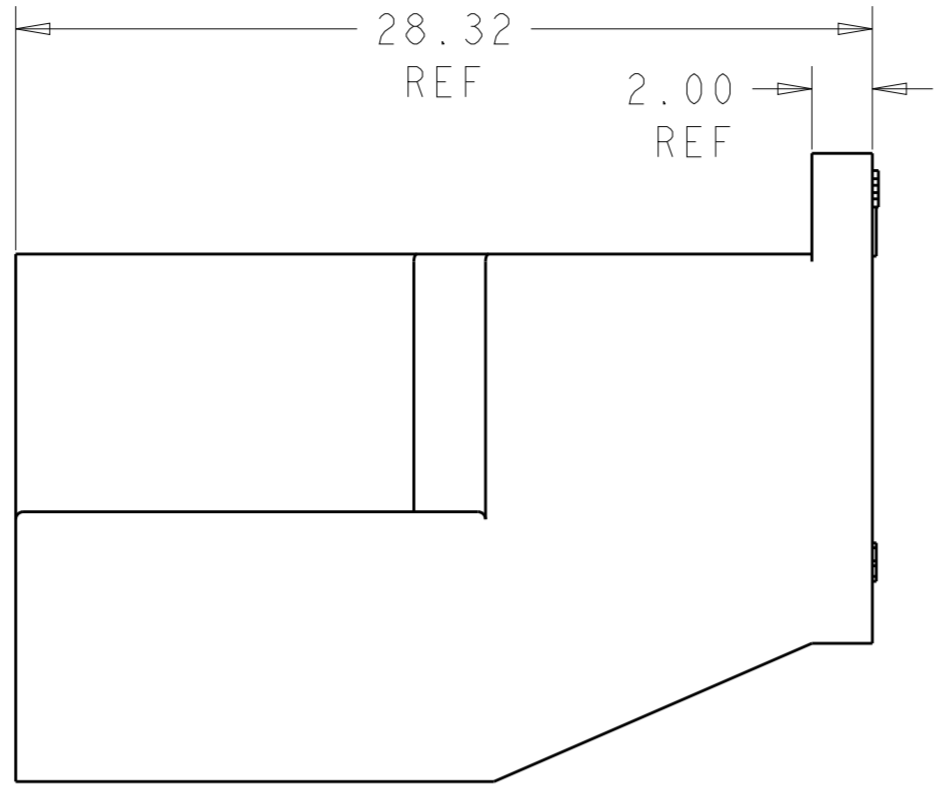

1 ACCEPTS RECEPTACLE CONTACTS 1-160759-1 (20-16) AWG, 154718-3 (18-14) AWG, 154717-3 (14-11) AWG.

~~2 PREPRODUCTION ONLY - FASR REQUIRED.~~

3 DUE TO LIGHT PIGMENTATION, THE PARTS MAY HAVE SOME COLOR VARIATION/MARBLING.

DIMENSIONS:		TOLERANCES UNLESS OTHERWISE SPECIFIED:		DWN		CHK		APVD		NAME	
mm		0 PLC	±	B WAYNE	15JAN15	DAVE HUMPHREY	15JAN15	DAVE HUMPHREY	15JAN15	STE TE Connectivity	
		1 PLC	±							HOUSING, RECEPTACLE, POSI-LOCK, 2 POSITION, 6.35 SERIES	
		2 PLC	±0.25							SIZE CAGE CODE DRAWING NO RESTRICTED TO	
		3 PLC	±							A200779 C-1969717	
		4 PLC	±							SCALE 4:1 SHEET 1 OF 1 REV C6	
		ANGLES	±								
		FINISH									
MATERIAL	SEE TABLE										