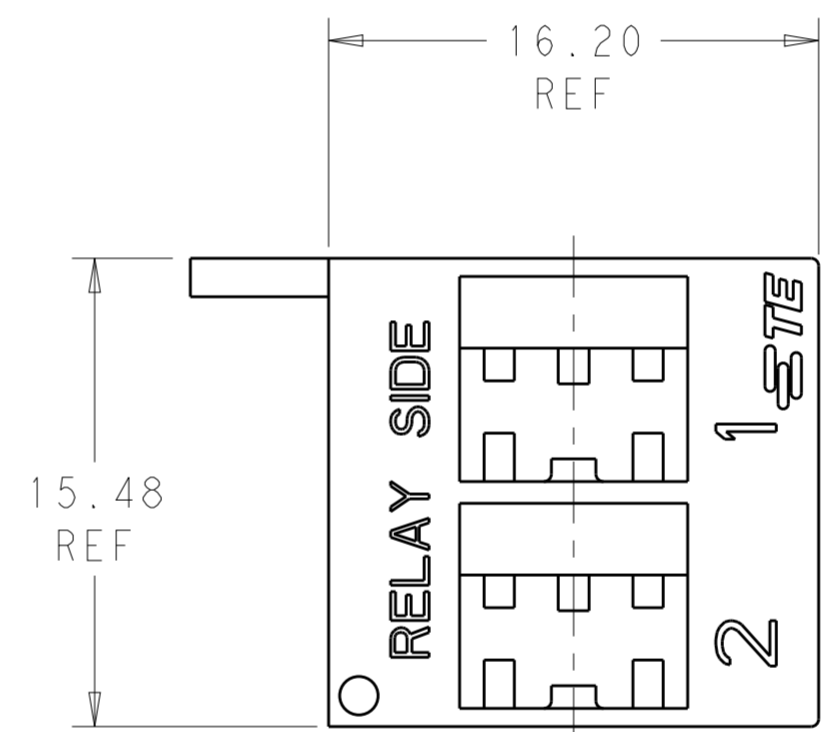

NYLON V0 GWT	BLACK	1-1969717-2
NYLON V0 GWT	NATURAL	1-1969717-1
NYLON V0	BLACK	1969717-6
NYLON V0	NATURAL	1969717-5
NYLON V0	GREEN Δ3	Δ4 1969717-4
NYLON V0	YELLOW Δ3	1969717-3
MATERIAL	COLOR	PART NO.