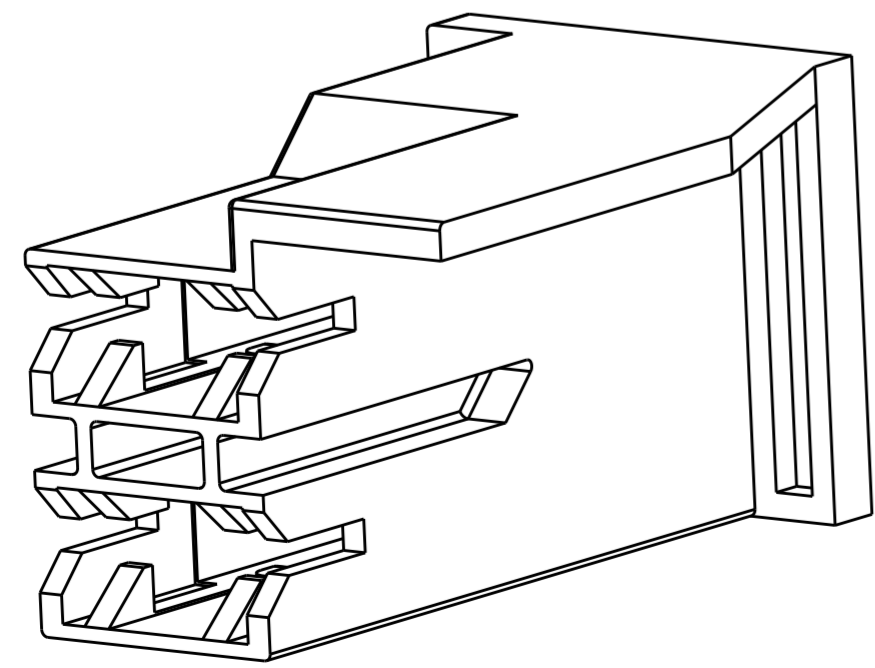

DIMENSIONS:		TOLERANCES UNLESS OTHERWISE SPECIFIED:		DWN		CHK		APVD		NAME	
mm		0 PLC	±	B WAYNE	15JAN15	DAVE HUMPHREY	15JAN15	DAVE HUMPHREY	15JAN15	STE TE Connectivity	
		1 PLC	±							HOUSING, RECEPTACLE, POSI-LOCK, 2 POSITION, 6.35 SERIES	
		2 PLC	±0.25							SIZE CAGE CODE DRAWING NO RESTRICTED TO	
		3 PLC	±							A200779 C-1969717	
		4 PLC	±							SCALE 4:1 SHEET 1 OF 1 REV C6	
		ANGLES	±								
		FINISH									
MATERIAL	SEE TABLE