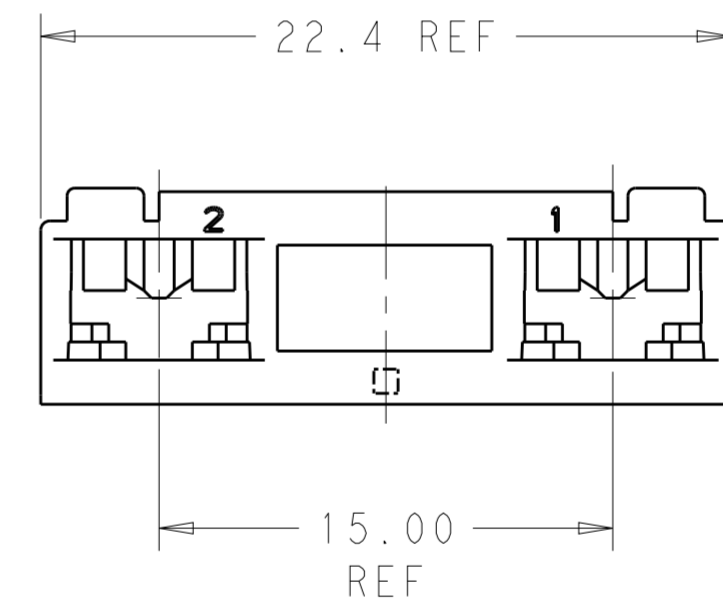

RECOMMENDED MATING TAB DIM'S
 SCALE 6:1

1969735-1
 PART NO.

THIS DRAWING IS A CONTROLLED DOCUMENT.		DWN JR RUTH 12-Nov-15	TE Connectivity	
DIMENSIONS: mm		CHK MIKE DIDONATO 19MART15		
TOLERANCES UNLESS OTHERWISE SPECIFIED:		APVD MIKE DIDONATO 19MART15	NAME HOUSING, POSI-LOCK MKII .187 SERIES, 2 POSITION	
0 PLC ±		PRODUCT SPEC	SIZE A2	
1 PLC ±0.3		APPLICATION SPEC	CAGE CODE -	
2 PLC ±0.30		WEIGHT	DRAWING NO C-1969735	
3 PLC ±0.30		Customer Drawing	RESTRICTED TO -	
4 PLC ±		SCALE 12:1	SHEET 1 OF 1	
ANGLES ±		REV A		
FINISH				
MATERIAL NYLON, V0				
COLOR-NATURAL				