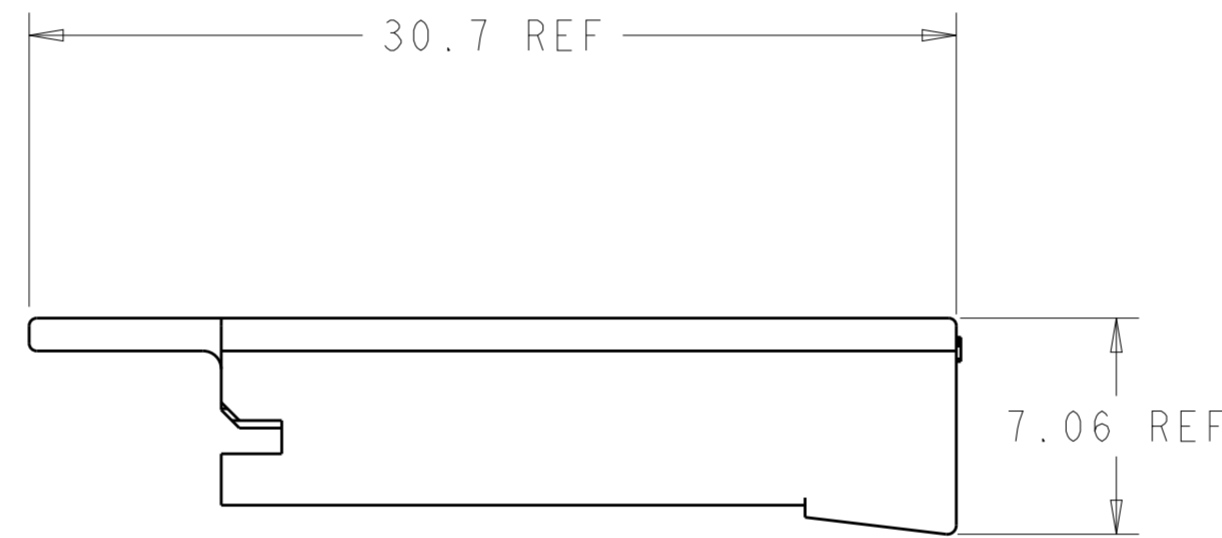

RECOMMENDED MATING TAB DIM'S
 SCALE 6:1

1969735-1
 PART NO.

THIS DRAWING IS A CONTROLLED DOCUMENT.		DWN JR RUTH 12-Nov-15	TE Connectivity	
DIMENSIONS: mm		CHK MIKE DIDONATO 19MART15		
TOLERANCES UNLESS OTHERWISE SPECIFIED:		APVD MIKE DIDONATO 19MART15	NAME HOUSING, POSI-LOCK MKII .187 SERIES, 2 POSITION	
0 PLC ±		PRODUCT SPEC	SIZE A2	
1 PLC ±0.3		APPLICATION SPEC	CAGE CODE -	
2 PLC ±0.30		WEIGHT	DRAWING NO C-1969735	
3 PLC ±0.30		Customer Drawing	RESTRICTED TO -	
4 PLC ±		SCALE 12:1	SHEET 1 OF 1	
ANGLES ±		REV A		
FINISH				
MATERIAL NYLON, V0				
COLOR-NATURAL				