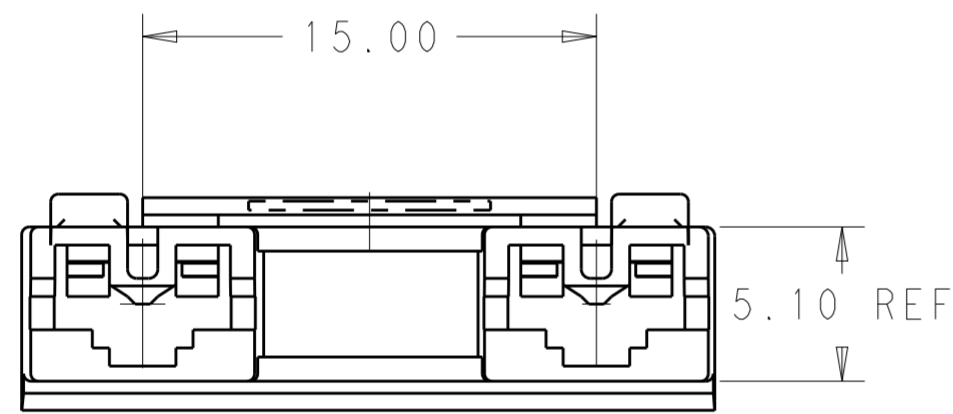

RECOMMENDED MATING TAB DIM'S
 SCALE 6:1

1969735-1
 PART NO.

THIS DRAWING IS A CONTROLLED DOCUMENT.		DWN JR RUTH 12-Nov-15	TE Connectivity	
DIMENSIONS: mm		CHK MIKE DIDONATO 19MART15		
TOLERANCES UNLESS OTHERWISE SPECIFIED:		APVD MIKE DIDONATO 19MART15	NAME HOUSING, POSI-LOCK MKII .187 SERIES, 2 POSITION	
0 PLC ±		PRODUCT SPEC	SIZE A2	
1 PLC ±0.3		APPLICATION SPEC	CAGE CODE -	
2 PLC ±0.30		WEIGHT	DRAWING NO C-1969735	
3 PLC ±0.30		Customer Drawing	RESTRICTED TO -	
4 PLC ±		SCALE 12:1	SHEET 1 OF 1	
ANGLES ±		REV A		
FINISH				
MATERIAL NYLON, V0				
COLOR-NATURAL				