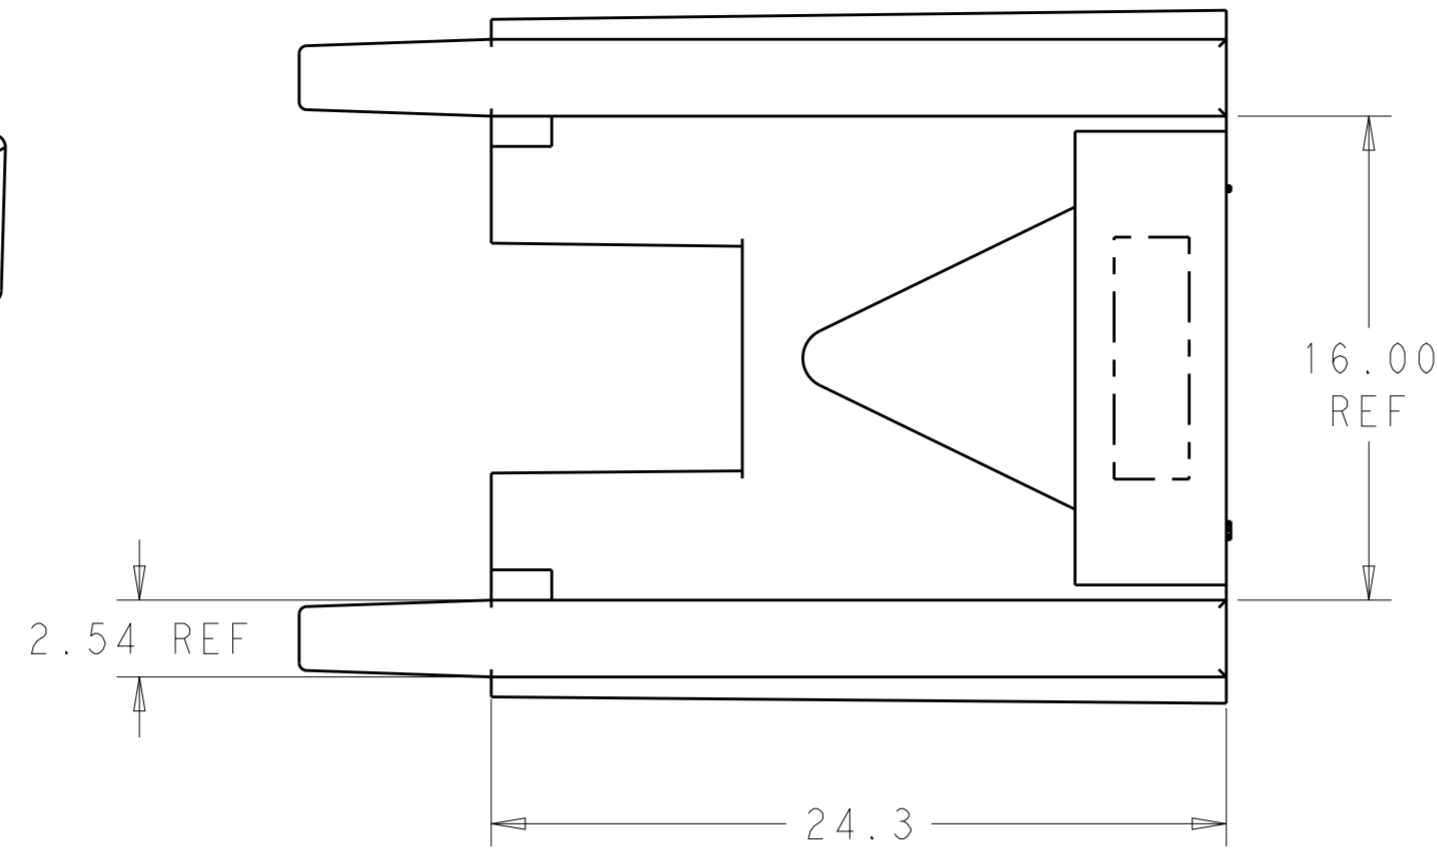

THIS DRAWING IS UNPUBLISHED. RELEASED FOR PUBLICATION
© COPYRIGHT copyright.d8te- ALL RIGHTS RESERVED.

REVISIONS				
P	LTR	DESCRIPTION	DATE	APVD
A		RELEASED PER ECO-15-016317	12NOV15	JR MD

1 ACCEPTS 4.75 [.187] SERIES POSITIVE-LOCK RECEPTACLES P/N'S 170324-X, 170325-X, OR 170326-X.