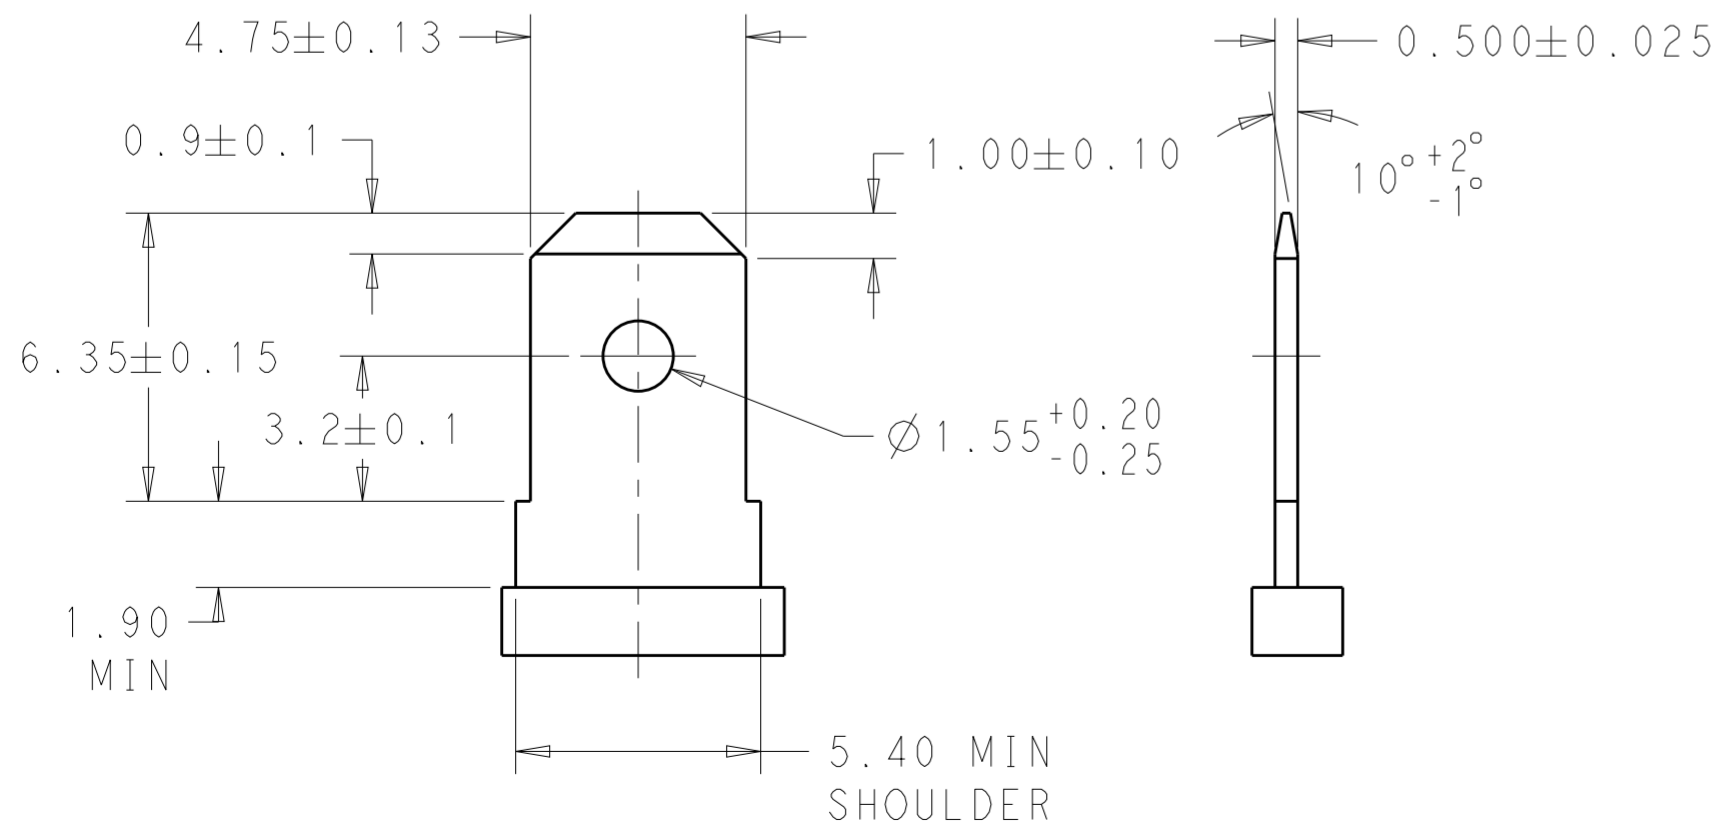

RECOMMENDED MATING TAB DIM'S
 SCALE 6:1

1969735-1
 PART NO.

THIS DRAWING IS A CONTROLLED DOCUMENT.		DWN JR RUTH 12-Nov-15	TE Connectivity	
DIMENSIONS: mm		CHK MIKE DIDONATO 19MART15		
TOLERANCES UNLESS OTHERWISE SPECIFIED:		APVD MIKE DIDONATO 19MART15	NAME HOUSING, POSI-LOCK MKII .187 SERIES, 2 POSITION	
0 PLC ±		PRODUCT SPEC	SIZE A2	
1 PLC ±0.3		APPLICATION SPEC	CAGE CODE -	
2 PLC ±0.30		WEIGHT	DRAWING NO C-1969735	
3 PLC ±0.30		Customer Drawing	RESTRICTED TO -	
4 PLC ±		SCALE 12:1	SHEET 1 OF 1	
ANGLES ±		REV A		
FINISH				
MATERIAL NYLON, V0				
COLOR-NATURAL				