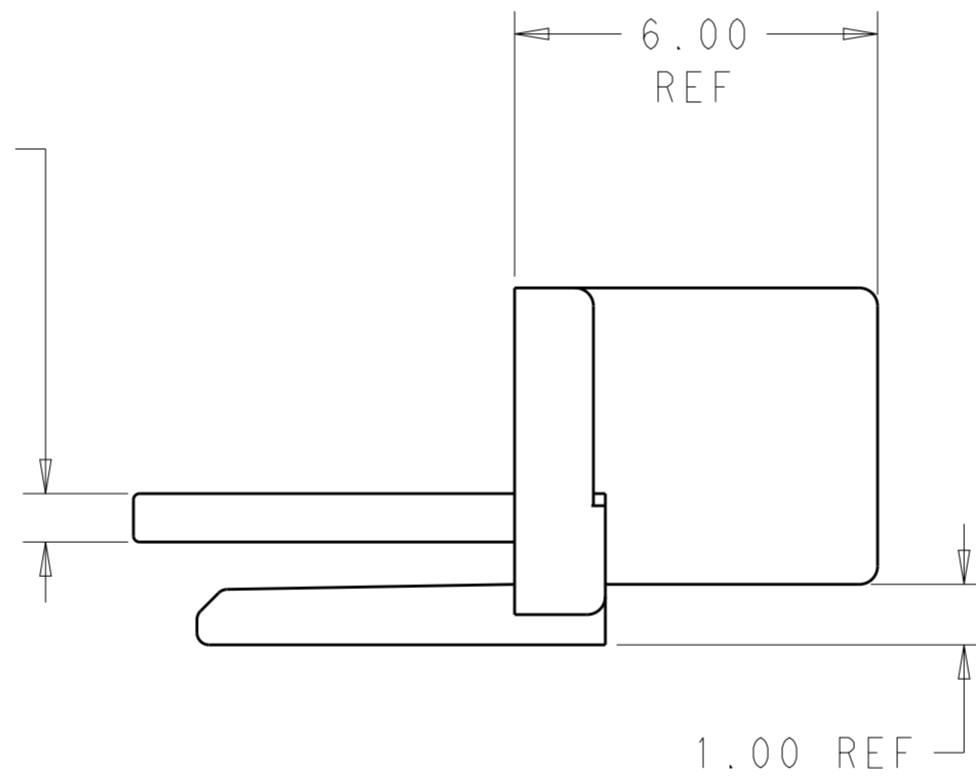

THIS DRAWING IS UNPUBLISHED. RELEASED FOR PUBLICATION
 © COPYRIGHT copyright.d8Te- ALL RIGHTS RESERVED.

REVISIONS				
P	LTR	DESCRIPTION	DATE	APVD
	A4	RELEASED PER ECR-18-010321	17SEP2018	WH DZ

- 1 MATERIAL; HIGH PERFORMANCE RISIN, UL94-V0, GLASS FILLED, COLOR - BLACK
- 2 MATES WITH HOUSING 1969442-(X)

53.1	10.5	49.3	20	2-1969825-0
50.6	13	46.8	19	1-1969825-9
48.1	10.5	44.3	18	1-1969825-8
45.6	13	41.8	17	1-1969825-7
43.1	10.5	39.3	16	1-1969825-6
40.6	13	36.8	15	1-1969825-5
38.1	10.5	34.3	14	1-1969825-4
35.6	13	31.8	13	1-1969825-3
33.1	10.5	29.3	12	1-1969825-2
30.6	13	26.8	11	1-1969825-1
28.1	10.5	24.3	10	1-1969825-0
25.6	13	21.8	9	1969825-9
23.1	10.5	19.3	8	1969825-8
20.6	13	16.8	7	1969825-7
18.1	10.5	14.3	6	1969825-6
15.6	13	11.8	5	1969825-5
13.1	10.5	9.3	4	1969825-4
10.6	8	6.8	3	1969825-3
8.1	5.5	4.3	2	1969825-2
DIM D	DIM C	DIM B	POSITIONS	PART NO.

THIS DRAWING IS A CONTROLLED DOCUMENT.

DIMENSIONS:	TOLERANCES UNLESS OTHERWISE SPECIFIED:	DWN JR RUTH 20-Jan-16	 TE Connectivity
mm	0 PLC ±	CHK D. FAROLE 20JAN16	
	1 PLC ±	APVD D. FAROLE 20JAN16	
	2 PLC ±0.13	PRODUCT SPEC	
	3 PLC ±	APPLICATION SPEC	NAME ECONOMY POWER 2.5 TPA RETAINER
	4 PLC ±	WEIGHT	SIZE A2
MATERIAL	FINISH	CUSTOMER DRAWING	CAGE CODE -
		SCALE N/A	DRAWING NO. C-1969825
		SHEET 1 OF 1	RESTRICTED TO
		REV A4	