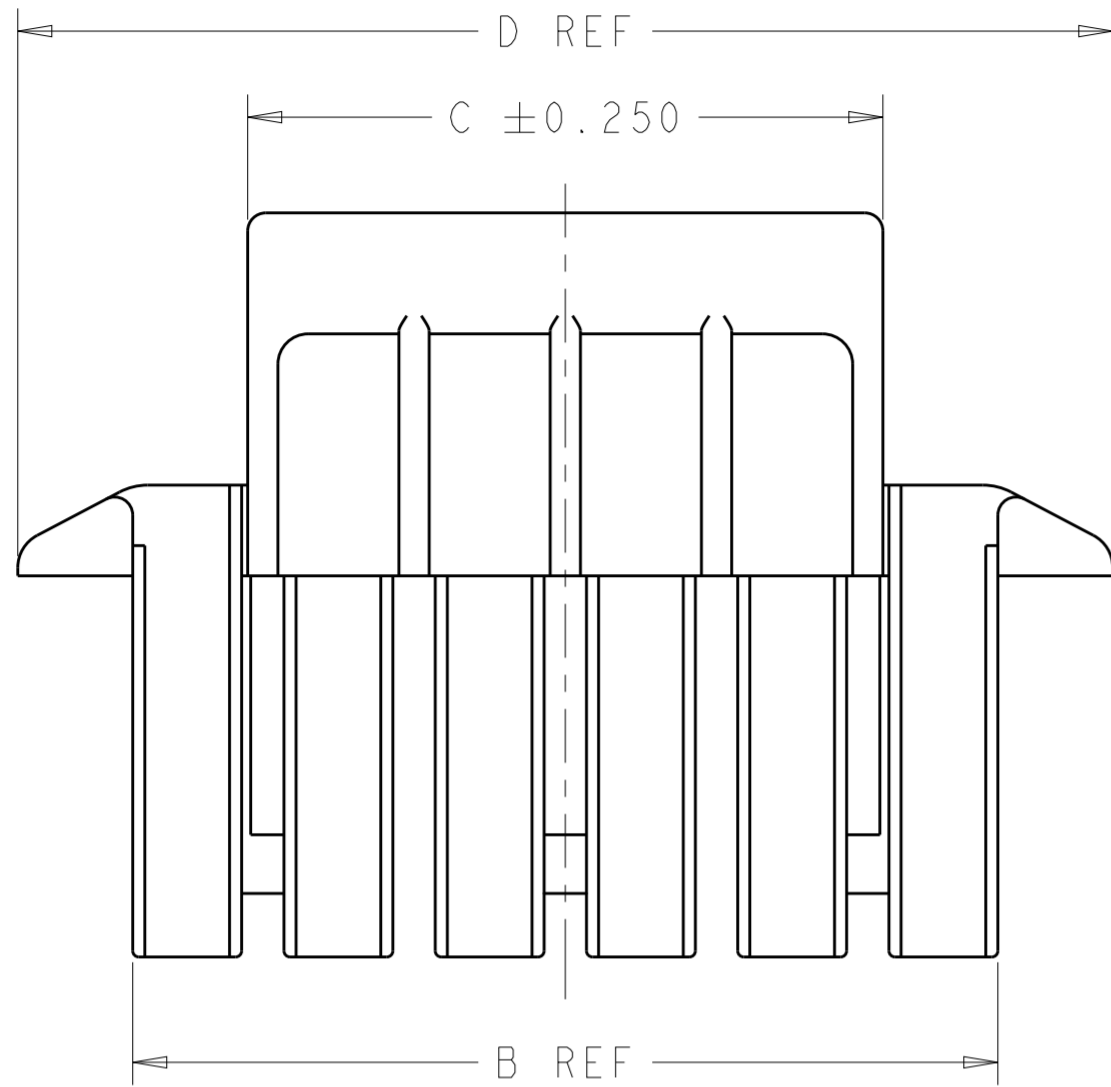

THIS DRAWING IS UNPUBLISHED. RELEASED FOR PUBLICATION
 © COPYRIGHT copyright.d8Te- ALL RIGHTS RESERVED.

REVISIONS				
P	LTR	DESCRIPTION	DATE	APVD
	A4	RELEASED PER ECR-18-010321	17SEP2018	WH DZ

- 1 MATERIAL; HIGH PERFORMANCE RISIN, UL94-V0, GLASS FILLED, COLOR - BLACK
- 2 MATES WITH HOUSING 1969442-(X)

53.1	10.5	49.3	20	2-1969825-0
50.6	13	46.8	19	1-1969825-9
48.1	10.5	44.3	18	1-1969825-8
45.6	13	41.8	17	1-1969825-7
43.1	10.5	39.3	16	1-1969825-6
40.6	13	36.8	15	1-1969825-5
38.1	10.5	34.3	14	1-1969825-4
35.6	13	31.8	13	1-1969825-3
33.1	10.5	29.3	12	1-1969825-2
30.6	13	26.8	11	1-1969825-1
28.1	10.5	24.3	10	1-1969825-0
25.6	13	21.8	9	1969825-9
23.1	10.5	19.3	8	1969825-8
20.6	13	16.8	7	1969825-7
18.1	10.5	14.3	6	1969825-6
15.6	13	11.8	5	1969825-5
13.1	10.5	9.3	4	1969825-4
10.6	8	6.8	3	1969825-3
8.1	5.5	4.3	2	1969825-2
DIM D	DIM C	DIM B	POSITIONS	PART NO.

THIS DRAWING IS A CONTROLLED DOCUMENT.

DIMENSIONS:	TOLERANCES UNLESS OTHERWISE SPECIFIED:	DWN JR RUTH 20-Jan-16	 TE Connectivity
mm	0 PLC ±	CHK D. FAROLE 20JAN16	
	1 PLC ±	APVD D. FAROLE 20JAN16	
	2 PLC ±0.13	PRODUCT SPEC	
	3 PLC ±	APPLICATION SPEC	NAME ECONOMY POWER 2.5 TPA RETAINER
	4 PLC ±	WEIGHT	SIZE A2
MATERIAL	FINISH	CUSTOMER DRAWING	CAGE CODE -
		SCALE N/A	DRAWING NO. C-1969825
		SHEET 1 OF 1	RESTRICTED TO
		REV A4	