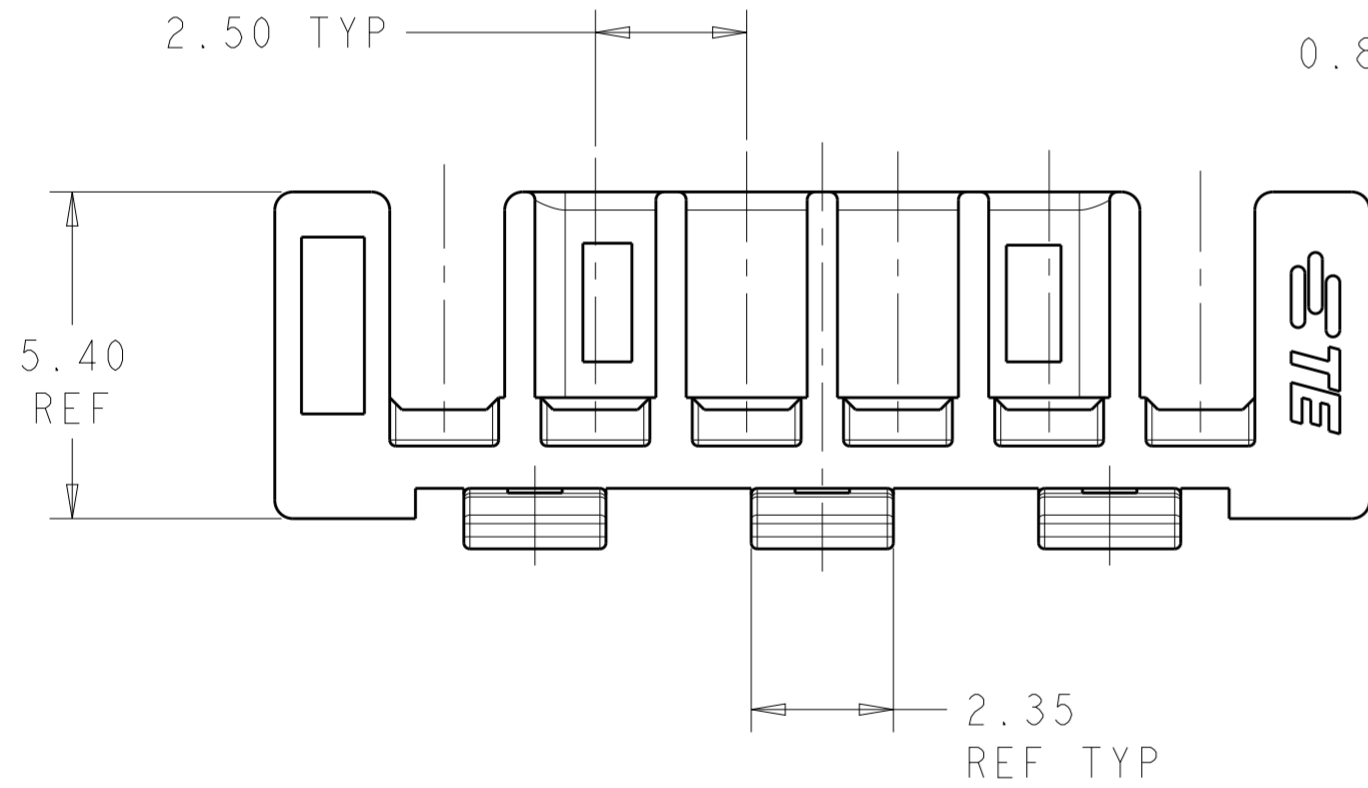

THIS DRAWING IS UNPUBLISHED. RELEASED FOR PUBLICATION
 © COPYRIGHT copyright.d8Te- ALL RIGHTS RESERVED.

REVISIONS				
P	LTR	DESCRIPTION	DATE	APVD
	A4	RELEASED PER ECR-18-010321	17SEP2018	WH DZ

- 1 MATERIAL; HIGH PERFORMANCE RISIN, UL94-V0, GLASS FILLED, COLOR - BLACK
- 2 MATES WITH HOUSING 1969442-(X)

53.1	10.5	49.3	20	2-1969825-0
50.6	13	46.8	19	1-1969825-9
48.1	10.5	44.3	18	1-1969825-8
45.6	13	41.8	17	1-1969825-7
43.1	10.5	39.3	16	1-1969825-6
40.6	13	36.8	15	1-1969825-5
38.1	10.5	34.3	14	1-1969825-4
35.6	13	31.8	13	1-1969825-3
33.1	10.5	29.3	12	1-1969825-2
30.6	13	26.8	11	1-1969825-1
28.1	10.5	24.3	10	1-1969825-0
25.6	13	21.8	9	1969825-9
23.1	10.5	19.3	8	1969825-8
20.6	13	16.8	7	1969825-7
18.1	10.5	14.3	6	1969825-6
15.6	13	11.8	5	1969825-5
13.1	10.5	9.3	4	1969825-4
10.6	8	6.8	3	1969825-3
8.1	5.5	4.3	2	1969825-2
DIM D	DIM C	DIM B	POSITIONS	PART NO.

THIS DRAWING IS A CONTROLLED DOCUMENT.

DIMENSIONS:	TOLERANCES UNLESS OTHERWISE SPECIFIED:	DWN JR RUTH 20-Jan-16	 TE Connectivity
mm	0 PLC ±	CHK D. FAROLE 20JAN16	
	1 PLC ±	APVD D. FAROLE 20JAN16	
	2 PLC ±0.13	PRODUCT SPEC	
	3 PLC ±	APPLICATION SPEC	NAME ECONOMY POWER 2.5 TPA RETAINER
	4 PLC ±	WEIGHT	SIZE A2
MATERIAL	FINISH	CUSTOMER DRAWING	CAGE CODE -
		SCALE N/A	DRAWING NO. C-1969825
		SHEET 1 OF 1	RESTRICTED TO
		REV A4	