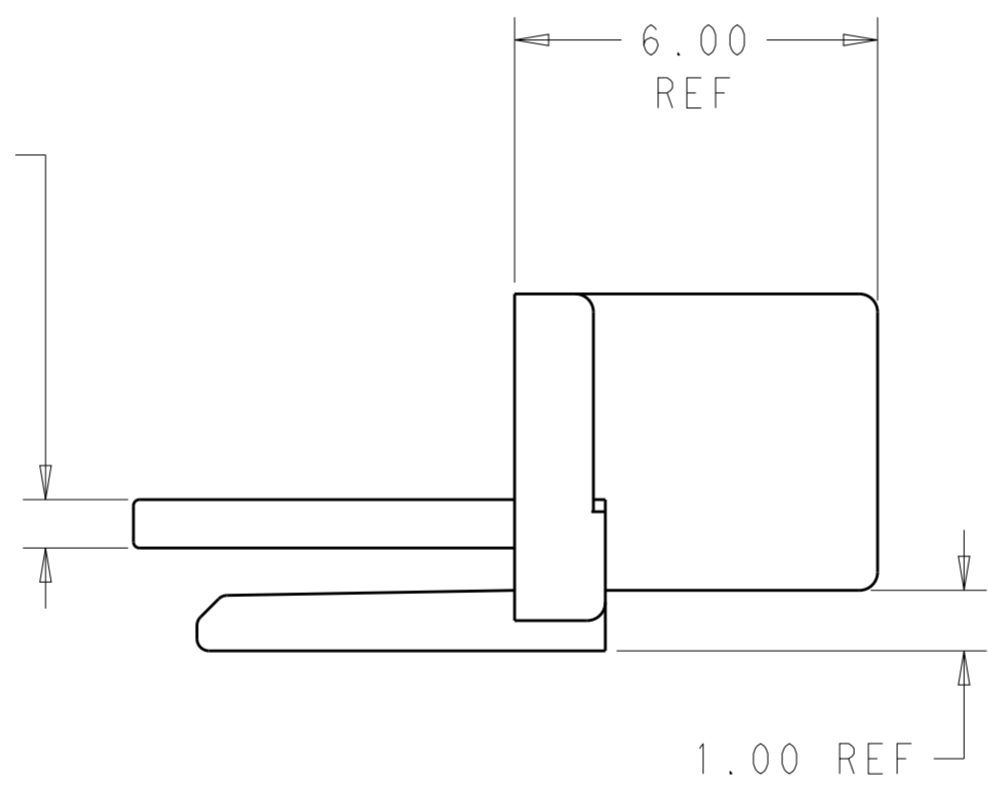

THIS DRAWING IS UNPUBLISHED. RELEASED FOR PUBLICATION  
 © COPYRIGHT copyright.d8te- ALL RIGHTS RESERVED.

REVISIONS				
P	LTR	DESCRIPTION	DATE	APVD
	A4	RELEASED PER ECR-18-010321	17SEP2018	WH DZ

- 1 MATERIAL; HIGH PERFORMANCE RISIN, UL94-V0, GLASS FILLED, COLOR - BLACK
- 2 MATES WITH HOUSING 1969442-(X)

53.1	10.5	49.3	20	2-1969825-0
50.6	13	46.8	19	1-1969825-9
48.1	10.5	44.3	18	1-1969825-8
45.6	13	41.8	17	1-1969825-7
43.1	10.5	39.3	16	1-1969825-6
40.6	13	36.8	15	1-1969825-5
38.1	10.5	34.3	14	1-1969825-4
35.6	13	31.8	13	1-1969825-3
33.1	10.5	29.3	12	1-1969825-2
30.6	13	26.8	11	1-1969825-1
28.1	10.5	24.3	10	1-1969825-0
25.6	13	21.8	9	1969825-9
23.1	10.5	19.3	8	1969825-8
20.6	13	16.8	7	1969825-7
18.1	10.5	14.3	6	1969825-6
15.6	13	11.8	5	1969825-5
13.1	10.5	9.3	4	1969825-4
10.6	8	6.8	3	1969825-3
8.1	5.5	4.3	2	1969825-2
DIM D	DIM C	DIM B	POSITIONS	PART NO.

THIS DRAWING IS A CONTROLLED DOCUMENT.

DIMENSIONS:	TOLERANCES UNLESS OTHERWISE SPECIFIED:	DWN	20-Jan-16
mm	0 PLC ±	CHK	JR RUTH 20JAN16
	1 PLC ±	D	D. FAROLE 20JAN16
	2 PLC ±0.13	APVD	D. FAROLE 20JAN16
	3 PLC ±	PRODUCT SPEC	
	4 PLC ±	APPLICATION SPEC	
	ANGLES ±	WEIGHT	
	FINISH ±	CUSTOMER DRAWING	

NAME: ECONOMY POWER 2.5 TPA RETAINER

SIZE: A2 CAGE CODE: - DRAWING NO: C-1969825 RESTRICTED TO: -

SCALE: N/A SHEET 1 OF 1 REV: A4