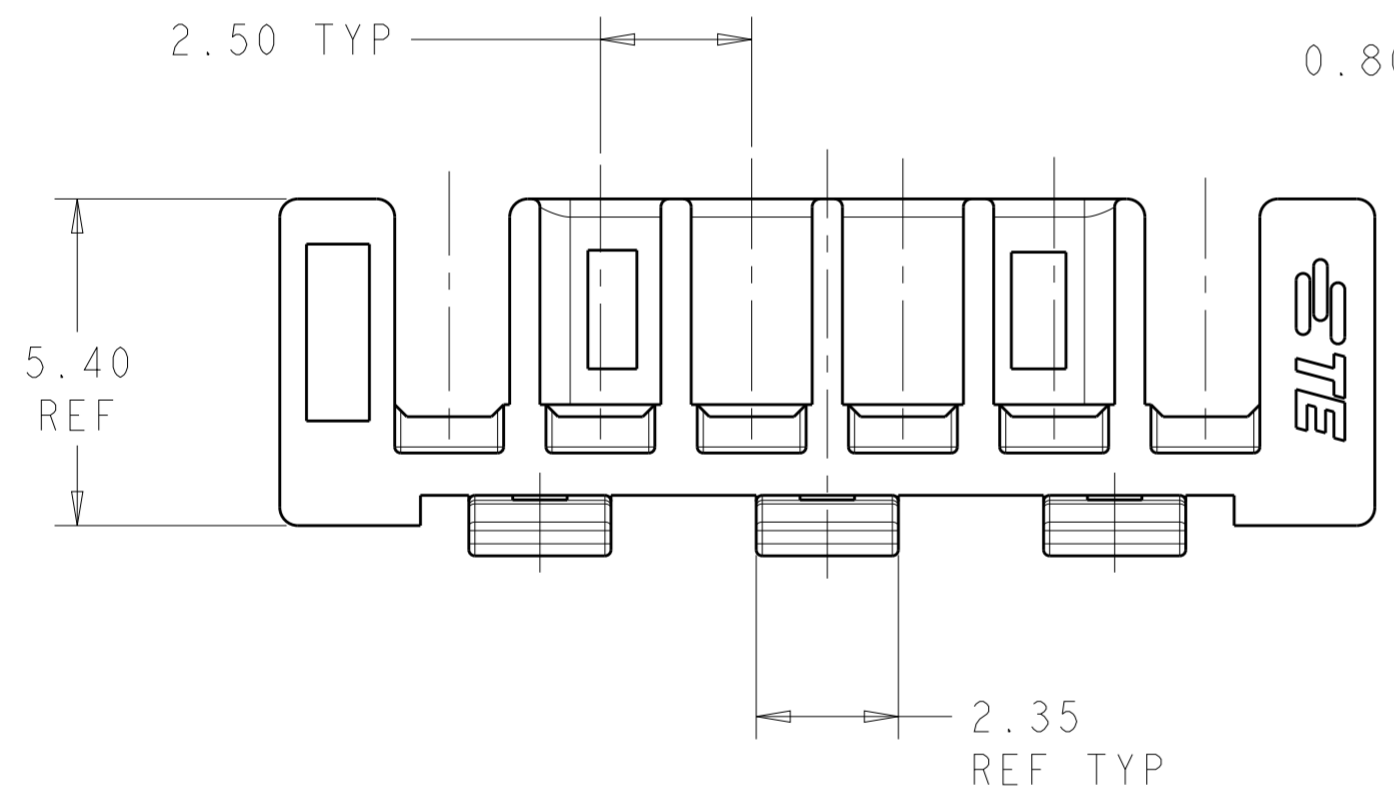

THIS DRAWING IS UNPUBLISHED. RELEASED FOR PUBLICATION  
 © COPYRIGHT copyright.d8te- ALL RIGHTS RESERVED.

REVISIONS				
P	LTR	DESCRIPTION	DATE	APVD
	A4	RELEASED PER ECR-18-010321	17SEP2018	WH DZ

- 1 MATERIAL; HIGH PERFORMANCE RISIN, UL94-V0, GLASS FILLED, COLOR - BLACK
- 2 MATES WITH HOUSING 1969442-(X)

53.1	10.5	49.3	20	2-1969825-0
50.6	13	46.8	19	1-1969825-9
48.1	10.5	44.3	18	1-1969825-8
45.6	13	41.8	17	1-1969825-7
43.1	10.5	39.3	16	1-1969825-6
40.6	13	36.8	15	1-1969825-5
38.1	10.5	34.3	14	1-1969825-4
35.6	13	31.8	13	1-1969825-3
33.1	10.5	29.3	12	1-1969825-2
30.6	13	26.8	11	1-1969825-1
28.1	10.5	24.3	10	1-1969825-0
25.6	13	21.8	9	1969825-9
23.1	10.5	19.3	8	1969825-8
20.6	13	16.8	7	1969825-7
18.1	10.5	14.3	6	1969825-6
15.6	13	11.8	5	1969825-5
13.1	10.5	9.3	4	1969825-4
10.6	8	6.8	3	1969825-3
8.1	5.5	4.3	2	1969825-2
DIM D	DIM C	DIM B	POSITIONS	PART NO.

THIS DRAWING IS A CONTROLLED DOCUMENT.

DIMENSIONS:	TOLERANCES UNLESS OTHERWISE SPECIFIED:	DWN	20-Jan-16
mm	0 PLC ±	CHK	JR RUTH 20JAN16
	1 PLC ±	D	D. FAROLE 20JAN16
	2 PLC ±0.13	APVD	D. FAROLE 20JAN16
	3 PLC ±	PRODUCT SPEC	
	4 PLC ±	APPLICATION SPEC	
	ANGLES ±	WEIGHT	
	FINISH ±	CUSTOMER DRAWING	

NAME: ECONOMY POWER 2.5 TPA RETAINER

SIZE: A2 CAGE CODE: - DRAWING NO: C-1969825 RESTRICTED TO: -

SCALE: N/A SHEET 1 OF 1 REV: A4