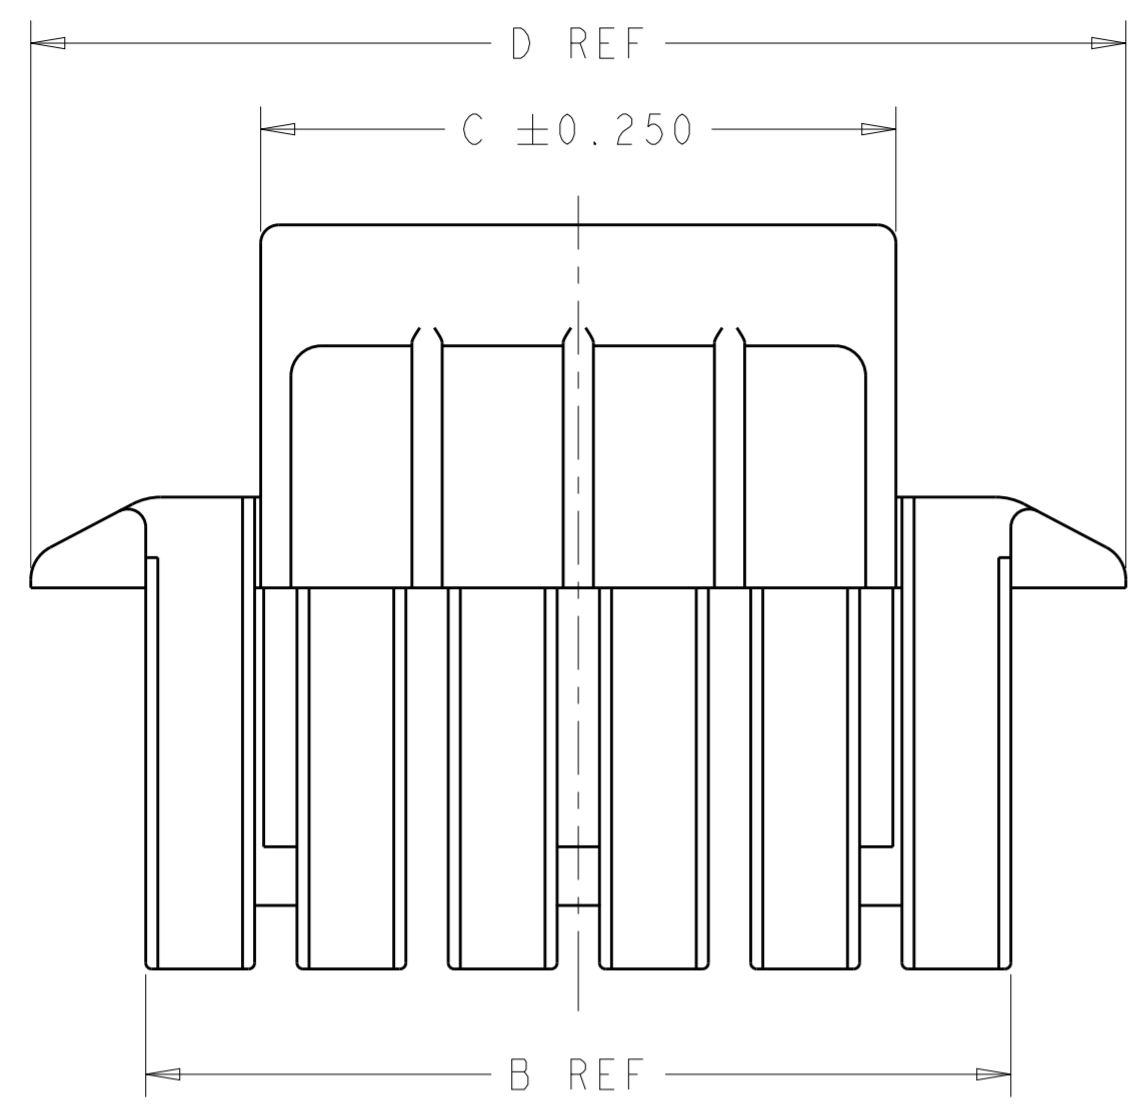

THIS DRAWING IS UNPUBLISHED. RELEASED FOR PUBLICATION  
 © COPYRIGHT copyright.d8te- ALL RIGHTS RESERVED.

REVISIONS				
P	LTR	DESCRIPTION	DATE	APVD
	A4	RELEASED PER ECR-18-010321	17SEP2018	WH DZ

- 1 MATERIAL; HIGH PERFORMANCE RISIN, UL94-V0, GLASS FILLED, COLOR - BLACK
- 2 MATES WITH HOUSING 1969442-(X)

53.1	10.5	49.3	20	2-1969825-0
50.6	13	46.8	19	1-1969825-9
48.1	10.5	44.3	18	1-1969825-8
45.6	13	41.8	17	1-1969825-7
43.1	10.5	39.3	16	1-1969825-6
40.6	13	36.8	15	1-1969825-5
38.1	10.5	34.3	14	1-1969825-4
35.6	13	31.8	13	1-1969825-3
33.1	10.5	29.3	12	1-1969825-2
30.6	13	26.8	11	1-1969825-1
28.1	10.5	24.3	10	1-1969825-0
25.6	13	21.8	9	1969825-9
23.1	10.5	19.3	8	1969825-8
20.6	13	16.8	7	1969825-7
18.1	10.5	14.3	6	1969825-6
15.6	13	11.8	5	1969825-5
13.1	10.5	9.3	4	1969825-4
10.6	8	6.8	3	1969825-3
8.1	5.5	4.3	2	1969825-2
DIM D	DIM C	DIM B	POSITIONS	PART NO.

THIS DRAWING IS A CONTROLLED DOCUMENT.

DIMENSIONS:	TOLERANCES UNLESS OTHERWISE SPECIFIED:	DWN	20-Jan-16
mm	0 PLC ±	CHK	JR RUTH 20JAN16
	1 PLC ±	D	D. FAROLE 20JAN16
	2 PLC ±0.13	APVD	D. FAROLE 20JAN16
	3 PLC ±	PRODUCT SPEC	
	4 PLC ±	APPLICATION SPEC	
	ANGLES ±	WEIGHT	
	FINISH ±	CUSTOMER DRAWING	

NAME: ECONOMY POWER 2.5 TPA RETAINER

SIZE: A2 CAGE CODE: - DRAWING NO: C-1969825 RESTRICTED TO: -

SCALE: N/A SHEET 1 OF 1 REV: A4