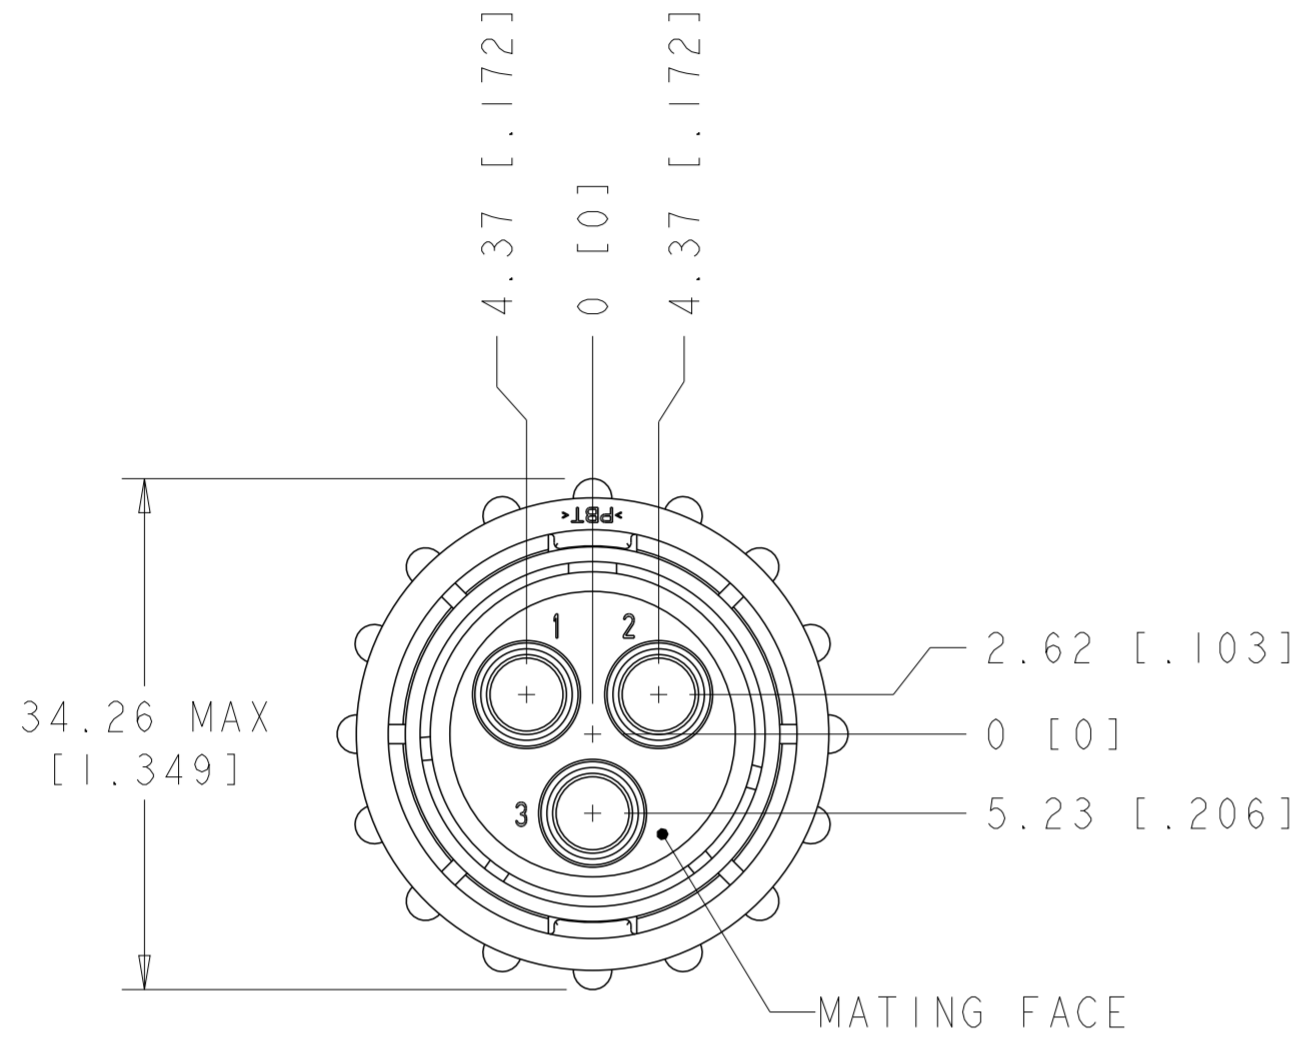

- ① HOUSING & PRESSURE PLATE: NYLON, BLACK.
WIRE ENTRY SEAL: ELASTOMER, RED-IRON OXIDE.
- ② COUPLING RING: POLYESTER, BLACK.
- 3. WILL ACCEPT (3) POWER MALE CONTACTS.

① ②	2.41-5.21 [.095-.205]	1977889-1
MATERIAL & FINISH	INSULATION RANGE	PART NUMBER

THIS DRAWING IS A CONTROLLED DOCUMENT.		DWN KIRAN HOLAJI 08NOV2012	STE TE Connectivity	
DIMENSIONS: mm [INCHES]		CHK M. ZITTO 08NOV2012	NAME CPC PLUG ASSEMBLY, SERIES 5, SEALED 17-3, REVERSE SEX UV RESISTANT	
TOLERANCES UNLESS OTHERWISE SPECIFIED:		APVD M. ZITTO 08NOV2012	PRODUCT SPEC 108-1579	
0 PLC ± 1 PLC ± 2 PLC ±0.02 3 PLC ± 4 PLC ±		APPLICATION SPEC -	SIZE A2	CAGE CODE 00779
MATERIAL ① -		WEIGHT -	DRAWING NO C-1977889	RESTRICTED TO -
		CUSTOMER DRAWING		SCALE 2:1 SHEET 1 OF 1 REV A