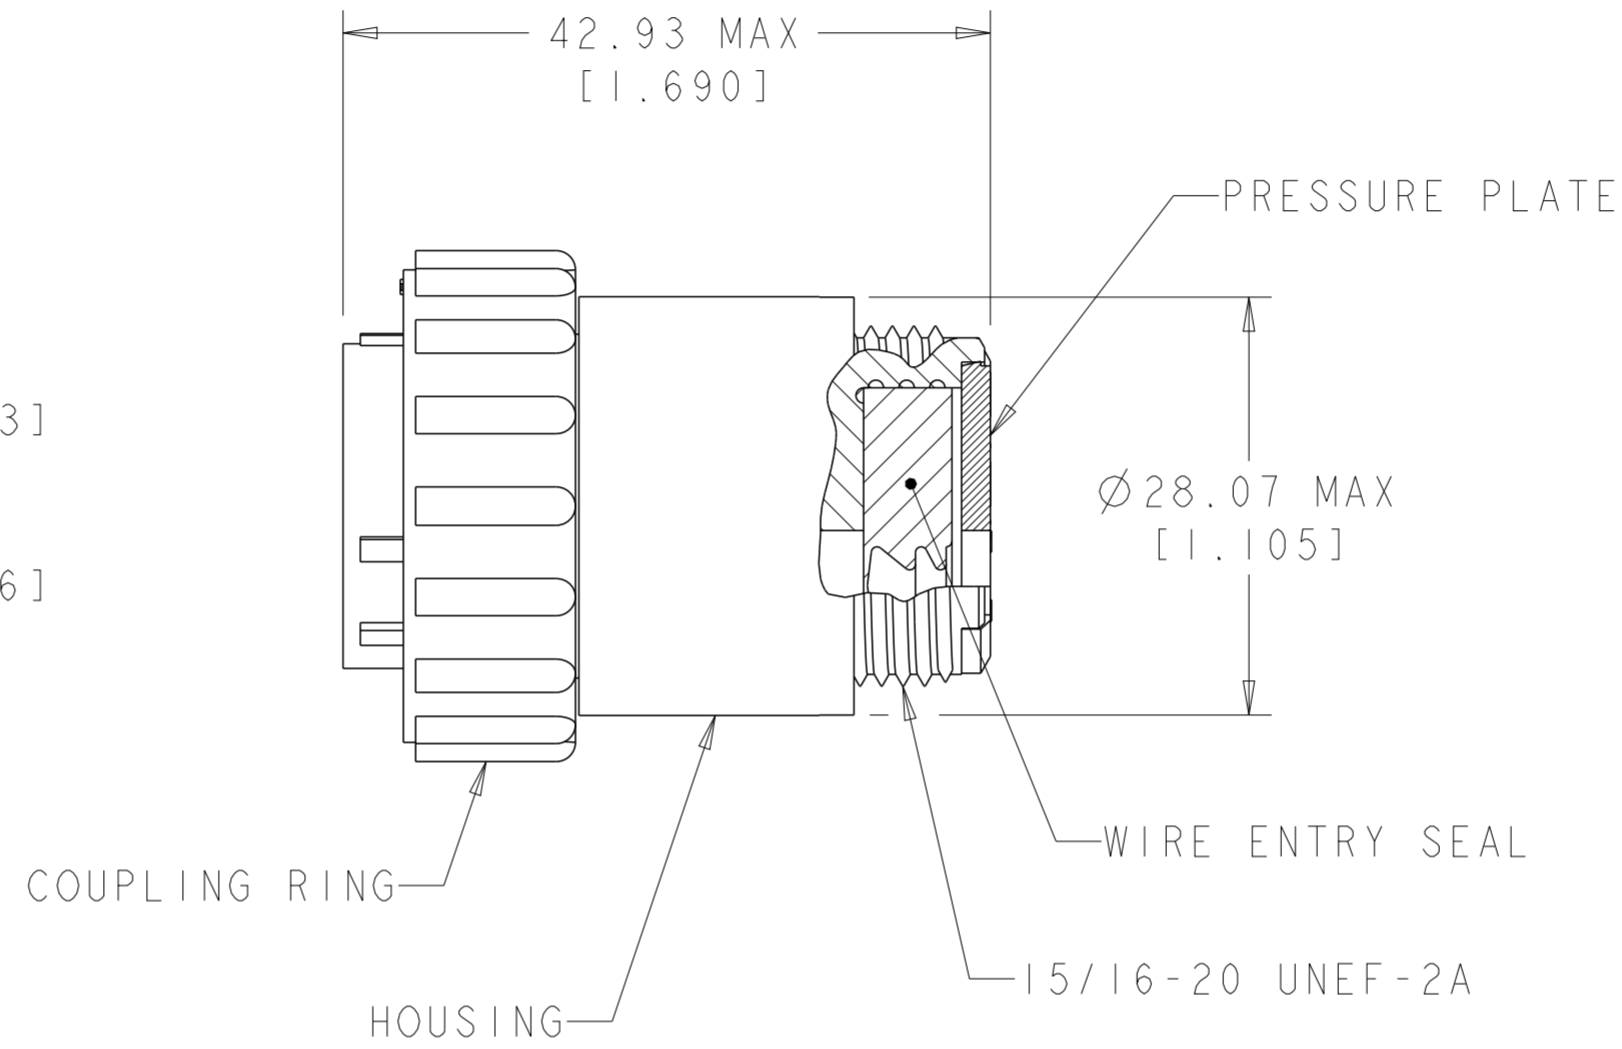

- ① HOUSING & PRESSURE PLATE: NYLON, BLACK.
WIRE ENTRY SEAL: ELASTOMER, RED-IRON OXIDE.
- ② COUPLING RING: POLYESTER, BLACK.
- 3. WILL ACCEPT (3) POWER MALE CONTACTS.

① ②	2.41-5.21 [.095-.205]	1977889-1
MATERIAL & FINISH	INSULATION RANGE	PART NUMBER

THIS DRAWING IS A CONTROLLED DOCUMENT.		DWN KIRAN HOLAJI 08NOV2012	STE TE Connectivity	
DIMENSIONS: mm [INCHES]		CHK M. ZITTO 08NOV2012	NAME CPC PLUG ASSEMBLY, SERIES 5, SEALED 17-3, REVERSE SEX UV RESISTANT	
TOLERANCES UNLESS OTHERWISE SPECIFIED:		APVD M. ZITTO 08NOV2012	PRODUCT SPEC 108-1579	
0 PLC ± 1 PLC ± 2 PLC ±0.02 3 PLC ± 4 PLC ±		APPLICATION SPEC -	SIZE A2	CAGE CODE 00779
MATERIAL ① -		WEIGHT -	DRAWING NO C-1977889	RESTRICTED TO -
		CUSTOMER DRAWING		SCALE 2:1 SHEET 1 OF 1 REV A