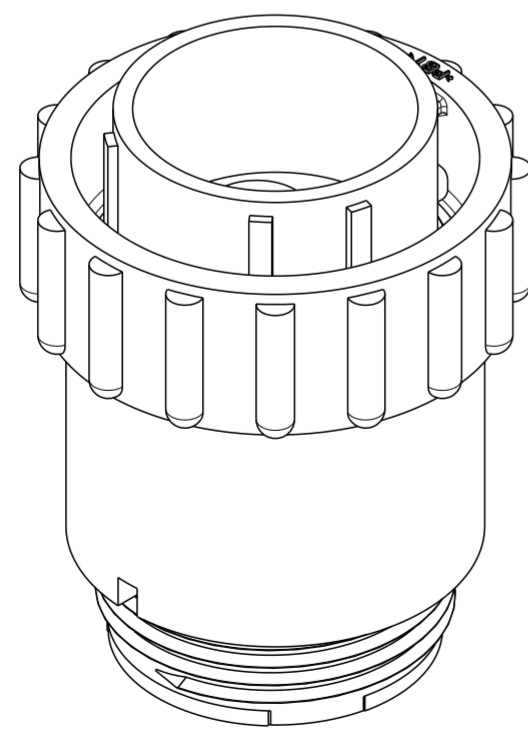

- ① HOUSING & PRESSURE PLATE: NYLON, BLACK.
WIRE ENTRY SEAL: ELASTOMER, RED-IRON OXIDE.
- ② COUPLING RING: POLYESTER, BLACK.
- 3. WILL ACCEPT (3) POWER MALE CONTACTS.

① ②	2.41-5.21 [.095-.205]	1977889-1
MATERIAL & FINISH	INSULATION RANGE	PART NUMBER

THIS DRAWING IS A CONTROLLED DOCUMENT.		DWN KIRAN HOLAJI 08NOV2012	STE TE Connectivity	
DIMENSIONS: mm [INCHES]		CHK M. ZITTO 08NOV2012	NAME CPC PLUG ASSEMBLY, SERIES 5, SEALED 17-3, REVERSE SEX UV RESISTANT	
TOLERANCES UNLESS OTHERWISE SPECIFIED:		APVD M. ZITTO 08NOV2012	PRODUCT SPEC 108-1579	
0 PLC ± 1 PLC ± 2 PLC ±0.02 3 PLC ± 4 PLC ±		APPLICATION SPEC -	SIZE A2	CAGE CODE 00779
MATERIAL ① -		WEIGHT -	DRAWING NO C-1977889	RESTRICTED TO -
		CUSTOMER DRAWING		SCALE 2:1 SHEET 1 OF 1 REV A