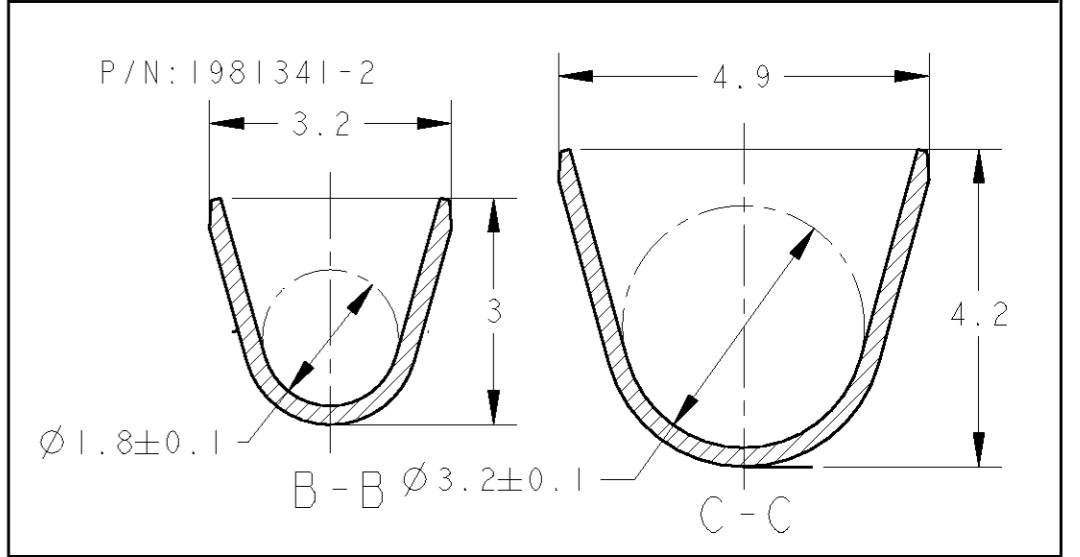

△ アプリケーター送りピッチ: 1.3mm
 表参照
 △ APPLICATOR FEED; 1.3mm
 SEE TABLE

AVS/CAVS/CAVUS 0.85-1.25 AVSS 0.75f, 0.85-2.0	M	1981341-2
AVS/CAVS/AVSS/CAVUS 0.3-0.5 AVX/AEX/ABAVX 0.5f	S	1981341-1
APPLICABLE WIRE RANGE	SIZE MARK	PART NO

THIS DRAWING IS A CONTROLLED DOCUMENT FOR TYCO ELECTRONICS CORPORATION IT IS SUBJECT TO CHANGE AND THE CONTROLLING ENGINEERING ORGANIZATION SHOULD BE CONTACTED FOR THE LATEST REVISION.		DWN S. FURUYA 26JUL2007	Tyco Electronics Kawasaki, Japan	
DIMENSIONS: 単位: 純 mm		CHK T. KOHNO 26JUL2007	NAME 2.3 UNSEALED TW RECEPTACLE CONTACT	
TOLERANCES UNLESS OTHERWISE SPECIFIED: 一般公差 ±0.3 0-PLC ± 1-PLC ±0.5 2-PLC ±0.13 3-PLC ±0.013 4-PLC ±0.001 ANGLES ±3°00'		APVD Y. FUJIWARA 26JUL2007	PRODUCT SPEC 108-78408	
MATERIAL 銅合金		FINISH PRE-TIN	APPLICATION SPEC 114-5411	RESTRICTED TO
WEIGHT 0.4g		SIZE A2	CAGE CODE 00779	DRAWING NO. 1981341
CUSTOMER DRAWING		SCALE 10:1	SHEET 1 OF 1	REV B