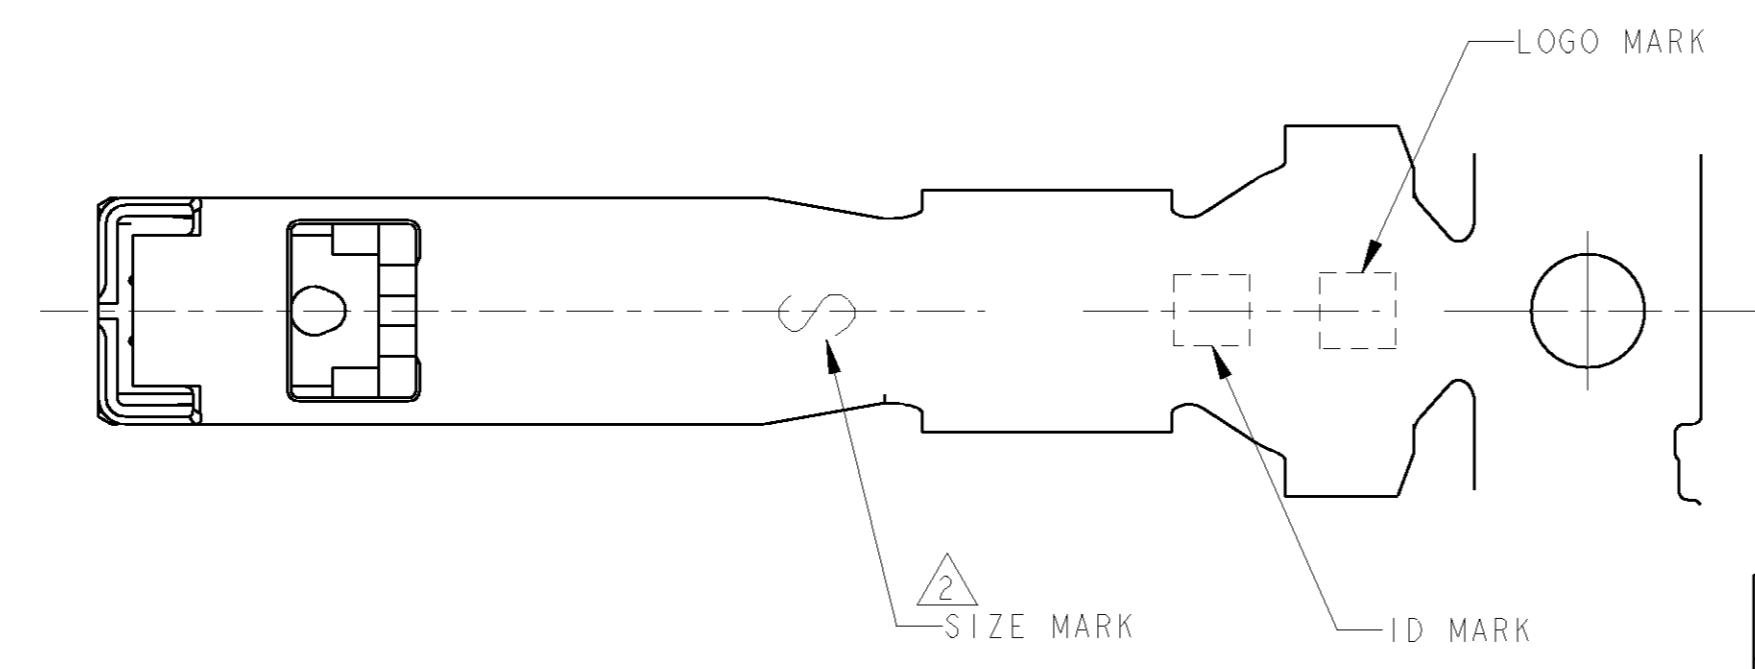

△ アプリケーター送りピッチ: 1.3mm
 表参照
 △ APPLICATOR FEED; 1.3mm
 SEE TABLE

AVS/CAVS/CAVUS 0.85-1.25 AVSS 0.75f, 0.85-2.0	M	1981341-2
AVS/CAVS/AVSS/CAVUS 0.3-0.5 AVX/AEX/ABAVX 0.5f	S	1981341-1
APPLICABLE WIRE RANGE	SIZE MARK	PART NO

THIS DRAWING IS A CONTROLLED DOCUMENT FOR TYCO ELECTRONICS CORPORATION IT IS SUBJECT TO CHANGE AND THE CONTROLLING ENGINEERING ORGANIZATION SHOULD BE CONTACTED FOR THE LATEST REVISION.		DWN S. FURUYA 26JUL2007	Tyco Electronics Kawasaki, Japan	
DIMENSIONS: 単位: 純 mm		CHK T. KOHNO 26JUL2007	NAME 2.3 UNSEALED TW RECEPTACLE CONTACT	
TOLERANCES UNLESS OTHERWISE SPECIFIED: 一般公差 ±0.3 0-PLC ± 1-PLC ±0.5 2-PLC ±0.13 3-PLC ±0.013 4-PLC ±0.001 ANGLES ±3°00'		APVD Y. FUJIWARA 26JUL2007	PRODUCT SPEC 108-78408	
MATERIAL 銅合金		FINISH PRE-TIN	APPLICATION SPEC 114-5411	RESTRICTED TO
WEIGHT 0.4g		SIZE A2	CAGE CODE 00779	DRAWING NO. 1981341
CUSTOMER DRAWING		SCALE 10:1	SHEET 1 OF 1	REV B