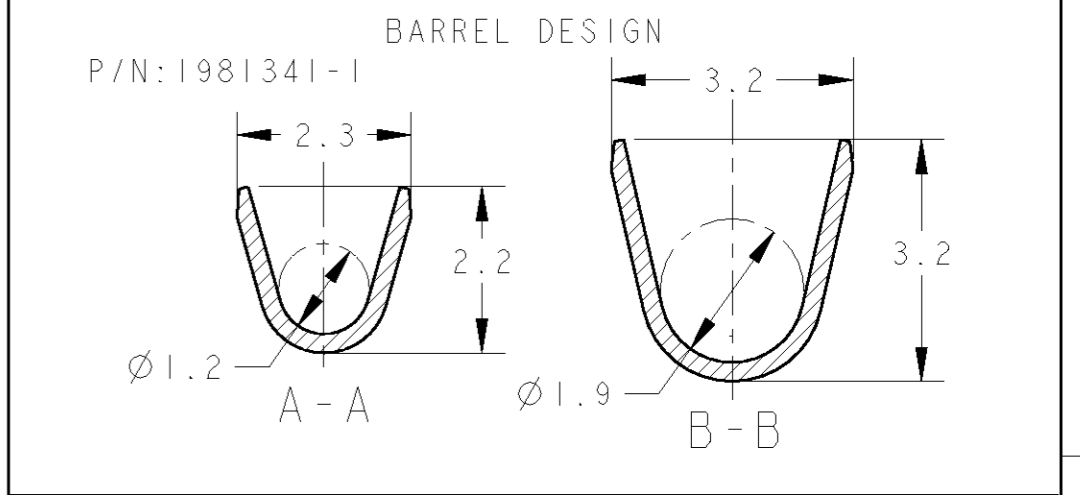

△ アプリケーター送りピッチ: 1.3mm
 表参照
 △ APPLICATOR FEED; 1.3mm
 SEE TABLE

AVS/CAVS/CAVUS 0.85-1.25 AVSS 0.75f, 0.85-2.0	M	1981341-2
AVS/CAVS/AVSS/CAVUS 0.3-0.5 AVX/AEX/ABAVX 0.5f	S	1981341-1
APPLICABLE WIRE RANGE	SIZE MARK	PART NO

THIS DRAWING IS A CONTROLLED DOCUMENT FOR TYCO ELECTRONICS CORPORATION IT IS SUBJECT TO CHANGE AND THE CONTROLLING ENGINEERING ORGANIZATION SHOULD BE CONTACTED FOR THE LATEST REVISION.		DWN S. FURUYA 26JUL2007	Tyco Electronics Kawasaki, Japan	
DIMENSIONS: 単位: 純 mm		CHK T. KOHNO 26JUL2007	NAME 2.3 UNSEALED TW RECEPTACLE CONTACT	
TOLERANCES UNLESS OTHERWISE SPECIFIED: 一般公差 ±0.3 0-PLC ± 1-PLC ±0.5 2-PLC ±0.13 3-PLC ±0.013 4-PLC ±0.001 ANGLES ±3°00'		APVD Y. FUJIWARA 26JUL2007	PRODUCT SPEC 108-78408	
MATERIAL 銅合金		FINISH PRE-TIN	APPLICATION SPEC 114-5411	RESTRICTED TO
WEIGHT 0.4g		SIZE A2	CAGE CODE 00779	DRAWING NO. 1981341
CUSTOMER DRAWING		SCALE 10:1	SHEET 1 OF 1	REV B