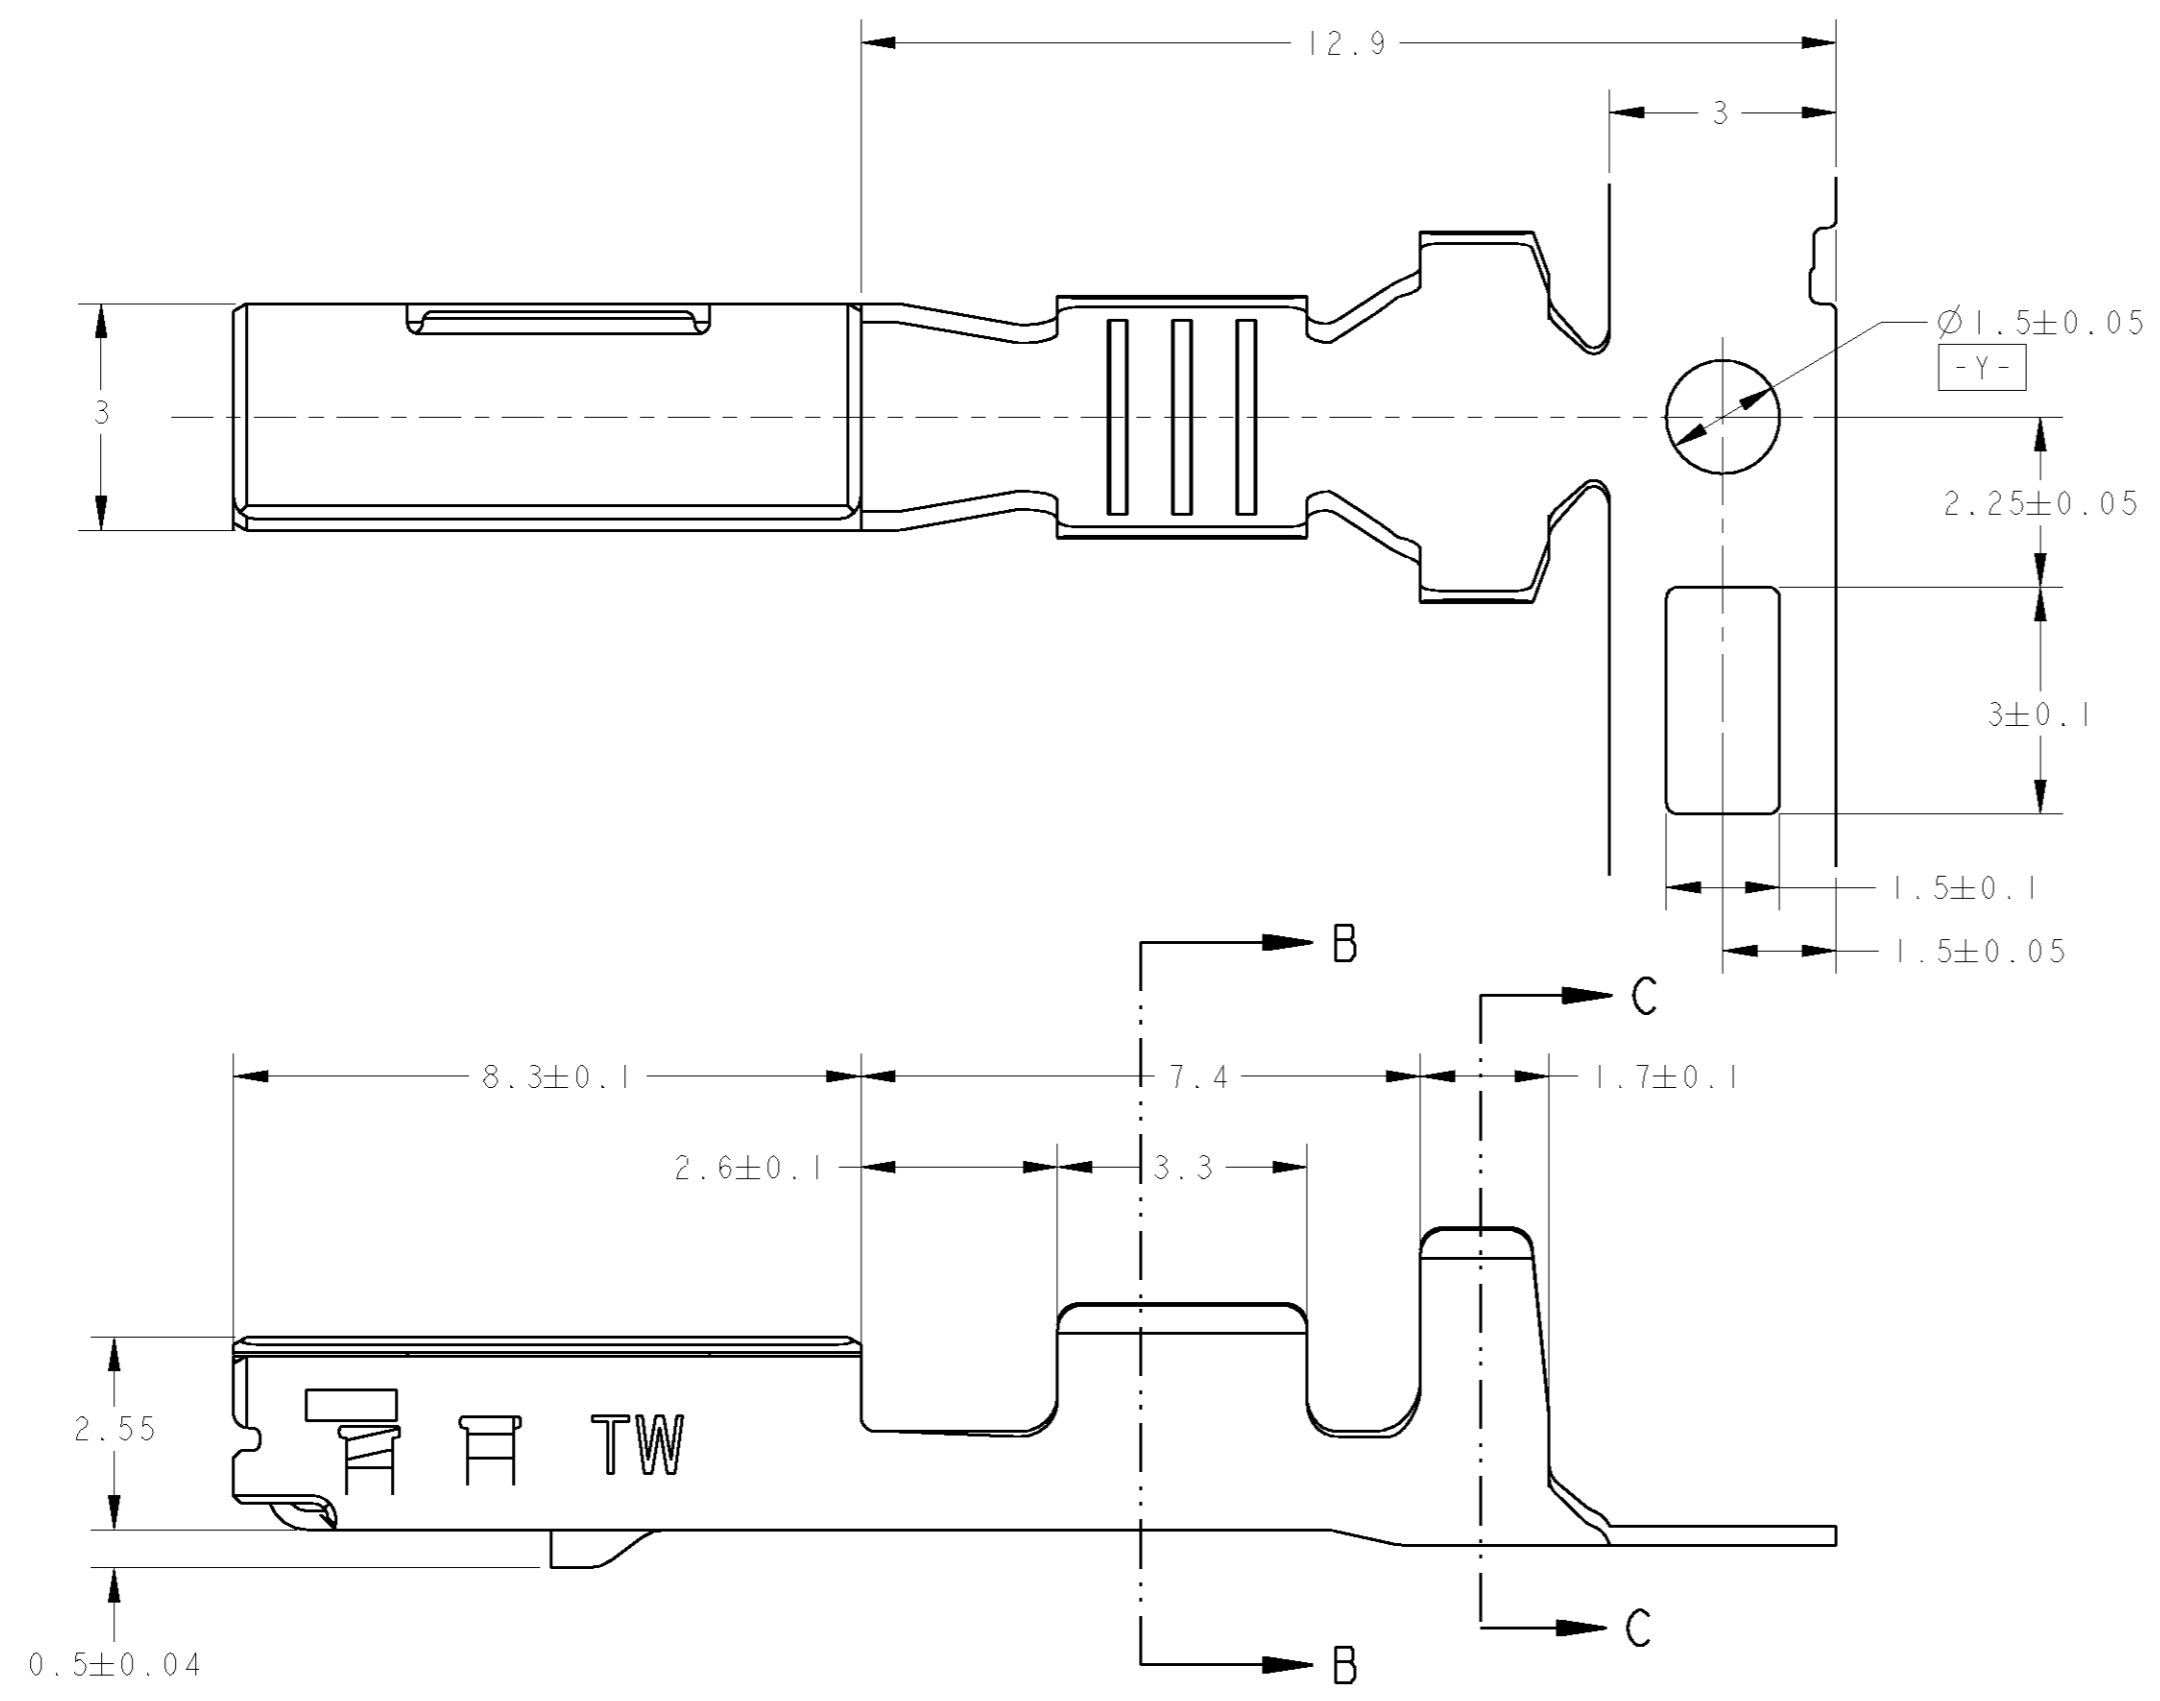

△ アプリケーター送りピッチ: 1.3mm
 表参照
 △ APPLICATOR FEED; 1.3mm
 SEE TABLE

AVS/CAVS/CAVUS 0.85-1.25 AVSS 0.75f, 0.85-2.0	M	1981341-2
AVS/CAVS/AVSS/CAVUS 0.3-0.5 AVX/AEX/ABAVX 0.5f	S	1981341-1
APPLICABLE WIRE RANGE	SIZE MARK	PART NO

THIS DRAWING IS A CONTROLLED DOCUMENT FOR TYCO ELECTRONICS CORPORATION IT IS SUBJECT TO CHANGE AND THE CONTROLLING ENGINEERING ORGANIZATION SHOULD BE CONTACTED FOR THE LATEST REVISION.		DWN S. FURUYA 26JUL2007	Tyco Electronics Kawasaki, Japan	
DIMENSIONS: 単位: 純 mm		CHK T. KOHNO 26JUL2007	NAME 2.3 UNSEALED TW RECEPTACLE CONTACT	
TOLERANCES UNLESS OTHERWISE SPECIFIED: 一般公差 ±0.3 0-PLC ± 1-PLC ±0.5 2-PLC ±0.13 3-PLC ±0.013 4-PLC ±0.001 ANGLES ±3°00'		APVD Y. FUJIWARA 26JUL2007	PRODUCT SPEC 108-78408	
MATERIAL 銅合金		FINISH PRE-TIN	APPLICATION SPEC 114-5411	RESTRICTED TO
WEIGHT 0.4g		SIZE A2	CAGE CODE 00779	DRAWING NO. 1981341
CUSTOMER DRAWING		SCALE 10:1	SHEET 1 OF 1	REV B