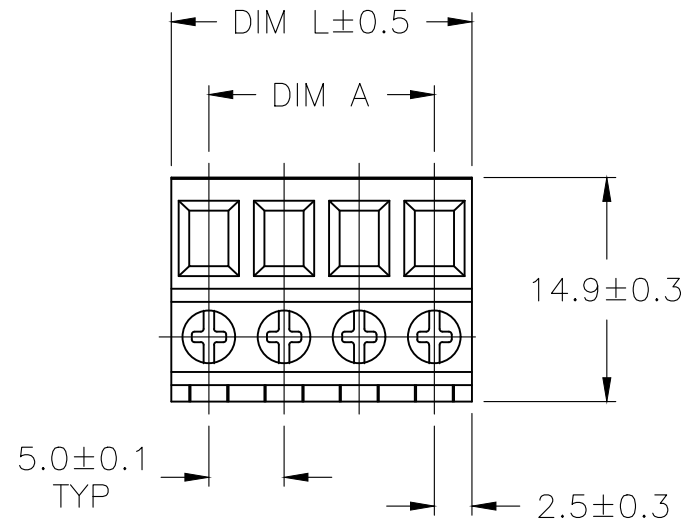

THIS DRAWING IS UNPUBLISHED.

RELEASED FOR PUBLICATION

© COPYRIGHT - By -

ALL RIGHTS RESERVED.

REVISIONS

P	LTR	DESCRIPTION	DATE	DWN	APVD
	A3	PART STATUS UPDATED	11JAN2018	RK	PS

MATERIALS:

HOUSING: PA66, UL94V-0, COLOR: GREEN.
CONTACT: PHOS BRONZE, TIN PLATED.
WIRE GUARD: STEEL, ZINC CHROMATE.
CAGE CLAMP: STEEL, ZINC CHROMATE.
SCREW: STEEL, ZINC PLATED.

ELECTRICAL:

VOLTAGE RATING: 300V.
CURRENT RATING: 16A.
INSULATION RESISTANCE 2000Mohm/DC500V.
WITHSTANDING VOLTAGE AC2000V MIN
WIRE RANGE: 14-24 AWG

MECHANICAL:

SCREW TORQUE: 4.5 IN-LB
WIRE STRIP LENGTH: 10mm

ENVIRONMENTAL:

WORKING TEMP.: -40°C TO +105°C.

OBSOLETE	60.0	55.00	12	~~1-1986300-2~~
	55.0	50.00	11	~~1-1986300-1~~
	50.0	45.00	10	~~1-1986300-0~~
	45.0	40.00	9	~~1986300-9~~
OBSOLETE	40.0	35.00	8	~~1986300-8~~
	35.0	30.00	7	~~1986300-7~~
	30.0	25.00	6	~~1986300-6~~
	25.0	20.00	5	~~1986300-5~~
OBSOLETE	20.0	15.00	4	~~1986300-4~~
	15.0	10.00	3	~~1986300-3~~
	10.0	5.00	2	~~1986300-2~~
	DIM L	DIM A	NO OF POS	PART NUMBER

THIS DRAWING IS A CONTROLLED DOCUMENT.		DWN S SCHLEGEL 27NOV2007	TE Connectivity	
DIMENSIONS: mm		CHK C RICHARD 11/28/07		
TOLERANCES UNLESS OTHERWISE SPECIFIED:		APVD C RICHARD 11/28/07	NAME	
0 PLC ± - 1 PLC ± 0.2 2 PLC ± 0.10 3 PLC ± - 4 PLC ± - ANGLES ± 1°		PRODUCT SPEC	TERMINAL BLOCK, PLUG, 5.0mm PITCH	
MATERIAL		APPLICATION SPEC	SIZE	RESTRICTED TO
FINISH		WEIGHT	A300779	—
		CUSTOMER DRAWING	DRAWING NO C-1986300	SCALE NTS
			SHEET 1 OF 1	REV A3