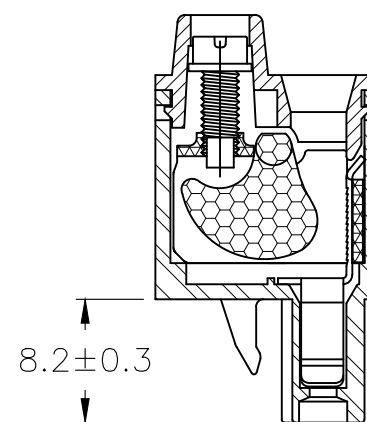

ELECTRICAL:

VOLTAGE RATING: 300V.
 CURRENT RATING: 16A.
 INSULATION RESISTANCE 2000Mohm/DC500V.
 WITHSTANDING VOLTAGE AC2000V MIN
 WIRE RANGE: 14-24 AWG

MECHANICAL:

SCREW TORQUE: 4.5 IN-LB
 WIRE STRIP LENGTH: 10mm

ENVIRONMENTAL:

WORKING TEMP.: -40°C TO +105°C.

OBSOLETE	60.0	55.00	12	1-1986300-2
	55.0	50.00	11	1-1986300-1
	50.0	45.00	10	1-1986300-0
	45.0	40.00	9	1986300-9
OBSOLETE	40.0	35.00	8	1986300-8
	35.0	30.00	7	1986300-7
	30.0	25.00	6	1986300-6
	25.0	20.00	5	1986300-5
OBSOLETE	20.0	15.00	4	1986300-4
	15.0	10.00	3	1986300-3
	10.0	5.00	2	1986300-2
	DIM L	DIM A	NO OF POS	PART NUMBER

THIS DRAWING IS A CONTROLLED DOCUMENT.		DWN S SCHLEGEL 27NOV2007	 TE Connectivity	
DIMENSIONS: mm		CHK C RICHARD 11/28/07		
TOLERANCES UNLESS OTHERWISE SPECIFIED:		APVD C RICHARD 11/28/07	NAME	
0 PLC ± - 1 PLC ± 0.2 2 PLC ± 0.10 3 PLC ± - 4 PLC ± - ANGLES ± 1°		PRODUCT SPEC	TERMINAL BLOCK, PLUG, 5.0mm PITCH	
MATERIAL		APPLICATION SPEC	SIZE	RESTRICTED TO
FINISH		WEIGHT	A300779	—
		CUSTOMER DRAWING	DRAWING NO C-1986300	SCALE NTS
			SHEET 1 OF 1	REV A3