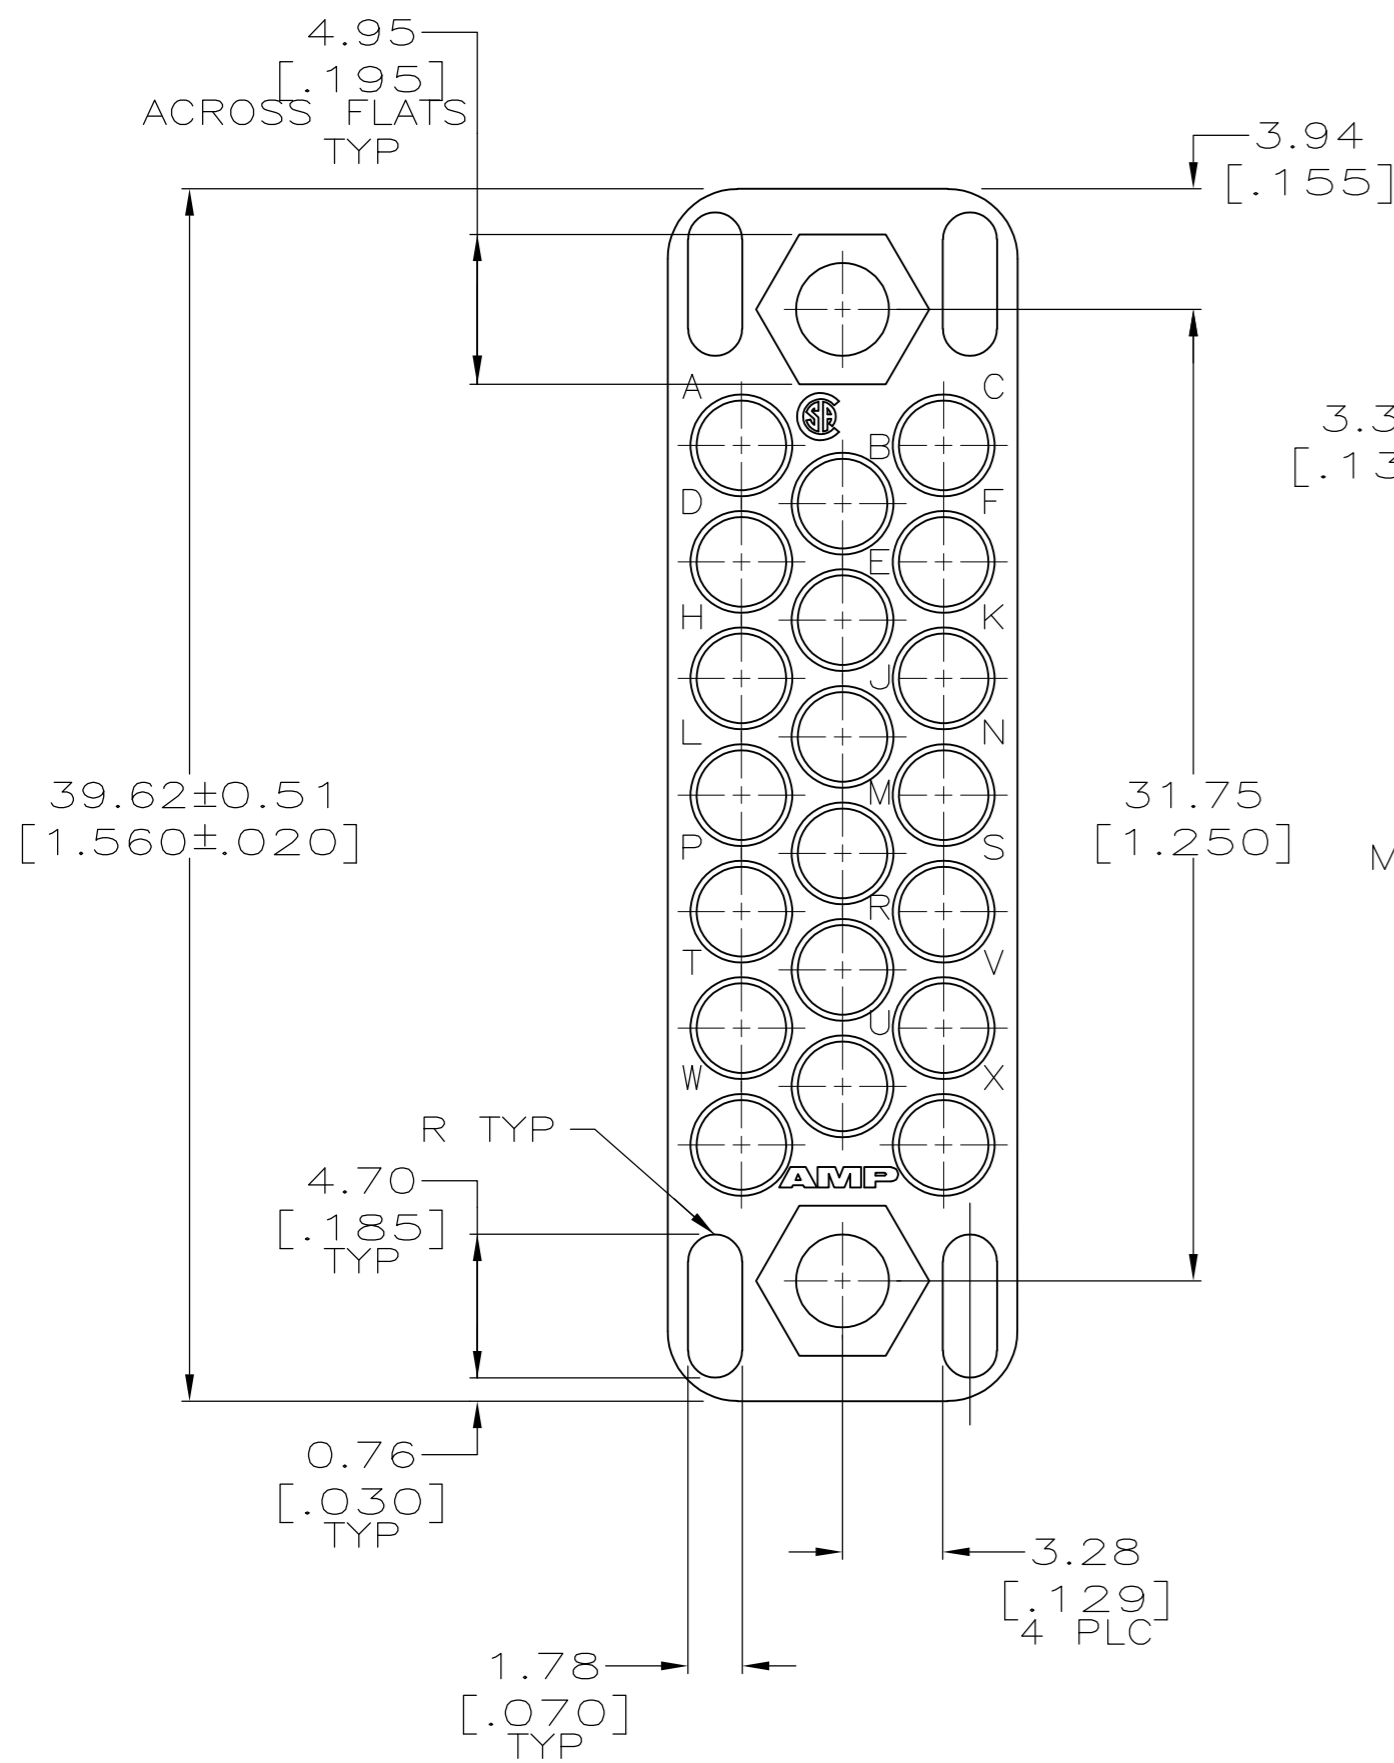

THIS DRAWING IS UNPUBLISHED. RELEASED FOR PUBLICATION
 © COPYRIGHT - By - ALL RIGHTS RESERVED.

REVISIONS					
P	LTR	DESCRIPTION	DATE	DWN	APVD
W1		REVISED PER ECO-16-004000	27SEP2016	NK	MZ

- 1 PHENOLIC PER MIL-M-14, TYPE CFG, BLACK.
- 2 DIALLYL PHTHALATE PER MIL-M-14, TYPE SDG-F, BLUE.
- 3. WHEN MATING WITH BLOCK 201356, ACCOMODATES TYPE II, TYPE III+ OR TYPE VI #16 PIN OR SOCKET CONTACTS.

OBSOLETE	2	200346-4
	1	200346-2
MATERIAL		PART NUMBER

THIS DRAWING IS A CONTROLLED DOCUMENT.		DWN C.REIFSNYDER 06 DEC 95	TE Connectivity	
DIMENSIONS: mm [INCHES]		CHK R.STONE 27 FEB 96		
TOLERANCES UNLESS OTHERWISE SPECIFIED:		APVD G.A.STEINHAUER 13 MAR 96	NAME	
0 PLC ± -		PRODUCT SPEC	BLOCK, FEMALE, 20 PLACE MINIATURE RECTANGULAR, M SERIES	
1 PLC ± -		APPLICATION SPEC	SIZE CAGE CODE DRAWING NO RESTRICTED TO	
2 PLC ± 0.13 [.005]		WEIGHT	A2 00779 C=200346	
3 PLC ± -		CUSTOMER DRAWING	SCALE 4:1 SHEET 1 OF 1 REV W1	
4 PLC ± -				
ANGLES ± -				
FINISH				
MATERIAL SEE TABLE				