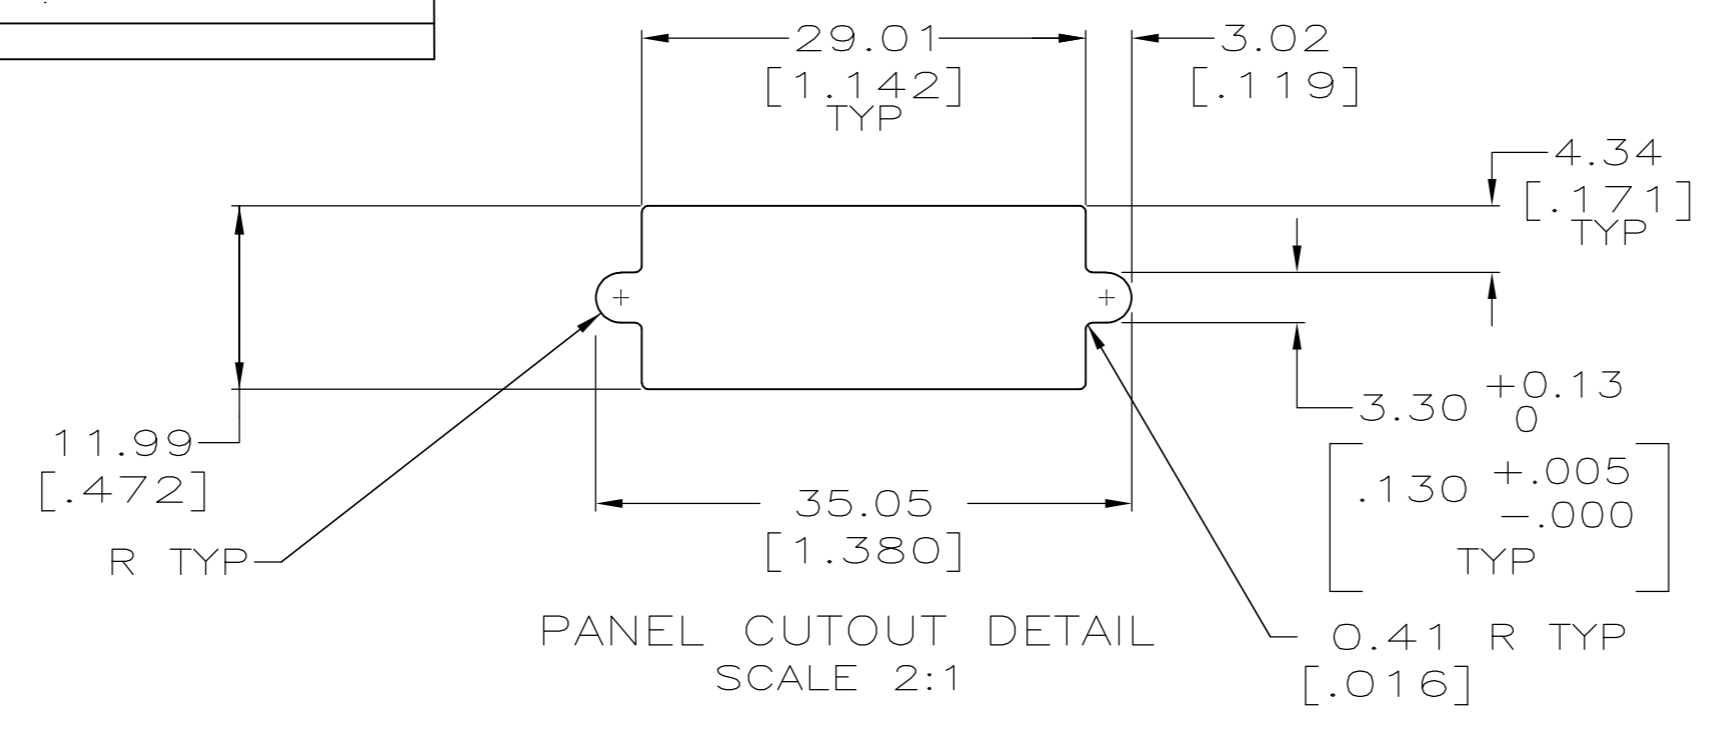

THIS DRAWING IS UNPUBLISHED. RELEASED FOR PUBLICATION
 © COPYRIGHT - By - ALL RIGHTS RESERVED.

REVISIONS					
P	LTR	DESCRIPTION	DATE	DWN	APVD
W1		REVISED PER ECO-16-004000	27SEP2016	NK	MZ

- 1 PHENOLIC PER MIL-M-14, TYPE CFG, BLACK.
- 2 DIALLYL PHTHALATE PER MIL-M-14, TYPE SDG-F, BLUE.
- 3. WHEN MATING WITH BLOCK 201356, ACCOMODATES TYPE II, TYPE III+ OR TYPE VI #16 PIN OR SOCKET CONTACTS.

OBSOLETE	2	200346-4
	1	200346-2
MATERIAL		PART NUMBER

THIS DRAWING IS A CONTROLLED DOCUMENT.		DWN C.REIFSNYDER 06 DEC 95	TE Connectivity	
DIMENSIONS: mm [INCHES]		CHK R.STONE 27 FEB 96		
TOLERANCES UNLESS OTHERWISE SPECIFIED:		APVD G.A.STEINHAUER 13 MAR 96	NAME	
0 PLC ± -		PRODUCT SPEC	BLOCK, FEMALE, 20 PLACE MINIATURE RECTANGULAR, M SERIES	
1 PLC ± -		APPLICATION SPEC	SIZE CAGE CODE DRAWING NO RESTRICTED TO	
2 PLC ± 0.13 [.005]		WEIGHT	A2 00779 C=200346	
3 PLC ± -		CUSTOMER DRAWING	SCALE 4:1 SHEET 1 OF 1 REV W1	
4 PLC ± -				
ANGLES ± -				
FINISH				
MATERIAL SEE TABLE				