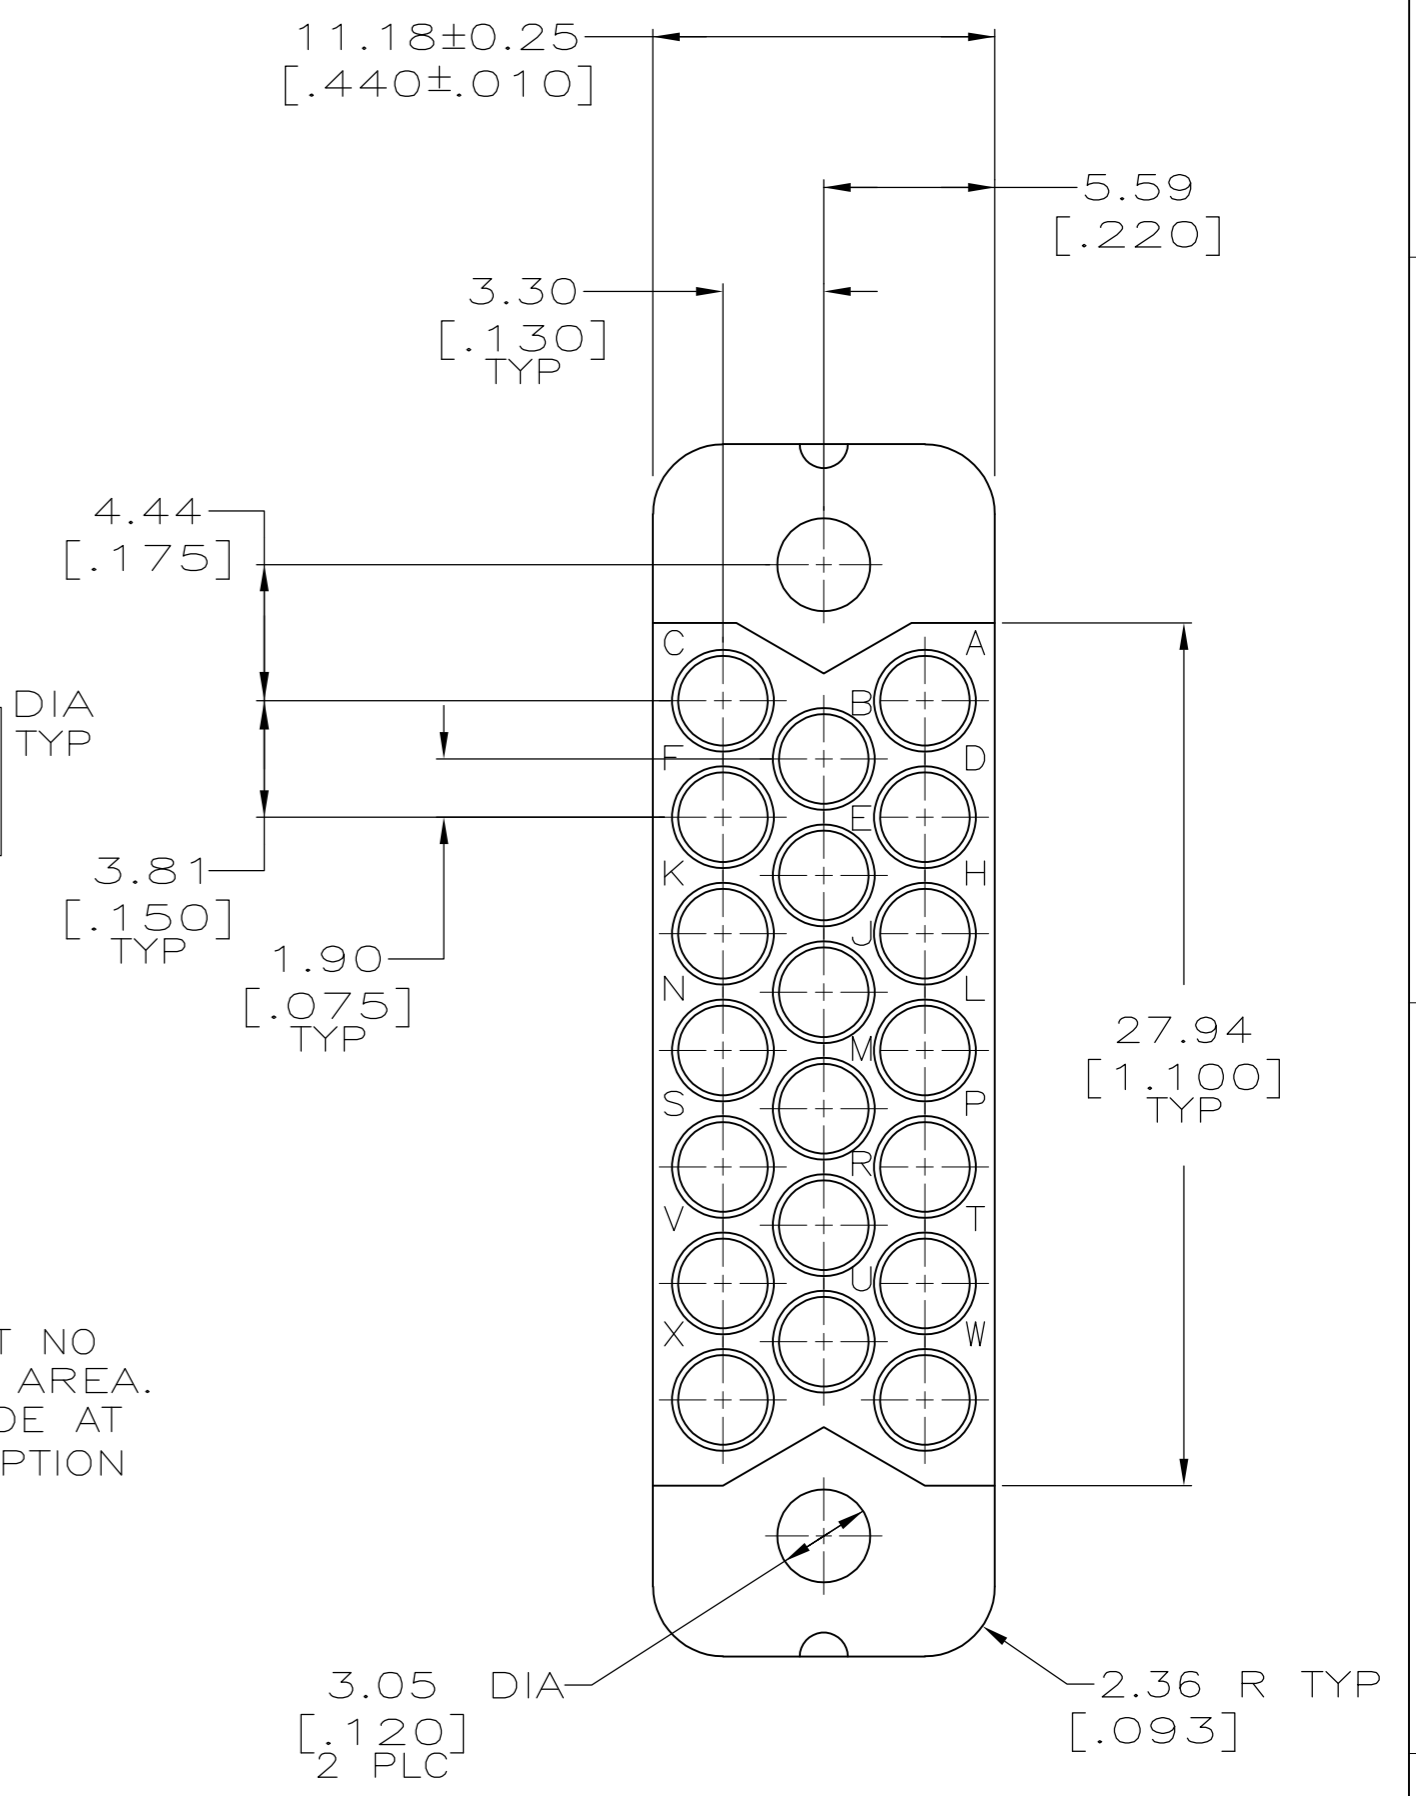

THIS DRAWING IS UNPUBLISHED. RELEASED FOR PUBLICATION
 © COPYRIGHT - By - ALL RIGHTS RESERVED.

REVISIONS					
P	LTR	DESCRIPTION	DATE	DWN	APVD
W1		REVISED PER ECO-16-004000	27SEP2016	NK	MZ

- 1 PHENOLIC PER MIL-M-14, TYPE CFG, BLACK.
- 2 DIALLYL PHTHALATE PER MIL-M-14, TYPE SDG-F, BLUE.
- 3. WHEN MATING WITH BLOCK 201356, ACCOMODATES TYPE II, TYPE III+ OR TYPE VI #16 PIN OR SOCKET CONTACTS.

OBSOLETE	2	200346-4
	1	200346-2
MATERIAL		PART NUMBER

THIS DRAWING IS A CONTROLLED DOCUMENT.		DWN C.REIFSNYDER 06 DEC 95	TE Connectivity	
DIMENSIONS: mm [INCHES]		CHK R.STONE 27 FEB 96		
TOLERANCES UNLESS OTHERWISE SPECIFIED:		APVD G.A.STEINHAUER 13 MAR 96	NAME	
0 PLC ± -		PRODUCT SPEC	BLOCK, FEMALE, 20 PLACE MINIATURE RECTANGULAR, M SERIES	
1 PLC ± -		APPLICATION SPEC	SIZE CAGE CODE DRAWING NO RESTRICTED TO	
2 PLC ± 0.13 [.005]		WEIGHT	A2 00779 C=200346	
3 PLC ± -		CUSTOMER DRAWING	SCALE 4:1 SHEET 1 OF 1 REV W1	
4 PLC ± -				
ANGLES ± -				
FINISH				
MATERIAL SEE TABLE				