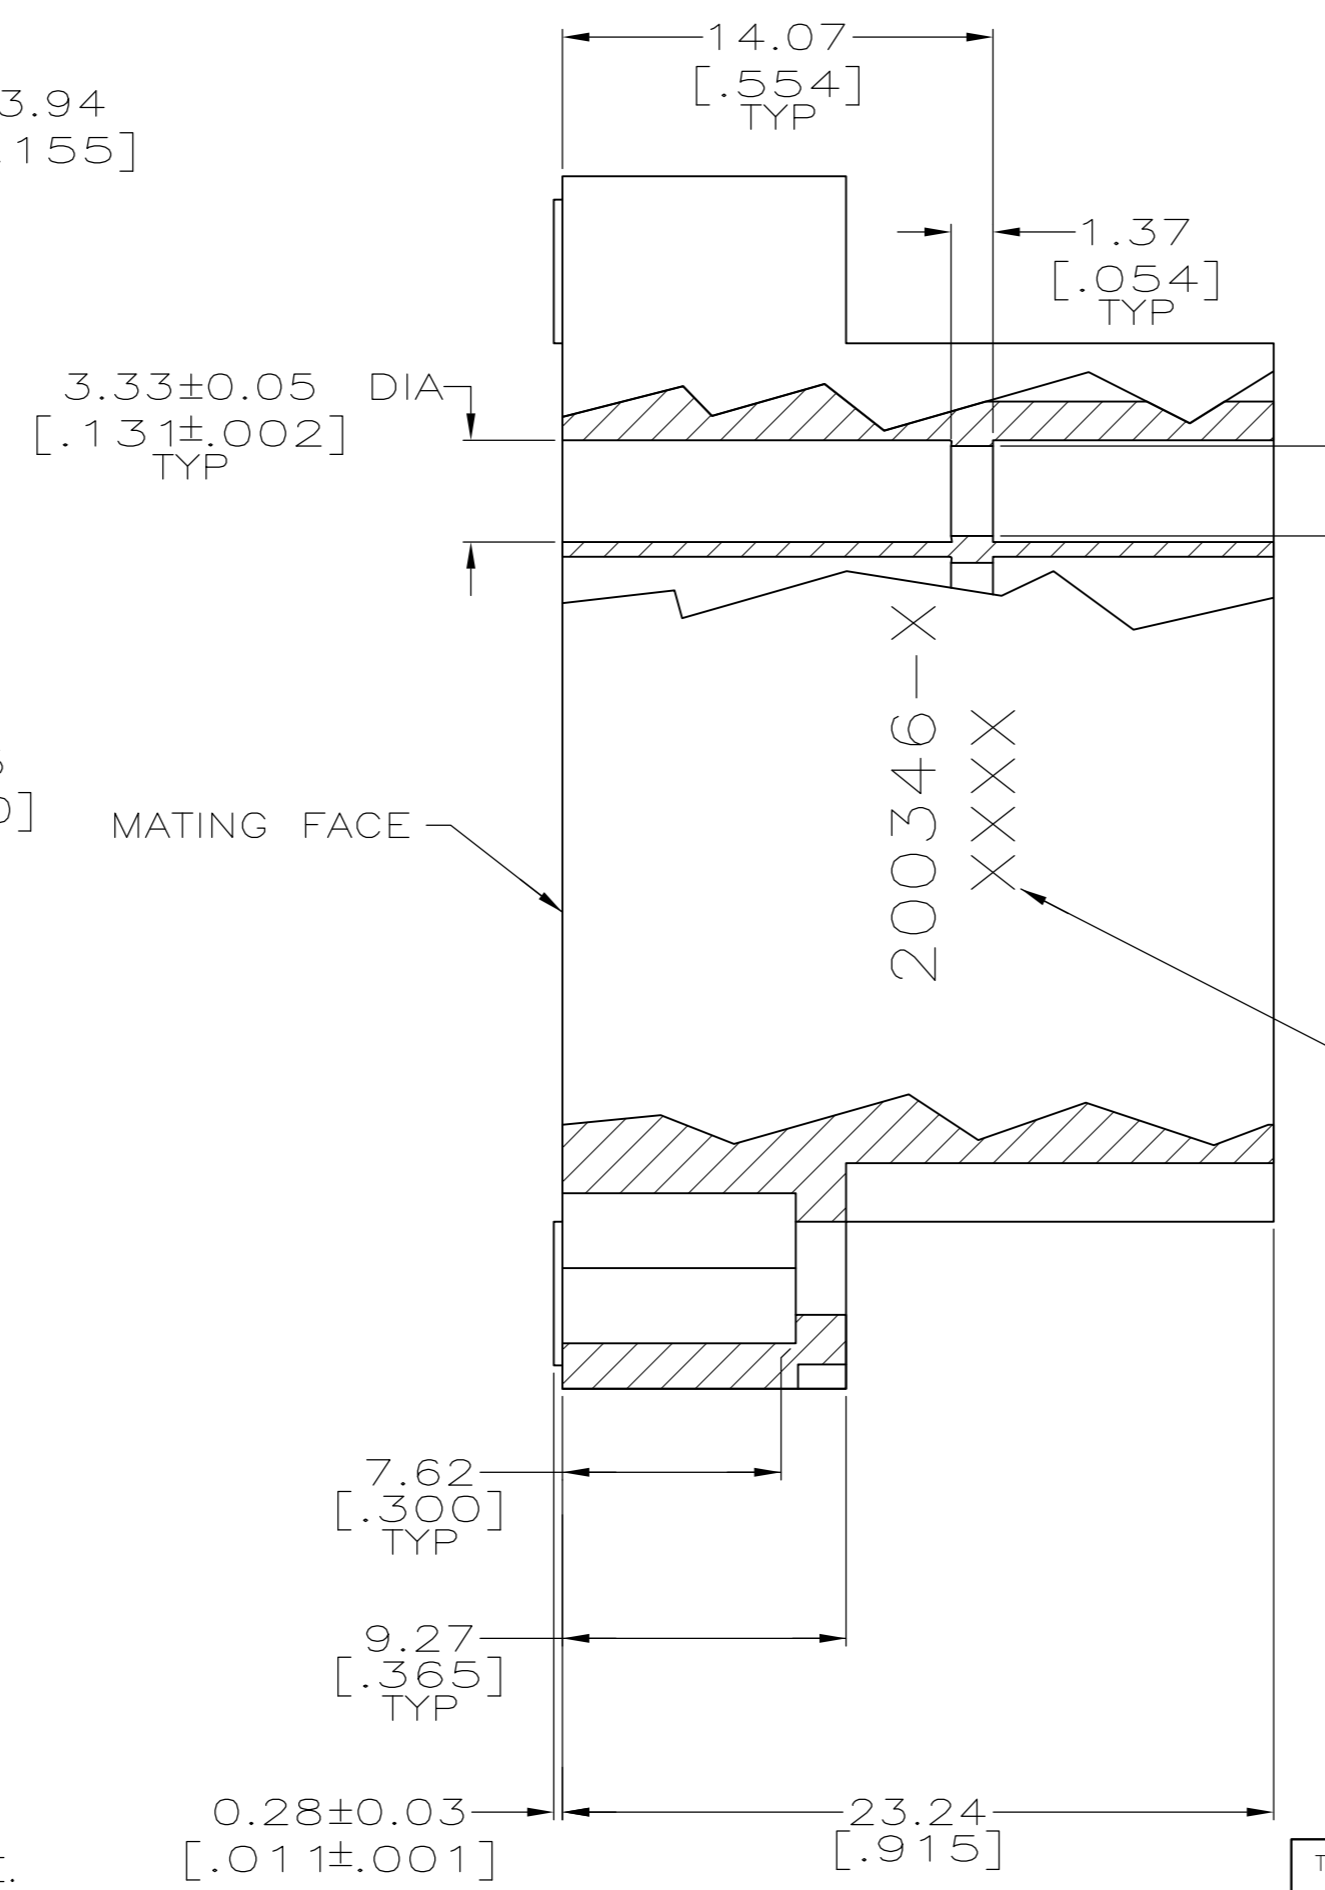

THIS DRAWING IS UNPUBLISHED. RELEASED FOR PUBLICATION
 © COPYRIGHT - By - ALL RIGHTS RESERVED.

REVISIONS					
P	LTR	DESCRIPTION	DATE	DWN	APVD
W1		REVISED PER ECO-16-004000	27SEP2016	NK	MZ

- 1 PHENOLIC PER MIL-M-14, TYPE CFG, BLACK.
- 2 DIALLYL PHTHALATE PER MIL-M-14, TYPE SDG-F, BLUE.
- 3. WHEN MATING WITH BLOCK 201356, ACCOMODATES TYPE II, TYPE III+ OR TYPE VI #16 PIN OR SOCKET CONTACTS.

OBSOLETE	2	200346-4
	1	200346-2
MATERIAL		PART NUMBER

THIS DRAWING IS A CONTROLLED DOCUMENT.		DWN C.REIFSNYDER 06 DEC 95	TE Connectivity	
DIMENSIONS: mm [INCHES]		CHK R.STONE 27 FEB 96		
TOLERANCES UNLESS OTHERWISE SPECIFIED:		APVD G.A.STEINHAUER 13 MAR 96	NAME	
0 PLC ± -		PRODUCT SPEC	BLOCK, FEMALE, 20 PLACE MINIATURE RECTANGULAR, M SERIES	
1 PLC ± -		APPLICATION SPEC	SIZE CAGE CODE DRAWING NO RESTRICTED TO	
2 PLC ± 0.13 [.005]		WEIGHT	A2 00779 C=200346	
3 PLC ± -		CUSTOMER DRAWING	SCALE 4:1 SHEET 1 OF 1 REV W1	
4 PLC ± -				
ANGLES ± -				
FINISH				
MATERIAL SEE TABLE				