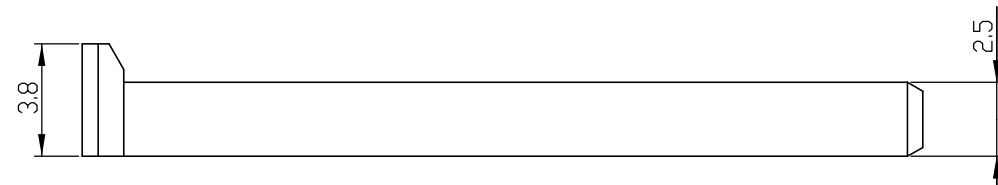

NOTE.

- 1.MATING CONN'R ASSY P/N: 2005217, 2005210
- 2.APPLICATION TEST SPEC: MS210-12[EXT-2](EXCEPT 4.4)

WINE RED /RAL3005	PA66-GF30	RETAINER HSG	2005216-6
COLOR	MATERIAL	DESCRIPTION	P/N

THIS DRAWING IS A CONTROLLED DOCUMENT FOR TYCO ELECTRONICS CORPORATION IT IS SUBJECT TO CHANGE AND THE CONTROLLING ENGINEERING ORGANIZATION SHOULD BE CONTACTED FOR THE LATEST REVISION.		DWN YH MA		<b>Tyco Electronics</b> AMP KOREA kyungsan, korea	
DIMENSIONS: MM		CHK KT LIM			
TOLERANCES UNLESS OTHERWISE SPECIFIED:		APVD HG CHD		NAME	
0 PLC ± 1 PLC ± 2 PLC ± 3 PLC ± 4 PLC ± ANGLES ±		PRODUCT SPEC		MCP RETAINER HSG FOR TCU PLUG ASS'Y	
3rd ANGLE PROJECTION		APPLICATION SPEC		RESTRICTED TO	
MATERIAL		WEIGHT		SIZE CAGE CODE DRAWING NO	
FINISH		CUSTOMER DRAWING		A3 00779 © 2005216	
		SCALE 4:1		SHEET 1 OF 1 REV A	