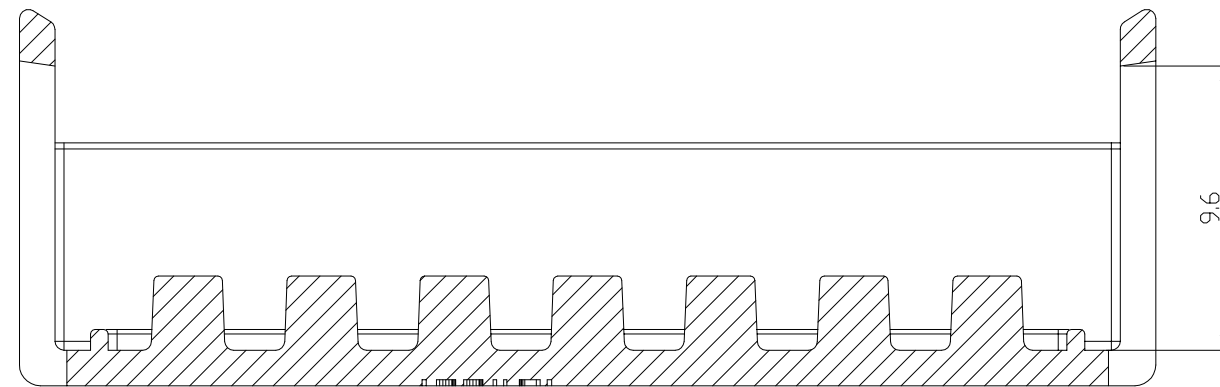

ALL RIGHTS RESERVED.

REVISIONS

P	LTR	DESCRIPTION	DATE	DWN	APVD
	A	RELEASED	11.JUN.'10	KT	HG
	B	REVISED (ECR-14-009134)	18.JUN.'14	JM	HG

3D VIEW SCALE 2:1

SECTION A-A

NOTES

- 1. GENERAL TOLERANCE: ±0.3, ±3°
- 2. APPLICABLE MATING PART NO: 2005499-X