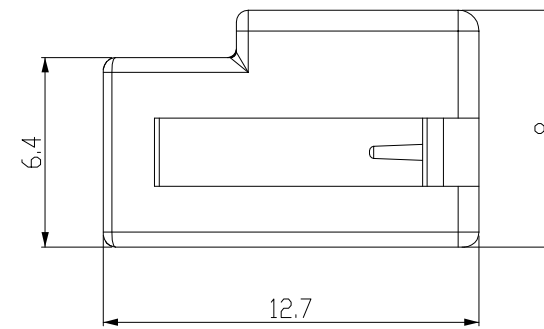

ALL RIGHTS RESERVED.

REVISIONS

P	LTR	DESCRIPTION	DATE	DWN	APVD
	A	RELEASED	11.JUN.'10	KT	HG
	B	REVISED (ECR-14-009134)	18.JUN.'14	JM	HG

3D VIEW SCALE 2:1

SECTION A-A

NOTES

- 1. GENERAL TOLERANCE: ±0.3, ±3°
- 2. APPLICABLE MATING PART NO: 2005499-X

THIS DRAWING IS A CONTROLLED DOCUMENT.

DIMENSIONS:	TOLERANCES UNLESS OTHERWISE SPECIFIED:
mm	
	0 PLC ±
	1 PLC ±
	2 PLC ±
	3 PLC ±
	4 PLC ±
	ANGLES ±
MATERIAL	FINISH
-	-

DWN JM JEON		TE Connectivity	
CHK JW JUNG			
APVD HG CHO		NAME	
PRODUCT SPEC		REAR HOLDER FOR .025 30P JOINT ASSY	
APPLICATION SPEC		SIZE	RESTRICTED TO
WEIGHT		A3	-
CUSTOMER DRAWING		CAGE CODE	REV B
		00779	
		DRAWING NO	
		C-2005319	
		SCALE	SHEET
		4:1	1 OF 1