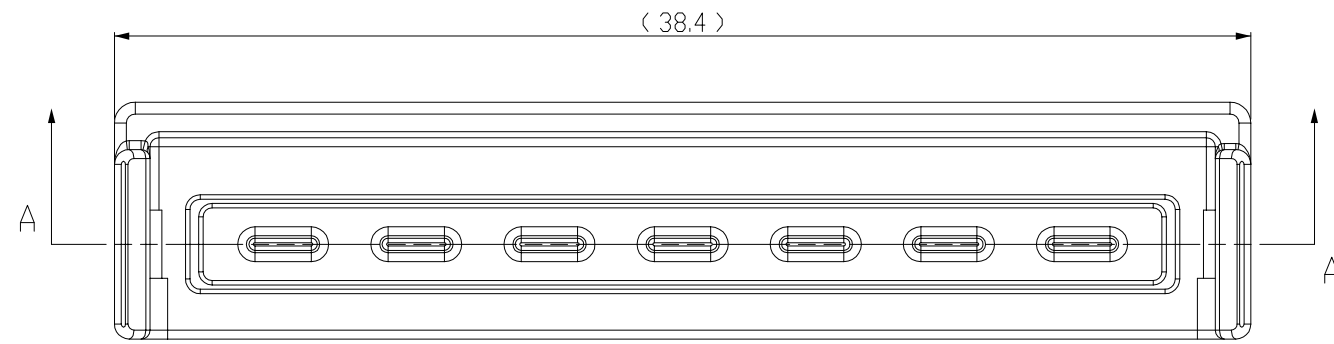

ALL RIGHTS RESERVED.

REVISIONS

P	LTR	DESCRIPTION	DATE	DWN	APVD
	A	RELEASED	11.JUN.'10	KT	HG
	B	REVISED (ECR-14-009134)	18.JUN.'14	JM	HG

3D VIEW SCALE 2:1

SECTION A-A

NOTES

- 1. GENERAL TOLERANCE: ±0.3, ±3°
- 2. APPLICABLE MATING PART NO: 2005499-X

THIS DRAWING IS A CONTROLLED DOCUMENT.

DIMENSIONS:	TOLERANCES UNLESS OTHERWISE SPECIFIED:
mm	
	0 PLC ±
	1 PLC ±
	2 PLC ±
	3 PLC ±
	4 PLC ±
	ANGLES ±
MATERIAL	FINISH
-	-

DWN JM JEON		TE Connectivity	
CHK JW JUNG			
APVD HG CHO		NAME	
PRODUCT SPEC		REAR HOLDER FOR .025 30P JOINT ASSY	
APPLICATION SPEC		SIZE	RESTRICTED TO
WEIGHT		A3	-
CUSTOMER DRAWING		CAGE CODE	REV B
		00779	
		DRAWING NO	
		C-2005319	
		SCALE	SHEET
		4:1	1 OF 1