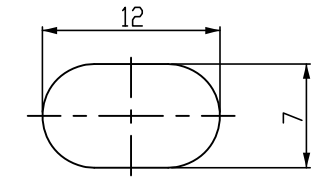

3D VIEW  
SCALE 2:1

SECTION A-A

- NOTE
1. GENERAL TOLERANCE:  $\pm 0.2$ ,  $\pm 3^\circ$
  2. PANNEL HOLE SIZE (T: 0.7 - 2.0mm)

SCALE 2:1

BLACK	PA66	CLIP HSG	2005362-2
COLOR	MATERIAL	DESCRIPTION	P/N

<small>THIS DRAWING IS A CONTROLLED DOCUMENT FOR TYCO ELECTRONICS CORPORATION IT IS SUBJECT TO CHANGE AND THE CONTROLLING ENGINEERING ORGANIZATION SHOULD BE CONTACTED FOR THE LATEST REVISION.</small>		DWN YM LEE CHK JW JUNG APVD HG CHO PRODUCT SPEC - APPLICATION SPEC - WEIGHT - CUSTOMER DRAWING		Tyco Electronics Kyungsan, Korea NAME SLOT CLIP FOR EJ MK-II CONNECTOR SIZE A3 CAGE CODE 00779 DRAWING NO ©=2005362 RESTRICTED TO - SCALE 4:1 SHEET 1 OF 1 REV A	
DIMENSIONS: mm 		TOLERANCES UNLESS OTHERWISE SPECIFIED: 0 PLC $\pm$ 1 PLC $\pm$ 2 PLC $\pm$ 3 PLC $\pm$ 4 PLC $\pm$ ANGLES $\pm$ FINISH			
MATERIAL SEE TABLE					