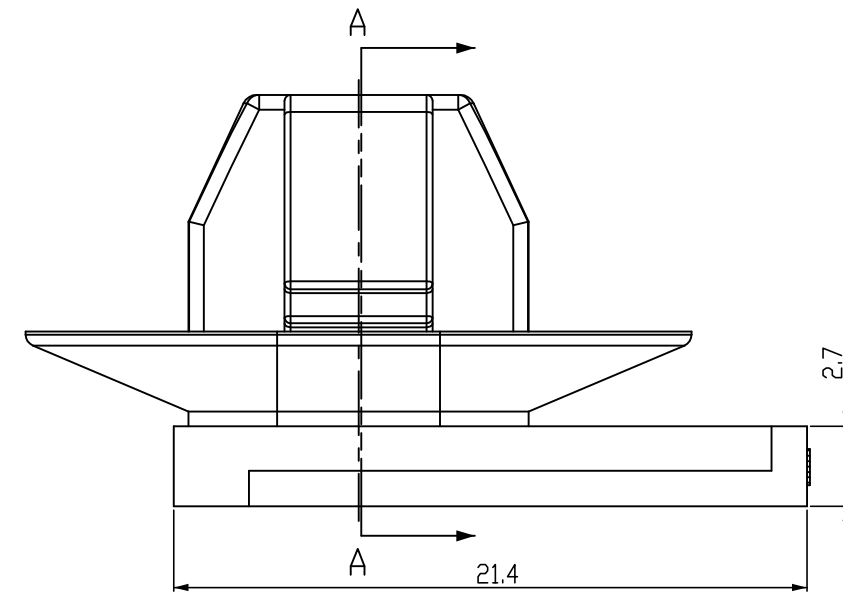

3D VIEW  
SCALE 2:1

SECTION A-A

- NOTE
1. GENERAL TOLERANCE:  $\pm 0.2$ ,  $\pm 3^\circ$
  2. PANNEL HOLE SIZE (T: 0.7 - 2.0mm)

SCALE 2:1

BLACK	PA66	CLIP HSG	2005362-2
COLOR	MATERIAL	DESCRIPTION	P/N

<small>THIS DRAWING IS A CONTROLLED DOCUMENT FOR TYCO ELECTRONICS CORPORATION IT IS SUBJECT TO CHANGE AND THE CONTROLLING ENGINEERING ORGANIZATION SHOULD BE CONTACTED FOR THE LATEST REVISION.</small>		DWN YM LEE CHK JW JUNG APVD HG CHO PRODUCT SPEC - APPLICATION SPEC - WEIGHT - CUSTOMER DRAWING		Tyco Electronics Kyungsan, Korea NAME SLOT CLIP FOR EJ MK-II CONNECTOR SIZE A3 CAGE CODE 00779 DRAWING NO ©=2005362 RESTRICTED TO - SCALE 4:1 SHEET 1 OF 1 REV A	
DIMENSIONS: mm 		TOLERANCES UNLESS OTHERWISE SPECIFIED: 0 PLC $\pm$ 1 PLC $\pm$ 2 PLC $\pm$ 3 PLC $\pm$ 4 PLC $\pm$ ANGLES $\pm$ FINISH			
MATERIAL SEE TABLE					