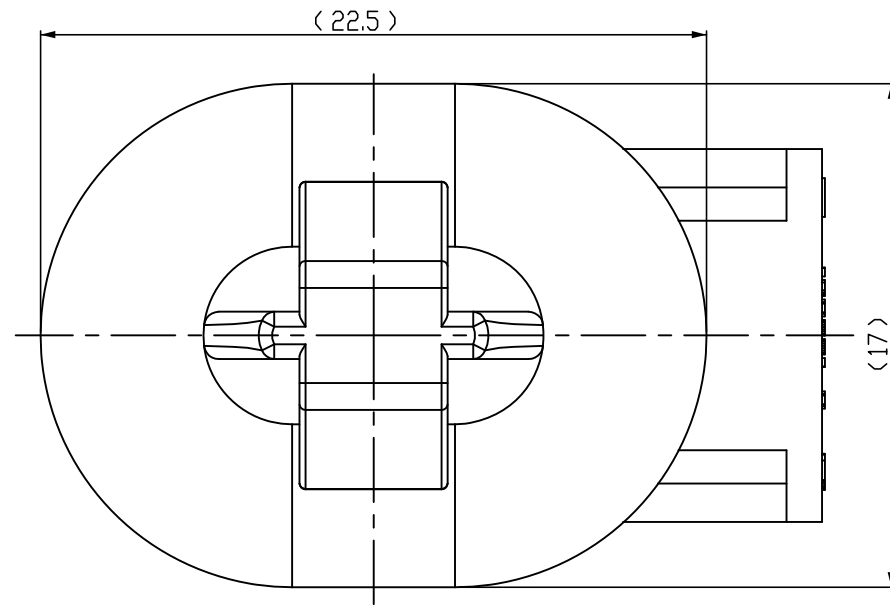

3D VIEW  
SCALE 2:1

SECTION A-A

- NOTE
1. GENERAL TOLERANCE:  $\pm 0.2$ ,  $\pm 3^\circ$
  2. PANNEL HOLE SIZE (T: 0.7 - 2.0mm)

SCALE 2:1

BLACK	PA66	CLIP HSG	2005362-2
COLOR	MATERIAL	DESCRIPTION	P/N

<small>THIS DRAWING IS A CONTROLLED DOCUMENT FOR TYCO ELECTRONICS CORPORATION IT IS SUBJECT TO CHANGE AND THE CONTROLLING ENGINEERING ORGANIZATION SHOULD BE CONTACTED FOR THE LATEST REVISION.</small>		DWN YM LEE CHK JW JUNG APVD HG CHO PRODUCT SPEC - APPLICATION SPEC - WEIGHT - CUSTOMER DRAWING		Tyco Electronics Kyungsan, Korea NAME SLOT CLIP FOR EJ MK-II CONNECTOR SIZE A3 CAGE CODE 00779 DRAWING NO ©=2005362 RESTRICTED TO - SCALE 4:1 SHEET 1 OF 1 REV A	
DIMENSIONS: mm 		TOLERANCES UNLESS OTHERWISE SPECIFIED: 0 PLC $\pm$ 1 PLC $\pm$ 2 PLC $\pm$ 3 PLC $\pm$ 4 PLC $\pm$ ANGLES $\pm$ FINISH			
MATERIAL SEE TABLE					