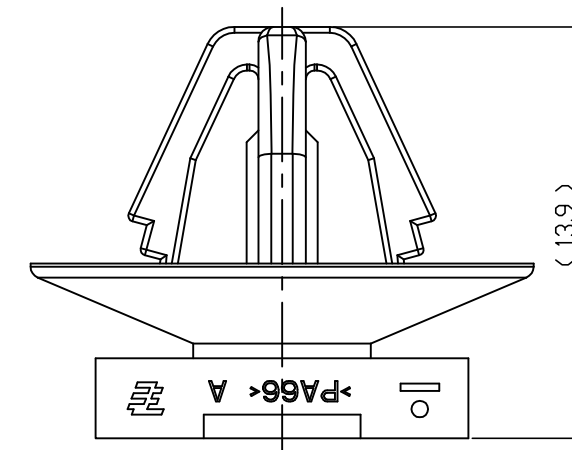

3D VIEW  
SCALE 2:1

SECTION A-A

- NOTE
1. GENERAL TOLERANCE:  $\pm 0.2$ ,  $\pm 3^\circ$
  2. PANNEL HOLE SIZE (T: 0.7 - 2.0mm)

SCALE 2:1

BLACK	PA66	CLIP HSG	2005362-2
COLOR	MATERIAL	DESCRIPTION	P/N

<small>THIS DRAWING IS A CONTROLLED DOCUMENT FOR TYCO ELECTRONICS CORPORATION IT IS SUBJECT TO CHANGE AND THE CONTROLLING ENGINEERING ORGANIZATION SHOULD BE CONTACTED FOR THE LATEST REVISION.</small>		DWN YM LEE CHK JW JUNG APVD HG CHO PRODUCT SPEC - APPLICATION SPEC - WEIGHT - CUSTOMER DRAWING		Tyco Electronics Kyungsan, Korea NAME SLOT CLIP FOR EJ MK-II CONNECTOR SIZE A3 CAGE CODE 00779 DRAWING NO ©=2005362 RESTRICTED TO - SCALE 4:1 SHEET 1 OF 1 REV A	
DIMENSIONS: mm 		TOLERANCES UNLESS OTHERWISE SPECIFIED: 0 PLC $\pm$ 1 PLC $\pm$ 2 PLC $\pm$ 3 PLC $\pm$ 4 PLC $\pm$ ANGLES $\pm$ FINISH			
MATERIAL SEE TABLE					