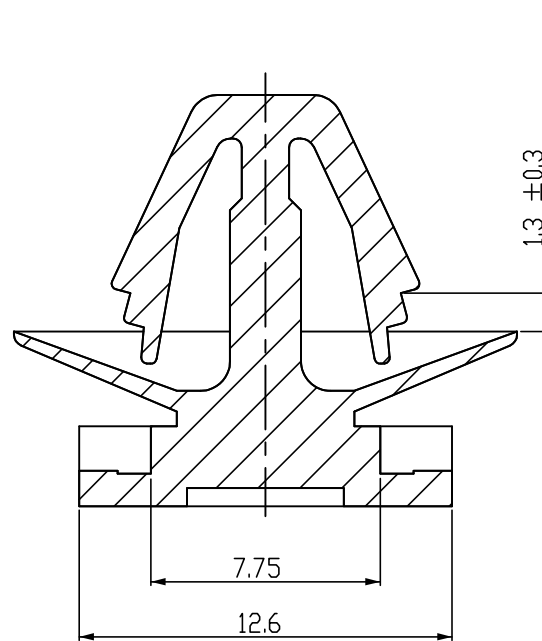

3D VIEW  
SCALE 2:1

SECTION A-A

- NOTE
1. GENERAL TOLERANCE:  $\pm 0.2$ ,  $\pm 3^\circ$
  2. PANNEL HOLE SIZE (T: 0.7 - 2.0mm)

SCALE 2:1

BLACK	PA66	CLIP HSG	2005362-2
COLOR	MATERIAL	DESCRIPTION	P/N

<small>THIS DRAWING IS A CONTROLLED DOCUMENT FOR TYCO ELECTRONICS CORPORATION IT IS SUBJECT TO CHANGE AND THE CONTROLLING ENGINEERING ORGANIZATION SHOULD BE CONTACTED FOR THE LATEST REVISION.</small>		DWN YM LEE CHK JW JUNG APVD HG CHO PRODUCT SPEC - APPLICATION SPEC - WEIGHT - CUSTOMER DRAWING		Tyco Electronics Kyungsan, Korea NAME SLOT CLIP FOR EJ MK-II CONNECTOR SIZE A3 CAGE CODE 00779 DRAWING NO ©=2005362 RESTRICTED TO - SCALE 4:1 SHEET 1 OF 1 REV A	
DIMENSIONS: mm 		TOLERANCES UNLESS OTHERWISE SPECIFIED: 0 PLC $\pm$ 1 PLC $\pm$ 2 PLC $\pm$ 3 PLC $\pm$ 4 PLC $\pm$ ANGLES $\pm$ FINISH			
MATERIAL SEE TABLE					