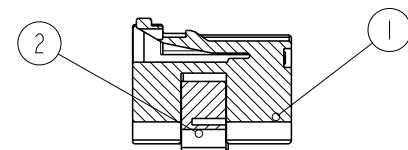

REVISIONS

P	LTR	DESCRIPTION	DATE	DWN	APVD
D		REVISED (ECR-16-017818)	16DEC2016	JM	YJ

ISOMETRIC VIEW

SECTION A-A

<TABLE 1>

TYPE	FINISH	P/N	WIRE RANGE (mm <sup>2</sup> )
.025	PRE-TIN	2005097-1	0.22
		2005427-1	0.37~0.56
.090	GOLD	1123343-2	0.3~0.5
		1897753-1	0.22~0.56
	PRE-TIN	1743654-1	0.3~0.5
		1743655-1	0.75~1.25
		1743656-1	1.5~2.0
	GOLD	1897598-1	2.5
	GOLD	1-368085-1	0.3~0.5

- NOTE
- GENERAL TOLERANCE: ±0.3, ±3°
  - CONDITION OF DELIVERY  
DBL IN 1st LOCKING POSITION
  - APPLICABLE CAP ASS'Y P/N: x-2005434-x
  - APPLICABLE RECEPTACLE CONTACT P/N: <TABLE 1>

NO	FINISH/COLOR	MATERIAL	DESCRIPTION	Q'TY
2	WHITE	PBT	PLUG DBL HSG	1
1	RED	PBT	PLUG HSG	1
	BROWN	PBT	PLUG HSG	1
	WHITE	PBT	PLUG HSG	1