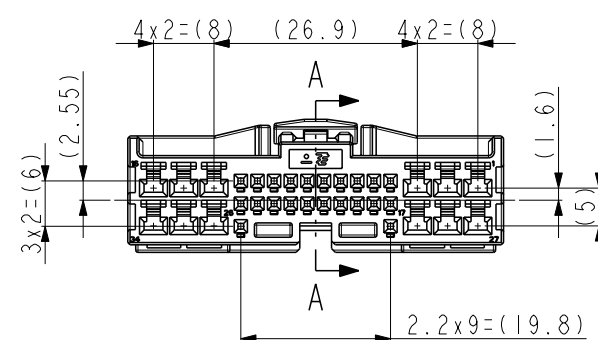

REVISIONS

P	LTR	DESCRIPTION	DATE	DWN	APVD
D		REVISED (ECR-16-017818)	16DEC2016	JM	YJ

ISOMETRIC VIEW

SECTION A-A

<TABLE 1>

TYPE	FINISH	P/N	WIRE RANGE (mm <sup>2</sup> )
.025	PRE-TIN	2005097-1	0.22
		2005427-1	0.37~0.56
.090	GOLD	1123343-2	0.3~0.5
		1897753-1	0.22~0.56
	PRE-TIN	1743654-1	0.3~0.5
		1743655-1	0.75~1.25
		1743656-1	1.5~2.0
	GOLD	1897598-1	2.5
	GOLD	1-368085-1	0.3~0.5

- NOTE
- GENERAL TOLERANCE: ±0.3, ±3°
  - CONDITION OF DELIVERY  
DBL IN 1st LOCKING POSITION
  - APPLICABLE CAP ASS'Y P/N: x-2005434-x
  - APPLICABLE RECEPTACLE CONTACT P/N: <TABLE 1>

NO	FINISH/COLOR	MATERIAL	DESCRIPTION	Q'TY
2	WHITE	PBT	PLUG DBL HSG	1
1	RED	PBT	PLUG HSG	1
	BROWN	PBT	PLUG HSG	1
	WHITE	PBT	PLUG HSG	1

ASS'Y P/N	DESCRIPTION
2005431-6	HYB 34P PLUG ASS'Y
2005431-4	HYB 34P PLUG ASS'Y
2005431-1	HYB 34P PLUG ASS'Y

THIS DRAWING IS A CONTROLLED DOCUMENT.

DIMENSIONS: mm	TOLERANCES UNLESS OTHERWISE SPECIFIED:
	0 PLC ±
	1 PLC ±
	2 PLC ±
	3 PLC ±
	4 PLC ±
	ANGLES ±
MATERIAL	FINISH
SEE TABLE	-

DWN CH PARK
CHK JW JUNG
APVD HG CHO
PRODUCT SPEC
APPLICATION SPEC
WEIGHT
CUSTOMER DRAWING

**TE** TE Connectivity

NAME  
025/090 HYBRID 34P PLUG ASS'Y

SIZE A3	CAGE CODE 00779	DRAWING NO C-2005431	RESTRICTED TO
------------	--------------------	-------------------------	---------------