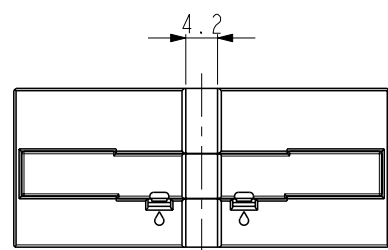

REVISIONS

P	LTR	DESCRIPTION	DATE	DWN	APVD
D		REVISED (ECR-16-017818)	16DEC2016	JM	YJ

ISOMETRIC VIEW

SECTION A-A

<TABLE 1>

TYPE	FINISH	P/N	WIRE RANGE (mm <sup>2</sup> )
.025	PRE-TIN	2005097-1	0.22
		2005427-1	0.37~0.56
.090	GOLD	1123343-2	0.3~0.5
		1897753-1	0.22~0.56
	PRE-TIN	1743654-1	0.3~0.5
		1743655-1	0.75~1.25
		1743656-1	1.5~2.0
	GOLD	1897598-1	2.5
	GOLD	1-368085-1	0.3~0.5

- NOTE
- GENERAL TOLERANCE: ±0.3, ±3°
  - CONDITION OF DELIVERY  
DBL IN 1st LOCKING POSITION
  - APPLICABLE CAP ASS'Y P/N: x-2005434-x
  - APPLICABLE RECEPTACLE CONTACT P/N: <TABLE 1>

NO	FINISH/COLOR	MATERIAL	DESCRIPTION	Q'TY
2	WHITE	PBT	PLUG DBL HSG	1
1	RED	PBT	PLUG HSG	1
	BROWN	PBT	PLUG HSG	1
	WHITE	PBT	PLUG HSG	1

ASS'Y P/N	DESCRIPTION
2005431-6	HYB 34P PLUG ASS'Y
2005431-4	HYB 34P PLUG ASS'Y
2005431-1	HYB 34P PLUG ASS'Y

THIS DRAWING IS A CONTROLLED DOCUMENT.

DIMENSIONS: mm	TOLERANCES UNLESS OTHERWISE SPECIFIED:
	0 PLC ±
	1 PLC ±
	2 PLC ±
	3 PLC ±
	4 PLC ±
	ANGLES ±
MATERIAL	FINISH
SEE TABLE	-