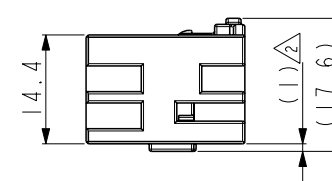

REVISIONS

P	LTR	DESCRIPTION	DATE	DWN	APVD
D		REVISED (ECR-16-017818)	16DEC2016	JM	YJ

ISOMETRIC VIEW

SECTION A-A

<TABLE 1>

TYPE	FINISH	P/N	WIRE RANGE (mm <sup>2</sup> )
.025	PRE-TIN	2005097-1	0.22
		2005427-1	0.37~0.56
.090	GOLD	1123343-2	0.3~0.5
		1897753-1	0.22~0.56
	PRE-TIN	1743654-1	0.3~0.5
		1743655-1	0.75~1.25
		1743656-1	1.5~2.0
	GOLD	1897598-1	2.5
	GOLD	1-368085-1	0.3~0.5

- NOTE
- GENERAL TOLERANCE: ±0.3, ±3°
  - CONDITION OF DELIVERY  
DBL IN 1st LOCKING POSITION
  - APPLICABLE CAP ASS'Y P/N: x-2005434-x
  - APPLICABLE RECEPTACLE CONTACT P/N: <TABLE 1>

NO	FINISH/COLOR	MATERIAL	DESCRIPTION	Q'TY
2	WHITE	PBT	PLUG DBL HSG	1
1	RED	PBT	PLUG HSG	1
	BROWN	PBT	PLUG HSG	1
	WHITE	PBT	PLUG HSG	1

ASS'Y P/N	DESCRIPTION
2005431-6	HYB 34P PLUG ASS'Y
2005431-4	HYB 34P PLUG ASS'Y
2005431-1	HYB 34P PLUG ASS'Y

THIS DRAWING IS A CONTROLLED DOCUMENT.

DIMENSIONS: mm	TOLERANCES UNLESS OTHERWISE SPECIFIED:
	0 PLC ±
	1 PLC ±
	2 PLC ±
	3 PLC ±
	4 PLC ±
	ANGLES ±
MATERIAL	FINISH
SEE TABLE	-