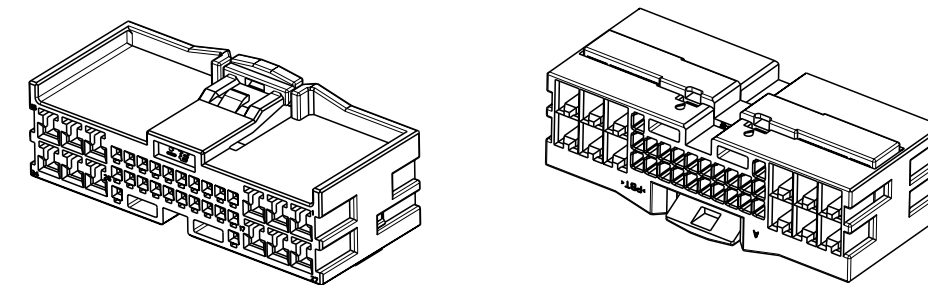

REVISIONS

P	LTR	DESCRIPTION	DATE	DWN	APVD
D		REVISED (ECR-16-017818)	16DEC2016	JM	YJ

ISOMETRIC VIEW

SECTION A-A

<TABLE 1>

TYPE	FINISH	P/N	WIRE RANGE (mm <sup>2</sup> )
.025	PRE-TIN	2005097-1	0.22
		2005427-1	0.37~0.56
.090	GOLD	1123343-2	0.3~0.5
		1897753-1	0.22~0.56
	PRE-TIN	1743654-1	0.3~0.5
		1743655-1	0.75~1.25
		1743656-1	1.5~2.0
	GOLD	1897598-1	2.5
	GOLD	1-368085-1	0.3~0.5

- NOTE
- GENERAL TOLERANCE: ±0.3, ±3°
  - CONDITION OF DELIVERY  
DBL IN 1st LOCKING POSITION
  - APPLICABLE CAP ASS'Y P/N: x-2005434-x
  - APPLICABLE RECEPTACLE CONTACT P/N: <TABLE 1>

NO	FINISH/COLOR	MATERIAL	DESCRIPTION	Q'TY
2	WHITE	PBT	PLUG DBL HSG	1
1	RED	PBT	PLUG HSG	1
	BROWN	PBT	PLUG HSG	1
	WHITE	PBT	PLUG HSG	1