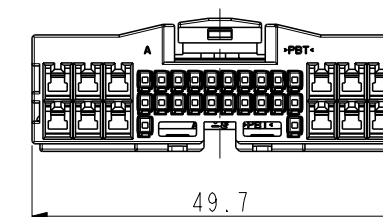

REVISIONS

P	LTR	DESCRIPTION	DATE	DWN	APVD
D		REVISED (ECR-16-017818)	16DEC2016	JM	YJ

ISOMETRIC VIEW

SECTION A-A

<TABLE 1>

TYPE	FINISH	P/N	WIRE RANGE (mm <sup>2</sup> )
.025	PRE-TIN	2005097-1	0.22
		2005427-1	0.37~0.56
.090	GOLD	1123343-2	0.3~0.5
		1897753-1	0.22~0.56
	PRE-TIN	1743654-1	0.3~0.5
		1743655-1	0.75~1.25
		1743656-1	1.5~2.0
	GOLD	1897598-1	2.5
	GOLD	1-368085-1	0.3~0.5

- NOTE
- GENERAL TOLERANCE: ±0.3, ±3°
  - CONDITION OF DELIVERY  
DBL IN 1st LOCKING POSITION
  - APPLICABLE CAP ASS'Y P/N: x-2005434-x
  - APPLICABLE RECEPTACLE CONTACT P/N: <TABLE 1>

NO	FINISH/COLOR	MATERIAL	DESCRIPTION	Q'TY
2	WHITE	PBT	PLUG DBL HSG	1
1	RED	PBT	PLUG HSG	1
	BROWN	PBT	PLUG HSG	1
	WHITE	PBT	PLUG HSG	1

ASS'Y P/N	DESCRIPTION
2005431-6	HYB 34P PLUG ASS'Y
2005431-4	HYB 34P PLUG ASS'Y
2005431-1	HYB 34P PLUG ASS'Y

THIS DRAWING IS A CONTROLLED DOCUMENT.

DIMENSIONS: mm	TOLERANCES UNLESS OTHERWISE SPECIFIED:
	0 PLC ±
	1 PLC ±
	2 PLC ±
	3 PLC ±
	4 PLC ±
	ANGLES ±
MATERIAL	FINISH
SEE TABLE	-