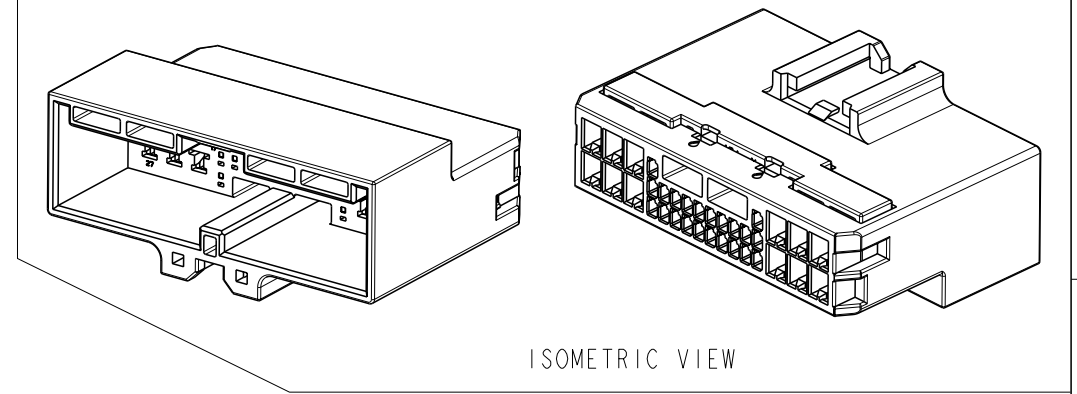

REVISIONS

P	LTR	DESCRIPTION	DATE	DWN	APVD
D		REVISED (ECR-16-017818)	16DEC2016	JM	YJ

SECTION A - A

<TABLE 1>

TYPE	FINISH	P/N	WIRE RANGE (mm ²)
.025	PRE-TIN	2005098-1	0.22
	GOLD	2005154-1	0.37~0.56
.090	PRE-TIN	1897752-1	0.22~0.56
		368088-1	0.3~0.5
		368087-1	0.85~1.25
	GOLD	368086-1	2.0~2.5
	GOLD	1-368088-1	0.3~0.5

NOTE
 1. GENERAL TOLERANCE: ±0.3, ±3°
 2. CONDITION OF DELIVERY
 DBL IN 1st LOCKING POSITION
 3. APPLICABLE PLUG ASS'Y P/N: x-2005431-x
 4. APPLICABLE TAB CONTACT P/N: <TABLE 1>

NO	FINISH/COLOR	MATERIAL	DESCRIPTION	Q'TY	ASS'Y P/N	DESCRIPTION
2	WHITE	PBT	CAP DBL HSG	1	2005434-6	HYB 34P CAP ASS'Y
1	RED	PBT	CAP HSG	1	2005434-4	HYB 34P CAP ASS'Y
	BROWN	PBT	CAP HSG	1		
	WHITE	PBT	CAP HSG	1		
					2005434-1	HYB 34P CAP ASS'Y