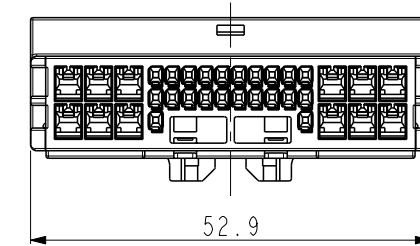

REVISIONS

P	LTR	DESCRIPTION	DATE	DWN	APVD
D		REVISED (ECR-16-017818)	16DEC2016	JM	YJ

SECTION A - A

<TABLE 1>

TYPE	FINISH	P/N	WIRE RANGE (mm ²)
.025	PRE-TIN	2005098-1	0.22
	GOLD	2005154-1	0.37~0.56
.090	PRE-TIN	1897752-1	0.22~0.56
		368088-1	0.3~0.5
		368087-1	0.85~1.25
	GOLD	368086-1	2.0~2.5
	GOLD	1-368088-1	0.3~0.5

NOTE
 1. GENERAL TOLERANCE: ±0.3, ±3°
 2. CONDITION OF DELIVERY
 DBL IN 1st LOCKING POSITION
 3. APPLICABLE PLUG ASS'Y P/N: x-2005431-x
 4. APPLICABLE TAB CONTACT P/N: <TABLE 1>

NO	FINISH/COLOR	MATERIAL	DESCRIPTION	Q'TY	ASS'Y P/N	DESCRIPTION
2	WHITE	PBT	CAP DBL HSG	1	2005434-6	HYB 34P CAP ASS'Y
1	RED	PBT	CAP HSG	1	2005434-4	HYB 34P CAP ASS'Y
	BROWN	PBT	CAP HSG	1		
	WHITE	PBT	CAP HSG	1		
					2005434-1	HYB 34P CAP ASS'Y

THIS DRAWING IS A CONTROLLED DOCUMENT.

DIMENSIONS: mm	TOLERANCES UNLESS OTHERWISE SPECIFIED: 0 PLC ± 1 PLC ± 2 PLC ± 3 PLC ± 4 PLC ± ANGLES ± FINISH ±
MATERIAL SEE TABLE	

DWN CH PARK	TE Connectivity
CHK JW JUNG	
APVD HG CHO	
PRODUCT SPEC	
APPLICATION SPEC	
WEIGHT	
CUSTOMER DRAWING	