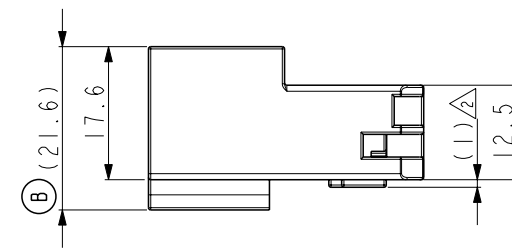

REVISIONS

P	LTR	DESCRIPTION	DATE	DWN	APVD
D		REVISED (ECR-16-017818)	16DEC2016	JM	YJ

SECTION A - A

<TABLE 1>

TYPE	FINISH	P/N	WIRE RANGE (mm ²)
.025	PRE-TIN	2005098-1	0.22
	GOLD	2005154-1	0.37~0.56
.090	PRE-TIN	1897752-1	0.22~0.56
		368088-1	0.3~0.5
		368087-1	0.85~1.25
	GOLD	368086-1	2.0~2.5
	GOLD	1-368088-1	0.3~0.5

NOTE
 1. GENERAL TOLERANCE: ±0.3, ±3°
 2. CONDITION OF DELIVERY
 DBL IN 1st LOCKING POSITION
 3. APPLICABLE PLUG ASS'Y P/N: x-2005431-x
 4. APPLICABLE TAB CONTACT P/N: <TABLE 1>

NO	FINISH/COLOR	MATERIAL	DESCRIPTION	Q'TY	ASS'Y P/N	DESCRIPTION
2	WHITE	PBT	CAP DBL HSG	1	2005434-6	HYB 34P CAP ASS'Y
1	RED	PBT	CAP HSG	1	2005434-4	HYB 34P CAP ASS'Y
	BROWN	PBT	CAP HSG	1		
	WHITE	PBT	CAP HSG	1		
					2005434-1	HYB 34P CAP ASS'Y

THIS DRAWING IS A CONTROLLED DOCUMENT.

DIMENSIONS: mm	TOLERANCES UNLESS OTHERWISE SPECIFIED: 0 PLC ± 1 PLC ± 2 PLC ± 3 PLC ± 4 PLC ± ANGLES ± FINISH ±
MATERIAL SEE TABLE	

DWN CH PARK	TE Connectivity
CHK JW JUNG	
APVD HG CHO	
PRODUCT SPEC	
APPLICATION SPEC	
WEIGHT	
CUSTOMER DRAWING	

NAME 025/090 HYBRID 34P CAP ASS'Y			
SIZE A3	CAGE CODE 00779	DRAWING NO C-2005434	RESTRICTED TO
SCALE 1:1	SHEET 1	OF 1	REV D

printed on 1 Feb 2021 17:01 from TE24267

X-ON Electronics

Largest Supplier of Electrical and Electronic Components