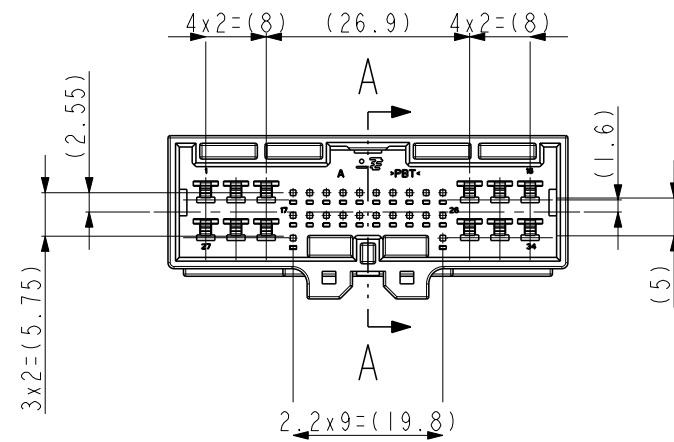

REVISIONS

P	LTR	DESCRIPTION	DATE	DWN	APVD
D		REVISED (ECR-16-017818)	16DEC2016	JM	YJ

SECTION A - A

<TABLE 1>

TYPE	FINISH	P/N	WIRE RANGE (mm ²)
.025	PRE-TIN	2005098-1	0.22
	GOLD	2005154-1	0.37~0.56
.090	PRE-TIN	1897752-1	0.22~0.56
		368088-1	0.3~0.5
		368087-1	0.85~1.25
	GOLD	368086-1	2.0~2.5
	GOLD	1-368088-1	0.3~0.5

NOTE
 1. GENERAL TOLERANCE: ±0.3, ±3°
 2. CONDITION OF DELIVERY
 DBL IN 1st LOCKING POSITION
 3. APPLICABLE PLUG ASS'Y P/N: x-2005431-x
 4. APPLICABLE TAB CONTACT P/N: <TABLE 1>

NO	FINISH/COLOR	MATERIAL	DESCRIPTION	Q'TY	ASS'Y P/N	DESCRIPTION
2	WHITE	PBT	CAP DBL HSG	1	2005434-6	HYB 34P CAP ASS'Y
1	RED	PBT	CAP HSG	1	2005434-4	HYB 34P CAP ASS'Y
	BROWN	PBT	CAP HSG	1		
	WHITE	PBT	CAP HSG	1		
					2005434-1	HYB 34P CAP ASS'Y

THIS DRAWING IS A CONTROLLED DOCUMENT.

DIMENSIONS: mm	TOLERANCES UNLESS OTHERWISE SPECIFIED: 0 PLC ± 1 PLC ± 2 PLC ± 3 PLC ± 4 PLC ± ANGLES ± FINISH ±
MATERIAL SEE TABLE	

DWN CH PARK	TE Connectivity
CHK JW JUNG	
APVD HG CHO	
PRODUCT SPEC	
APPLICATION SPEC	
WEIGHT	
CUSTOMER DRAWING	

NAME 025/090 HYBRID 34P CAP ASS'Y			
SIZE A3	CAGE CODE 00779	DRAWING NO C-2005434	RESTRICTED TO
SCALE 1:1	SHEET 1	OF 1	REV D

printed on 1 Feb 2021 17:01 from TE24267

X-ON Electronics

Largest Supplier of Electrical and Electronic Components