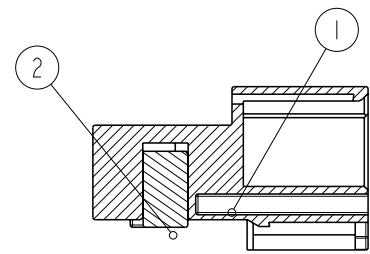

REVISIONS

P	LTR	DESCRIPTION	DATE	DWN	APVD
D		REVISED (ECR-16-017818)	16DEC2016	JM	YJ

SECTION A - A

<TABLE 1>

TYPE	FINISH	P/N	WIRE RANGE (mm ²)
.025	PRE-TIN	2005098-1	0.22
	GOLD	2005154-1	0.37~0.56
.090	PRE-TIN	1897752-1	0.22~0.56
		368088-1	0.3~0.5
		368087-1	0.85~1.25
	GOLD	368086-1	2.0~2.5
	GOLD	1-368088-1	0.3~0.5

NOTE
 1. GENERAL TOLERANCE: ±0.3, ±3°
 2. CONDITION OF DELIVERY
 DBL IN 1st LOCKING POSITION
 3. APPLICABLE PLUG ASS'Y P/N: x-2005431-x
 4. APPLICABLE TAB CONTACT P/N: <TABLE 1>

NO	FINISH/COLOR	MATERIAL	DESCRIPTION	Q'TY	ASS'Y P/N	DESCRIPTION
2	WHITE	PBT	CAP DBL HSG	1	2005434-6	HYB 34P CAP ASS'Y
1	RED	PBT	CAP HSG	1	2005434-4	HYB 34P CAP ASS'Y
	BROWN	PBT	CAP HSG	1		
	WHITE	PBT	CAP HSG	1		
					2005434-1	HYB 34P CAP ASS'Y

THIS DRAWING IS A CONTROLLED DOCUMENT.

DIMENSIONS: mm	TOLERANCES UNLESS OTHERWISE SPECIFIED: 0 PLC ± 1 PLC ± 2 PLC ± 3 PLC ± 4 PLC ± ANGLES ± FINISH ±
MATERIAL SEE TABLE	

DWN CH PARK	TE Connectivity
CHK JW JUNG	
APVD HG CHO	
PRODUCT SPEC	
APPLICATION SPEC	
WEIGHT	
CUSTOMER DRAWING	