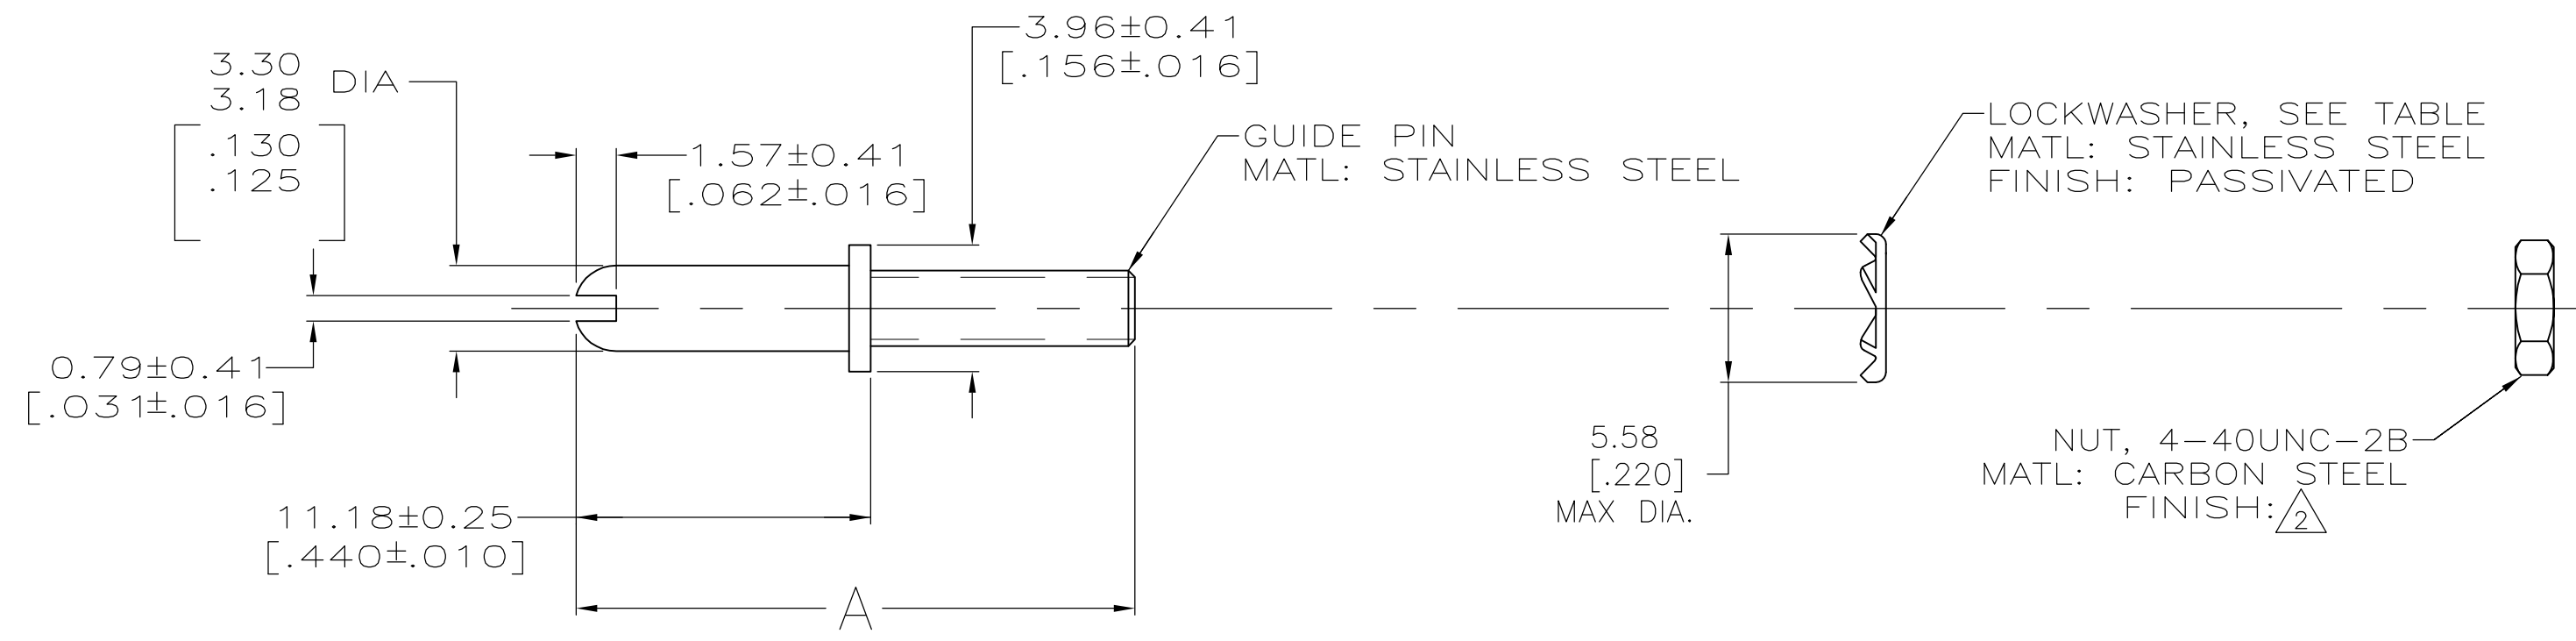

- $\triangle 2$ ZINC PLATE WITH NON-HEXAVALENT CHROMIUM.
- $\triangle 3$ OBSOLETE PARTS: OBSOLETE CIS STREAMLINING PER D.RENAUD/D.SINISI

	$\triangle 2$	STANDARD	EXTERNAL TOOTH	21.08±0.25 [.830±.010]	1-200833-1
$\triangle 3$ SUPERSEDED	$\triangle 2$	SMALL PACK	EXTERNAL TOOTH	21.08±0.25 [.830±.010]	1-200833-0
OBSOLETE	-	STANDARD	SPLIT	24.13-24.51 [.950-.965]	200833-8
SUPERSEDED BY 1-200833-1	$\triangle 2$	STANDARD	EXTERNAL TOOTH	21.08±0.25 [.830±.010]	200833-2
		NUT FINISH	PACKAGING TYPE	LOCKWASHER TYPE	A PART NUMBER

THIS DRAWING IS A CONTROLLED DOCUMENT.

DWN	D.GELTZ	04/19/93	 Tyco Electronics Corporation Harrisburg, PA 17105-3608
CHK	R.STONE	4-23-93	
APVD	-	-	NAME
PRODUCT SPEC	-	-	GUIDE PIN KIT, UNASSEMBLED, CORNER, MINIATURE RECTANGULAR, M SERIES
APPLICATION SPEC	-	-	-
WEIGHT	-	-	SIZE
			A3
			CAGE CODE
			00779
			DRAWING NO
			G-200833
			RESTRICTED TO
			-
CUSTOMER DRAWING			SCALE
			4:1
			SHEET
			1 OF 1
			REV
			AA2