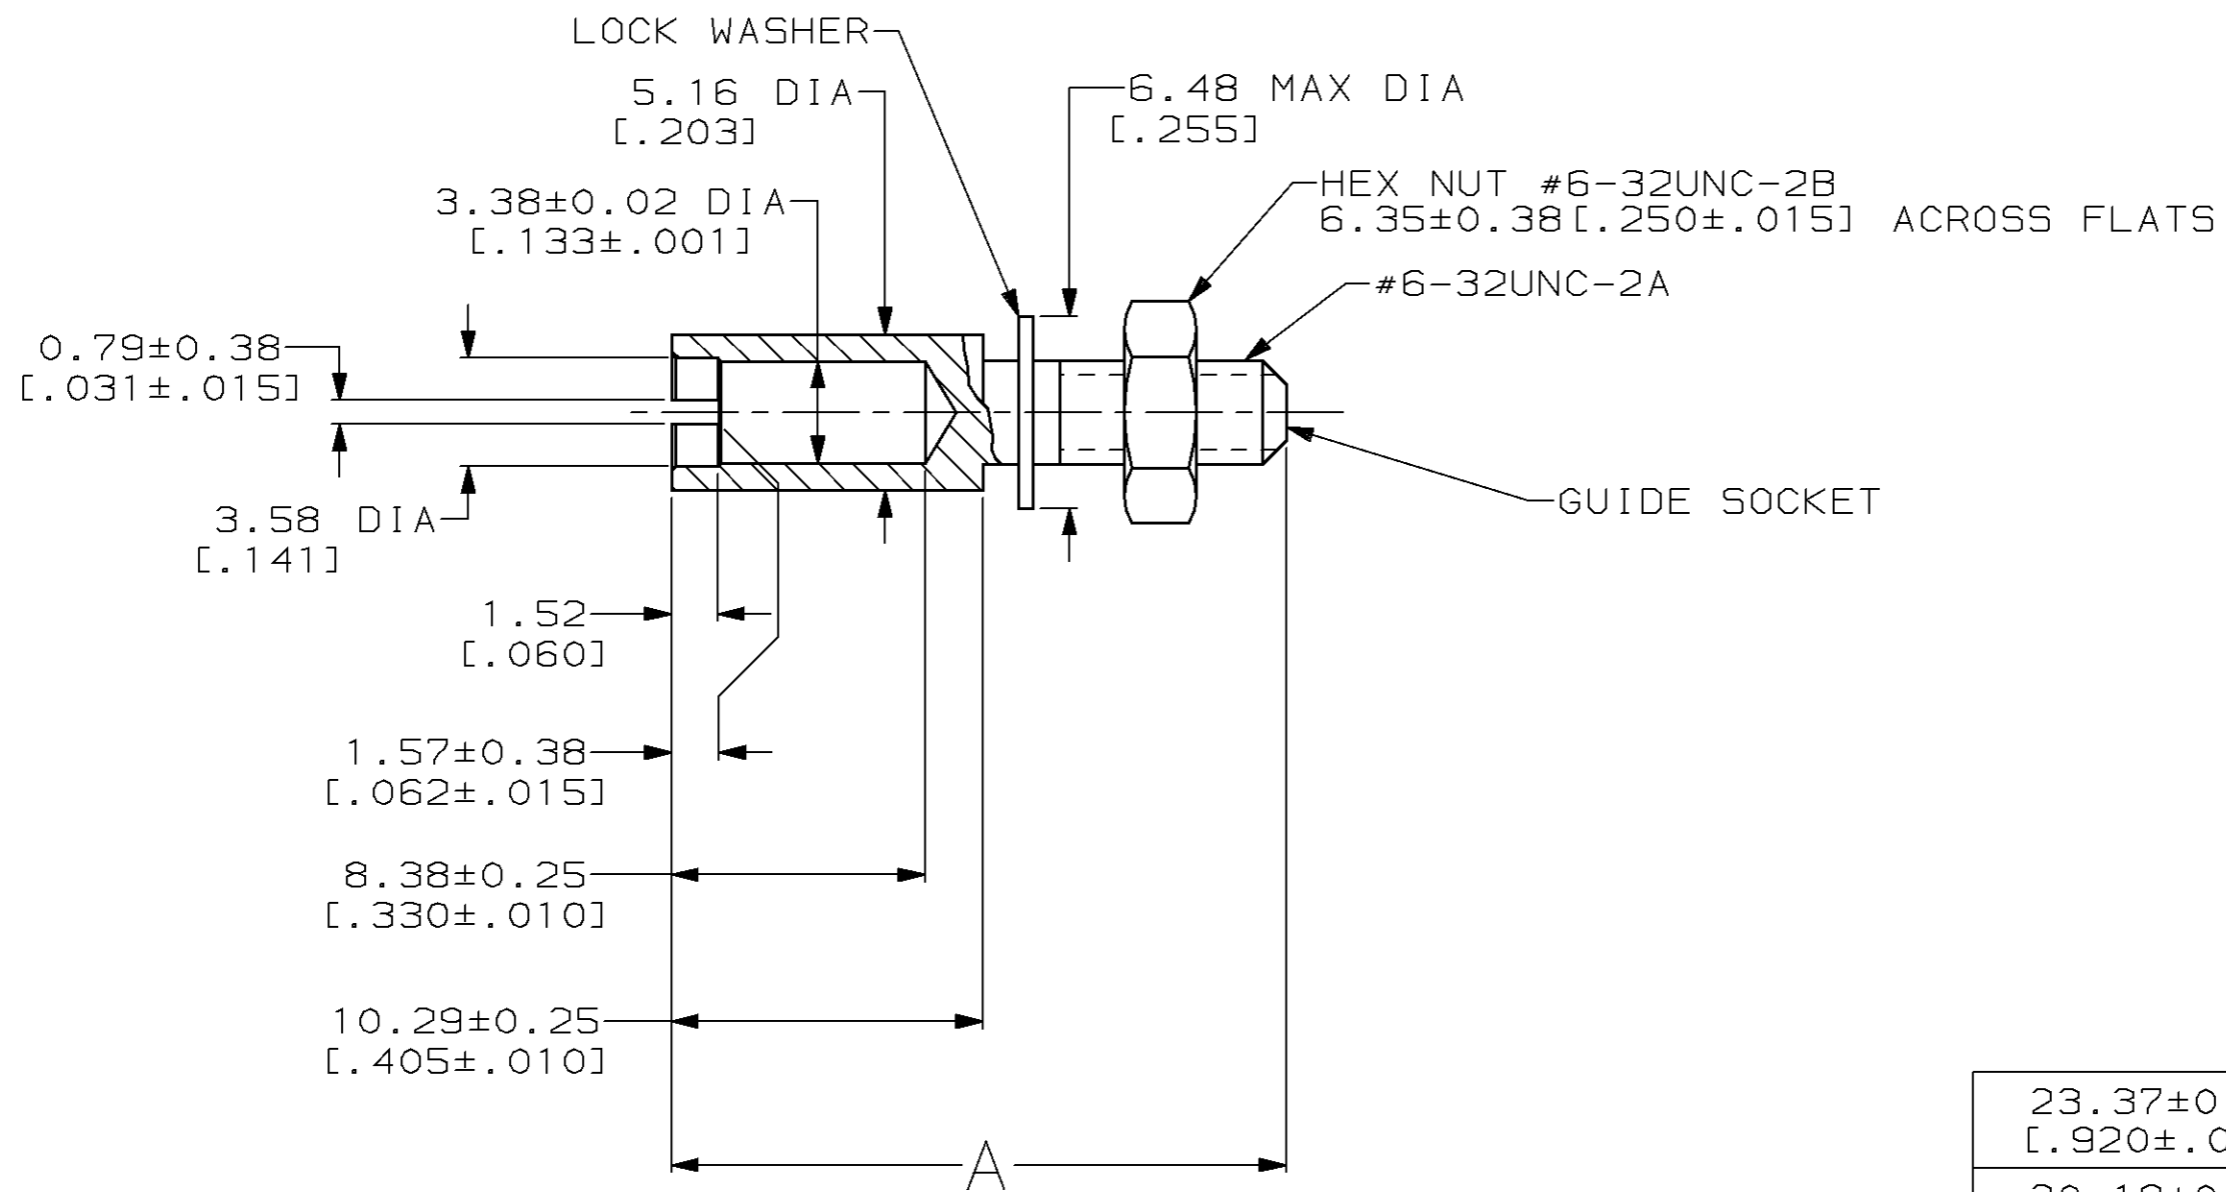

ASSEMBLED VIEW

23.37±0.25 [.920±.010]	201047-7
20.19±0.25 [.795±.010]	201047-2
A	PART NUMBER

- ① GUIDE SOCKET: STAINLESS STEEL.
LOCK WASHER: STAINLESS STEEL.
HEX NUT: CRS.
- ② HEX NUT: ZINC PLATED.

THIS DRAWING IS A CONTROLLED DOCUMENT FOR AMP INCORPORATED. IT IS SUBJECT TO CHANGE AND THE CONTROLLING ENGINEERING ORGANIZATION SHOULD BE CONTACTED FOR THE LATEST REVISION.		DWN C. REIFSNYDER 14 JUL 95	AMP Incorporated Harrisburg, PA 17105-3608												
DIMENSIONS: mm [INCHES]		CHK R. STONE 17 JUL 95													
TOLERANCES UNLESS OTHERWISE SPECIFIED:		APVD G. STEINHAUER 20 SEP 95													
<table border="1"> <tr><td>0 PLC</td><td>±-</td></tr> <tr><td>1 PLC</td><td>±-</td></tr> <tr><td>2 PLC</td><td>±0.13 [.005]</td></tr> <tr><td>3 PLC</td><td>±-</td></tr> <tr><td>4 PLC</td><td>±-</td></tr> <tr><td>ANGLES</td><td>±-</td></tr> </table>		0 PLC	±-	1 PLC	±-	2 PLC	±0.13 [.005]	3 PLC	±-	4 PLC	±-	ANGLES	±-	PRODUCT SPEC -	NAME GUIDE SOCKET KIT, UNASSEMBLED RECTANGULAR, MINIATURE, CORNER, COMPLETE, M SERIES
0 PLC	±-														
1 PLC	±-														
2 PLC	±0.13 [.005]														
3 PLC	±-														
4 PLC	±-														
ANGLES	±-														
MATERIAL ①	FINISH ②	APPLICATION SPEC -	SIZE A3												
		WEIGHT -	CAGE CODE 00779												
		CUSTOMER DRAWING	DRAWING NO C-201047												
		SCALE 4:1	SHEET 1 OF 1												
			REV W												