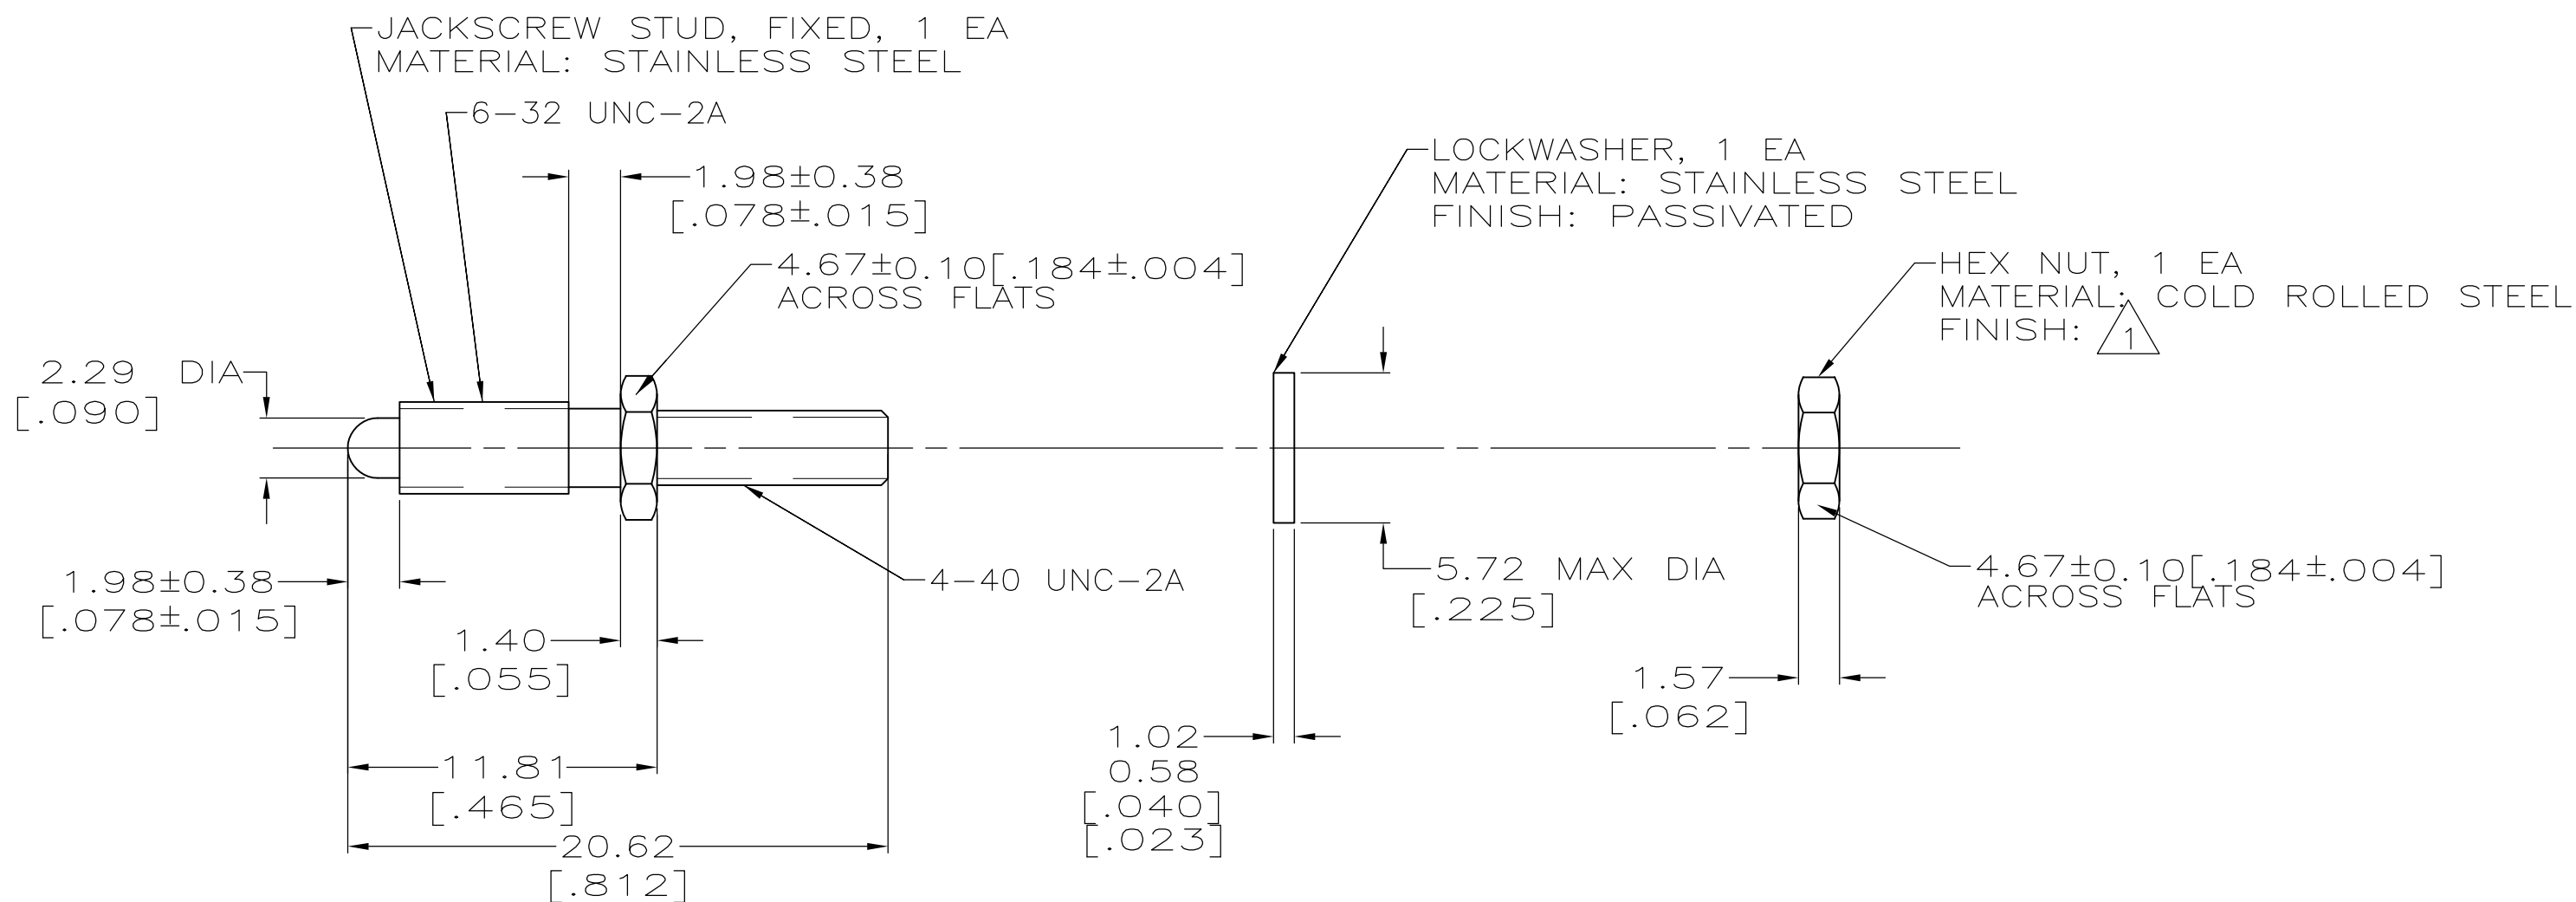

△ 1 ZINC PLATED

201092-4  
 SUPERSEDED BY 201092-4 201092-1  
 PART NUMBER

THIS DRAWING IS A CONTROLLED DOCUMENT.		DWN M.BINNER	09/26/94	Tyco Electronics Corporation Harrisburg, PA 17105-3608	
DIMENSIONS: mm [INCHES]		CHK R.STONE	1-20-95	NAME JACKSCREW KIT, UNASSEMBLED, M SERIES	
TOLERANCES UNLESS OTHERWISE SPECIFIED:		APVD -	-	PRODUCT SPEC -	
0 PLC ± -		APPLICATION SPEC -		SIZE A3	
1 PLC ± -		WEIGHT -		CAGE CODE 00779	DRAWING NO C-201092
2 PLC ± 0.13 [.005]		CUSTOMER DRAWING		RESTRICTED TO -	SCALE 4:1
3 PLC ± -		SCALE 4:1		SHEET 1 OF 1	REV L
4 PLC ± -		SCALE 4:1		SHEET 1 OF 1	REV L
ANGLES ± -		SCALE 4:1		SHEET 1 OF 1	REV L
FINISH SEE CALLOUT		SCALE 4:1		SHEET 1 OF 1	REV L
MATERIAL SEE CALLOUT		SCALE 4:1		SHEET 1 OF 1	REV L