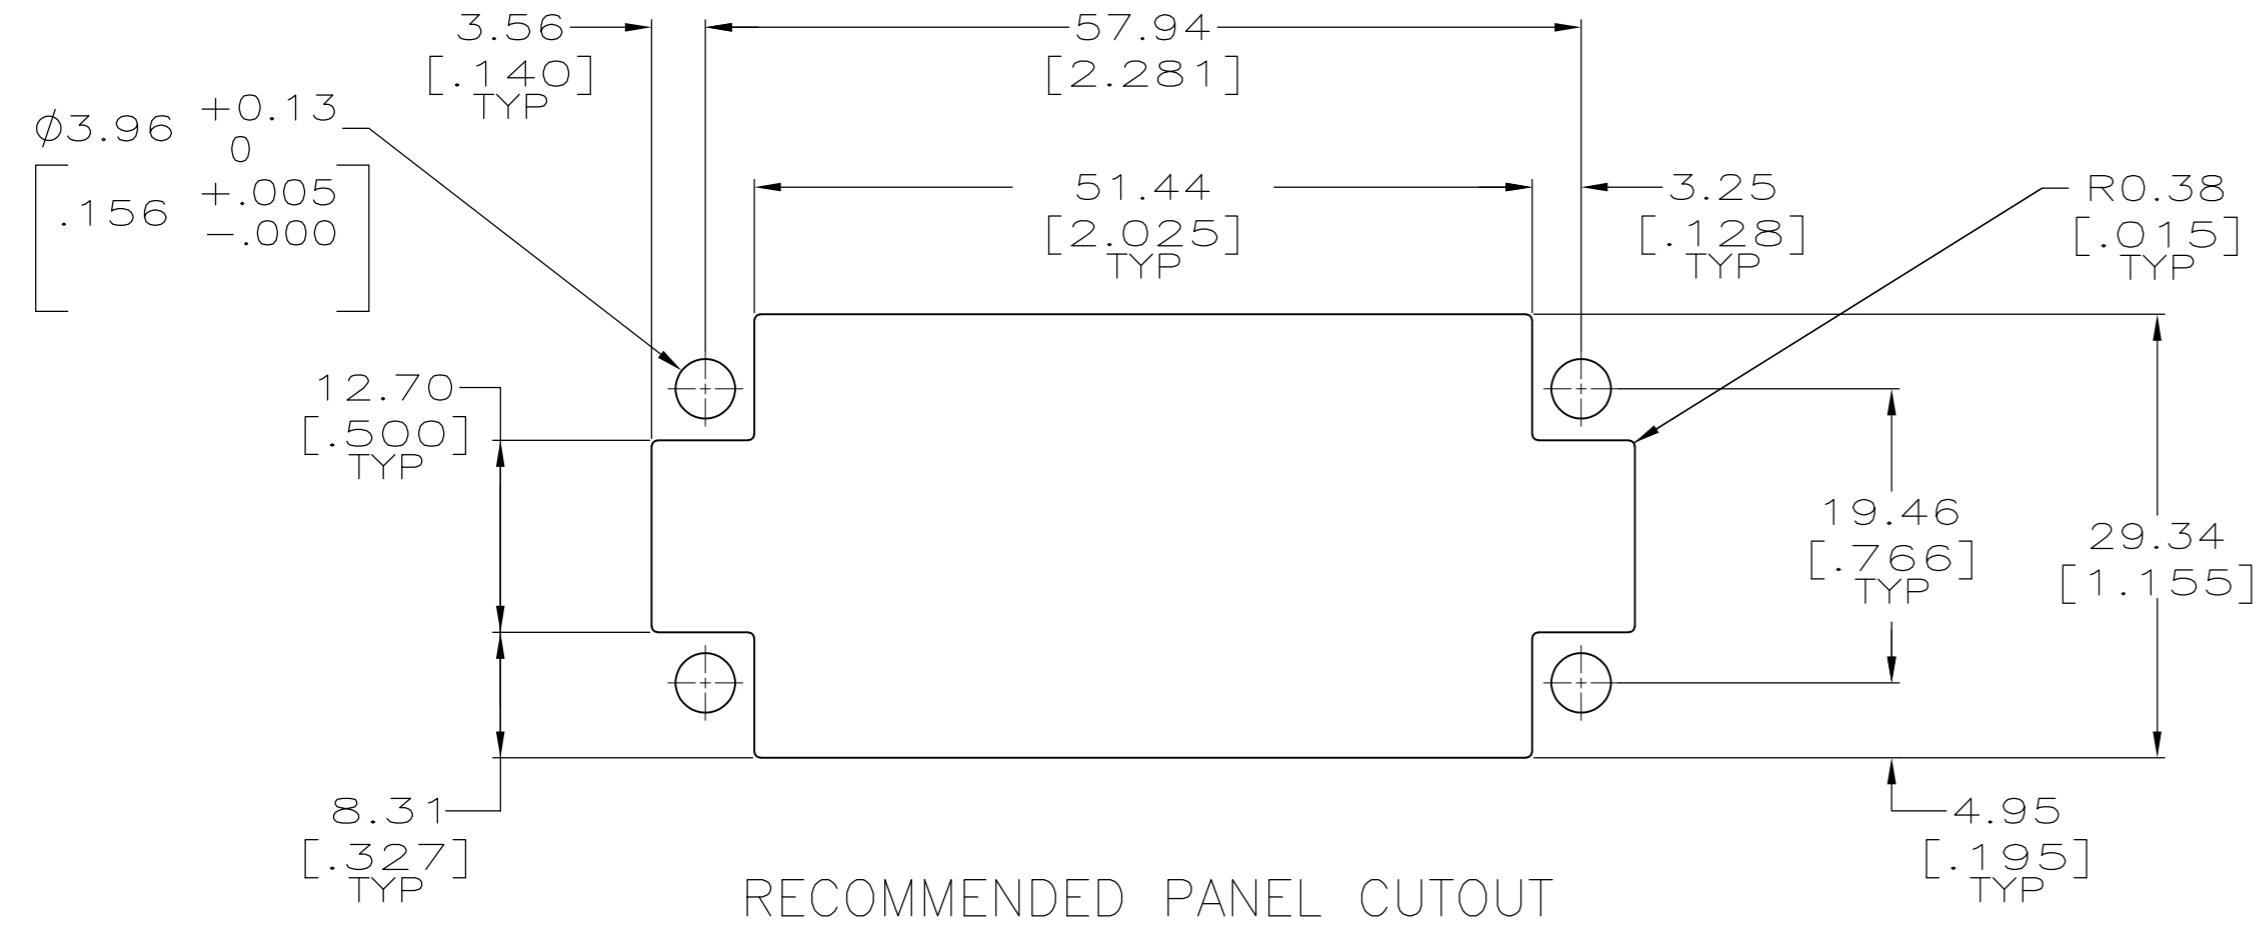

△	201310-3
△	201310-1
MATERIAL	PART NUMBER

THIS DRAWING IS A CONTROLLED DOCUMENT.		DWN C.REIFSNYDER 22 FEB 96	<b>STE</b> TE Connectivity	
DIMENSIONS: INCHES		CHK R.STONE 29 FEB 96		
TOLERANCES UNLESS OTHERWISE SPECIFIED:		APVD G.A.STEINHAUER 20 MAR 96	NAME BLOCK, 75 PLACE, MINIATURE RECTANGULAR, M SERIES	
0 PLC ± -		PRODUCT SPEC -	SIZE CAGE CODE DRAWING NO RESTRICTED TO	
1 PLC ± -		APPLICATION SPEC -	A2 00779 C=201310 -	
2 PLC ± 0.13 [.005]		WEIGHT .0728 LB	SCALE 2:1 SHEET 1 OF 1 REV AD1	
3 PLC ± -		CUSTOMER DRAWING		
4 PLC ± -				
ANGLES ± -				
FINISH -				