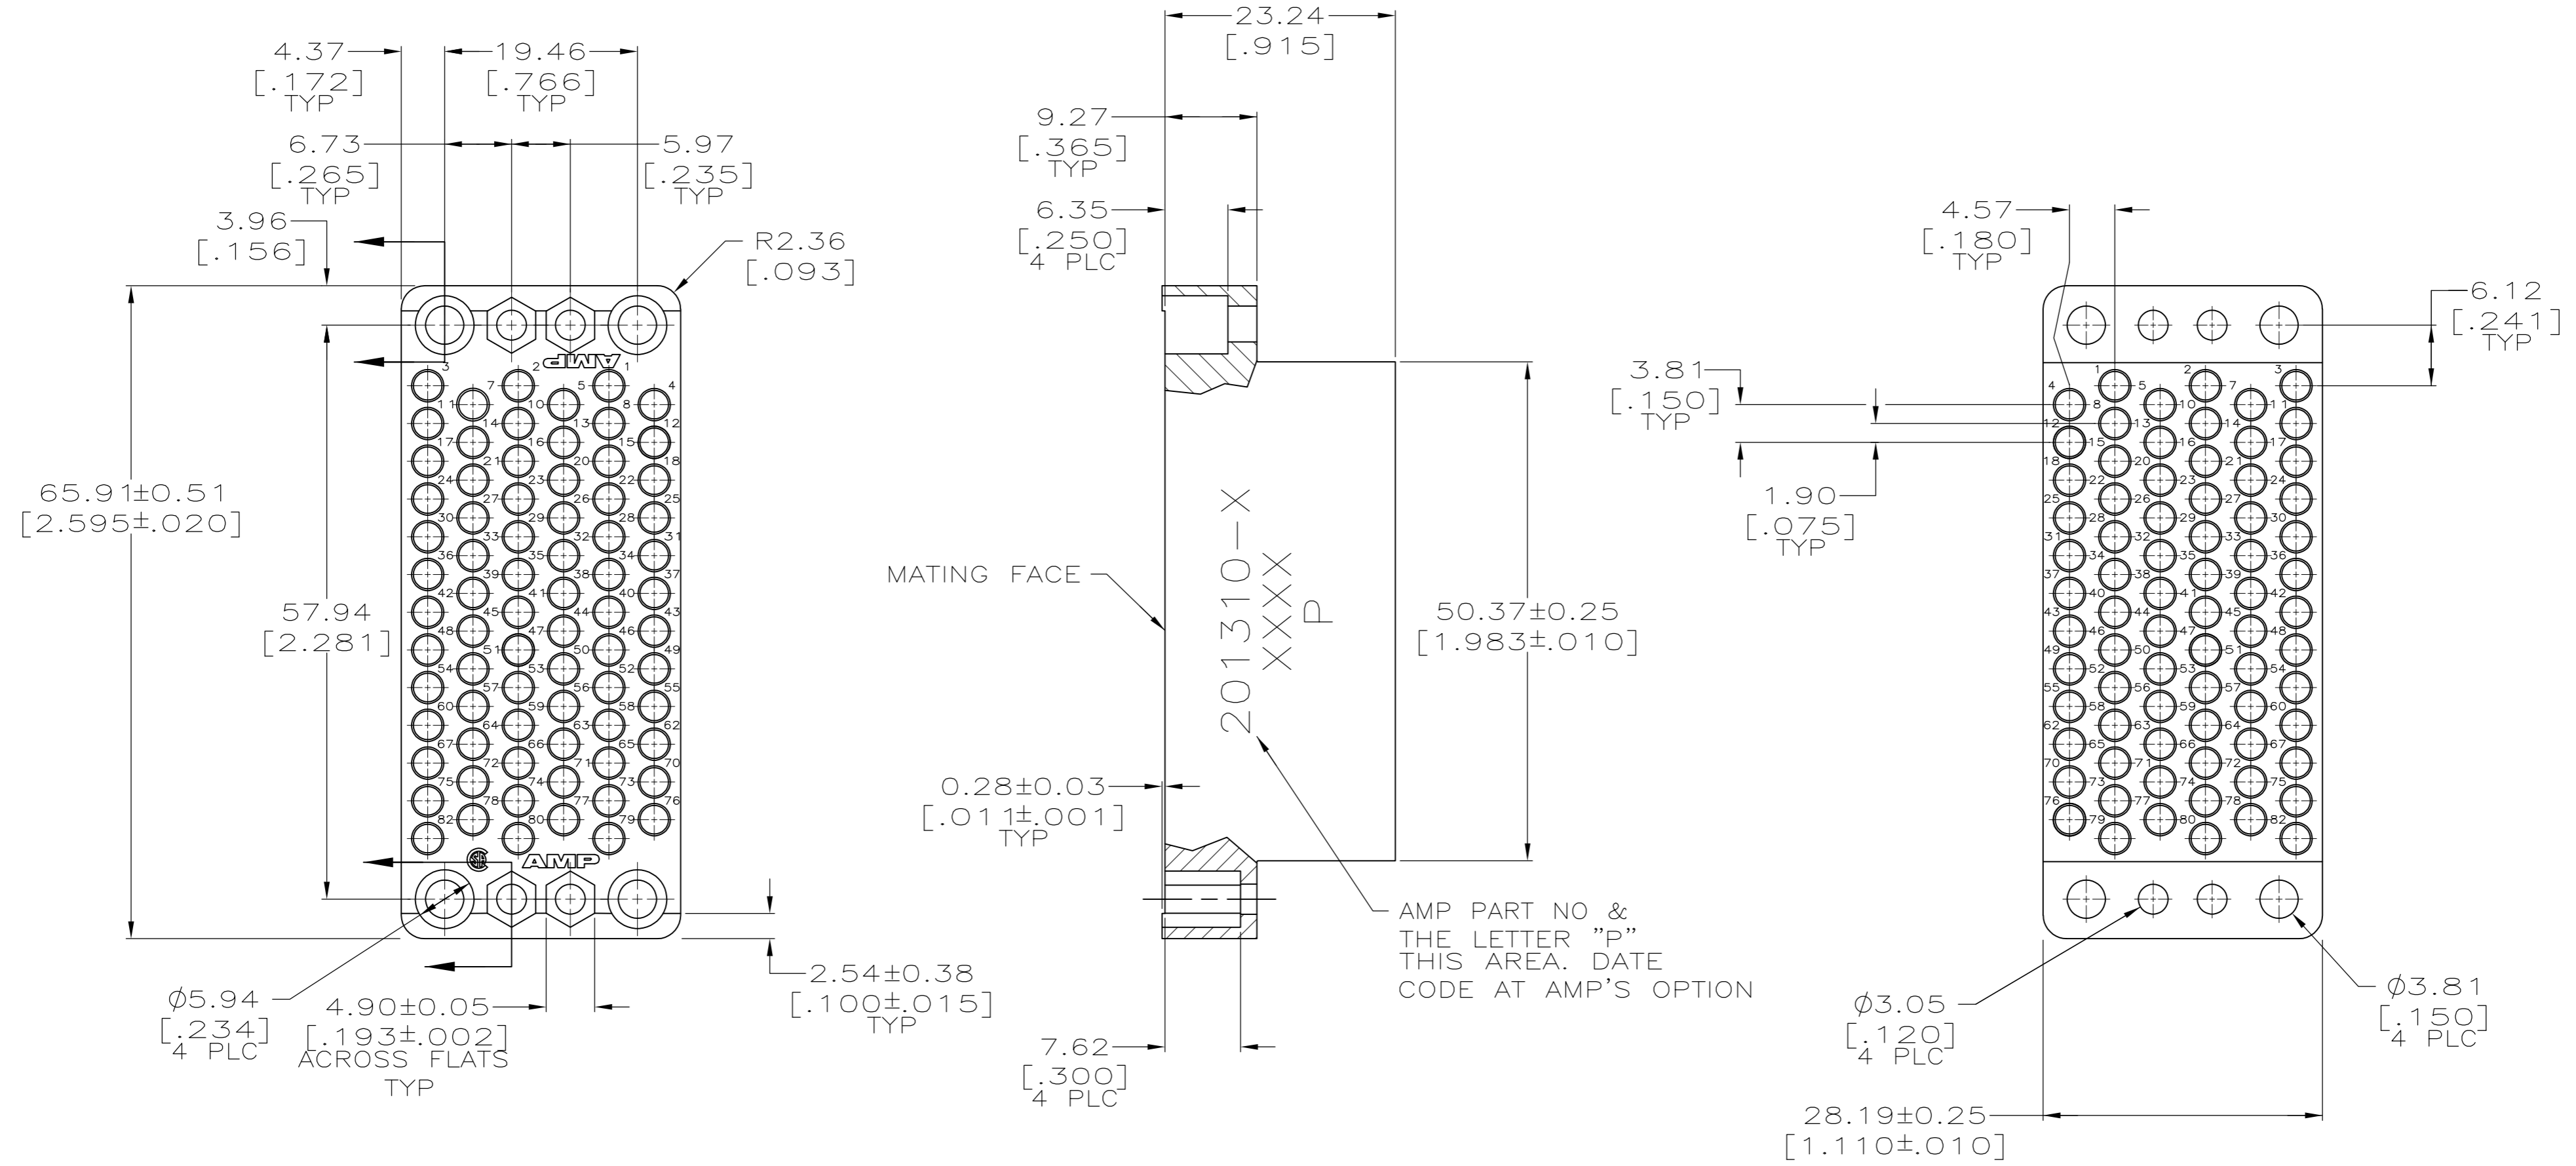

- △ PHENOLIC PER MIL-M-14, TYPE CFG, BLACK.
- △ DIALLYL PHTHALATE PER MIL-M-14, TYPE SDG-F, BLUE.
- 3. MATES WITH BLOCK 201311 AND ACCOMODATES TYPE II, TYPE III+ OR TYPE VI #16 PIN OR SOCKET CONTACTS.

△	201310-3
△	201310-1
MATERIAL	PART NUMBER

THIS DRAWING IS A CONTROLLED DOCUMENT.		DWN C.REIFSNYDER 22 FEB 96	<b>STE</b> TE Connectivity	
DIMENSIONS: INCHES		CHK R.STONE 29 FEB 96		
TOLERANCES UNLESS OTHERWISE SPECIFIED:		APVD G.A.STEINHAUER 20 MAR 96	NAME BLOCK, 75 PLACE, MINIATURE RECTANGULAR, M SERIES	
0 PLC ± -		PRODUCT SPEC -	SIZE CAGE CODE DRAWING NO RESTRICTED TO	
1 PLC ± -		APPLICATION SPEC -	A2 00779 C=201310 -	
2 PLC ± 0.13 [.005]		WEIGHT .0728 LB	SCALE 2:1 SHEET 1 OF 1 REV AD1	
3 PLC ± -		CUSTOMER DRAWING		
4 PLC ± -				
ANGLES ± -				
FINISH -				