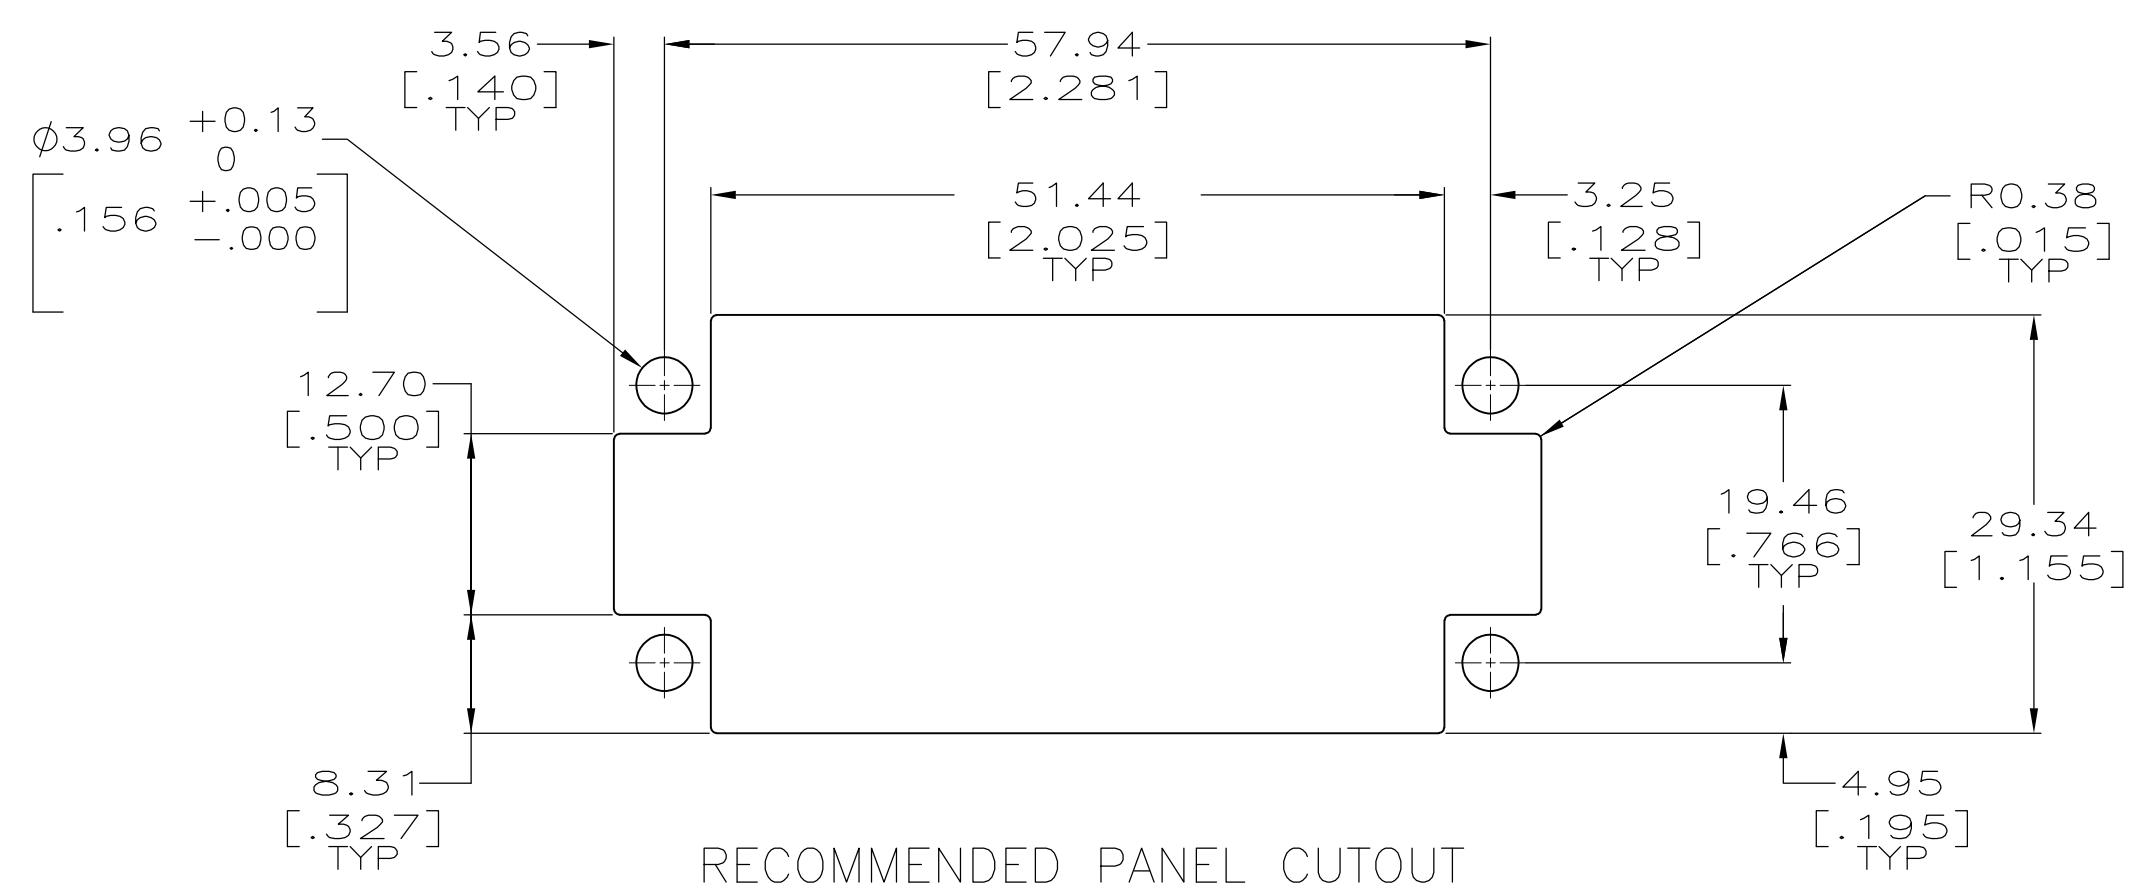

LOC		DIST		REVISIONS			
P	LTR	DESCRIPTION	DATE	OWN	APVD		
FT	8	AC1	REVISED PER ECO-11-005027	11MAR11	RK	HMR	

- ⚠ PHENOLIC PER MIL-M-14, TYPE CFG, BLACK.
- ⚠ DIALLYL PHTHALATE PER MIL-M-14, TYPE SDG-F, BLUE.
- 3. MATES WITH BLOCK 201310 AND ACCOMODATES TYPE II, TYPE III+ OR TYPE VI #16 PIN OR SOCKET CONTACTS.

⚠	201311-3
⚠	201311-1
MATERIAL	PART NUMBER

THIS DRAWING IS A CONTROLLED DOCUMENT.		DWN C. REIFSNYDER 05 MAR 96	TE Connectivity	
DIMENSIONS: MM(NCHES)		CHK R. STONE 06 MAR 96	APVD G. STEINHAUER 21 MAR 96	
TOLERANCES UNLESS OTHERWISE SPECIFIED:		NAME BLOCK, FEMALE, 75 PLACE, MINIATURE RECTANGULAR, M SERIES		
0 PLC ± -		PRODUCT SPEC		
1 PLC ± -		APPLICATION SPEC		
2 PLC ± 0.13 [.005]		SIZE CAGE CODE DRAWING NO RESTRICTED TO		
3 PLC ± -		WEIGHT .0728 LB A2 00779 G-201311		
4 PLC ± -		CUSTOMER DRAWING SCALE 2:1 SHEET 1 OF 1 REV AC1		
ANGLES ± ± -				
FINISH -				