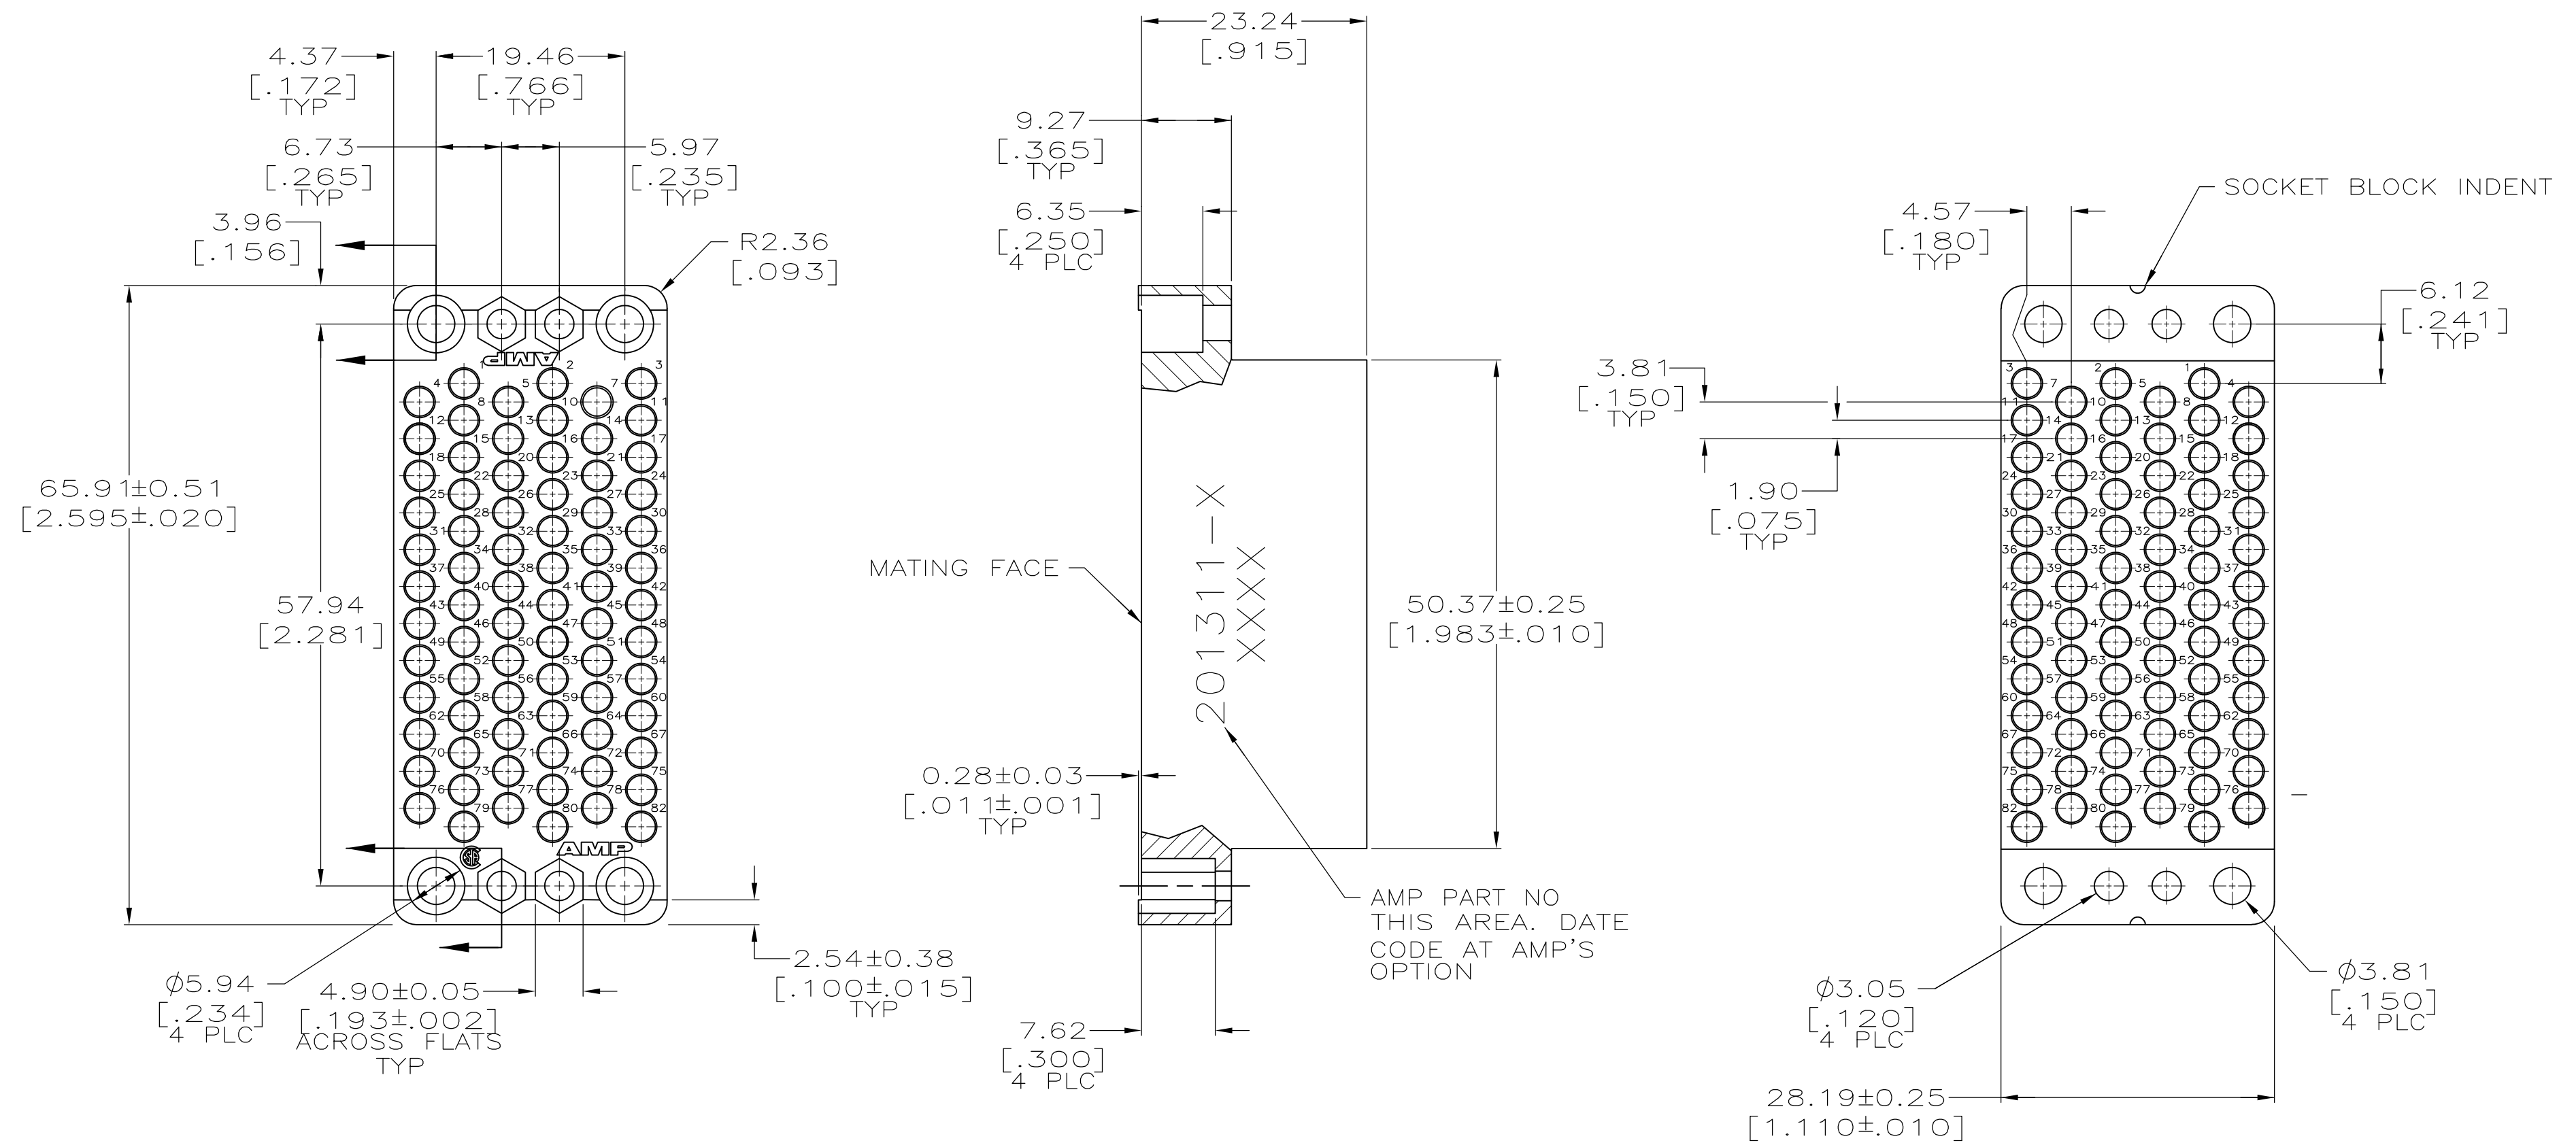

LOC		DIST		REVISIONS			
P	LTR	DESCRIPTION	DATE	OWN	APVD		
FT	8	AC1	REVISED PER ECO-11-005027	11MAR11	RK	HMR	

- ⚠ PHENOLIC PER MIL-M-14, TYPE CFG, BLACK.
- ⚠ DIALLYL PHTHALATE PER MIL-M-14, TYPE SDG-F, BLUE.
- 3. MATES WITH BLOCK 201310 AND ACCOMODATES TYPE II, TYPE III+ OR TYPE VI #16 PIN OR SOCKET CONTACTS.

⚠	201311-3
⚠	201311-1
MATERIAL	PART NUMBER

THIS DRAWING IS A CONTROLLED DOCUMENT.		DWN C. REIFSNYDER 05 MAR 96	TE Connectivity	
DIMENSIONS: MM(NCHES)		CHK R. STONE 06 MAR 96	APVD G. STEINHAUER 21 MAR 96	
TOLERANCES UNLESS OTHERWISE SPECIFIED:		NAME BLOCK, FEMALE, 75 PLACE, MINIATURE RECTANGULAR, M SERIES		
0 PLC ± -		PRODUCT SPEC		
1 PLC ± -		APPLICATION SPEC		
2 PLC ± 0.13 [.005]		SIZE CAGE CODE DRAWING NO RESTRICTED TO		
3 PLC ± -		WEIGHT .0728 LB A2 00779 G-201311		
4 PLC ± -		CUSTOMER DRAWING SCALE 2:1 SHEET 1 OF 1 REV AC1		
ANGLES ± ± -				
FINISH -				