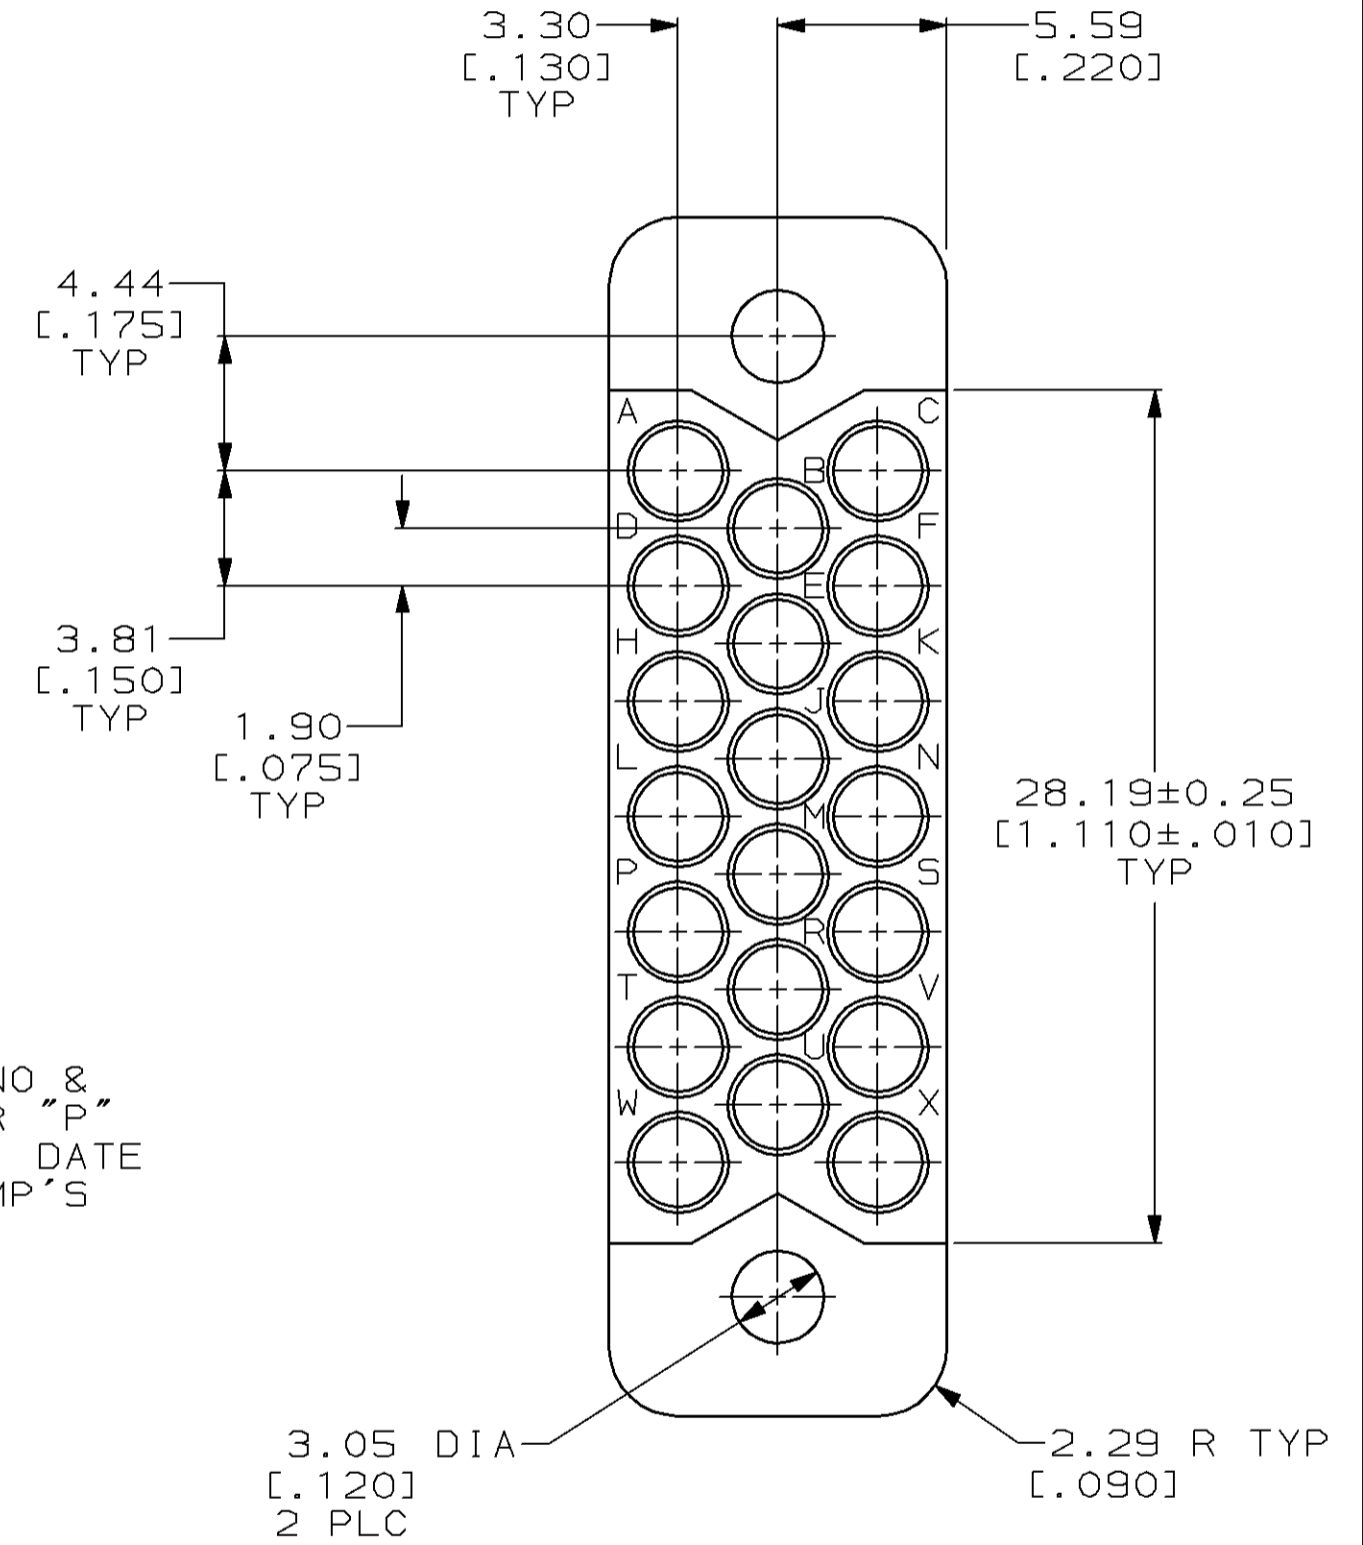

- 1 PHENOLIC PER MIL-M-14, TYPE CFG, BLACK.
- 2 DIALYL PHTHALATE PER MIL-M-14, TYPE SDG-F, BLUE.
- 3. MATES WITH BLOCK 200346 & ACCOMODATES TYPE II OR TYPE III #16 PIN OR SOCKET CONTACTS.

2	201356-3
1	201356-1
MATERIAL	PART NUMBER

THIS DRAWING IS A CONTROLLED DOCUMENT FOR AMP INCORPORATED. IT IS SUBJECT TO CHANGE AND THE CONTROLLING ENGINEERING ORGANIZATION SHOULD BE CONTACTED FOR THE LATEST REVISION.		DWN C. REIFSNYDER 04 DEC 95	AMP Incorporated Harrisburg, PA 17105-3608	
DIMENSIONS: mm [INCHES]		CHK R. STONE 13 MAR 96	NAME BLOCK, MALE, 20 PLACE, MINIATURE RECTANGULAR, M SERIES	
TOLERANCES UNLESS OTHERWISE SPECIFIED:		APVD G.A. STEINHAUER 24 JUN 96	SIZE A2 CAGE CODE 00779 DRAWING NO C-201356	
0 PLC ±-		PRODUCT SPEC -	WEIGHT -	
1 PLC ±-		APPLICATION SPEC -	SCALE 4:1 SHEET 1 OF 1 REV L	
2 PLC ±0.13 [.005]		WEIGHT -		
3 PLC ±-		CUSTOMER DRAWING		
4 PLC ±-				
ANGLES ±-				
FINISH -				