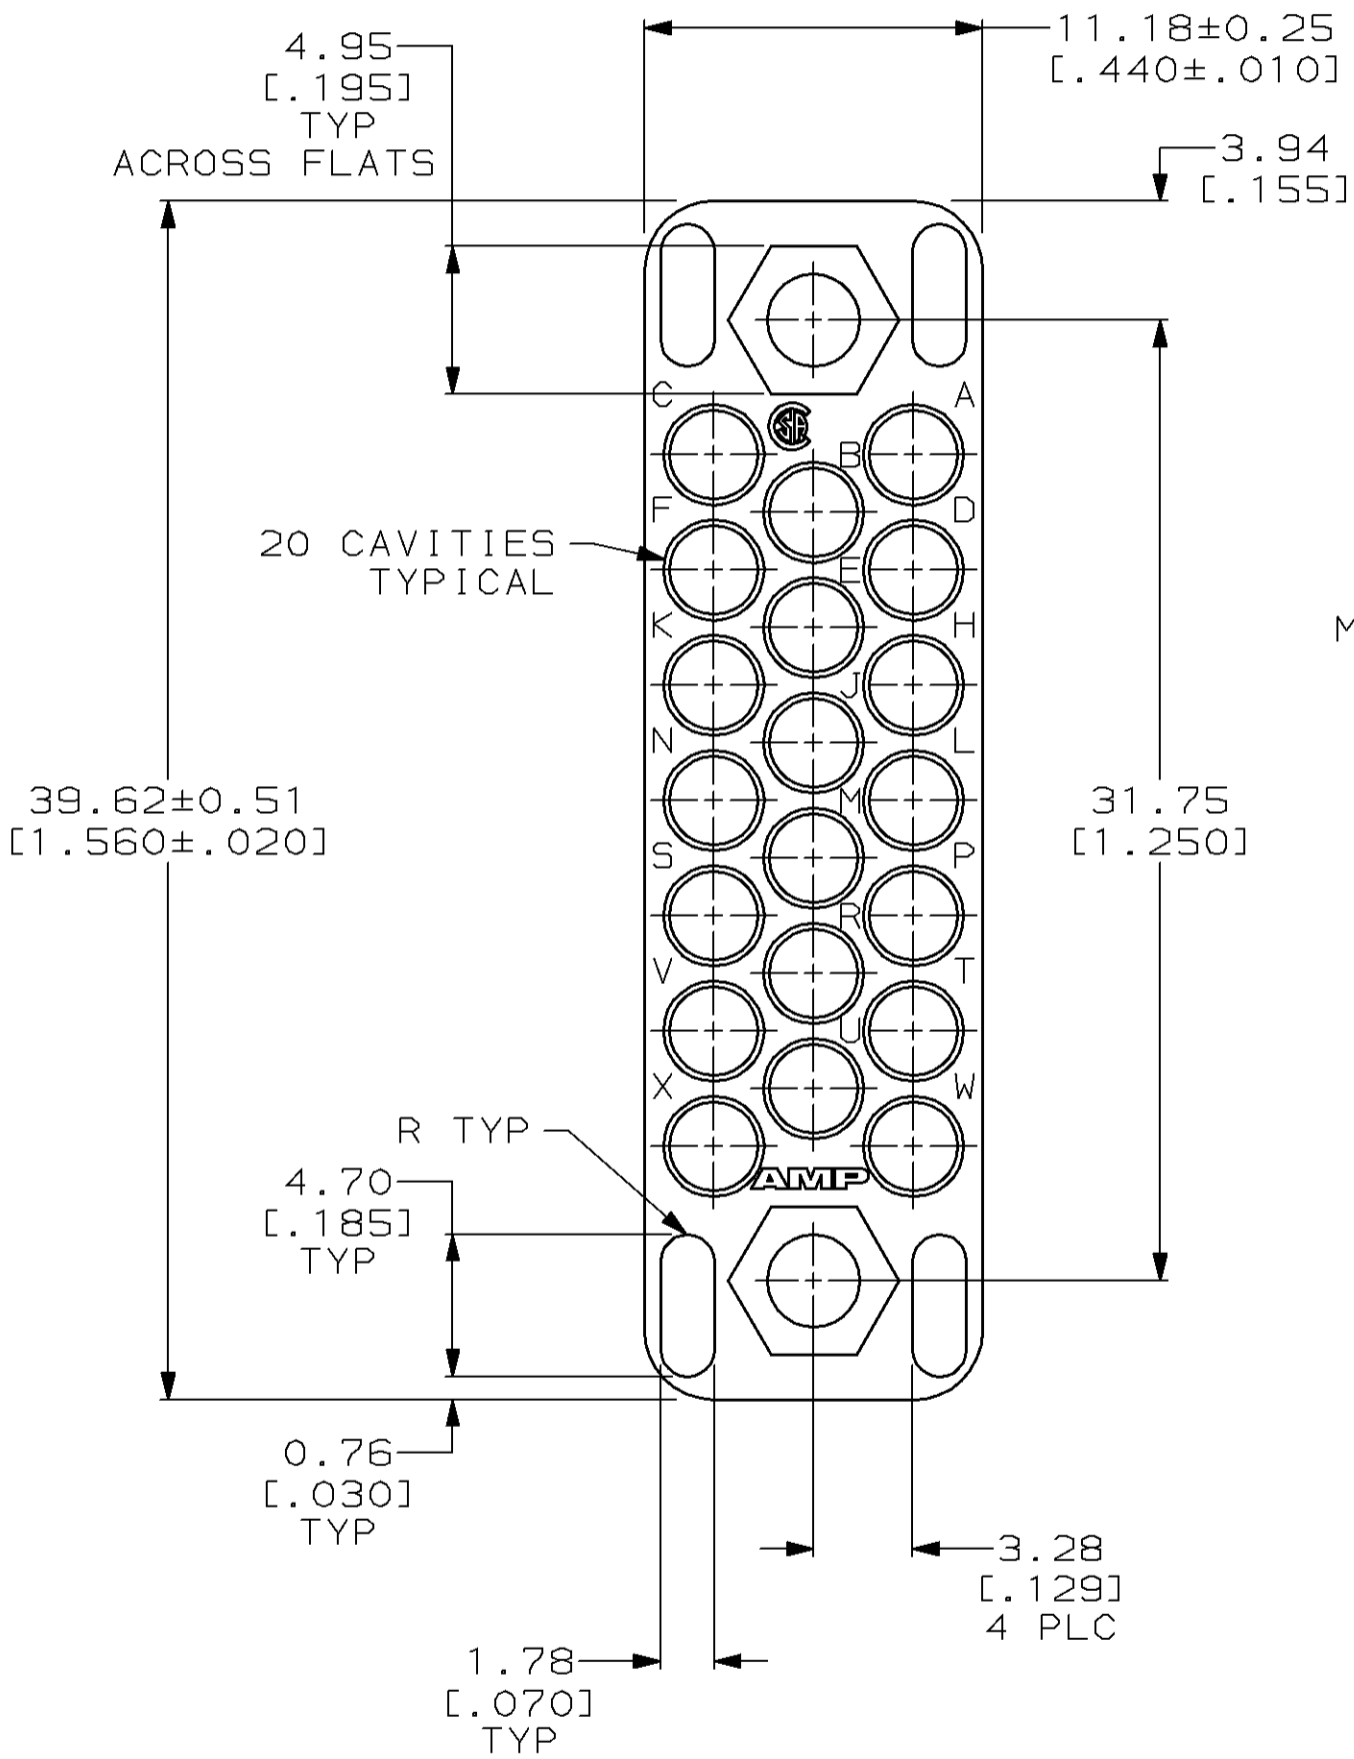

- 1 PHENOLIC PER MIL-M-14, TYPE CFG, BLACK.
- 2 DIALYL PHTHALATE PER MIL-M-14, TYPE SDG-F, BLUE.
- 3. MATES WITH BLOCK 200346 & ACCOMODATES TYPE II OR TYPE III #16 PIN OR SOCKET CONTACTS.

2	201356-3
1	201356-1
MATERIAL	PART NUMBER

THIS DRAWING IS A CONTROLLED DOCUMENT FOR AMP INCORPORATED. IT IS SUBJECT TO CHANGE AND THE CONTROLLING ENGINEERING ORGANIZATION SHOULD BE CONTACTED FOR THE LATEST REVISION.		DWN C. REIFSNYDER 04 DEC 95	AMP Incorporated Harrisburg, PA 17105-3608	
DIMENSIONS: mm [INCHES]		CHK R. STONE 13 MAR 96	NAME BLOCK, MALE, 20 PLACE, MINIATURE RECTANGULAR, M SERIES	
TOLERANCES UNLESS OTHERWISE SPECIFIED:		APVD G.A. STEINHAUER 24 JUN 96	SIZE A2 CAGE CODE 00779 DRAWING NO C-201356	
0 PLC ±-		PRODUCT SPEC -	WEIGHT -	
1 PLC ±-		APPLICATION SPEC -	SCALE 4:1 SHEET 1 OF 1 REV L	
2 PLC ±0.13 [.005]		WEIGHT -		
3 PLC ±-		CUSTOMER DRAWING		
4 PLC ±-				
ANGLES ±-				
FINISH -				