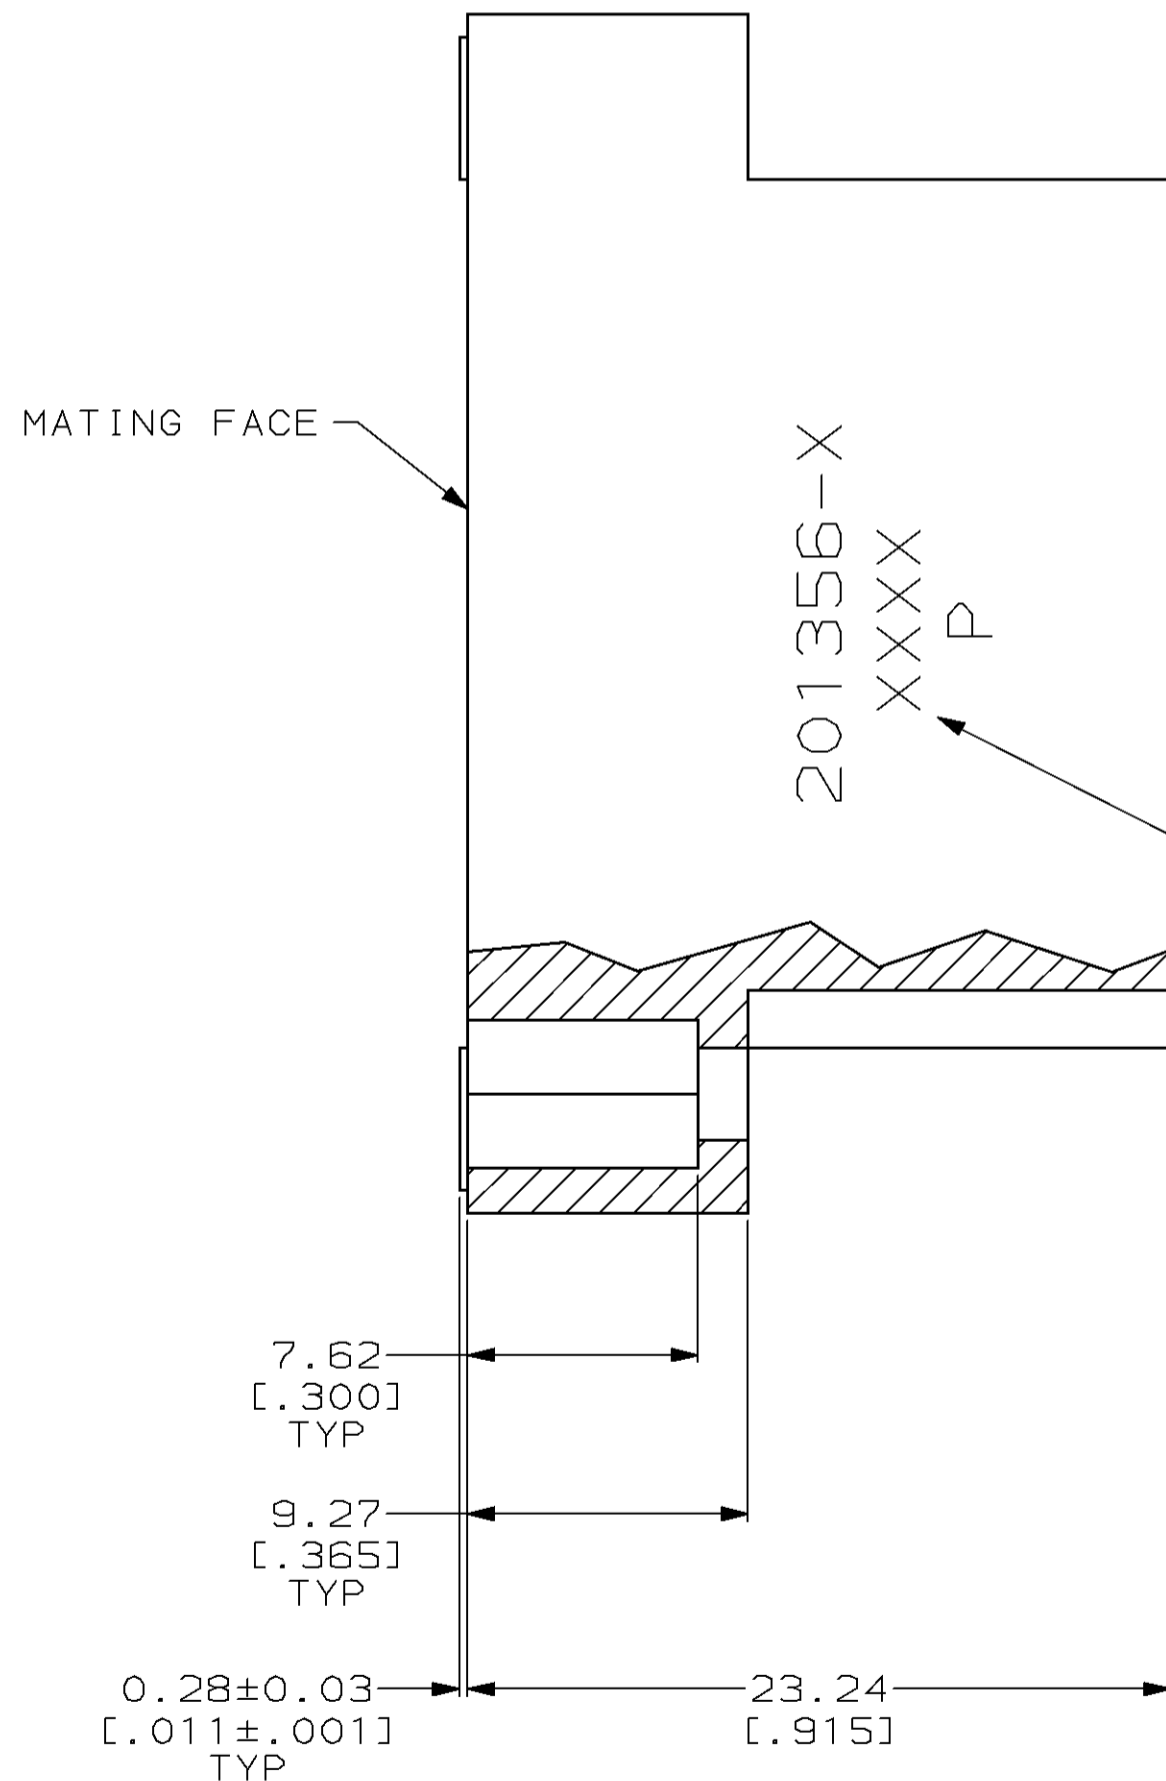

THIS DRAWING IS UNPUBLISHED. RELEASED FOR PUBLICATION
© COPYRIGHT 19 BY AMP INCORPORATED. ALL RIGHTS RESERVED.

REVISIONS					
P	LTR	DESCRIPTION	DATE	DWN	APVD
	K	REDRAWN W/O CHANGE PER EC 0020-1299-95	04 DEC 95	-	-
	L	REV PER EC 0320-82-97	14 AUG 97	BC	GS

- 1 PHENOLIC PER MIL-M-14, TYPE CFG, BLACK.
- 2 DIALYL PHTHALATE PER MIL-M-14, TYPE SDG-F, BLUE.
3. MATES WITH BLOCK 200346 & ACCOMODATES TYPE II OR TYPE III #16 PIN OR SOCKET CONTACTS.

2	201356-3
1	201356-1
MATERIAL	PART NUMBER

THIS DRAWING IS A CONTROLLED DOCUMENT FOR AMP INCORPORATED. IT IS SUBJECT TO CHANGE AND THE CONTROLLING ENGINEERING ORGANIZATION SHOULD BE CONTACTED FOR THE LATEST REVISION.		DWN C. REIFSNYDER 04 DEC 95	AMP Incorporated Harrisburg, PA 17105-3608	
DIMENSIONS: mm [INCHES]		CHK R. STONE 13 MAR 96	NAME BLOCK, MALE, 20 PLACE, MINIATURE RECTANGULAR, M SERIES	
TOLERANCES UNLESS OTHERWISE SPECIFIED:		APVD G.A. STEINHAUER 24 JUN 96	SIZE A2 CAGE CODE 00779 DRAWING NO C-201356	
0 PLC ±-		PRODUCT SPEC -	WEIGHT -	
1 PLC ±-		APPLICATION SPEC -	SCALE 4:1 SHEET 1 OF 1 REV L	
2 PLC ±0.13 [.005]		WEIGHT -		
3 PLC ±-		CUSTOMER DRAWING		
4 PLC ±-				
ANGLES ±-				
FINISH -