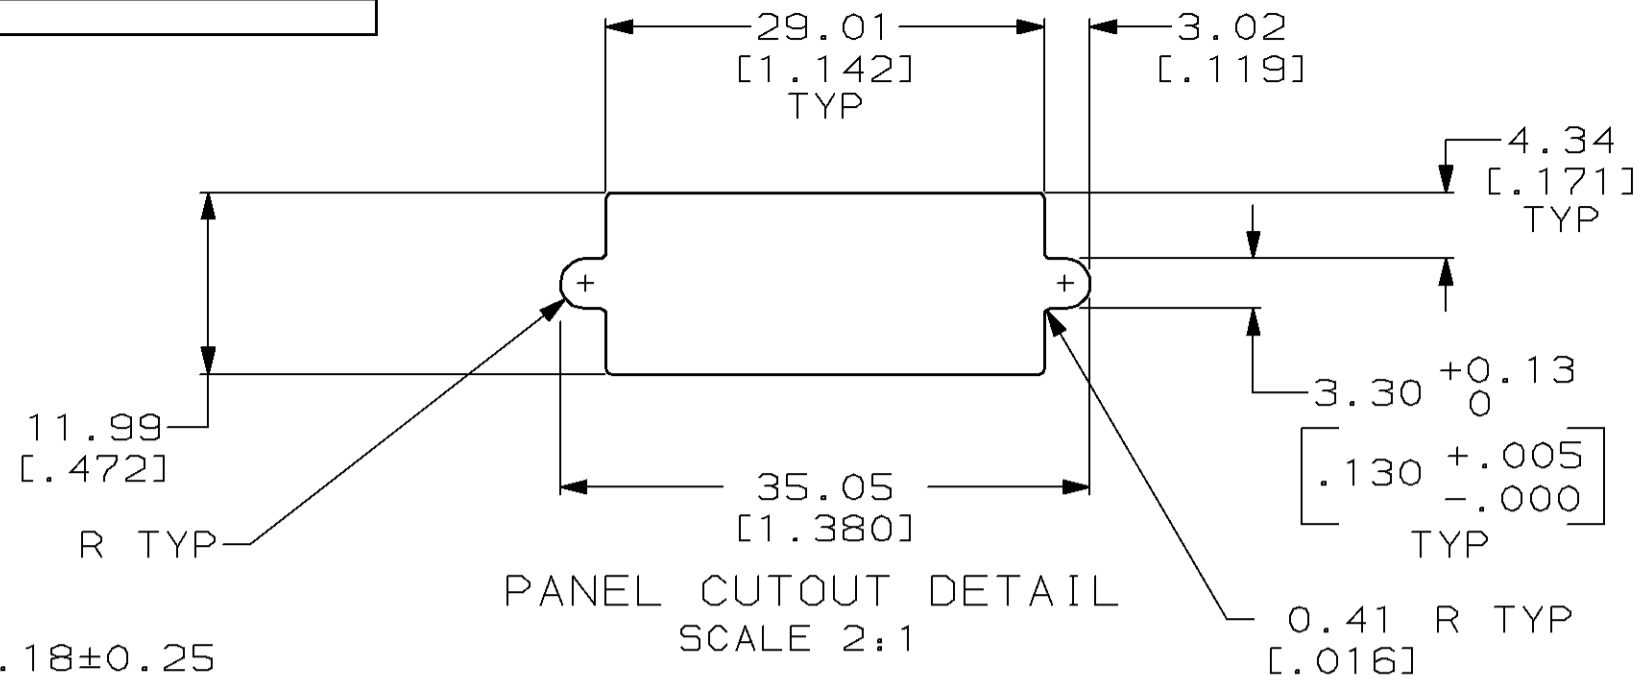

- 1 PHENOLIC PER MIL-M-14, TYPE CFG, BLACK.
- 2 DIALYL PHTHALATE PER MIL-M-14, TYPE SDG-F, BLUE.
- 3. MATES WITH BLOCK 200346 & ACCOMODATES TYPE II OR TYPE III #16 PIN OR SOCKET CONTACTS.

2	201356-3
1	201356-1
MATERIAL	PART NUMBER

THIS DRAWING IS A CONTROLLED DOCUMENT FOR AMP INCORPORATED. IT IS SUBJECT TO CHANGE AND THE CONTROLLING ENGINEERING ORGANIZATION SHOULD BE CONTACTED FOR THE LATEST REVISION.		DWN C. REIFSNYDER 04 DEC 95	AMP Incorporated Harrisburg, PA 17105-3608	
DIMENSIONS: mm [INCHES]		CHK R. STONE 13 MAR 96	NAME BLOCK, MALE, 20 PLACE, MINIATURE RECTANGULAR, M SERIES	
TOLERANCES UNLESS OTHERWISE SPECIFIED:		APVD G.A. STEINHAUER 24 JUN 96	SIZE A2 CAGE CODE 00779 DRAWING NO C-201356	
0 PLC ±-		PRODUCT SPEC -	WEIGHT -	
1 PLC ±-		APPLICATION SPEC -	SCALE 4:1 SHEET 1 OF 1 REV L	
2 PLC ±0.13 [.005]		WEIGHT -		
3 PLC ±-		CUSTOMER DRAWING		
4 PLC ±-				
ANGLES ±-				
FINISH -				