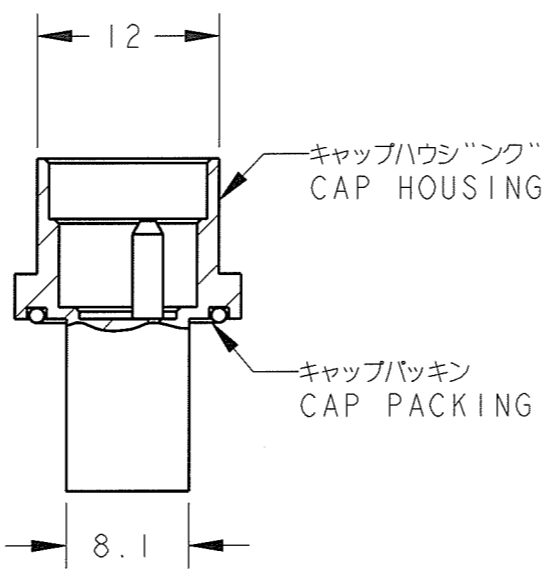

LOC	DIST	REVISIONS					
		P	LTR	DESCRIPTION	DATE	DWN	APVD
J	-		A	RELEASED	03DEC2008	T.S	A.O

AS SHOWN: 2013892-1

ハ°ネル加工推奨寸法図
 RECOMMEND PANEL LAYOUT

- 注記
- 材料: キャップハウジング: 熱可塑性ポリエステル樹脂 黒色
 : キャップパッキン: シリコン 色: 黒色
 - 嵌合相手型番: フラックハウジング 3P P/No 2013891-1

- NOTES
- MATERIAL
 : CAP HOUSING: GLASS FIELD THERMO PLASTIC POLYESTER, COLOR: BLACK
 : CAP PACKING: SILICON, COLOR: BLACK
 - MATING CONN: PLUG HSG 3P P/No 2013891-1

THIS DRAWING IS A CONTROLLED DOCUMENT FOR TYCO ELECTRONICS CORPORATION IT IS SUBJECT TO CHANGE AND THE CONTROLLING ENGINEERING ORGANIZATION SHOULD BE CONTACTED FOR THE LATEST REVISION.		DWN T. Sakamoto 03DEC2008	Tyco Electronics Tyco Electronics Corporation Kawasaki, Japan	
DIMENSIONS: mm	TOLERANCES UNLESS OTHERWISE SPECIFIED: 0 PLC ± 1 PLC ± ±0.3 2 PLC ± ±3° 3 PLC ± ±3° 4 PLC ± ± ANGLES ±	CHK A. Ooishi 03DEC2008	NAME CAP HSG 3P ASSY FAN MOTOR CONNECTOR <DYNAMIC D-1 WATERPROOF>	
		APVD A. Ooishi 03DEC2008	PRODUCT SPEC 108-78519	RESTRICTED TO
MATERIAL	FINISH	APPLICATION SPEC 114-5377	SIZE A3	CAGE CODE 00779
		WEIGHT	DRAWING NO C=2013892	REV A
CUSTOMER DRAWING			SCALE 2:1	SHEET 1 OF 1