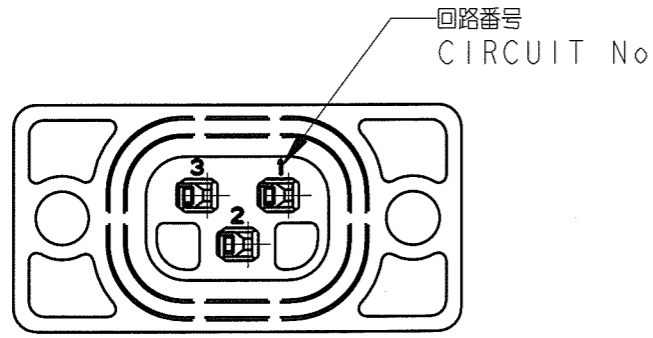

LOC	DIST	REVISIONS					
		P	LTR	DESCRIPTION	DATE	DWN	APVD
J	-		A	RELEASED	03DEC2008	T.S	A.O

AS SHOWN: 2013892-1

ハ°ネル加工推奨寸法図
 RECOMMEND PANEL LAYOUT

- 注記
- 材料: キャップハウジング: 熱可塑性ポリエステル樹脂 黒色
 : キャップパッキン: シリコン 色: 黒色
 - 嵌合相手型番: フラックハウジング 3P P/No 2013891-1

- NOTES
- MATERIAL
 : CAP HOUSING: GLASS FIELD THERMO PLASTIC POLYESTER, COLOR: BLACK
 : CAP PACKING: SILICON, COLOR: BLACK
 - MATING CONN: PLUG HSG 3P P/No 2013891-1

THIS DRAWING IS A CONTROLLED DOCUMENT FOR TYCO ELECTRONICS CORPORATION IT IS SUBJECT TO CHANGE AND THE CONTROLLING ENGINEERING ORGANIZATION SHOULD BE CONTACTED FOR THE LATEST REVISION.		DWN T. Sakamoto 03DEC2008	Tyco Electronics Tyco Electronics Corporation Kawasaki, Japan	
DIMENSIONS: mm	TOLERANCES UNLESS OTHERWISE SPECIFIED: 0 PLC ± 1 PLC ± ±0.3 2 PLC ± ±3° 3 PLC ± ±3° 4 PLC ± ± ANGLES ±	CHK A. Ooishi 03DEC2008	NAME CAP HSG 3P ASSY FAN MOTOR CONNECTOR <DYNAMIC D-1 WATERPROOF>	
		APVD A. Ooishi 03DEC2008	PRODUCT SPEC 108-78519	RESTRICTED TO
MATERIAL	FINISH	APPLICATION SPEC 114-5377	SIZE A3	CAGE CODE 00779
		WEIGHT	DRAWING NO C=2013892	REV A
CUSTOMER DRAWING			SCALE 2:1	SHEET 1 OF 1