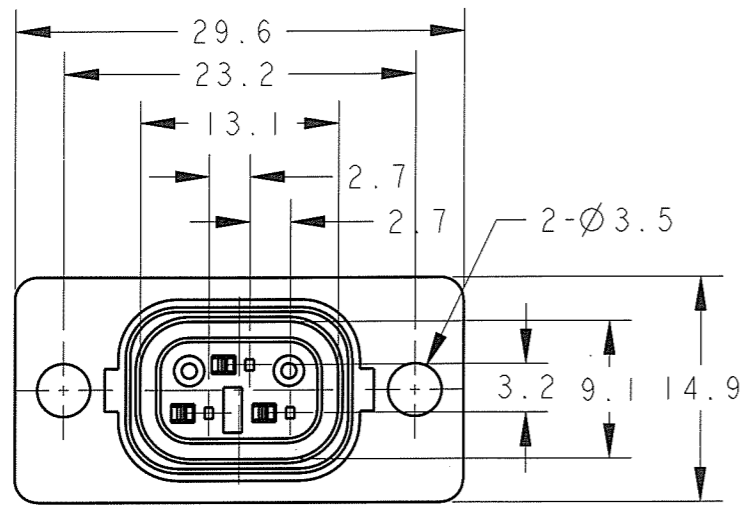

LOC	DIST	REVISIONS					
		P	LTR	DESCRIPTION	DATE	DWN	APVD
J	-		A	RELEASED	03DEC2008	T.S	A.O

AS SHOWN: 2013892-1

ハ°ネル加工推奨寸法図
 RECOMMEND PANEL LAYOUT

- 注記
- 材料: キャップハウジング: 熱可塑性ポリエステル樹脂 黒色
 : キャップパッキン: シリコン 色: 黒色
 - 嵌合相手型番: フラックハウジング 3P P/No 2013891-1

- NOTES
- MATERIAL
 : CAP HOUSING: GLASS FIELD THERMO PLASTIC POLYESTER, COLOR: BLACK
 : CAP PACKING: SILICON, COLOR: BLACK
 - MATING CONN: PLUG HSG 3P P/No 2013891-1

THIS DRAWING IS A CONTROLLED DOCUMENT FOR TYCO ELECTRONICS CORPORATION IT IS SUBJECT TO CHANGE AND THE CONTROLLING ENGINEERING ORGANIZATION SHOULD BE CONTACTED FOR THE LATEST REVISION.		DWN T. Sakamoto 03DEC2008	Tyco Electronics Tyco Electronics Corporation Kawasaki, Japan	
DIMENSIONS: mm	TOLERANCES UNLESS OTHERWISE SPECIFIED: 0 PLC ± 1 PLC ± ±0.3 2 PLC ± ±3° 3 PLC ± ±3° 4 PLC ± ± ANGLES ±	CHK A. Ooishi 03DEC2008	NAME CAP HSG 3P ASSY FAN MOTOR CONNECTOR <DYNAMIC D-1 WATERPROOF>	
		APVD A. Ooishi 03DEC2008	PRODUCT SPEC 108-78519	RESTRICTED TO
MATERIAL	FINISH	APPLICATION SPEC 114-5377	SIZE A3	CAGE CODE 00779
		WEIGHT	DRAWING NO C=2013892	REV A
CUSTOMER DRAWING			SCALE 2:1	SHEET 1 OF 1