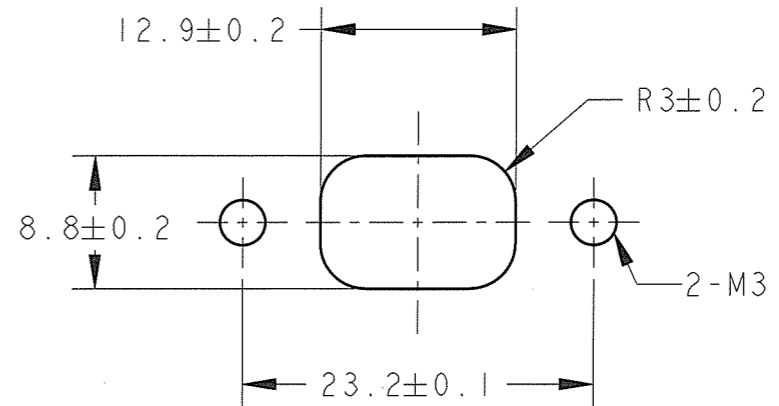

LOC	DIST	REVISIONS					
		P	LTR	DESCRIPTION	DATE	DWN	APVD
J	-		A	RELEASED	03DEC2008	T.S	A.O

AS SHOWN: 2013892-1

ハ°ネル加工推奨寸法図
 RECOMMEND PANEL LAYOUT

- 注記
- 材料: キャップハウジング: 熱可塑性ポリエステル樹脂 黒色
 : キャップパッキン: シリコン 色: 黒色
 - 嵌合相手型番: フラックハウジング 3P P/No 2013891-1

- NOTES
- MATERIAL
 : CAP HOUSING: GLASS FIELD THERMO PLASTIC POLYESTER, COLOR: BLACK
 : CAP PACKING: SILICON, COLOR: BLACK
 - MATING CONN: PLUG HSG 3P P/No 2013891-1

THIS DRAWING IS A CONTROLLED DOCUMENT FOR TYCO ELECTRONICS CORPORATION IT IS SUBJECT TO CHANGE AND THE CONTROLLING ENGINEERING ORGANIZATION SHOULD BE CONTACTED FOR THE LATEST REVISION.		DWN T. Sakamoto 03DEC2008	Tyco Electronics Tyco Electronics Corporation Kawasaki, Japan	
DIMENSIONS: mm	TOLERANCES UNLESS OTHERWISE SPECIFIED: 0 PLC ± 1 PLC ± ±0.3 2 PLC ± ±3° 3 PLC ± ±3° 4 PLC ± ± ANGLES ±	CHK A. Ooishi 03DEC2008	NAME CAP HSG 3P ASSY FAN MOTOR CONNECTOR <DYNAMIC D-1 WATERPROOF>	
		APVD A. Ooishi 03DEC2008	PRODUCT SPEC 108-78519	RESTRICTED TO
MATERIAL	FINISH	APPLICATION SPEC 114-5377	SIZE A3	CAGE CODE 00779
		WEIGHT	DRAWING NO C=2013892	REV A
CUSTOMER DRAWING			SCALE 2:1	SHEET 1 OF 1