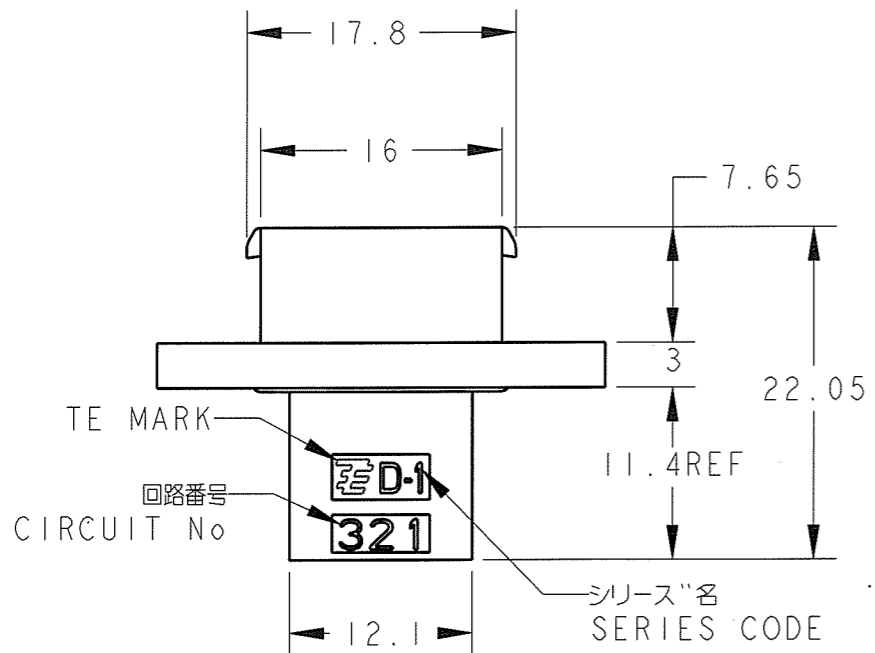

LOC	DIST	REVISIONS					
		P	LTR	DESCRIPTION	DATE	DWN	APVD
J	-		A	RELEASED	03DEC2008	T.S	A.O

AS SHOWN: 2013892-1

ハ°ネル加工推奨寸法図
 RECOMMEND PANEL LAYOUT

- 注記
- 材料: キャップハウジング: 熱可塑性ポリエステル樹脂 黒色
 : キャップパッキン: シリコン 色: 黒色
 - 嵌合相手型番: フラックハウジング 3P P/No 2013891-1

- NOTES
- MATERIAL
 : CAP HOUSING: GLASS FIELD THERMO PLASTIC POLYESTER, COLOR: BLACK
 : CAP PACKING: SILICON, COLOR: BLACK
 - MATING CONN: PLUG HSG 3P P/No 2013891-1

THIS DRAWING IS A CONTROLLED DOCUMENT FOR TYCO ELECTRONICS CORPORATION IT IS SUBJECT TO CHANGE AND THE CONTROLLING ENGINEERING ORGANIZATION SHOULD BE CONTACTED FOR THE LATEST REVISION.		DWN T. Sakamoto 03DEC2008	Tyco Electronics Tyco Electronics Corporation Kawasaki, Japan	
DIMENSIONS: mm	TOLERANCES UNLESS OTHERWISE SPECIFIED: 0 PLC ± 1 PLC ± ±0.3 2 PLC ± ±3° 3 PLC ± ±3° 4 PLC ± ± ANGLES ±	CHK A. Ooishi 03DEC2008	NAME CAP HSG 3P ASSY FAN MOTOR CONNECTOR <DYNAMIC D-1 WATERPROOF>	
		APVD A. Ooishi 03DEC2008	PRODUCT SPEC 108-78519	RESTRICTED TO
MATERIAL	FINISH	APPLICATION SPEC 114-5377	SIZE A3	CAGE CODE 00779
		WEIGHT	DRAWING NO C=2013892	REV A
CUSTOMER DRAWING			SCALE 2:1	SHEET 1 OF 1