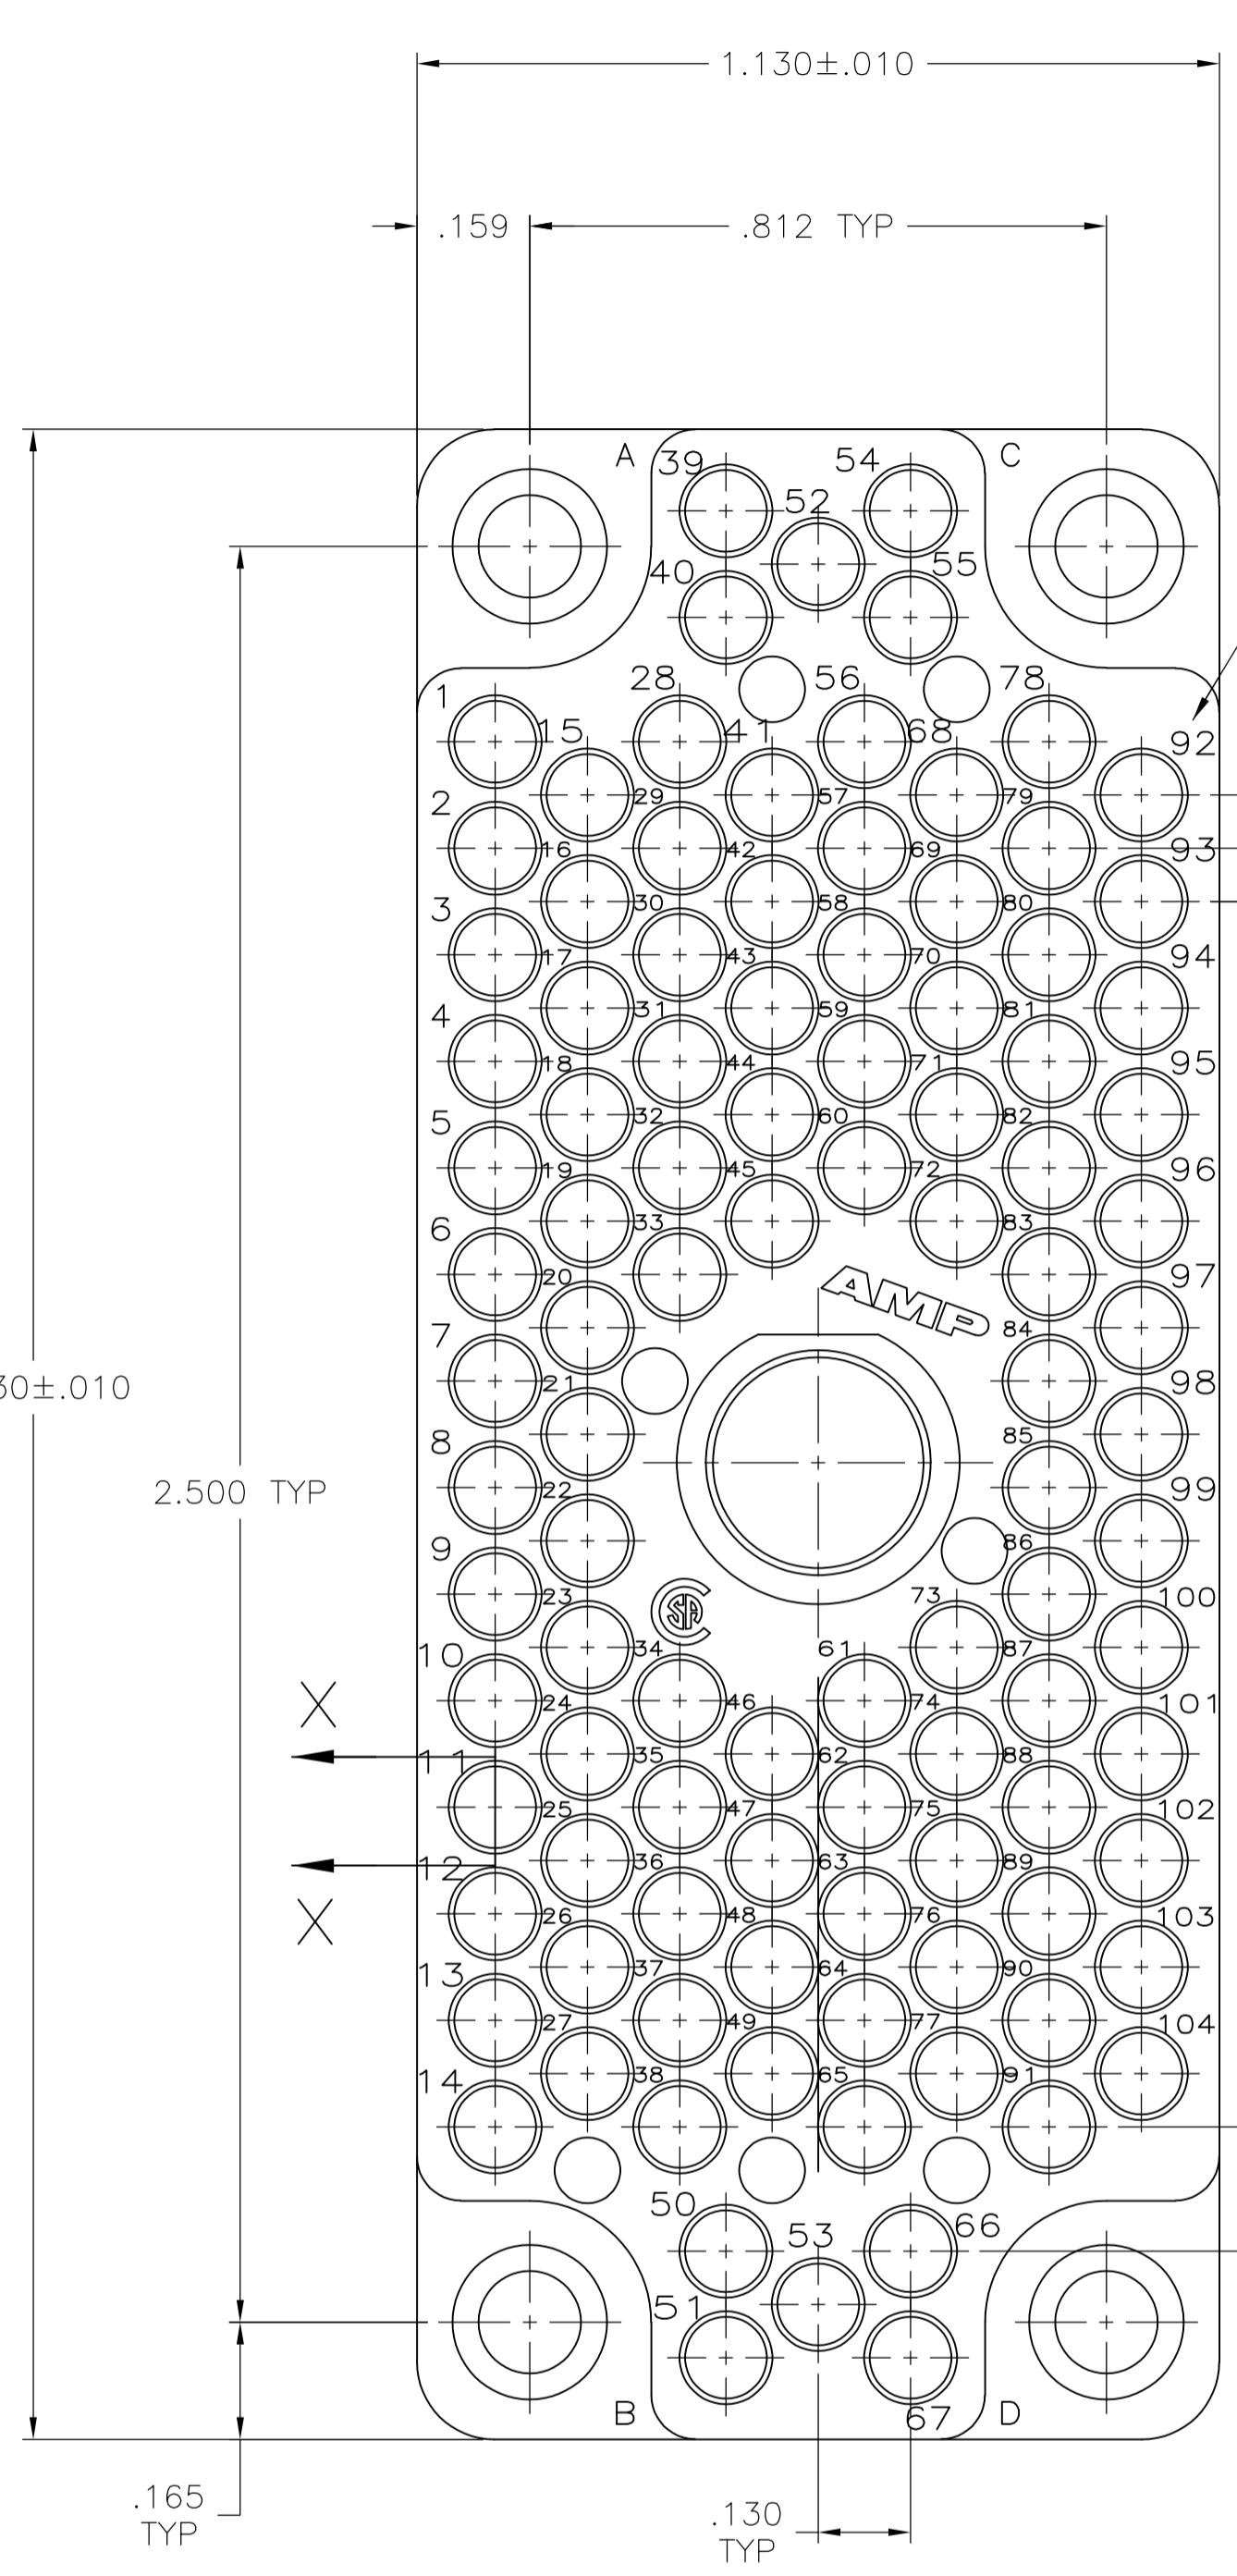

REVISIONS				
P	LTR	DESCRIPTION	DATE	APP'D
AN3	REVISED PER	ECO-16-004000	28SEP2016	NK MZ

MATING FACE
MOLDED CHARACTERS BOTH SIDES

.150 TYP
.075 TYP

AMP, PART NUMBER & DATE CODE IN THIS AREA

- 1 PHENOLIC PER MIL-M-14F, TYPE MFH, BLACK.
- 2 DIALLYL PHTHALATE PER MIL-M-14F, TYPE SDG-F, BLUE.
- 3 VALOX 420 SEO.
- 4 ACCOMMODATES TYPE II OR TYPE III SIZE #16 SOCKET CONTACTS.
- 5 STAINLESS STEEL.
- 6 FOR MATING BLOCK SEE CUSTOMER DRAWING 201532.

OBSOLETE	REV	PART NUMBER
	1	-2-201692-0
	3	1-201692-9
	1	1-201692-7
	3	1-201692-6
	1	1-201692-1
	2	201692-9
	1	201692-6
	1	201692-4
	2	201692-3
	1	201692-2

THIS DRAWING IS A CONTROLLED DOCUMENT.

DIMENSIONS: INCHES	TOLERANCES UNLESS OTHERWISE SPECIFIED:	0 PLC ± .005	1 PLC ± .005	2 PLC ± .005	3 PLC ± .005	4 PLC ± .005	ANGLES ± .005	FINISH
MATERIAL BLOCK: SEE TABLE HARDWARE & INSERTS	FINISH	WEIGHT	SIZE	CAGE CODE	DRAWING NO	RESTRICTED TO		

APPROVED: G.A. STEINHAUER, DATE: 03 JAN 96, NAME: G.A. STEINHAUER, PRODUCT SPEC: PLUG BLOCK ASSEMBLY, 104 POSITION, RECTANGULAR M SERIES, APPLICATION SPEC: A1 00779, WEIGHT: 201692, SCALE: 4:1, SHEET: 1 OF 1, REV: AN3