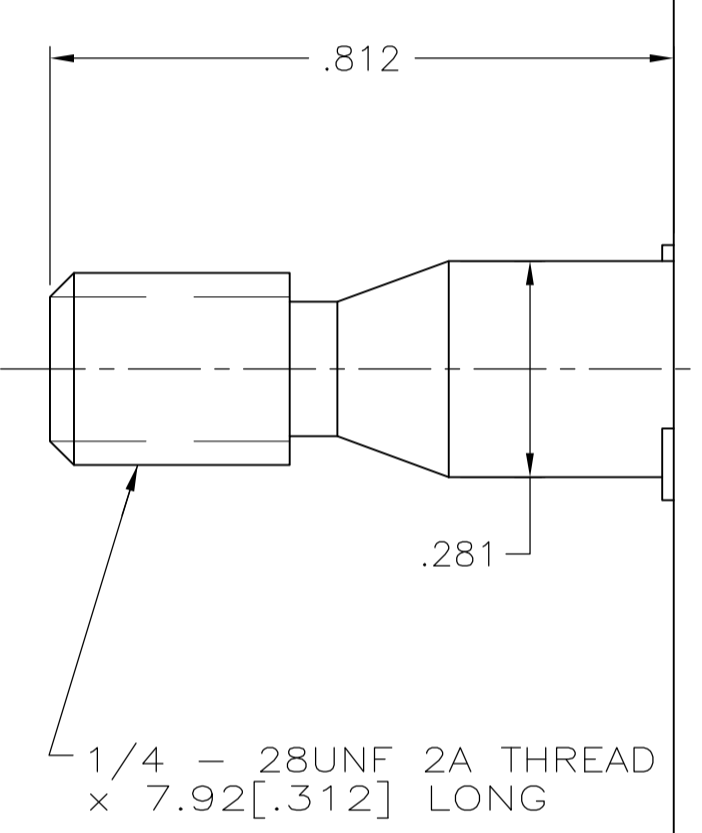

REVISIONS				
P	LTR	DESCRIPTION	DATE	APP'D
AN3	REVISED PER	ECO-16-004000	28SEP2016	NK MZ

MATING FACE
MOLDED CHARACTERS BOTH SIDES

.150 TYP
.075 TYP

AMP, PART NUMBER & DATE CODE IN THIS AREA

- 1 PHENOLIC PER MIL-M-14F, TYPE MFH, BLACK.
- 2 DIALLYL PHTHALATE PER MIL-M-14F, TYPE SDG-F, BLUE.
- 3 VALOX 420 SEO.
- 4 ACCOMMODATES TYPE II OR TYPE III SIZE #16 SOCKET CONTACTS.
- 5 STAINLESS STEEL.
- 6 FOR MATING BLOCK SEE CUSTOMER DRAWING 201532.

OBSOLETE	REV	PART NUMBER
	1	-2-201692-0
	3	1-201692-9
	1	1-201692-7
	3	1-201692-6
	1	1-201692-1
	2	201692-9
	1	201692-6
	1	201692-4
	2	201692-3
	1	201692-2

THIS DRAWING IS A CONTROLLED DOCUMENT.

DIMENSIONS: INCHES	TOLERANCES UNLESS OTHERWISE SPECIFIED:	0 PLC ± .005	1 PLC ± .005	2 PLC ± .005	3 PLC ± .005	4 PLC ± .005	ANGLES ± .005	FINISH
MATERIAL BLOCK: SEE TABLE HARDWARE & INSERTS	FINISH	WEIGHT	SIZE	CAGE CODE	DRAWING NO	RESTRICTED TO		

APPROVED: G.A. STEINHAUER, DATE: 03 JAN 96, NAME: G.A. STEINHAUER, PRODUCT SPEC: PLUG BLOCK ASSEMBLY, 104 POSITION, RECTANGULAR M SERIES, APPLICATION SPEC: A1 00779, WEIGHT: 201692, SCALE: 4:1, SHEET: 1 OF 1, REV: AN3