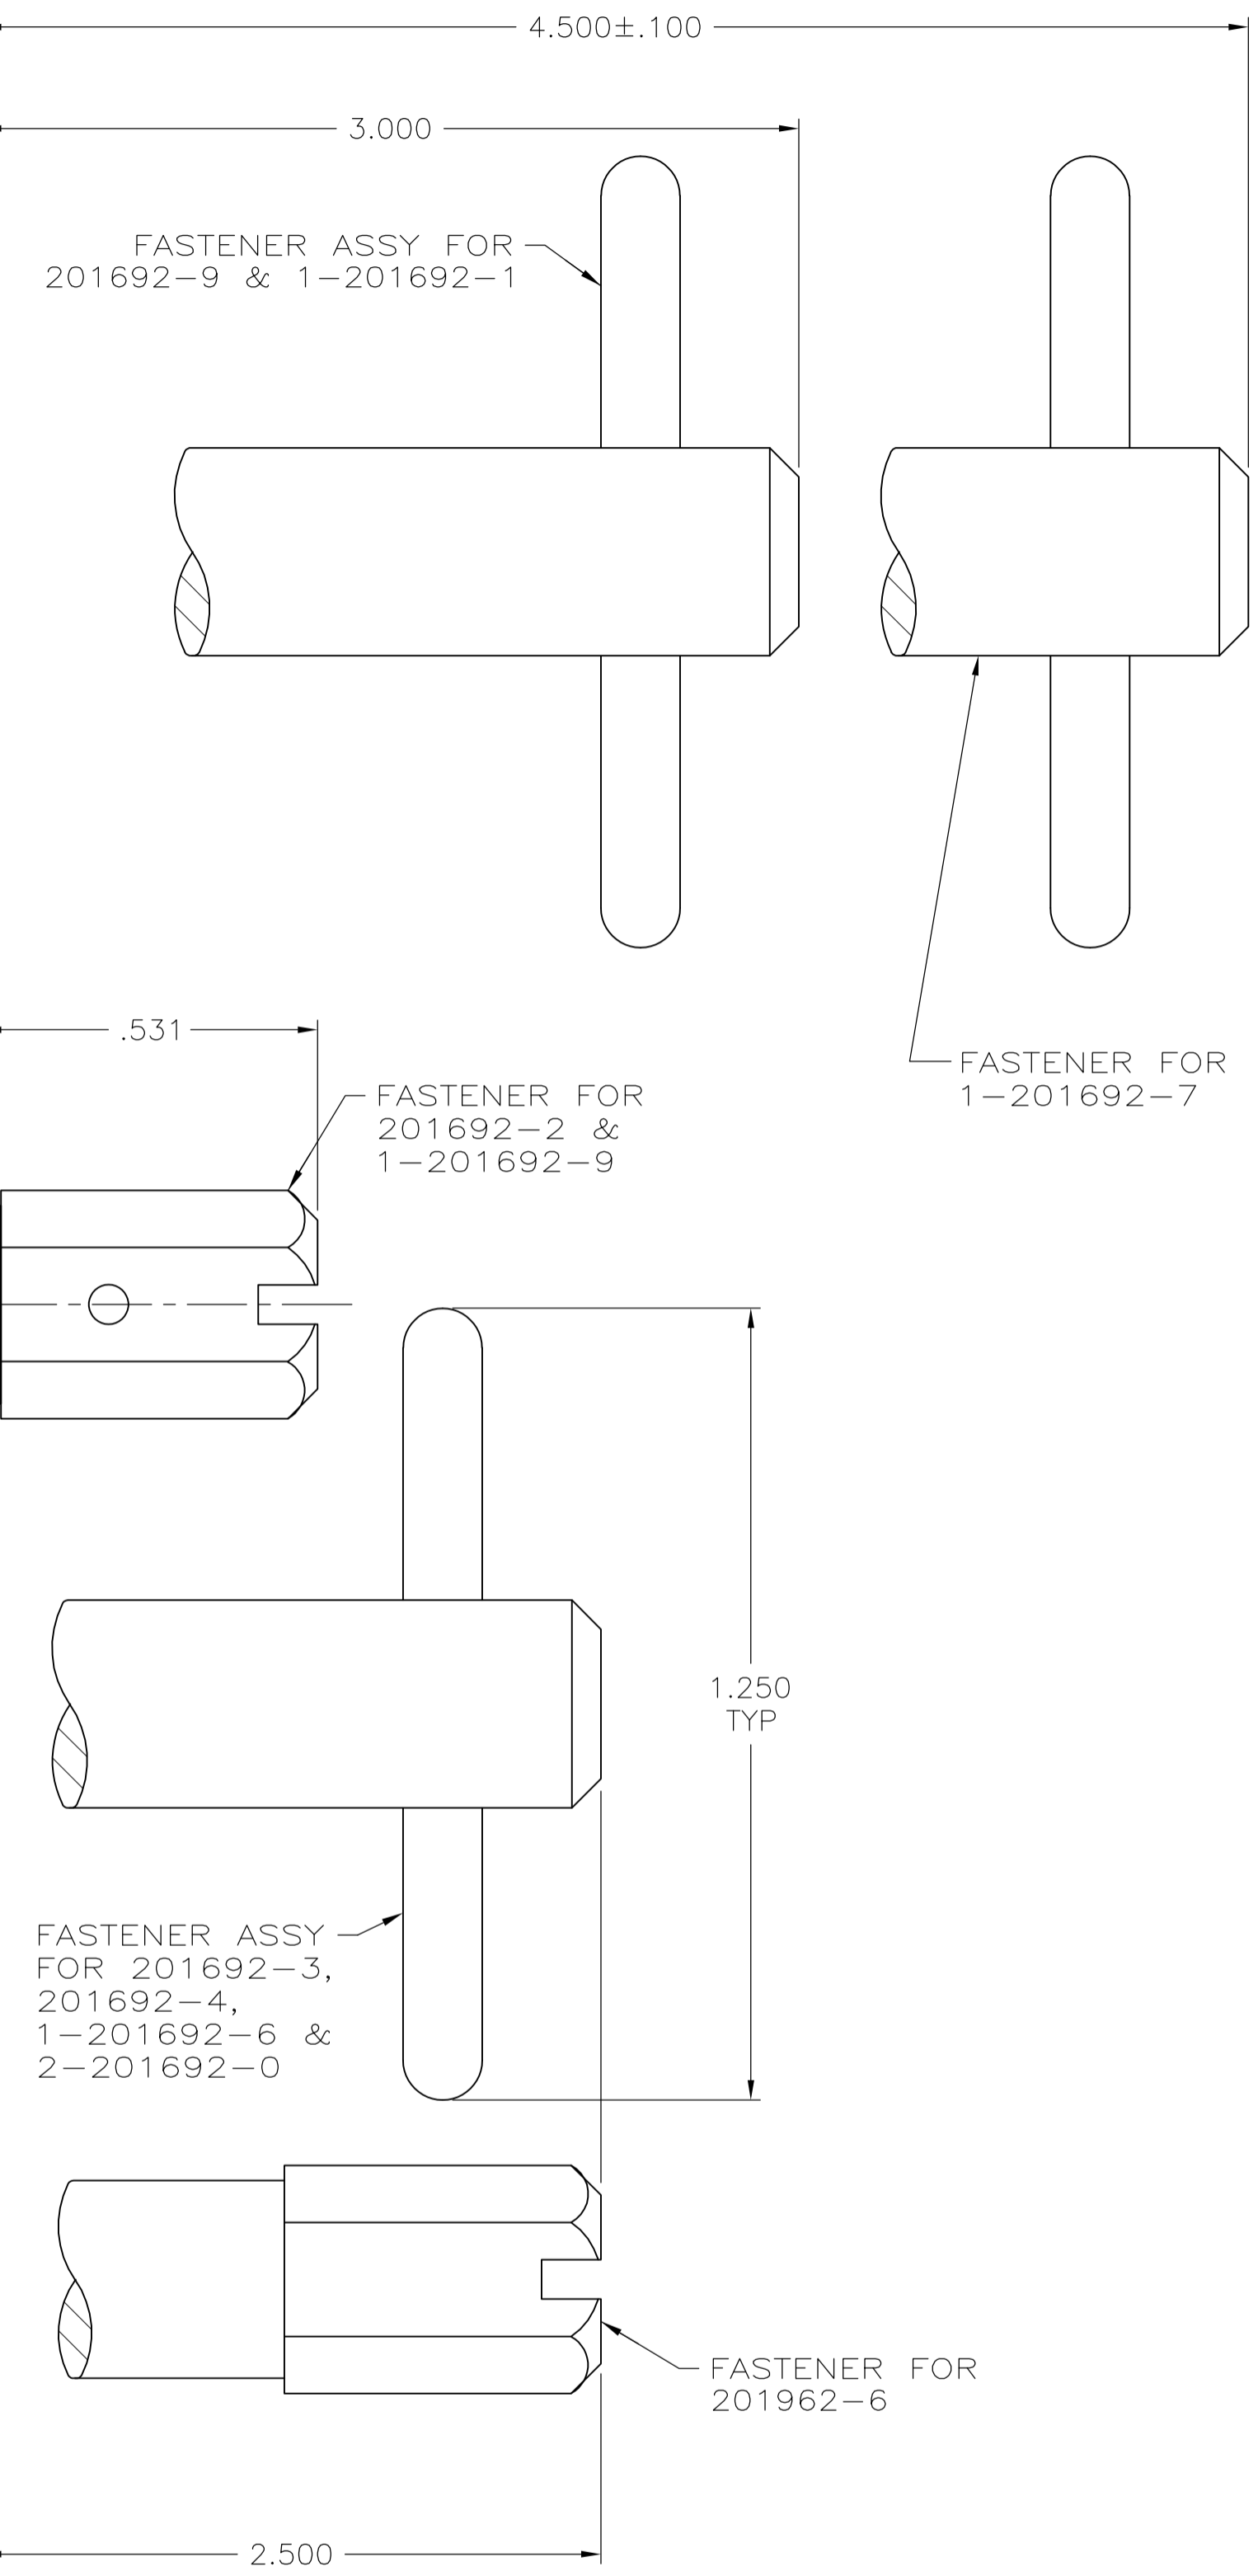

REVISIONS				
P	LTR	DESCRIPTION	DATE	APP'D
AN3	REVISED PER	ECO-16-004000	28SEP2016	NK MZ

MATING FACE
MOLDED CHARACTERS BOTH SIDES

.150 TYP
.075 TYP

AMP, PART NUMBER & DATE CODE IN THIS AREA

- 1 PHENOLIC PER MIL-M-14F, TYPE MFH, BLACK.
- 2 DIALLYL PHTHALATE PER MIL-M-14F, TYPE SDG-F, BLUE.
- 3 VALOX 420 SEO.
- 4 ACCOMMODATES TYPE II OR TYPE III SIZE #16 SOCKET CONTACTS.
- 5 STAINLESS STEEL.
- 6 FOR MATING BLOCK SEE CUSTOMER DRAWING 201532.

OBSOLETE	REV	PART NUMBER
	1	-2-201692-0
	3	1-201692-9
	1	1-201692-7
	3	1-201692-6
	1	1-201692-1
	2	201692-9
	1	201692-6
	1	201692-4
	2	201692-3
	1	201692-2

THIS DRAWING IS A CONTROLLED DOCUMENT.

DIMENSIONS: INCHES	TOLERANCES UNLESS OTHERWISE SPECIFIED:	0 PLC ± .005	1 PLC ± .005	2 PLC ± .005	3 PLC ± .005	4 PLC ± .005	ANGLES ± .005	FINISH
MATERIAL BLOCK: SEE TABLE HARDWARE & INSERTS	FINISH	WEIGHT	SIZE	CAGE CODE	DRAWING NO	RESTRICTED TO		

APPROVED: G.A. STEINHAUER, DATE: 03 JAN 96, NAME: G.A. STEINHAUER, PRODUCT SPEC: PLUG BLOCK ASSEMBLY, 104 POSITION, RECTANGULAR M SERIES, APPLICATION SPEC: A1 00779, WEIGHT: 201692, SCALE: 4:1, SHEET: 1 OF 1, REV: AN3