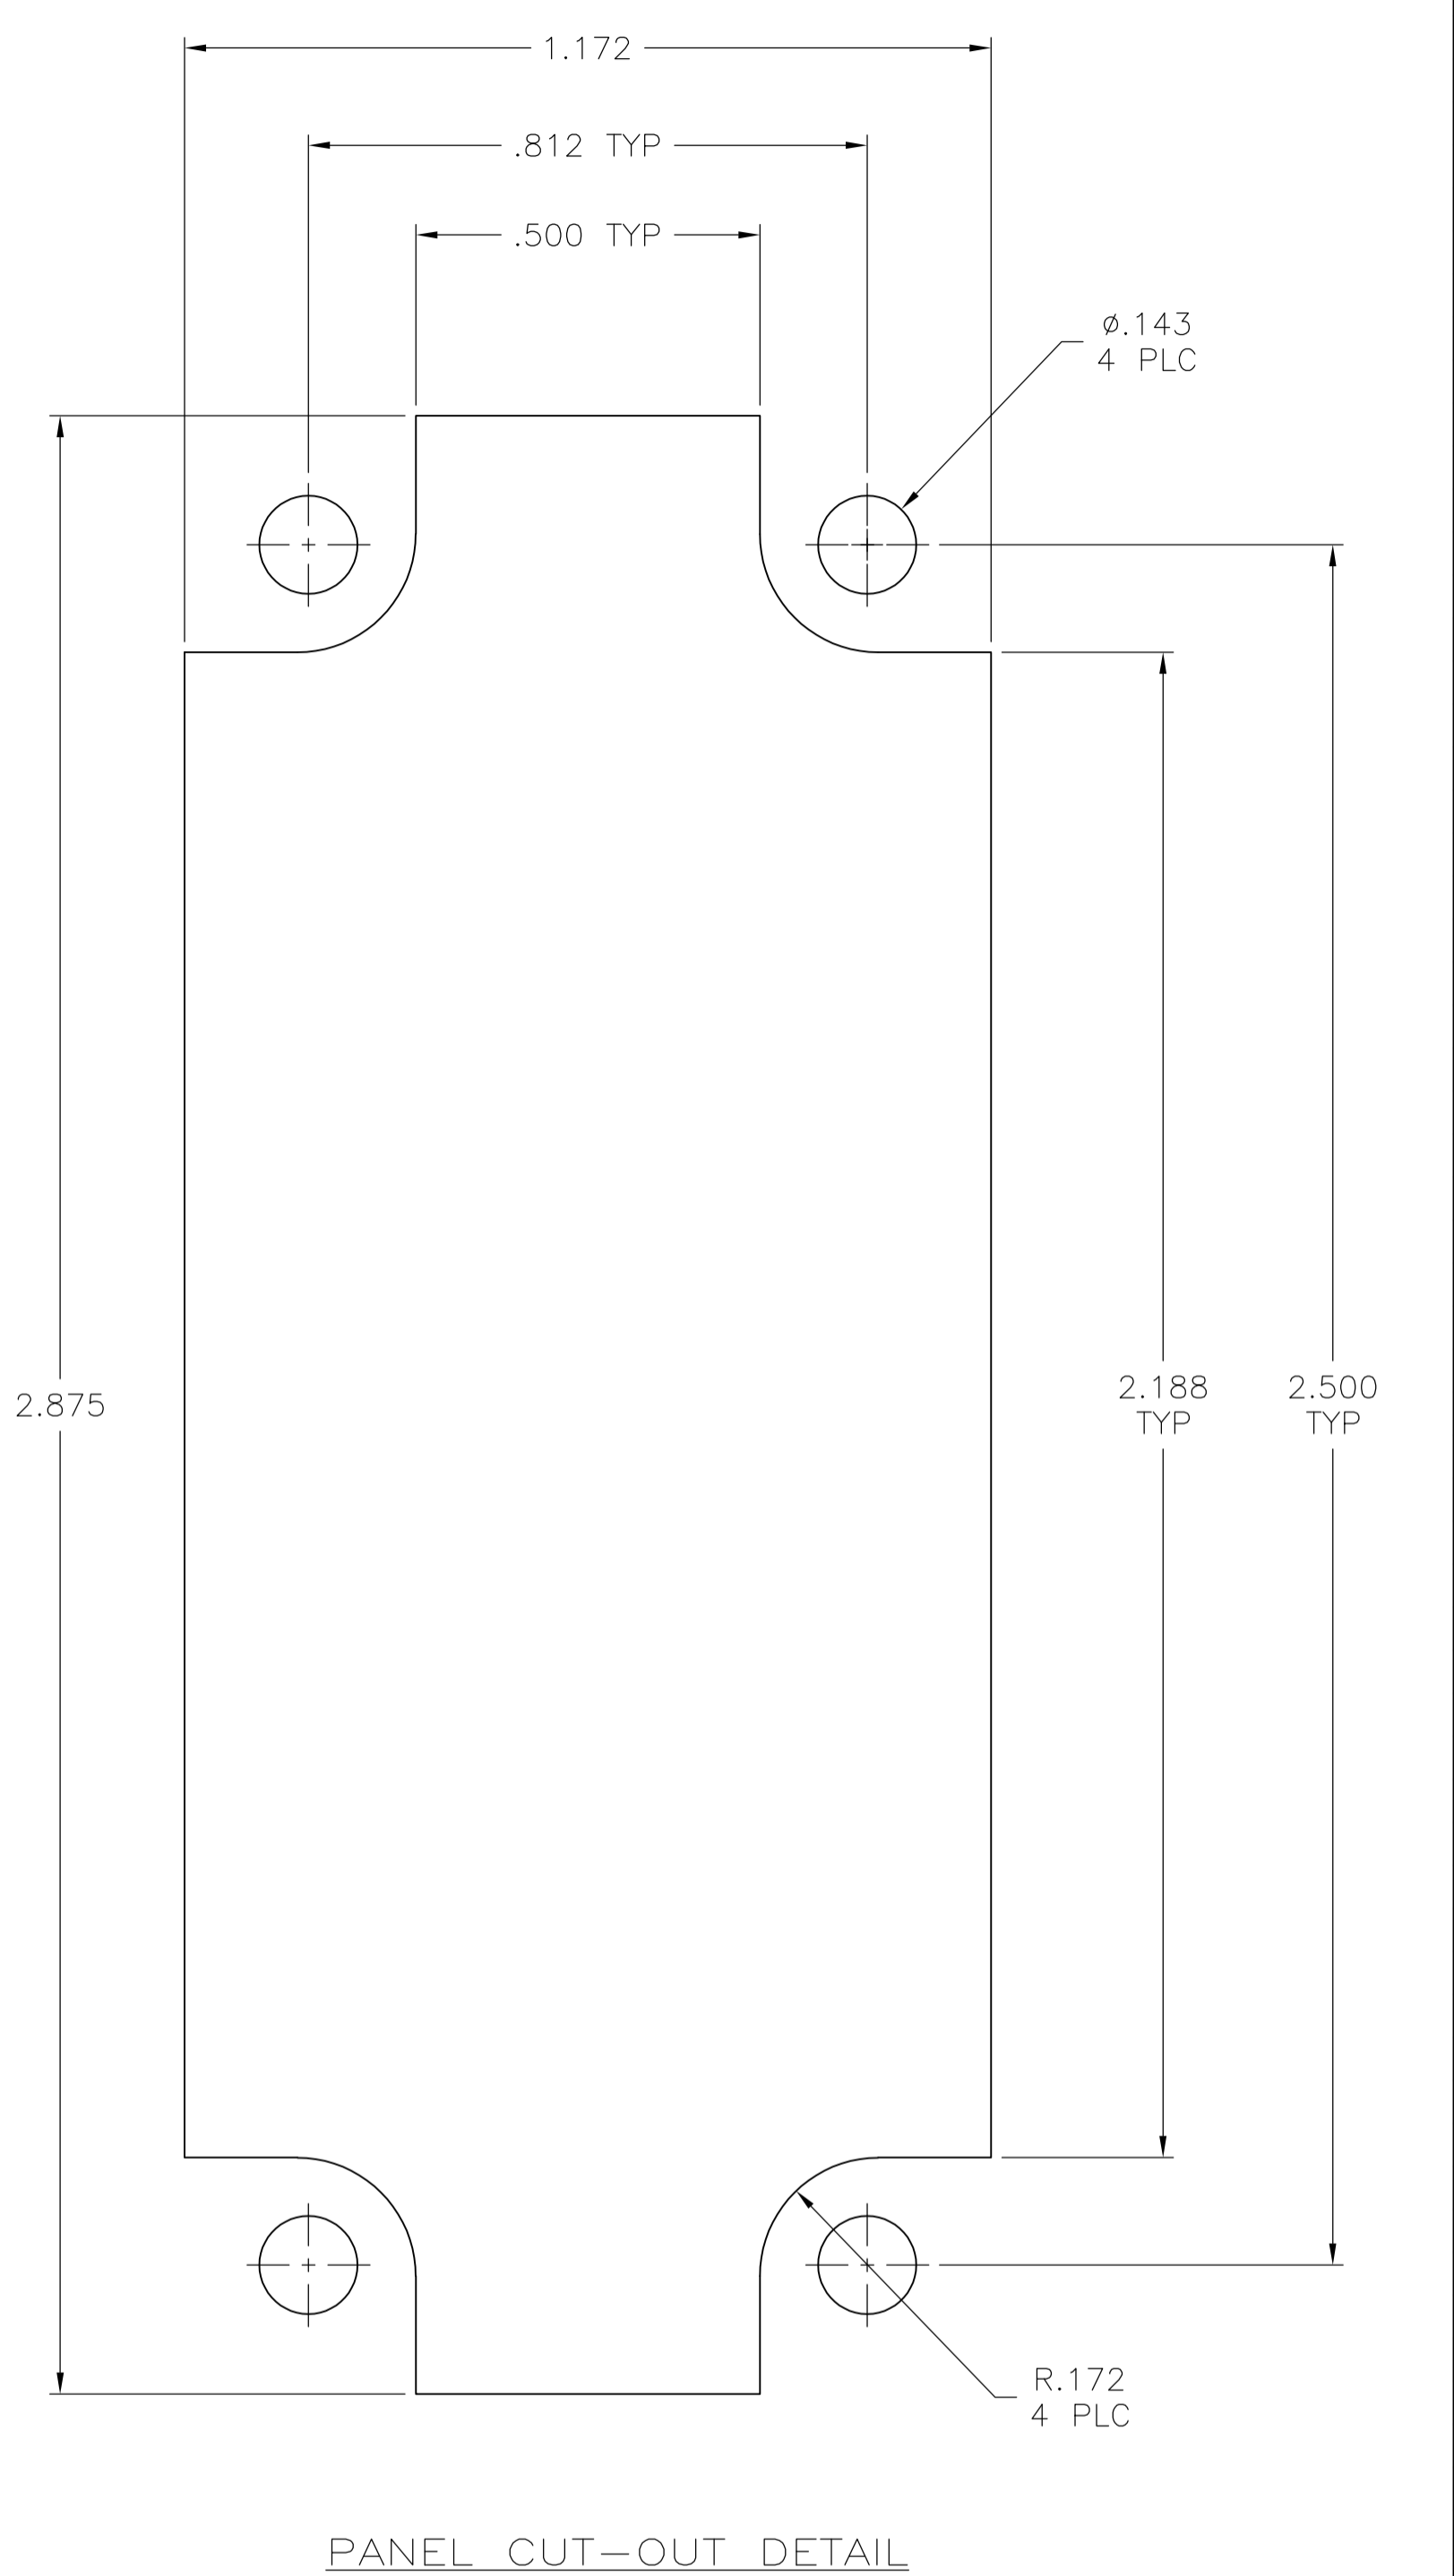

REVISIONS				
P	LTR	DESCRIPTION	DATE	APP'D
AN3	REVISED PER	ECO-16-004000	28SEP2016	NK MZ

MATING FACE
MOLDED CHARACTERS BOTH SIDES

.150 TYP
.075 TYP

AMP, PART NUMBER & DATE CODE IN THIS AREA

- 1 PHENOLIC PER MIL-M-14F, TYPE MFH, BLACK.
- 2 DIALLYL PHTHALATE PER MIL-M-14F, TYPE SDG-F, BLUE.
- 3 VALOX 420 SEO.
- 4 ACCOMMODATES TYPE II OR TYPE III SIZE #16 SOCKET CONTACTS.
- 5 STAINLESS STEEL.
- 6 FOR MATING BLOCK SEE CUSTOMER DRAWING 201532.

OBSOLETE	REV	PART NUMBER
	1	-2-201692-0
	3	1-201692-9
	1	1-201692-7
	3	1-201692-6
	1	1-201692-1
	2	201692-9
	1	201692-6
	1	201692-4
	2	201692-3
	1	201692-2

THIS DRAWING IS A CONTROLLED DOCUMENT.

DIMENSIONS: INCHES	TOLERANCES UNLESS OTHERWISE SPECIFIED:	0 PLC ± .005	1 PLC ± .005	2 PLC ± .005	3 PLC ± .005	4 PLC ± .005	ANGLES ± .005	FINISH
MATERIAL BLOCK: SEE TABLE HARDWARE & INSERTS	FINISH	WEIGHT	SIZE	CAGE CODE	DRAWING NO	RESTRICTED TO		

APPROVED: G.A. STEINHAUER, DATE: 03 JAN 96, NAME: G.A. STEINHAUER, PRODUCT SPEC: PLUG BLOCK ASSEMBLY, 104 POSITION, RECTANGULAR M SERIES, APPLICATION SPEC: A1 00779, WEIGHT: 201692, SCALE: 4:1, SHEET: 1 OF 1, REV: AN3