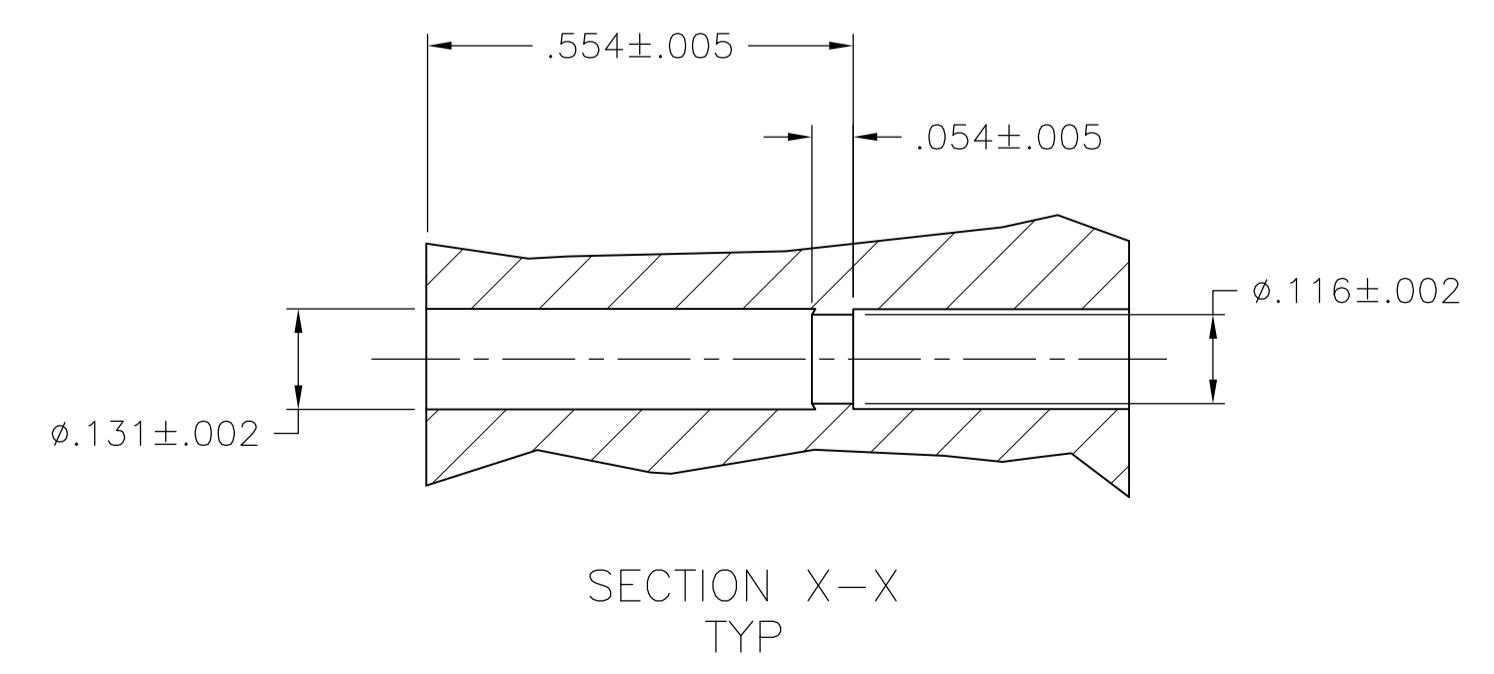

REVISIONS				
P	LTR	DESCRIPTION	DATE	APP'D
AN3	REVISED PER	ECO-16-004000	28SEP2016	NK MZ

MATING FACE
MOLDED CHARACTERS BOTH SIDES

.150 TYP
.075 TYP

AMP, PART NUMBER & DATE CODE IN THIS AREA

- 1 PHENOLIC PER MIL-M-14F, TYPE MFH, BLACK.
- 2 DIALLYL PHTHALATE PER MIL-M-14F, TYPE SDG-F, BLUE.
- 3 VALOX 420 SEO.
- 4 ACCOMMODATES TYPE II OR TYPE III SIZE #16 SOCKET CONTACTS.
- 5 STAINLESS STEEL.
- 6 FOR MATING BLOCK SEE CUSTOMER DRAWING 201532.

OBSOLETE	REV	PART NUMBER
	1	-2-201692-0
	3	1-201692-9
	1	1-201692-7
	3	1-201692-6
	1	1-201692-1
	2	201692-9
	1	201692-6
	1	201692-4
	2	201692-3
	1	201692-2

THIS DRAWING IS A CONTROLLED DOCUMENT.

DIMENSIONS: INCHES	TOLERANCES UNLESS OTHERWISE SPECIFIED:	0 PLC ± .005	1 PLC ± .005	2 PLC ± .005	3 PLC ± .005	4 PLC ± .005	ANGLES ± .005	FINISH
MATERIAL BLOCK: SEE TABLE HARDWARE & INSERTS	FINISH	WEIGHT	SIZE	CAGE CODE	DRAWING NO	RESTRICTED TO		

APPROVED: G.A. STEINHAUER, DATE: 03 JAN 96, NAME: G.A. STEINHAUER, PRODUCT SPEC: PLUG BLOCK ASSEMBLY, 104 POSITION, RECTANGULAR M SERIES, APPLICATION SPEC: A1 00779, WEIGHT: 201692, SCALE: 4:1, SHEET: 1 OF 1, REV: AN3