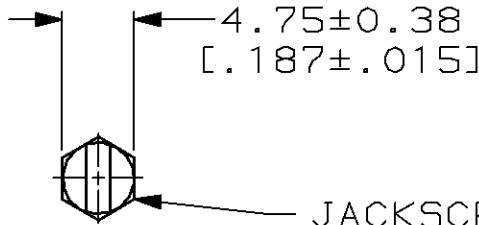

LOC	DIST	REVISIONS					
FT	8	P	LTR	DESCRIPTION	DATE	DWN	APVD
			D	REDRAW ON CAD PER EC 0020-1109-95	24 OCT 95	-	-
			E	ADDED -3 PER EC 0320-66-97	10 MAR 97	DH	GS

JACKSCREW BODY,  
ZINC, CLEAR CHROMATE  
CONVERSION

SPIROL PIN,  
STAINLESS STEEL,  
PASSIVATED

METAL THICKNESS OF  
PIN HOOD OR CABLE CLAMP.  
WHEN USING BOTH PIN HOOD  
AND CABLE CLAMP REMOVE  
WASHER.

BLOCK

WASHER,  
STAINLESS STEEL,  
PASSIVATED

6-32 UNC-2A

JACK SCREW TIP,  
STAINLESS STEEL

- 1 BULK PACKAGING.
- 2 INDIVIDUAL PACKAGING.

2	201827-3
1	201827-1
PART NUMBER	

THIS DRAWING IS UNPUBLISHED. ALL RIGHTS RESERVED. BY AMP INCORPORATED. COPYRIGHT 19

DIMENSIONS: mm [INCHES]	DWN	C. OBERMAN	24 OCT 95	MATERIAL	-	FINISH	-
	CHK	R. STONE	02 NOV 95	<b>AMP</b> AMP Incorporated Harrisburg, PA 17105-3608			
TOLERANCES UNLESS OTHERWISE SPECIFIED:	APVD	G. A. STEINHAUER	02 NOV 95				
0 PLC ±-	PRODUCT SPEC	NAME JACK SCREW KIT, UNASSEMBLED, SPECIAL MALE ASSEMBLY, M SERIES					
1 PLC ±-	APPLICATION SPEC	SIZE	CAGE CODE	DRAWING NO			
2 PLC ±-		A4	00779	C-201827			
3 PLC ±-		CUSTOMER DRAWING					
4 PLC ±-	WEIGHT	SCALE 2:1 SHEET 1 OF 1 REV E					
ANGLES ±-							