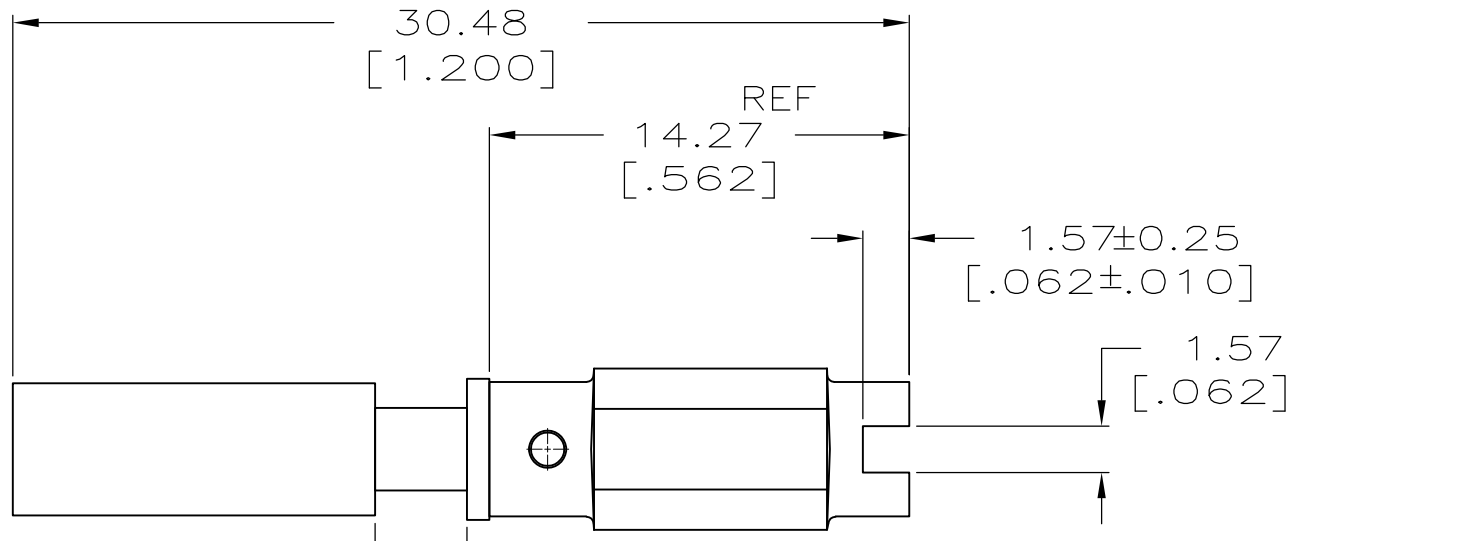

- ① BULK PACKAGING.
- ② INDIVIDUAL PACKAGING.
- ③ OBSOLETE PARTS: OBSOLETE CIS STREAMLINING PER D.RENAUD/D.SINISI

ASSEMBLED VIEW

③ OBSOLETE	② 201828-3
	① 201828-1
PART NUMBER	

DO NOT SCALE PRINT. UNLESS SPECIFIED DIMENSIONS IN mm [INCHES] TOLERANCES ON :	DR 07/25/94 M.BINNER	<b>AMP</b> AMP Incorporated Harrisburg, PA 17105-3608	
2 PLC DEC ± 0.13 [.005]	CHK 7-28-94 R.STONE		
3 PLC DEC ± -	APPD 8-2-94 T.COULSON	NAME <b>JACKSCREW KIT, UNASSEMBLED, FEMALE, M SERIES</b>	
ANGLES ± -	APPD 8-2-94 T.COULSON		
MATERIAL	PRODUCT SPEC	SIZE CAGE CODE DRAWING NO C 00779 201828	
SEE CALLOUT	-		
FINISH	APPLICATION SPEC	SCALE 4:1	SHEET 1 OF 1
SEE CALLOUT	-		
	WEIGHT -		