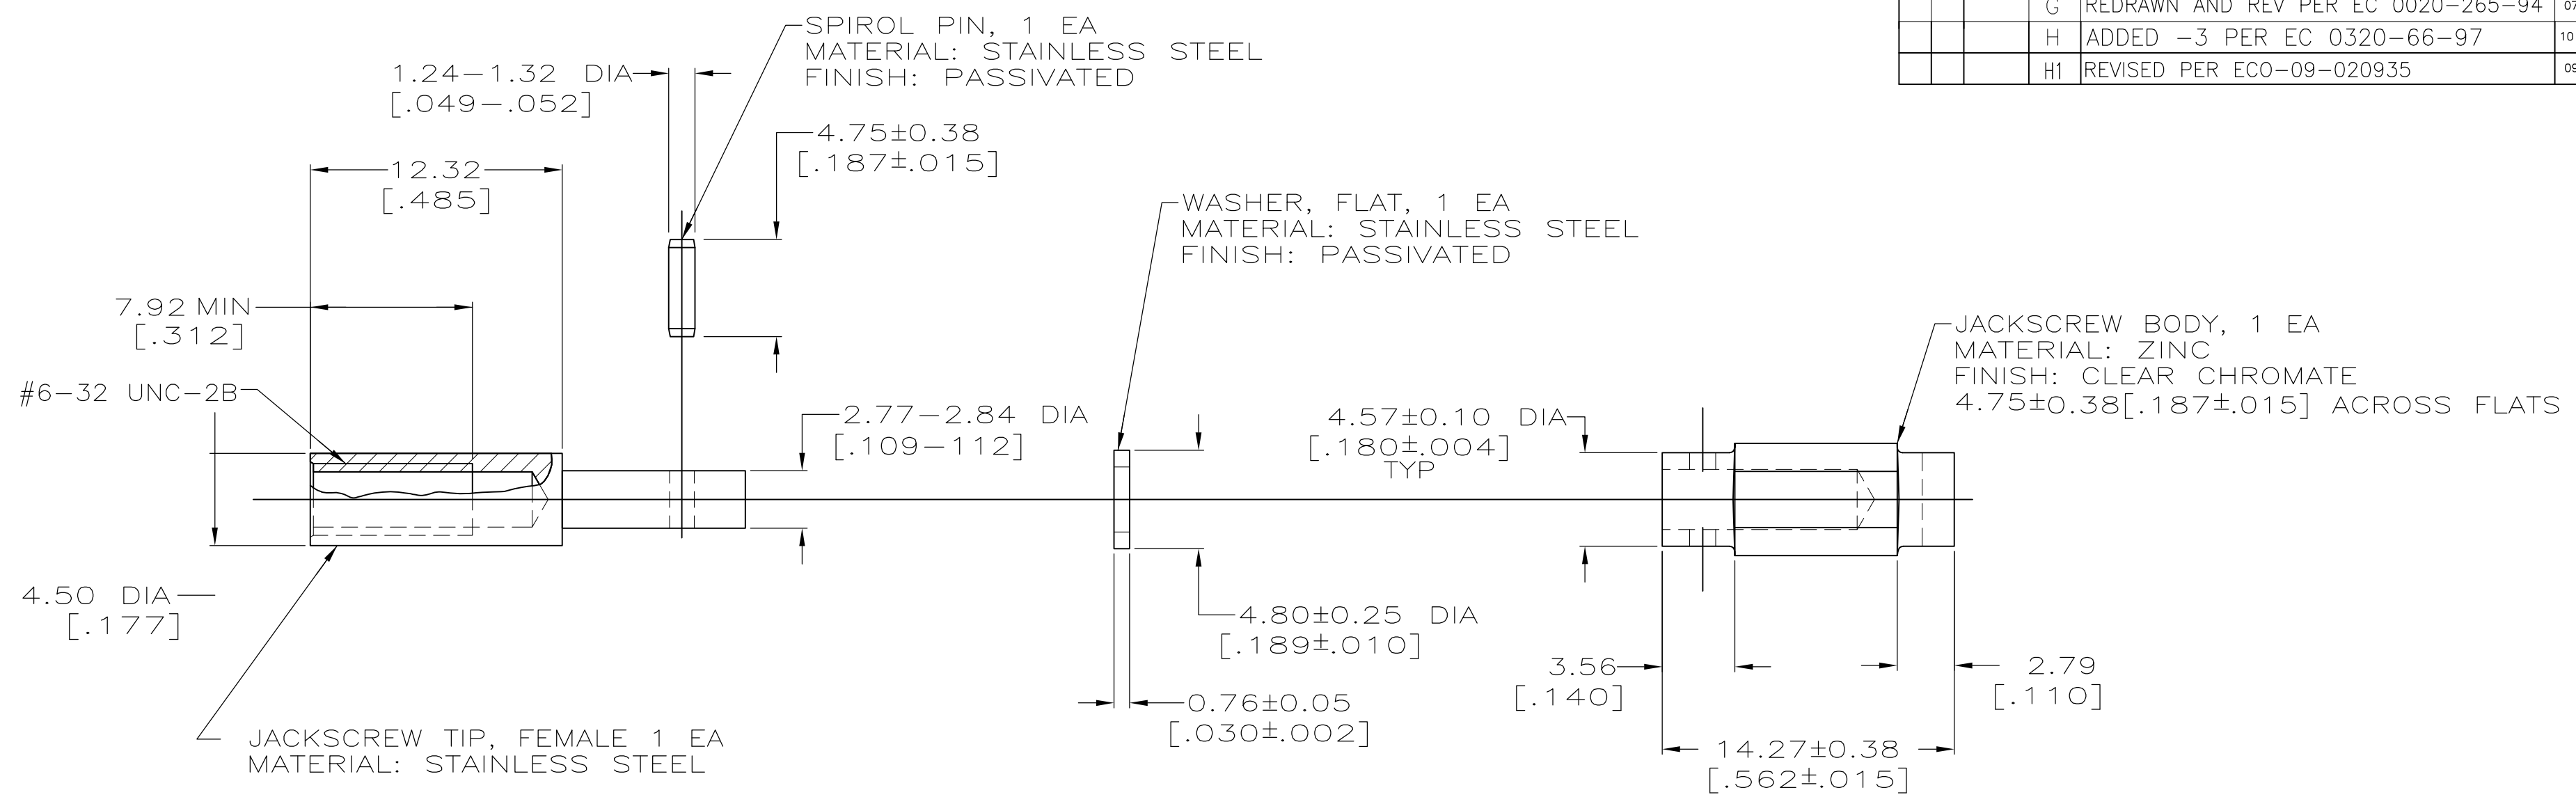

THIS DRAWING IS UNPUBLISHED. RELEASED FOR PUBLICATION .19  
 © COPYRIGHT 19 BY AMP INCORPORATED. ALL INTERNATIONAL RIGHTS RESERVED.

LOC	DIST	P	F	ZONE	LTR	DESCRIPTION	DATE	APPD
FT	8				G	REDRAWN AND REV PER EC 0020-265-94	07/27/94	TC
					H	ADDED -3 PER EC 0320-66-97	10 MAR 97	GS
					H1	REVISED PER ECO-09-020935	09SEP097	KK AEG

- ① BULK PACKAGING.
- ② INDIVIDUAL PACKAGING.
- ③ OBSOLETE PARTS: OBSOLETE CIS STREAMLINING PER D.RENAUD/D.SINISI

ASSEMBLED VIEW

③ OBSOLETE	② 201828-3
	① 201828-1
PART NUMBER	

DO NOT SCALE PRINT. UNLESS SPECIFIED DIMENSIONS IN mm [INCHES] TOLERANCES ON :	DR 07/25/94 M.BINNER	<b>AMP</b> AMP Incorporated Harrisburg, PA 17105-3608	
2 PLC DEC ± 0.13 [.005]	CHK 7-28-94 R.STONE		
3 PLC DEC ± -	APPD 8-2-94 T.COULSON	NAME <b>JACKSCREW KIT, UNASSEMBLED, FEMALE, M SERIES</b>	
ANGLES ± -	APPD 8-2-94 T.COULSON		
MATERIAL	PRODUCT SPEC	SIZE CAGE CODE DRAWING NO C 00779 201828	
SEE CALLOUT	-		
FINISH	APPLICATION SPEC	SCALE 4:1	SHEET 1 OF 1
SEE CALLOUT	-		
	WEIGHT -		