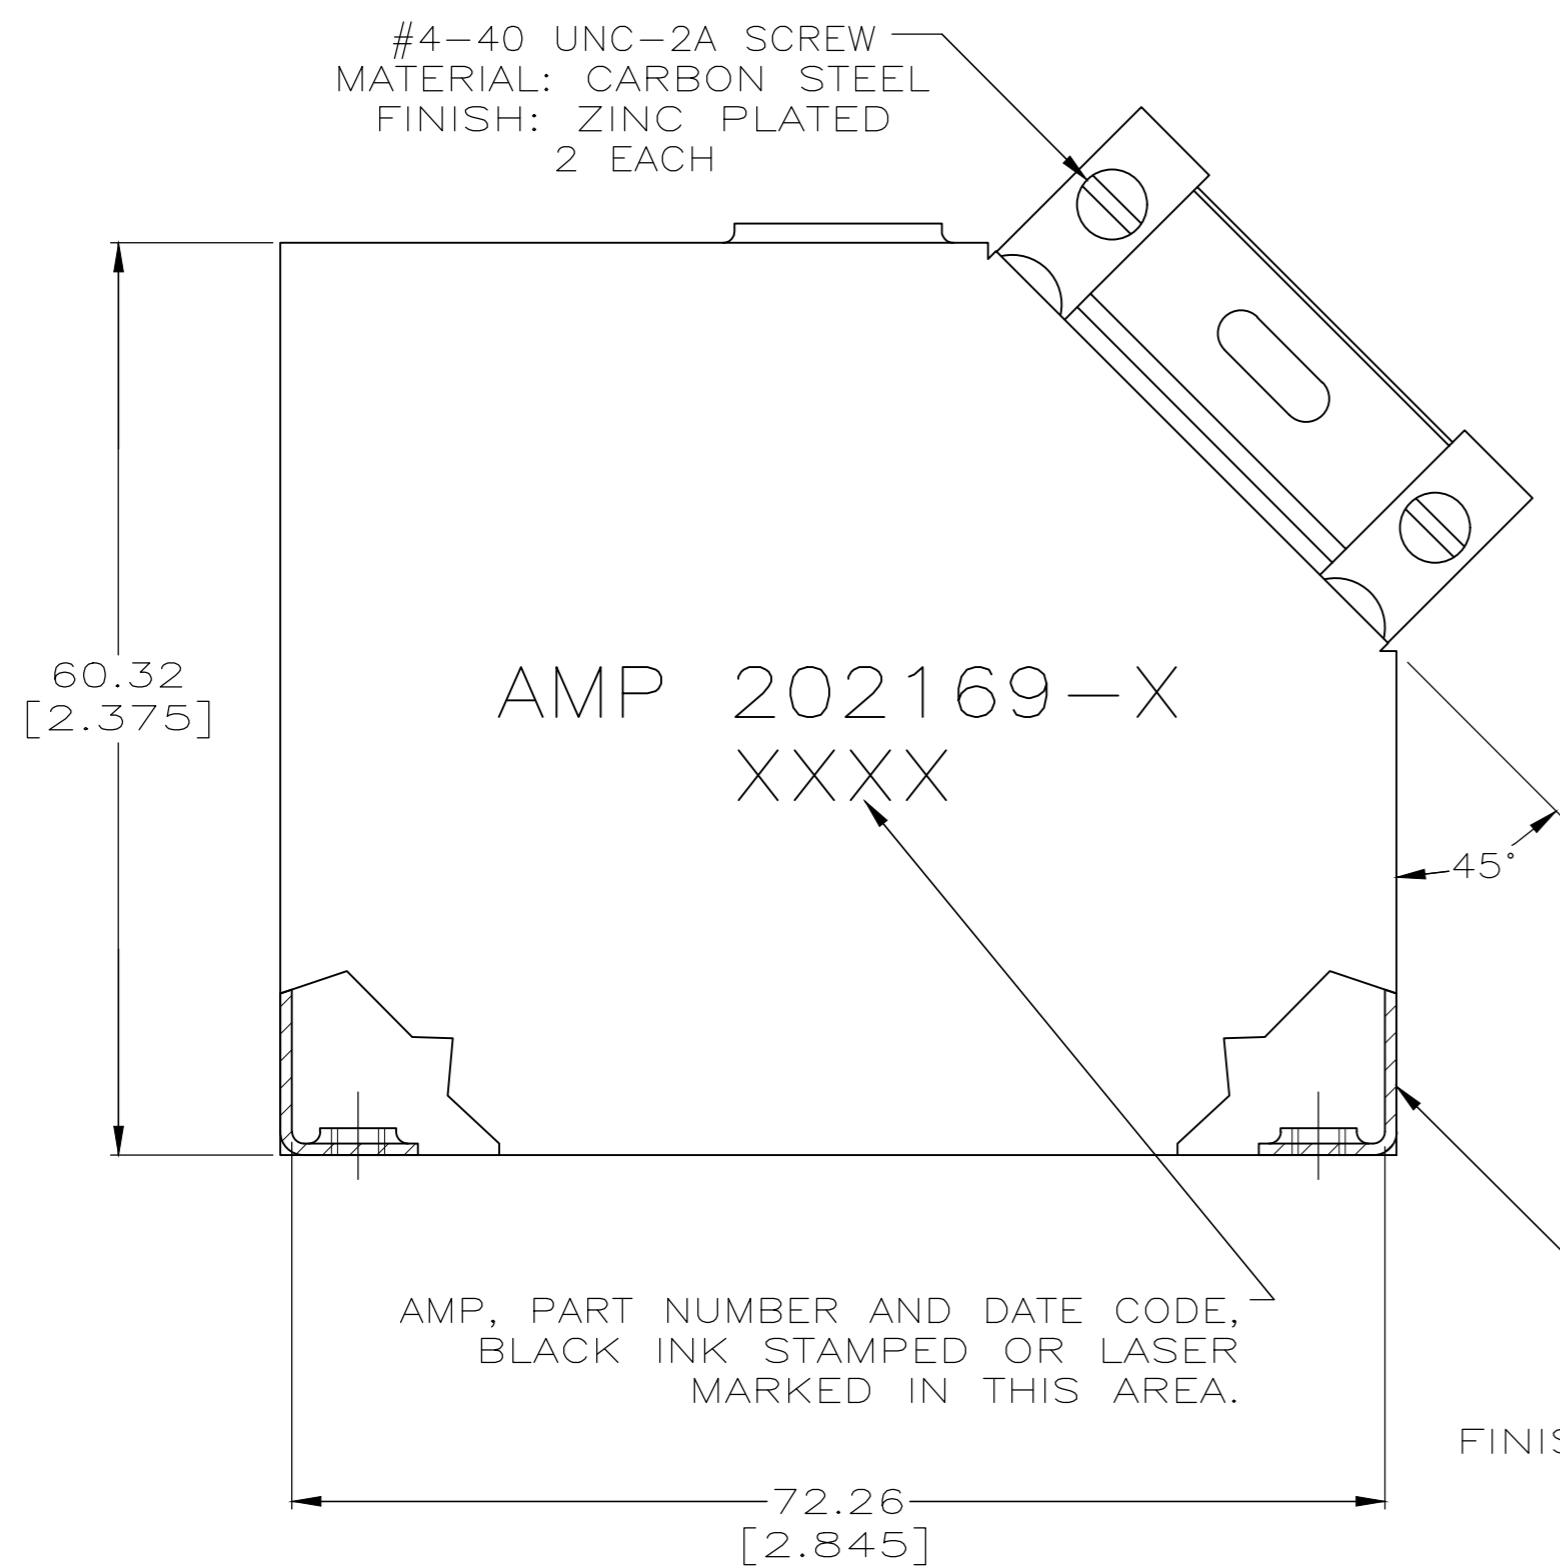

THIS DRAWING IS UNPUBLISHED. RELEASED FOR PUBLICATION
 © COPYRIGHT - L ALL RIGHTS RESERVED.

REVISIONS				
P	LTR	DESCRIPTION	DATE	APVD
L		REVISED PER ECO-18-007013	21MAY2018	KH MZ

FIXED CABLE CLAMP
 MATERIAL: STAINLESS STEEL
 1 EACH

RIVET
 MATERIAL: STEEL
 FINISH: NICKEL PLATED
 2 EACH

SHIELDS
 MATERIAL: CARBON STEEL
 FINISH: 5.08um [.000200] MIN NICKEL
 2 EACH

$\triangle 3$	202169-4
$\triangle 2$	202169-1
SCREW FINISH	PART NUMBER

- $\triangle 1$ ACCOMMODATES 22.86-25.40[.900-1.000] DIAMETER CABLE.
- $\triangle 2$ FINISH: ZINC WITH HEXAVALENT CHROMATE.
- $\triangle 3$ FINISH: ZINC WITH NON-HEXAVALENT CHROMATE.

THIS DRAWING IS A CONTROLLED DOCUMENT.		DWN D.HARDY 10-25-94	TE Connectivity Ltd.	
DIMENSIONS: mm [INCHES]		CHK R.STONE 10-27-94	NAME SHIELD KIT, UNASSEMBLED, 104 POSITION, M SERIES	
TOLERANCES UNLESS OTHERWISE SPECIFIED:		APVD -	PRODUCT SPEC -	
0 PLC ± -		APPLICATION SPEC -		
1 PLC ± -		WEIGHT 0		
2 PLC ± 0.38 [.015]		SCALE A2 00779 C=202169		
3 PLC ± -		SHEET 1 of 1		
4 PLC ± -		REV L		
ANGLES ± -		CUSTOMER DRAWING		
MATERIAL SEE CALLOUTS		FINISH SEE CALLOUTS		