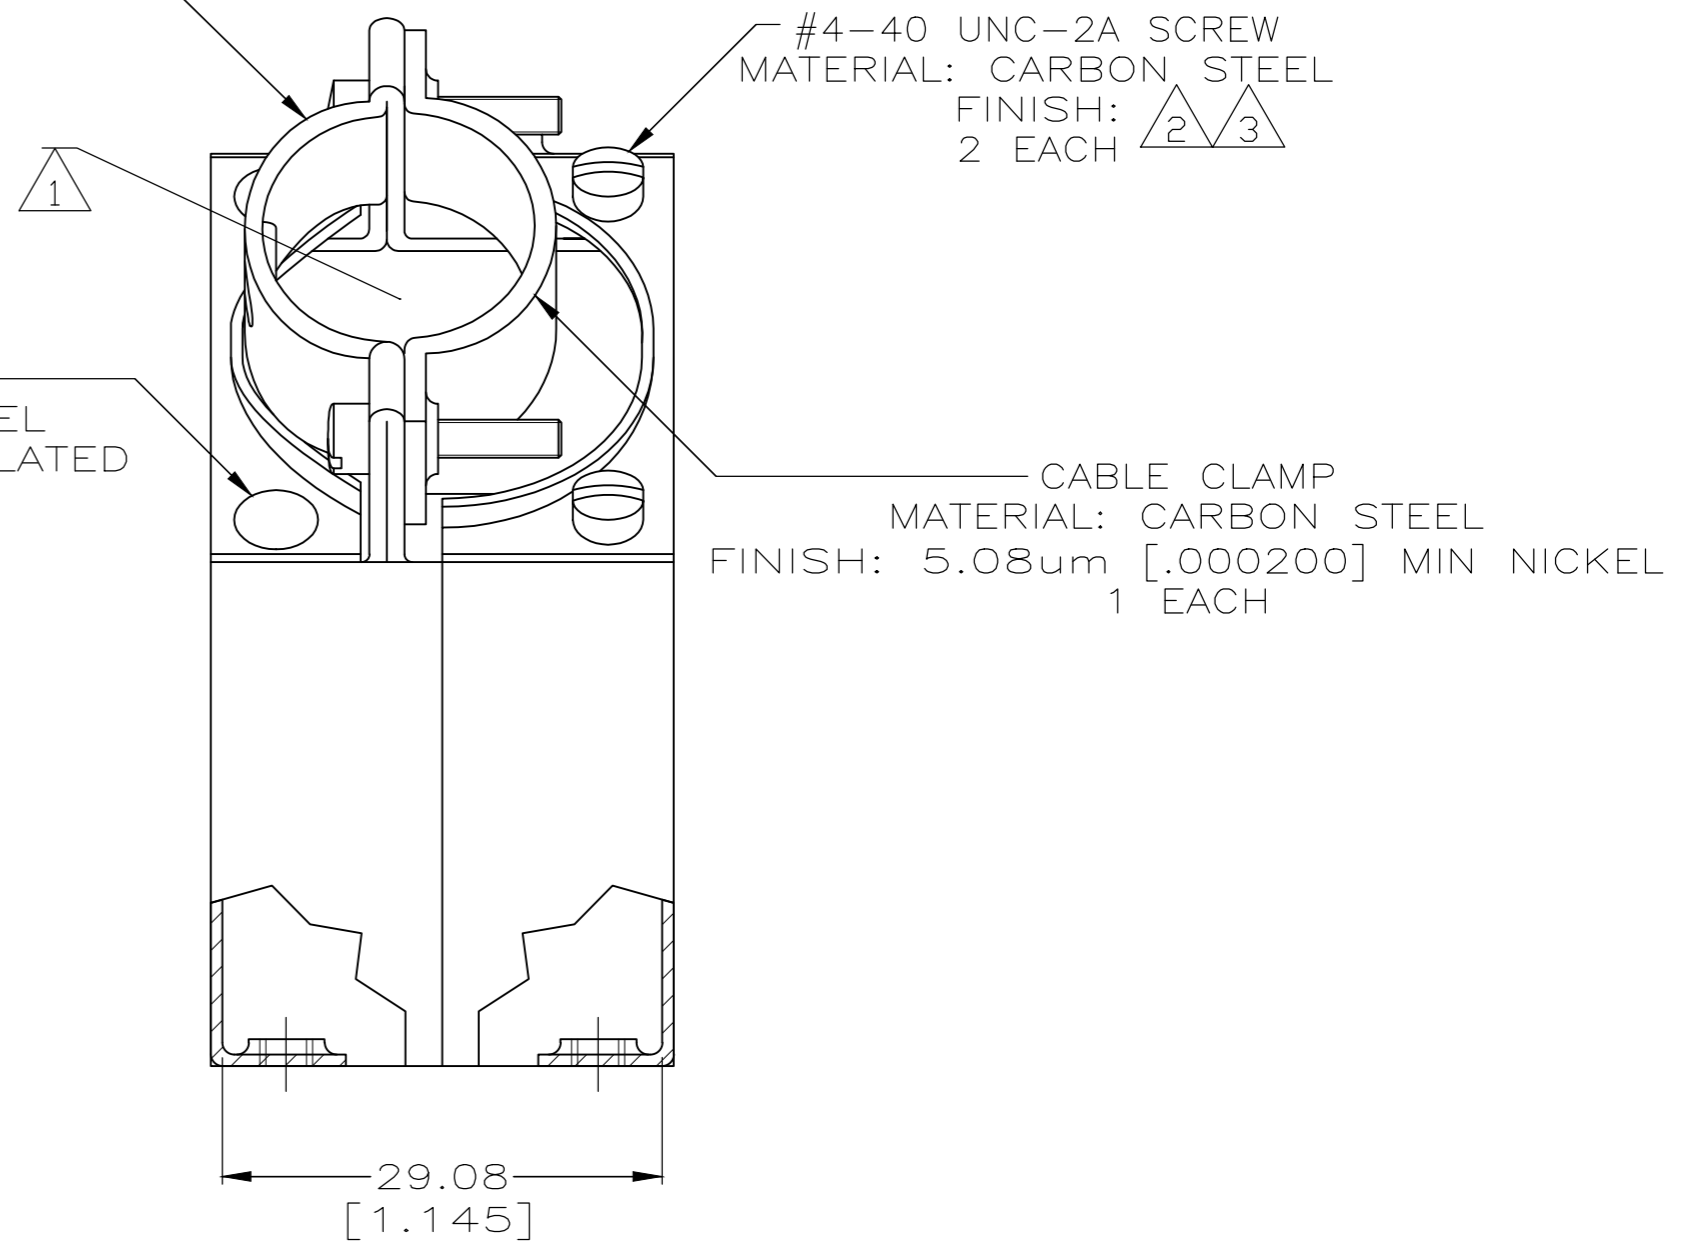

THIS DRAWING IS UNPUBLISHED. RELEASED FOR PUBLICATION
 © COPYRIGHT - L ALL RIGHTS RESERVED.

REVISIONS				
P	LTR	DESCRIPTION	DATE	APVD
L		REVISED PER ECO-18-007013	21MAY2018	KH MZ

FIXED CABLE CLAMP
 MATERIAL: STAINLESS STEEL
 1 EACH

RIVET
 MATERIAL: STEEL
 FINISH: NICKEL PLATED
 2 EACH

SHIELDS
 MATERIAL: CARBON STEEL
 FINISH: 5.08um [.000200] MIN NICKEL
 2 EACH

$\triangle 3$	202169-4
$\triangle 2$	202169-1
SCREW FINISH	PART NUMBER

- $\triangle 1$ ACCOMMODATES 22.86-25.40[.900-1.000] DIAMETER CABLE.
- $\triangle 2$ FINISH: ZINC WITH HEXAVALENT CHROMATE.
- $\triangle 3$ FINISH: ZINC WITH NON-HEXAVALENT CHROMATE.

THIS DRAWING IS A CONTROLLED DOCUMENT.		DWN D.HARDY 10-25-94	TE Connectivity Ltd.	
DIMENSIONS: mm [INCHES]		CHK R.STONE 10-27-94	NAME SHIELD KIT, UNASSEMBLED, 104 POSITION, M SERIES	
TOLERANCES UNLESS OTHERWISE SPECIFIED:		APVD -	PRODUCT SPEC -	
0 PLC ± -		APPLICATION SPEC -		
1 PLC ± -		WEIGHT 0		
2 PLC ± 0.38 [.015]		SCALE A2 00779 C=202169		
3 PLC ± -		SHEET 1 of 1		
4 PLC ± -		REV L		
ANGLES ± -		CUSTOMER DRAWING		
MATERIAL SEE CALLOUTS		FINISH SEE CALLOUTS		