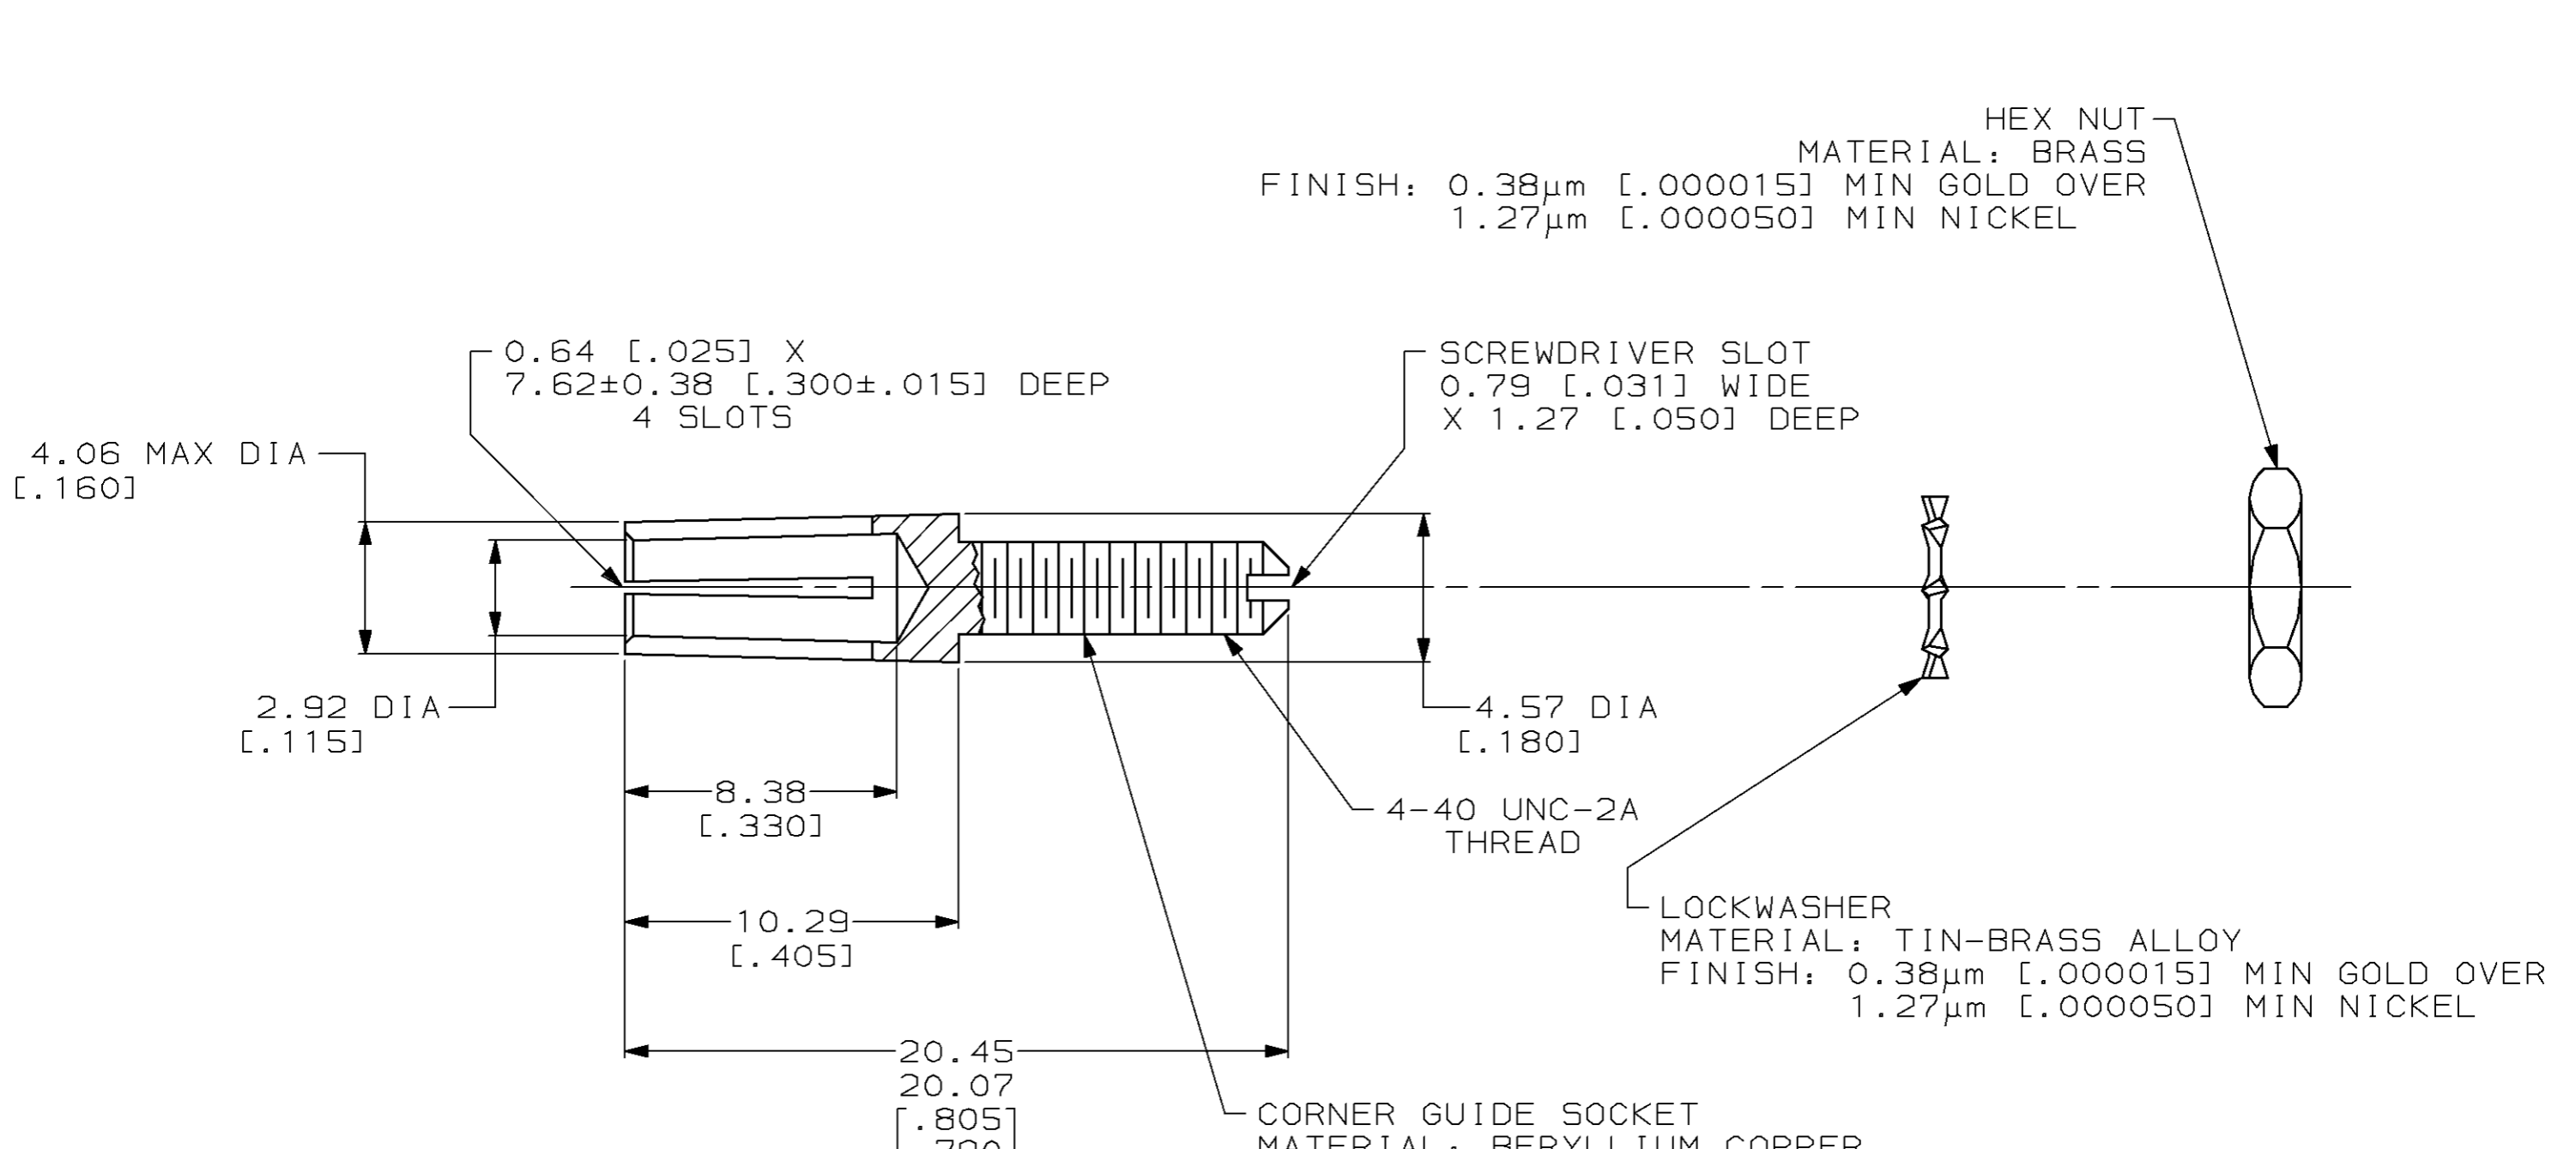

202512-1
 PART NUMBER

<small>THIS DRAWING IS A CONTROLLED DOCUMENT FOR AMP INCORPORATED. IT IS SUBJECT TO CHANGE AND THE CONTROLLING ENGINEERING ORGANIZATION SHOULD BE CONTACTED FOR THE LATEST REVISION.</small>		DWN C. DORWART 20 SEP 95 CHK R. STONE 25 SEP 95 APVD G. STEINHAUER 04 OCT 95 PRODUCT SPEC APPLICATION SPEC WEIGHT - CUSTOMER DRAWING	AMP AMP Incorporated Harrisburg, PA 17105-3608 NAME CORNER GUIDE SOCKET ASSEMBLY, UNASSEMBLED, M SERIES SIZE A3 CAGE CODE 00779 DRAWING NO C-202512 SCALE 5:1 SHEET 1 OF 1 REV F
DIMENSIONS: mm [INCHES]	TOLERANCES UNLESS OTHERWISE SPECIFIED: 0 PLC ±- 1 PLC ±- 2 PLC ±0.13 [.005] 3 PLC ±- 4 PLC ±- ANGLES ±- FINISH	MATERIAL SEE CALLOUTS	MATERIAL SEE CALLOUTS