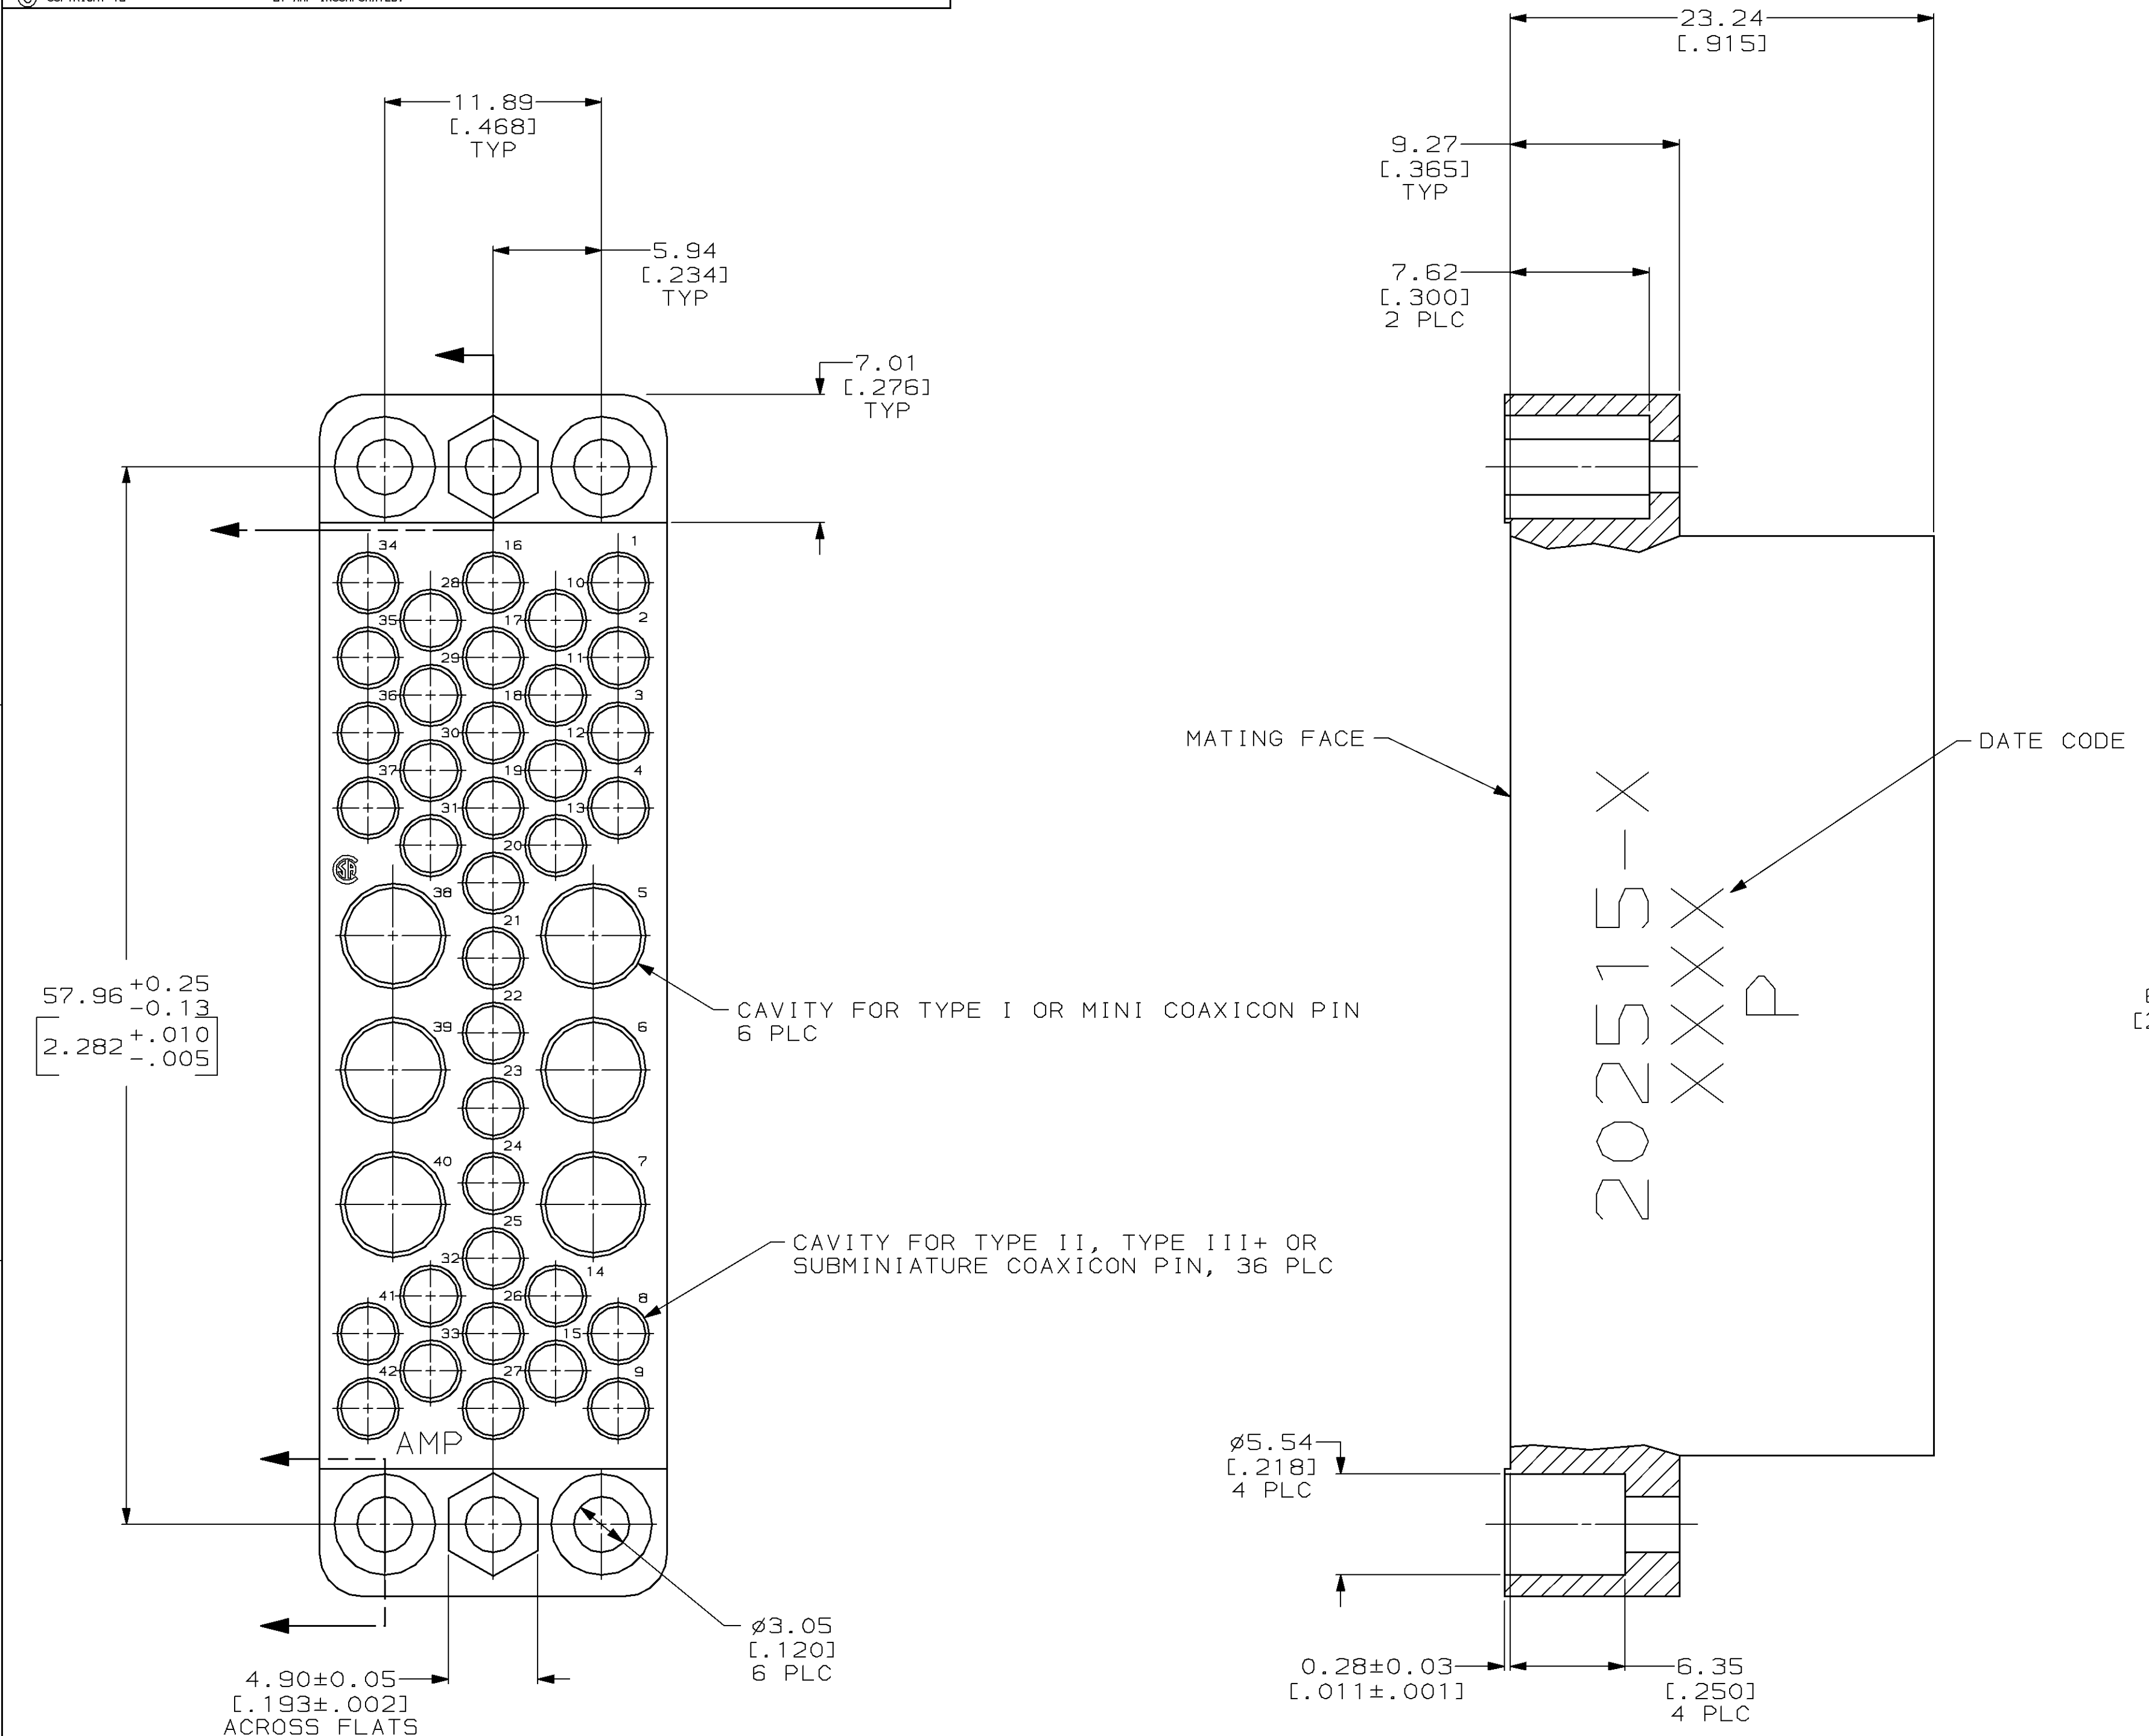

| LOC | DIST | REVISIONS                              |           |     |      |
|-----|------|--|-----------|-----|------|
| P   | LTR  | DESCRIPTION                            | DATE      | DMN | APVD |
| H   |      | REDRAWN W/O CHANGE PER EC 0020-1299-95 | 19 FEB 96 | -   | -    |

| MATERIAL | PART NUMBER |
|----------|-------------|
| ③        | 202515-5    |
| ②        | 202515-3    |
| ①        | 202515-1    |

| DIMENSIONS: |  | TOLERANCES UNLESS OTHERWISE SPECIFIED: |   | DMN              | 19 FEB 96 |
|-------------|--|--|---|------------------|-----------|
| mm (INCHES) |  | 0 PLC                                  | ± | C. REIFSNYDER    |           |
|             |  | 1 PLC                                  | ± | R. STONE         | 14 MAR 96 |
|             |  | 2 PLC                                  | ± | G. A. STEINHAUER | 25 JUN 96 |
|             |  | 3 PLC                                  | ± |                  |           |
|             |  | 4 PLC                                  | ± |                  |           |
|             |  | ANGLES                                 | ± |                  |           |
|             |  | FINISH                                 | - |                  |           |

| NAME  | SCALE | DRAWING NO | SHEET  | REV |
|---|-------|------------|--------|-----|
| PLUG BLOCK, MALE, 42 POSITION, MINI, M SERIES | 4:1   | C-202515   | 1 OF 1 | H   |

CUSTOMER DRAWING