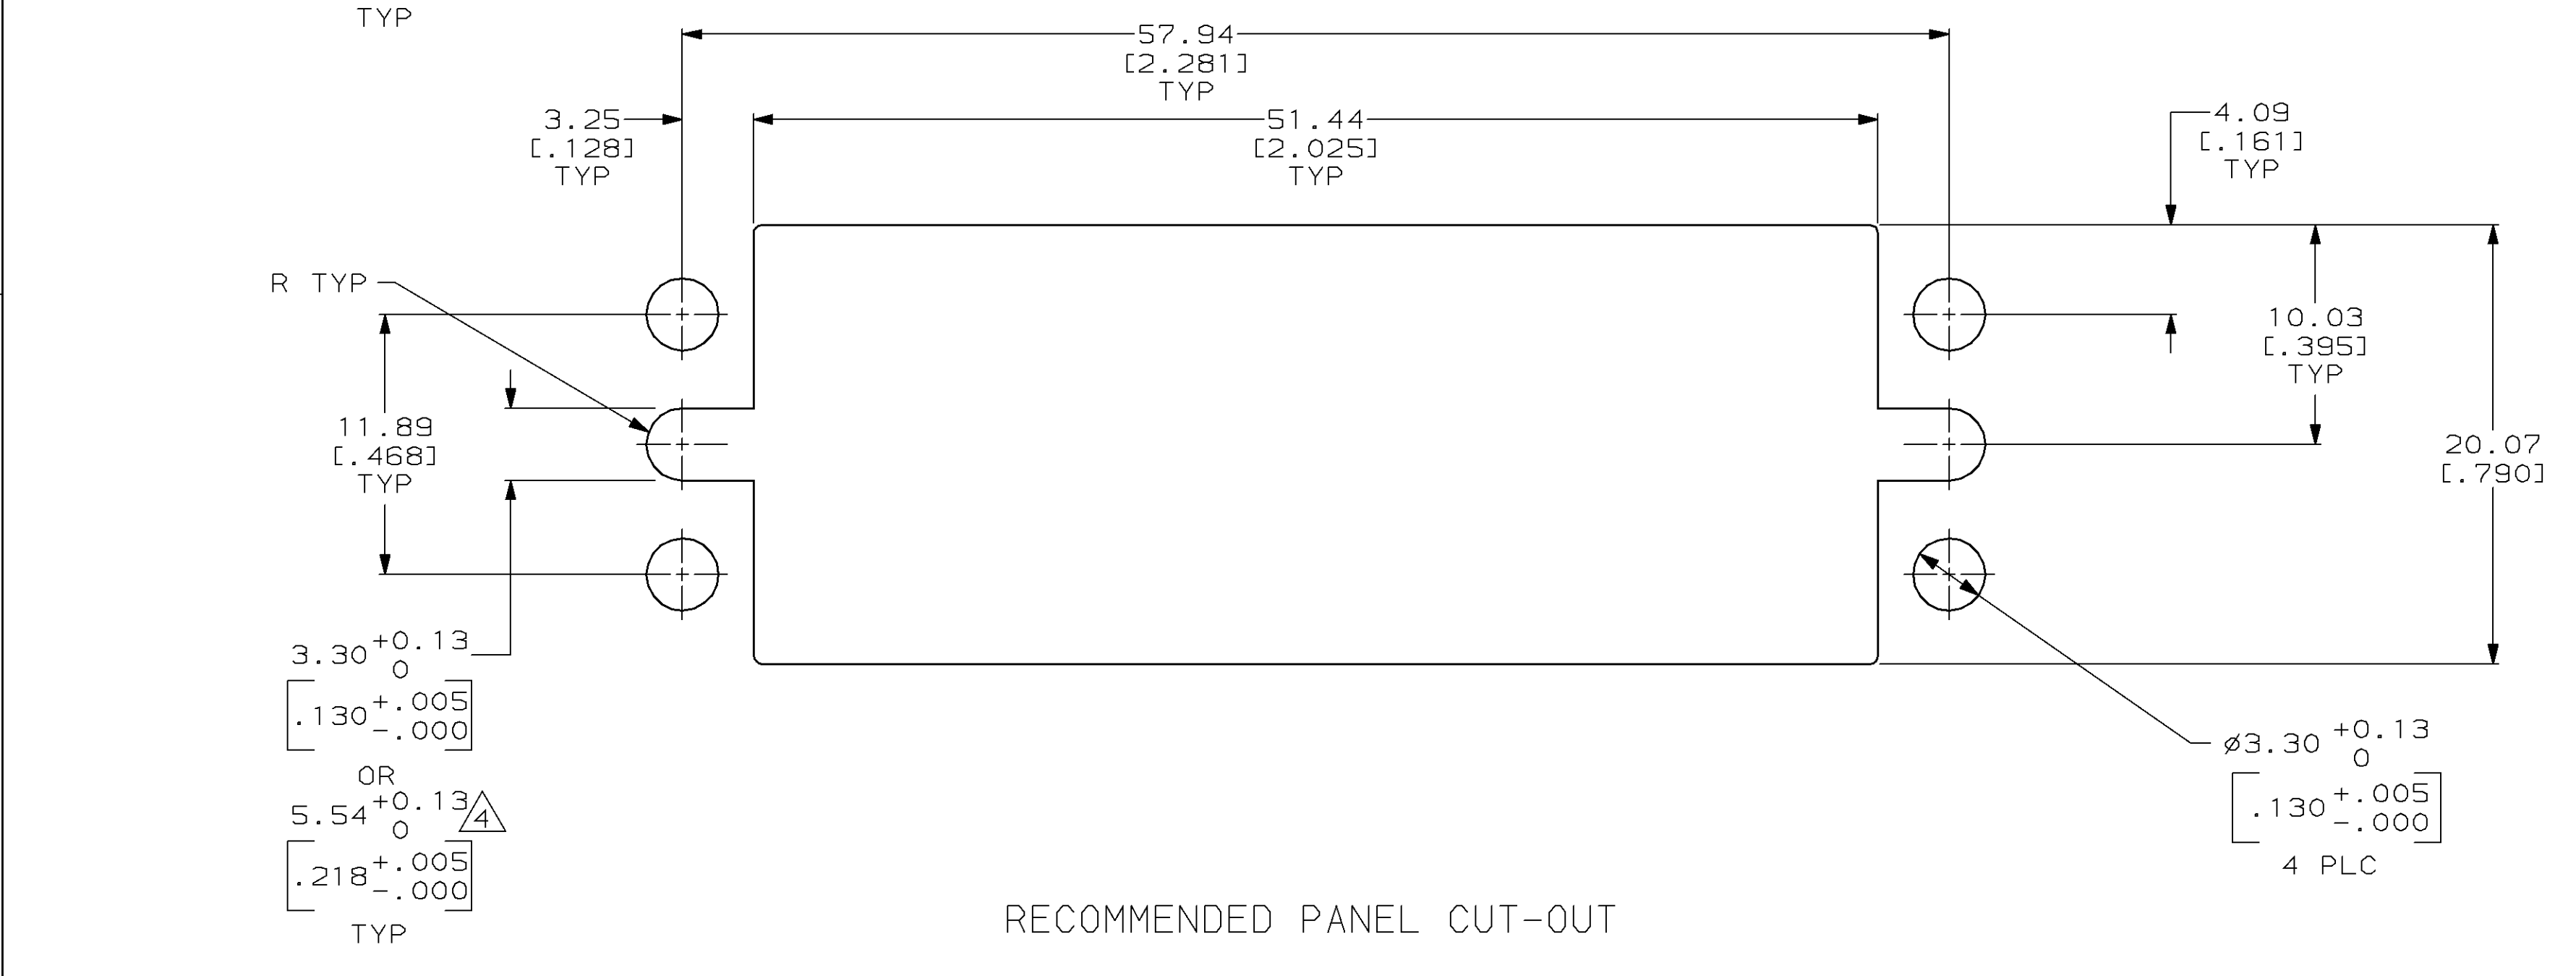

| MATERIAL | PART NUMBER |
|----------|-------------|
| ③        | 202515-5    |
| ②        | 202515-3    |
| ①        | 202515-1    |

| DIMENSIONS: |  | TOLERANCES UNLESS OTHERWISE SPECIFIED: |   | DMN              | 19 FEB 96 |
|-------------|--|--|---|------------------|-----------|
| mm (INCHES) |  | 0 PLC                                  | ± | C. REIFSNYDER    |           |
|             |  | 1 PLC                                  | ± | R. STONE         | 14 MAR 96 |
|             |  | 2 PLC                                  | ± | G. A. STEINHAUER | 25 JUN 96 |
|             |  | 3 PLC                                  | ± |                  |           |
|             |  | 4 PLC                                  | ± |                  |           |
|             |  | ANGLES                                 | ± |                  |           |
|             |  | FINISH                                 | - |                  |           |

| NAME  | SCALE | DRAWING NO | SHEET  | REV |
|---|-------|------------|--------|-----|
| PLUG BLOCK, MALE, 42 POSITION, MINI, M SERIES | 4:1   | C-202515   | 1 OF 1 | H   |

CUSTOMER DRAWING