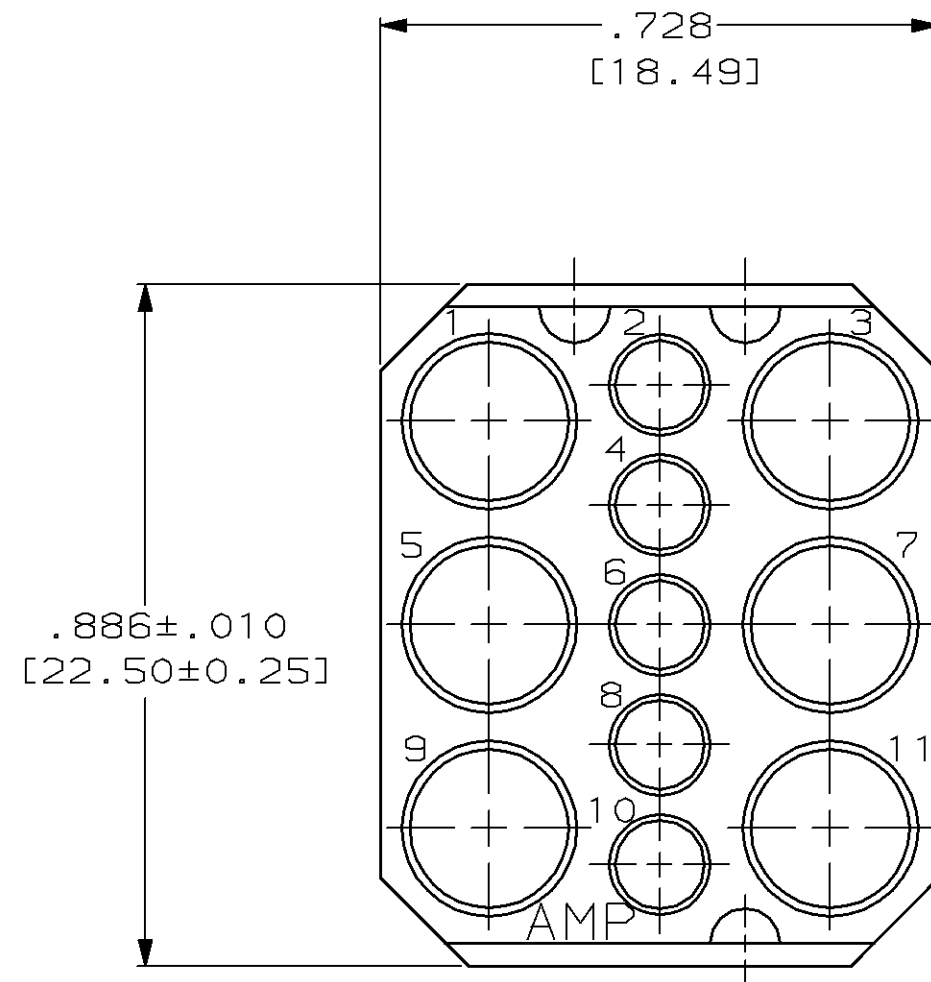

LOC	DIST	P	F	REVISIONS				
				ZONE	LTR	DESCRIPTION	DATE	APPD
DF	BO			F		REV & REDRAWN DF-4297 PY	11-91	DBM
				G		REV PER 0600-4161-95 JB	08-95	DBM

1 MATERIAL: DIALLYL PHTHALATE PER MIL-M-14, TYPE SDG-F, COLOR: BLUE

2 MATERIAL: PHENOLIC PER MIL-M-14, TYPE CFG, COLOR: BLACK

3 AMP PART NO, DATE CODE, CSA CERT AND ARROWS MARKED WITH WHITE INK OR BY LASER MARKING AT APPROXIMATE AREA SHOWN, EITHER SIDE

4. THIS MODULE WILL ACCOMMODATE:  
 (6) MINIATURE COAXICON OR TYPE I SIZE 12 PIN CONTACTS AND  
 (5) SUBMINIATURE COAXICON, TYPE II SIZE 16, TYPE III(+) SIZE 16 OR TYPE VI SIZE 16 PIN CONTACTS

5 WARNING STATEMENT MARKED WITH WHITE INK AT APPROXIMATE AREA SHOWN, ON SIDE OPPOSITE PART NUMBER.

2	202648-4
1	202648-2
MATERIAL	PART NUMBER

DO NOT SCALE PRINT. UNLESS SPECIFIED DIMENSIONS IN INCHES [mm] TOLERANCES ON : 2 PLC DEC ± - 3 PLC DEC ± .005 ANGLES ± -		DR 9-12-91 P. YEAGER		AMP Incorporated Harrisburg, PA 17105-3608	
MATERIAL SEE TABLE		CHK 11-12-91 D.B. MUMMEY			
FINISH -		APPD 11-12-91 D.B. MUMMEY		NAME	
		APPD -		MALE BLOCK G SERIES, 11 POSN	
		PRODUCT SPEC -			
		APPLICATION SPEC -		SIZE	CAGE CODE
		WEIGHT -		C	00779
				DRAWING NO	202648
				SCALE	4:1
				SHEET	1 OF 1