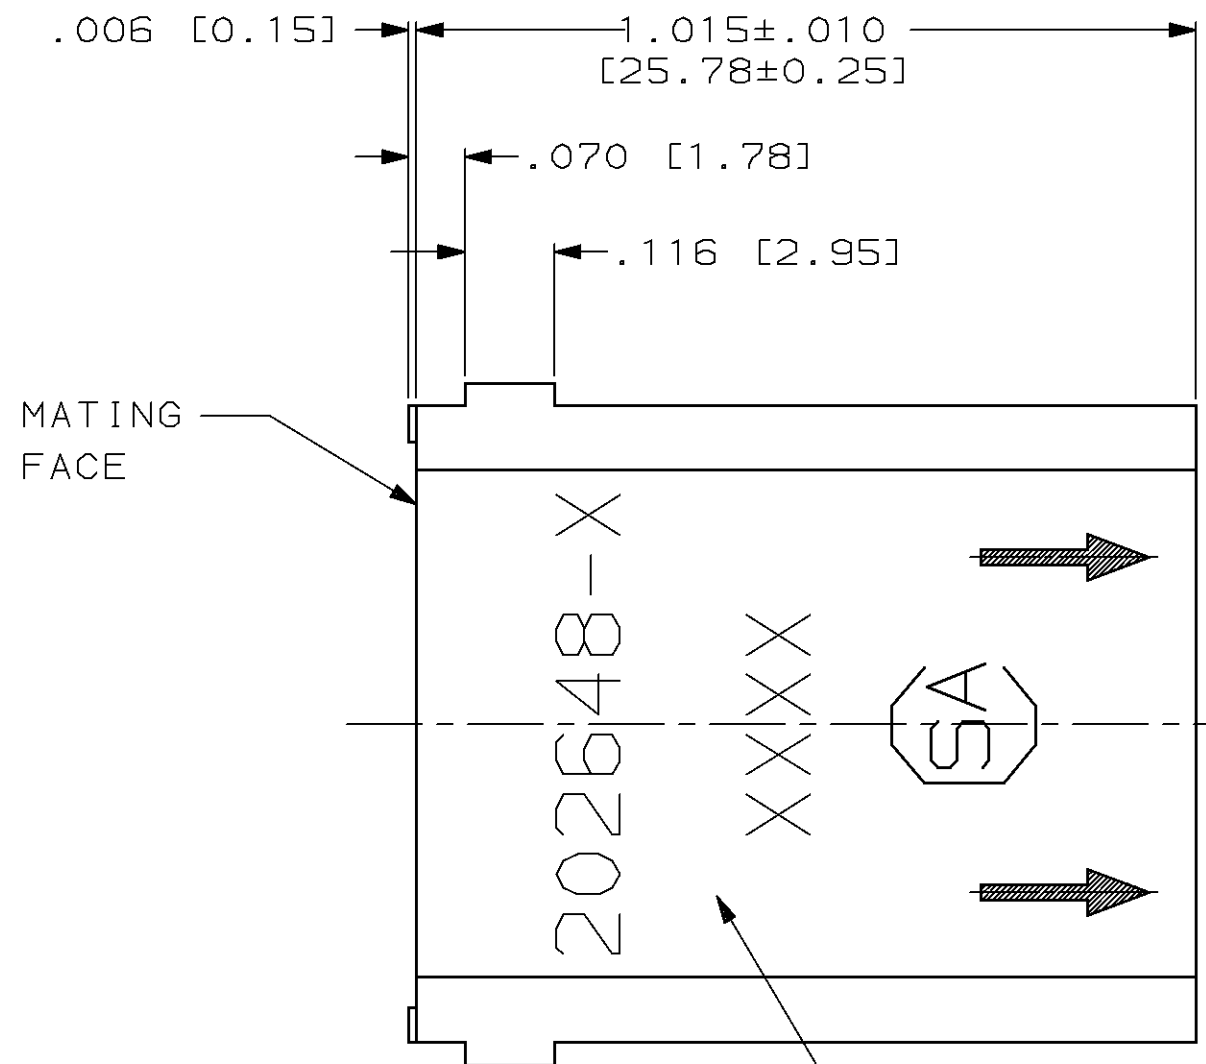

LOC	DIST	P	F	REVISIONS				
				ZONE	LTR	DESCRIPTION	DATE	APPD
DF	BO			F		REV & REDRAWN DF-4297 PY	11-91	DBM
				G		REV PER 0600-4161-95 JB	08-95	DBM

1 MATERIAL: DIALLYL PHTHALATE PER MIL-M-14, TYPE SDG-F, COLOR: BLUE

2 MATERIAL: PHENOLIC PER MIL-M-14, TYPE CFG, COLOR: BLACK

3 AMP PART NO, DATE CODE, CSA CERT AND ARROWS MARKED WITH WHITE INK OR BY LASER MARKING AT APPROXIMATE AREA SHOWN, EITHER SIDE

4. THIS MODULE WILL ACCOMMODATE:  
 (6) MINIATURE COAXICON OR TYPE I SIZE 12 PIN CONTACTS AND  
 (5) SUBMINIATURE COAXICON, TYPE II SIZE 16, TYPE III(+) SIZE 16 OR TYPE VI SIZE 16 PIN CONTACTS

5 WARNING STATEMENT MARKED WITH WHITE INK AT APPROXIMATE AREA SHOWN, ON SIDE OPPOSITE PART NUMBER.

2	202648-4
1	202648-2
MATERIAL	PART NUMBER

DO NOT SCALE PRINT. UNLESS SPECIFIED DIMENSIONS IN INCHES [mm] TOLERANCES ON : 2 PLC DEC ± - 3 PLC DEC ± .005 ANGLES ± -		DR 9-12-91 P. YEAGER		AMP Incorporated Harrisburg, PA 17105-3608	
MATERIAL SEE TABLE		CHK 11-12-91 D.B. MUMMEY			
FINISH -		APPD 11-12-91 D.B. MUMMEY		NAME	
		APPD -		MALE BLOCK G SERIES, 11 POSN	
		PRODUCT SPEC -			
		APPLICATION SPEC -		SIZE	CAGE CODE
		WEIGHT -		C	00779
				DRAWING NO	202648
				SCALE	4:1
				SHEET	1 OF 1