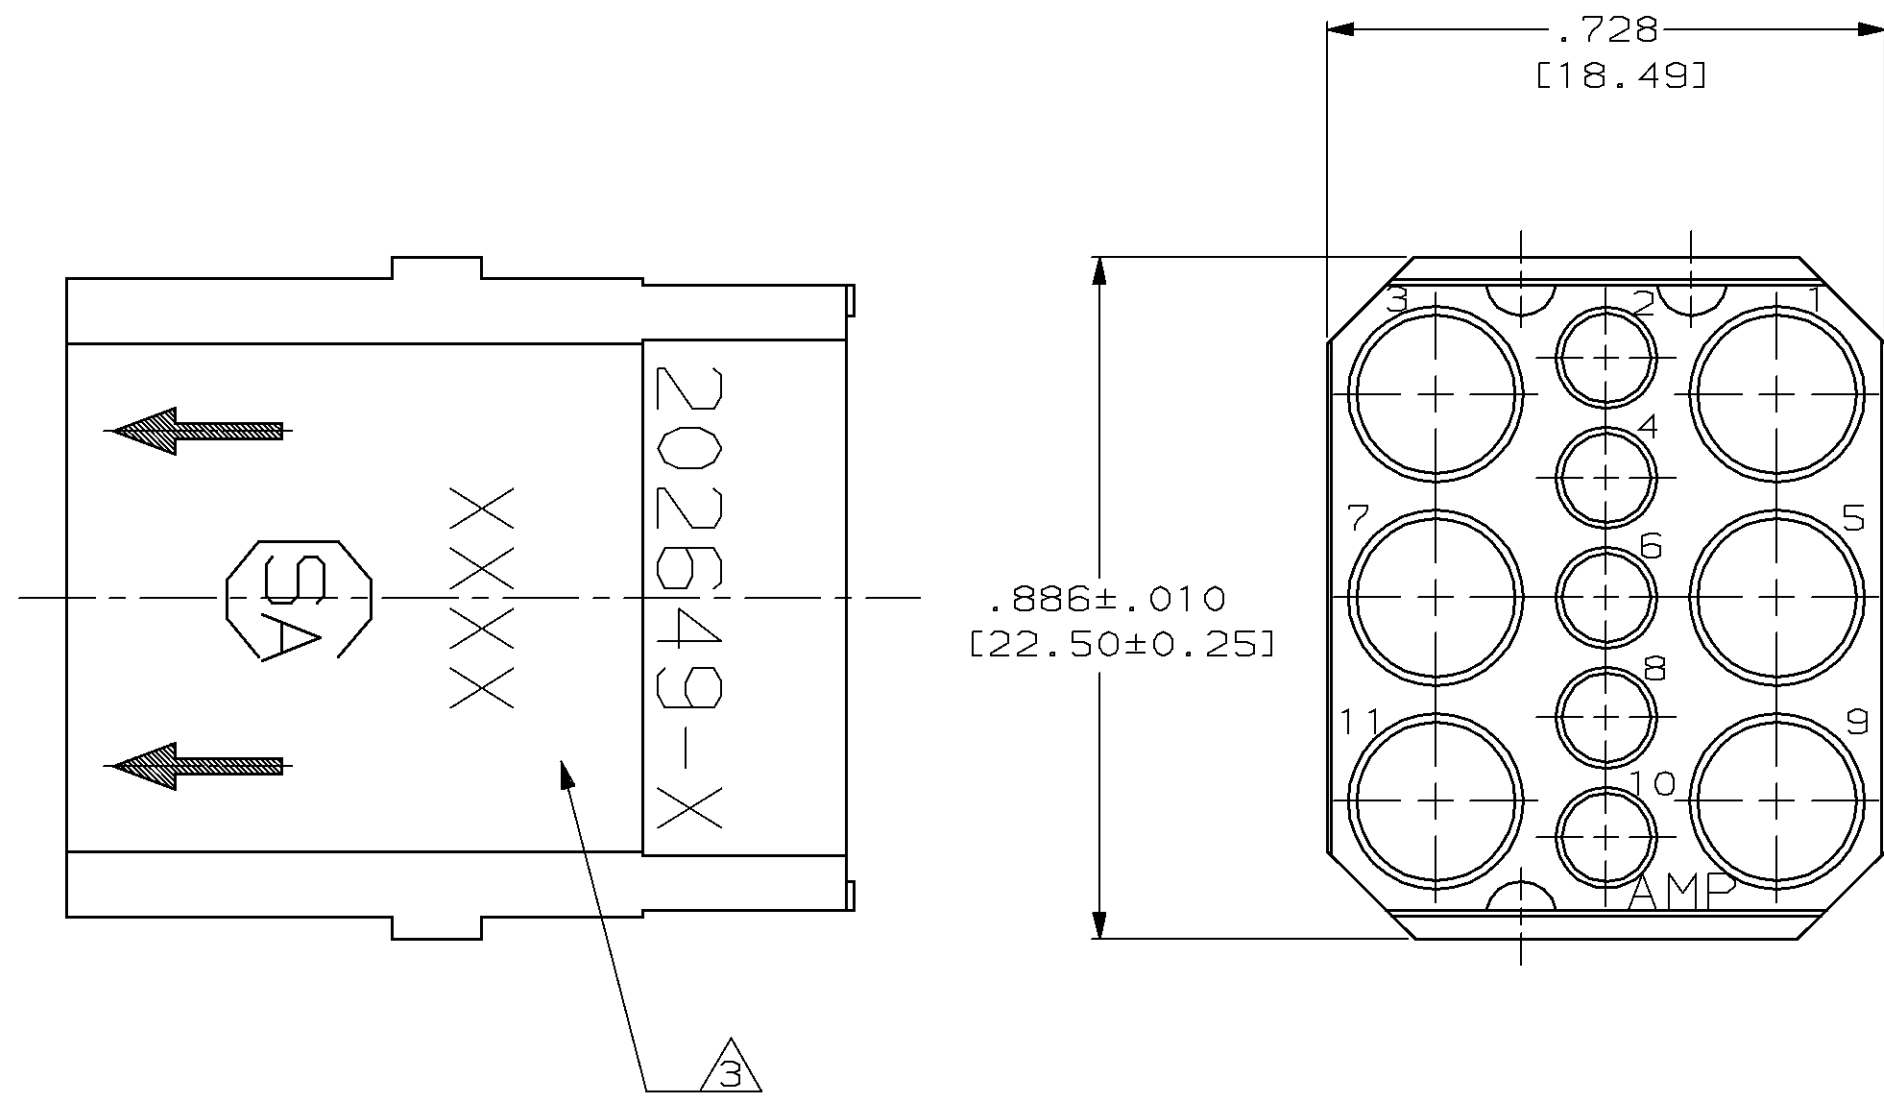

LOC	DIST	P	F	ZONE	LTR	DESCRIPTION	DATE	APPD
DF	BO				E	REV & REDRAWN DF-4297 PY	11-91	DBM
					F	REV PER 0600-4161-95 JB	08-30-95	DBM

- ① MATERIAL: DIALLYL PHTHALATE PER MIL-M-14, TYPE SDG-F, COLOR: BLUE
- ② MATERIAL: PHENOLIC PER MIL-M-14, TYPE CFG OR MFH, COLOR: BLACK
- ③ AMP PART NO, DATE CODE, CSA CERT AND ARROWS MARKED WITH WHITE INK OR BY LASER MARKING AT APPROXIMATE AREA SHOWN, EITHER SIDE
- 4. THIS MODULE WILL ACCOMMODATE:
  - (6) MINIATURE COAXICON OR TYPE I SIZE 12 SOCKET CONTACTS AND
  - (5) SUBMINIATURE COAXICON, TYPE II SIZE 16, TYPE III(+) SIZE 16 OR TYPE VI SIZE 16 SOCKET CONTACTS
- ⑤ WARNING STATEMENT MARKED WITH WHITE INK AT APPROXIMATE AREA SHOWN, ON SIDE OPPOSITE PART NUMBER.

②	202649-4
①	202649-2
MATERIAL	PART NUMBER

DO NOT SCALE PRINT. UNLESS SPECIFIED DIMENSIONS IN INCHES [mm] TOLERANCES ON : 2 PLC DEC ± - 3 PLC DEC ± .005 ANGLES ± -		DR 9-13-91 P. YEAGER		PART NO	
MATERIAL SEE TABLE		CHK 11-12-91 D.B. MUMMEY		AMP Incorporated Harrisburg, PA 17105-3608	
FINISH -		APPD 11-12-91 D.B. MUMMEY			
-		APPD -		NAME	
-		PRODUCT SPEC		FEMALE BLOCK G SERIES, 11 POSN	
-		APPLICATION SPEC		SIZE	CAGE CODE
-		-		③	00779
-		WEIGHT -		SCALE	DRAWING NO
-		-		4:1	202649
-		-		SHEET 1 OF 1	