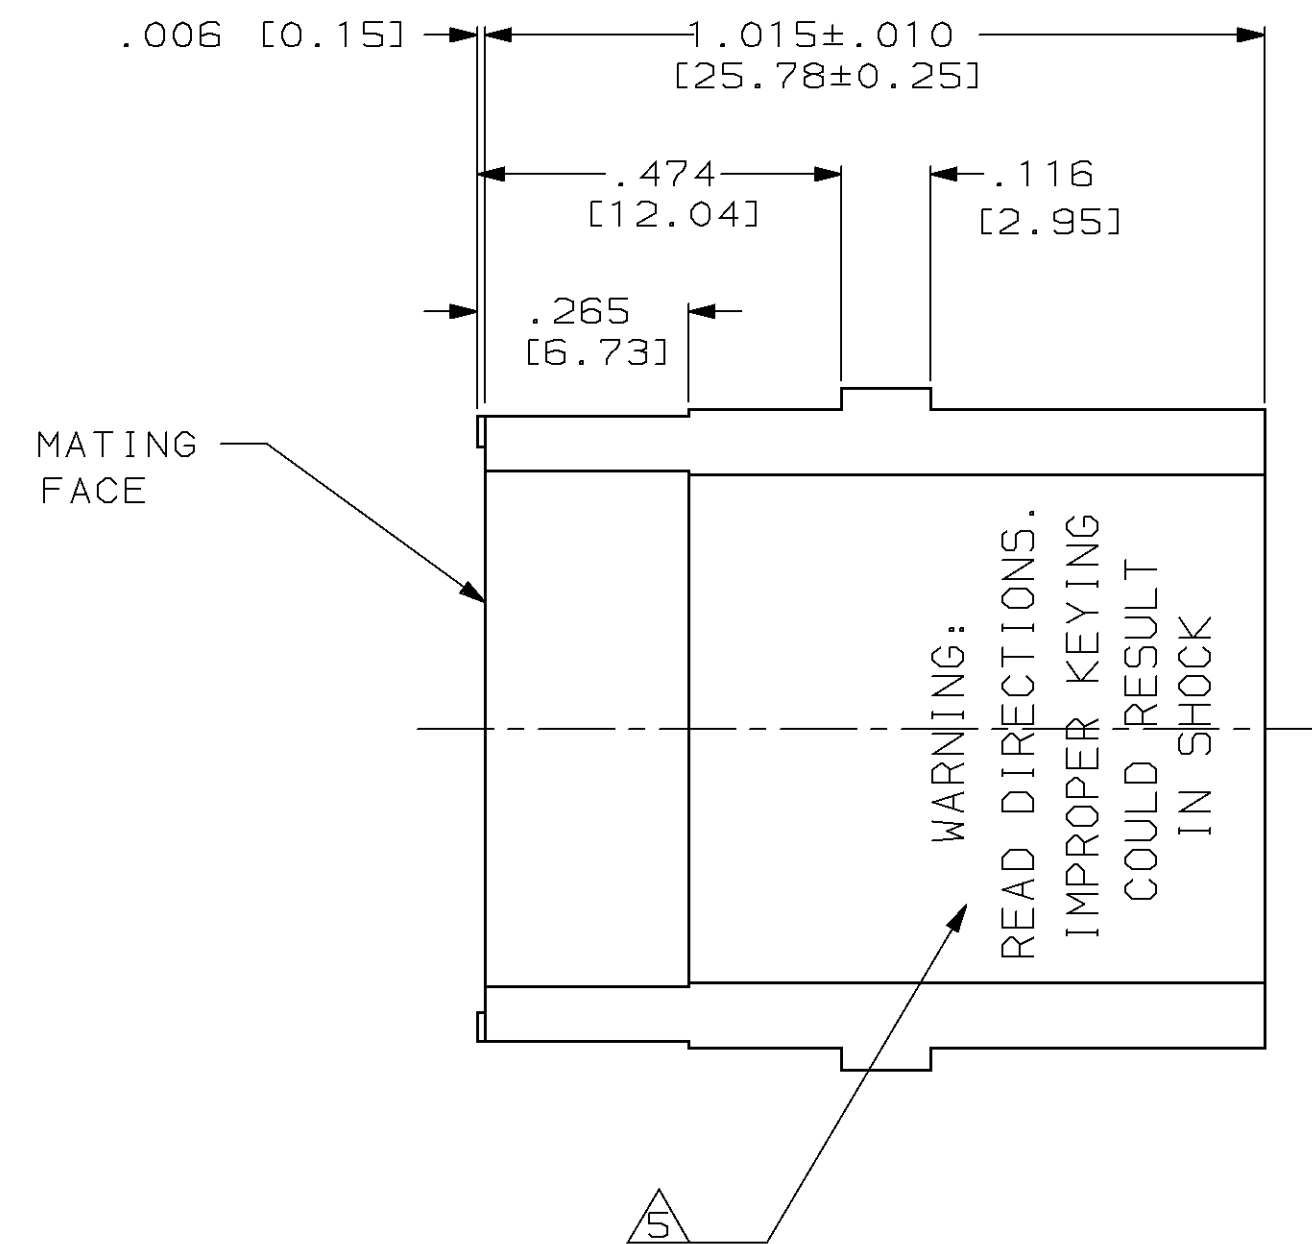

LOC	DIST	P	F	ZONE	LTR	DESCRIPTION	DATE	APPD
DF	BO				E	REV & REDRAWN DF-4297 PY	11-91	DBM
					F	REV PER 0600-4161-95 JB	08-30-95	DBM

- ① MATERIAL: DIALLYL PHTHALATE PER MIL-M-14, TYPE SDG-F, COLOR: BLUE
- ② MATERIAL: PHENOLIC PER MIL-M-14, TYPE CFG OR MFH, COLOR: BLACK
- ③ AMP PART NO, DATE CODE, CSA CERT AND ARROWS MARKED WITH WHITE INK OR BY LASER MARKING AT APPROXIMATE AREA SHOWN, EITHER SIDE
- 4. THIS MODULE WILL ACCOMMODATE:
  - (6) MINIATURE COAXICON OR TYPE I SIZE 12 SOCKET CONTACTS AND
  - (5) SUBMINIATURE COAXICON, TYPE II SIZE 16, TYPE III(+) SIZE 16 OR TYPE VI SIZE 16 SOCKET CONTACTS
- ⑤ WARNING STATEMENT MARKED WITH WHITE INK AT APPROXIMATE AREA SHOWN, ON SIDE OPPOSITE PART NUMBER.

②	202649-4
①	202649-2
MATERIAL	PART NUMBER

DO NOT SCALE PRINT. UNLESS SPECIFIED DIMENSIONS IN INCHES [mm] TOLERANCES ON : 2 PLC DEC ± - 3 PLC DEC ± .005 ANGLES ± -		DR 9-13-91 P. YEAGER		PART NO	
MATERIAL SEE TABLE		CHK 11-12-91 D.B. MUMMEY		AMP Incorporated Harrisburg, PA 17105-3608	
FINISH -		APPD 11-12-91 D.B. MUMMEY			
-		APPD -		NAME	
-		PRODUCT SPEC		FEMALE BLOCK G SERIES, 11 POSN	
-		APPLICATION SPEC		SIZE	CAGE CODE
-		-		③	00779
-		WEIGHT -		SCALE	DRAWING NO
-		-		4:1	202649
-		-		SHEET 1 OF 1	