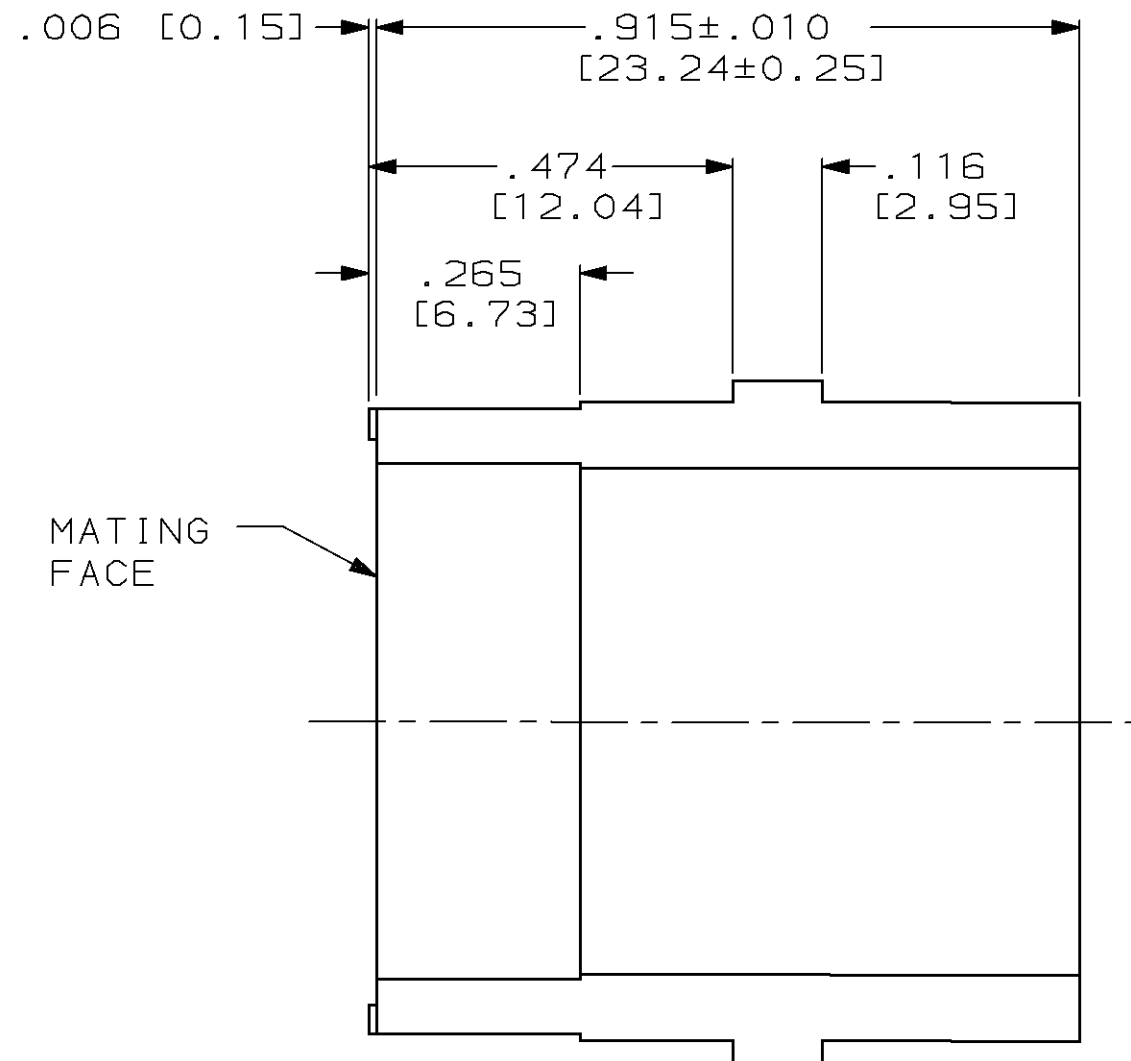

LOC	DIST	P	F	REVISIONS				
				ZONE	LTR	DESCRIPTION	DATE	APPD
DF	BO				J	REV & REDRAWN DF-4297 PY	11-91	DBM
					K	REV PER 0600-4161-95 JB	08-30-95	DBM

- ① MATERIAL: DIALLYL PHTHALATE PER MIL-M-14, TYPE SDG-F, COLOR: BLUE
- ② MATERIAL: PHENOLIC PER MIL-M-14, TYPE CFG OR MFH, COLOR: BLACK
- ③ AMP PART NO, DATE CODE, CSA CERT, AND ARROWS MARKED WITH WHITE INK OR BY LASER MARKING AT APPROX AREA SHOWN, EITHER SIDE
- 4. THIS MODULE WILL ACCOMMODATE:  
 (23) SUBMINIATURE COAXICON, TYPE II SIZE 16,  
 TYPE III(+) SIZE 16 OR TYPE VI SIZE 16  
 SOCKET CONTACTS

OBSOLETE	202651-7
OBSOLETE	202651-6
②	202651-4
①	202651-2
MATERIAL	PART NUMBER

DO NOT SCALE PRINT. UNLESS SPECIFIED DIMENSIONS IN INCHES [mm]		DR 9-10-91 P. YEAGER		PART NO	
TOLERANCES ON :		CHK 11-12-91 D.B. MUMMEY		AMP Incorporated Harrisburg, PA 17105-3608	
2 PLC DEC ± -		APPD 11-12-91 D.B. MUMMEY			
3 PLC DEC ± .005		APPD -		NAME FEMALE BLOCK G SERIES, 23 POSN	
ANGLES ± -		PRODUCT SPEC -			
MATERIAL SEE TABLE		APPLICATION SPEC -		SIZE	CAGE CODE
FINISH -		WEIGHT -		③	00779
				SCALE	DRAWING NO
				4:1	202651
					SHEET
					1 OF 1