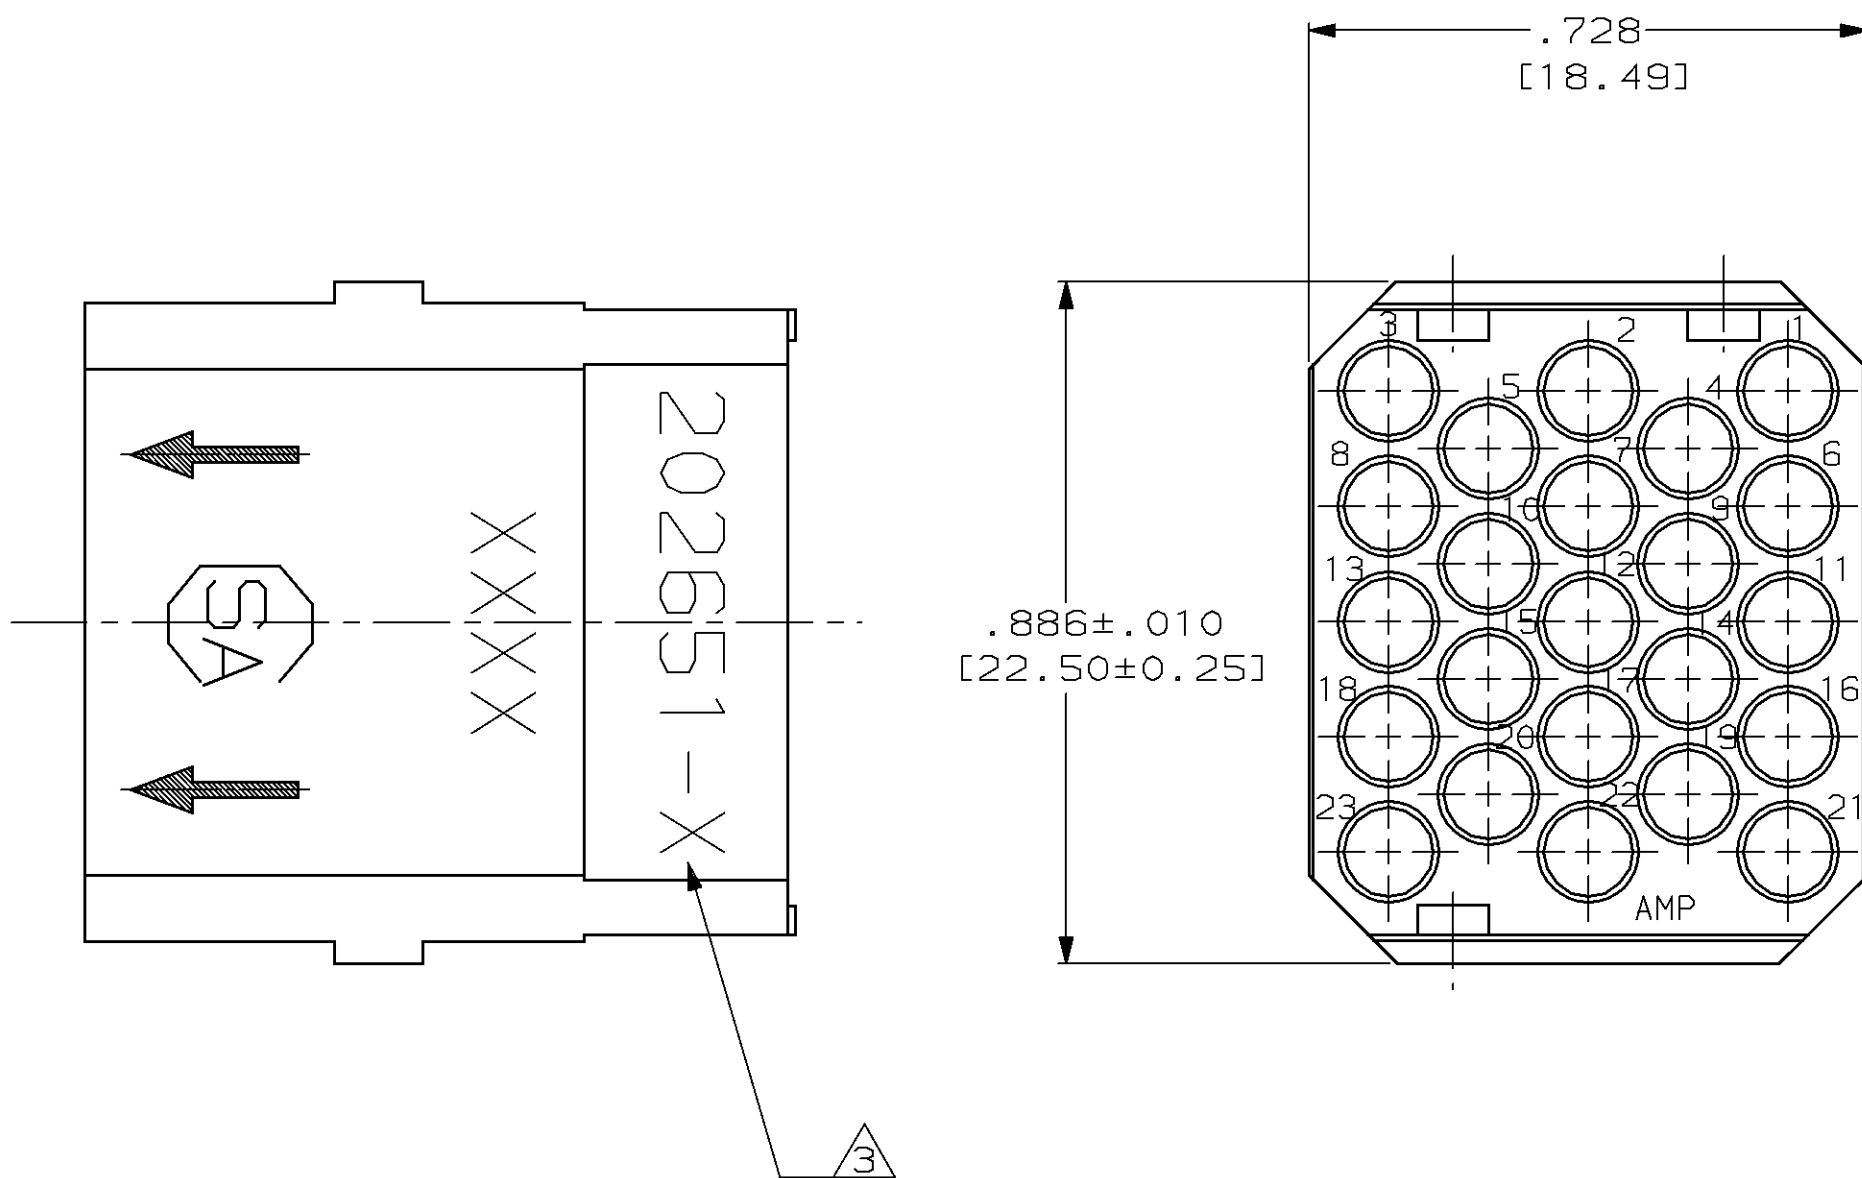

LOC	DIST	P	F	REVISIONS				
				ZONE	LTR	DESCRIPTION	DATE	APPD
DF	BO				J	REV & REDRAWN DF-4297 PY	11-91	DBM
					K	REV PER 0600-4161-95 JB	08-30-95	DBM

- ① MATERIAL: DIALLYL PHTHALATE PER MIL-M-14, TYPE SDG-F, COLOR: BLUE
- ② MATERIAL: PHENOLIC PER MIL-M-14, TYPE CFG OR MFH, COLOR: BLACK
- ③ AMP PART NO, DATE CODE, CSA CERT, AND ARROWS MARKED WITH WHITE INK OR BY LASER MARKING AT APPROX AREA SHOWN, EITHER SIDE
- 4. THIS MODULE WILL ACCOMMODATE:  
 (23) SUBMINIATURE COAXICON, TYPE II SIZE 16,  
 TYPE III(+) SIZE 16 OR TYPE VI SIZE 16  
 SOCKET CONTACTS

OBSOLETE	202651-7
OBSOLETE	202651-6
②	202651-4
①	202651-2
MATERIAL	PART NUMBER

DO NOT SCALE PRINT. UNLESS SPECIFIED DIMENSIONS IN INCHES [mm]		DR 9-10-91 P. YEAGER		PART NO	
TOLERANCES ON :		CHK 11-12-91 D.B. MUMMEY		AMP Incorporated Harrisburg, PA 17105-3608	
2 PLC DEC ± -		APPD 11-12-91 D.B. MUMMEY			
3 PLC DEC ± .005		APPD -		NAME FEMALE BLOCK G SERIES, 23 POSN	
ANGLES ± -		PRODUCT SPEC -			
MATERIAL SEE TABLE		APPLICATION SPEC -		SIZE	CAGE CODE
FINISH -		WEIGHT -		③	00779
				SCALE	DRAWING NO
				4:1	202651
					SHEET
					1 OF 1