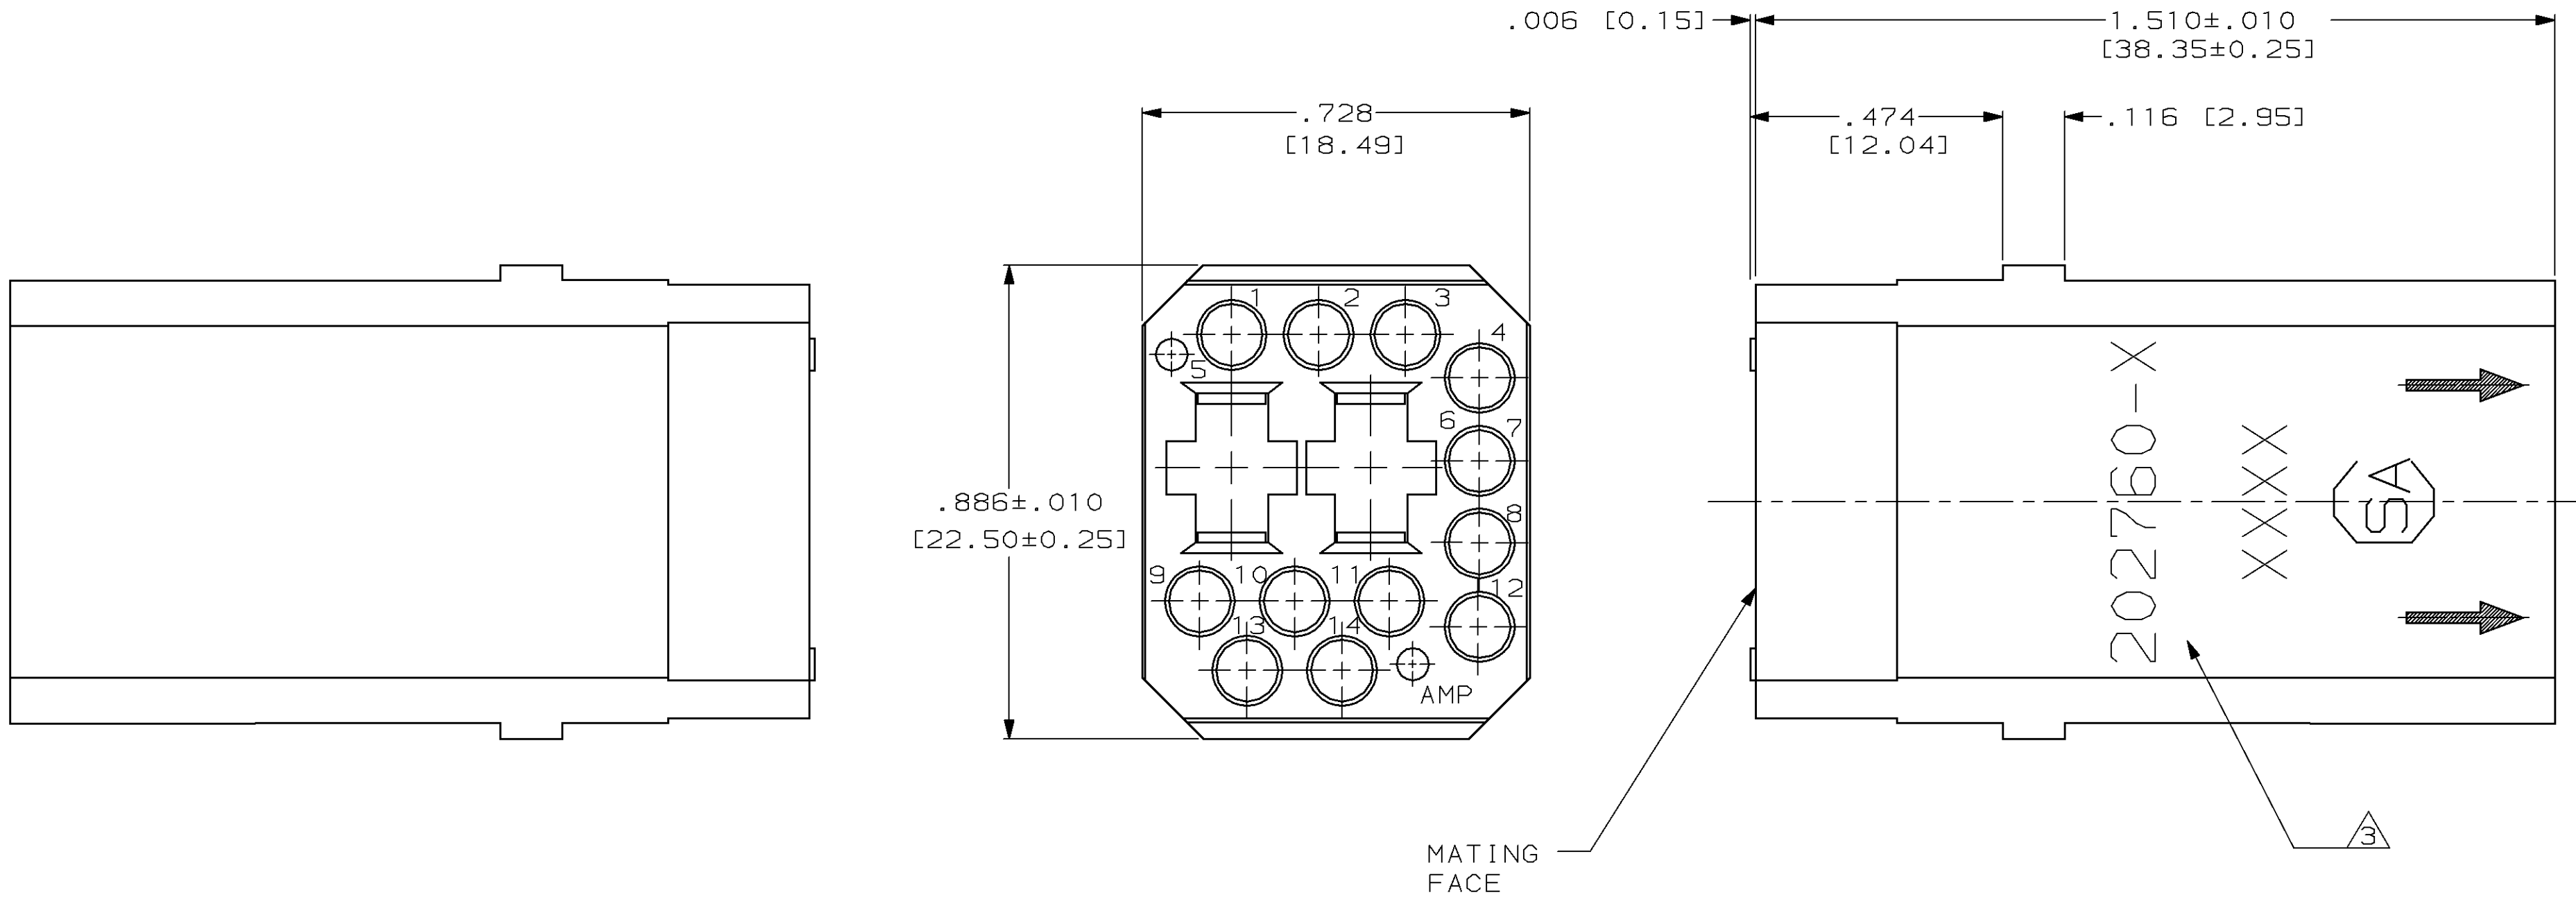

LOC	DIST	P	F	ZONE	LTR	REVISIONS			
						DESCRIPTION	DATE	APPD	
DF	BO				G	REV & REDRAWN DF-4297	PY	11-91	DBM
					H	REV PER 0600-4161-95	JB	08-30-95	DBM

- ① MATERIAL: PHENOLIC PER MIL-M-14, TYPE CFG OR MFH, COLOR: BLACK
- ② MATERIAL: DIALLYL PHTHALATE PER MIL-M-14, TYPE SDG-F, COLOR: BLUE
- ③ AMP PART NO, DATE CODE, CSA CERT, AND ARROWS MARKED WITH WHITE INK OR BY LASER MARKING AT APPROX AREA SHOWN, EITHER SIDE

4. THIS MODULE WILL ACCOMMODATE:
 (2) TYPE XII FEMALE CONTACTS
 AND
 (12) SUBMINIATURE COAXICON, TYPE II SIZE 16,
 TYPE III(+) SIZE 16 OR TYPE VI SIZE 16
 SOCKET CONTACTS

5. THIS MODULE MATES WITH 202759

②	202760-4
①	202760-2
MATERIAL	PART NUMBER

DO NOT SCALE PRINT. UNLESS SPECIFIED DIMENSIONS IN INCHES [mm]		DR 9-12-91 P. YEAGER		AMP AMP Incorporated Harrisburg, PA 17105-3608	
TOLERANCES ON :		CHK 11-12-91 D.B. MUMMEY		NAME	
2 PLC DEC ± -		APPD 11-12-91 D.B. MUMMEY		FEMALE BLOCK G SERIES, 14 POSN	
3 PLC DEC ± .005		APPD -			
ANGLES ± -		PRODUCT SPEC		SIZE	
MATERIAL		APPLICATION SPEC		CAGE CODE	
SEE TABLE		-		00779	
FINISH		-		DRAWING NO	
-		WEIGHT -		202760	
		SCALE 4:1		SHEET 1 OF 1	