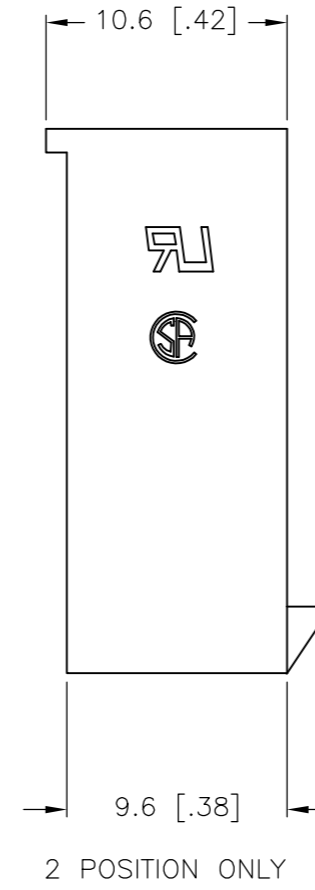

1 NYLON, UL94V-2, BLACK.

51.6	46.2	24	2-2029027-4
47.4	42.0	22	2-2029027-2
43.2	37.8	20	2-2029027-0
39.0	33.6	18	1-2029027-8
34.8	29.4	16	1-2029027-6
30.6	25.2	14	1-2029027-4
26.4	21.0	12	1-2029027-2
22.2	16.8	10	1-2029027-0
18.0	12.6	8	2029027-8
13.8	8.4	6	2029027-6
9.6	4.2	4	2029027-4
5.4	--	2	2029027-2
DIM B	DIM A	POS	PART NUMBER

METRIC

THIS DRAWING IS A CONTROLLED DOCUMENT.

DIMENSIONS: mm [INCHES]	TOLERANCES UNLESS OTHERWISE SPECIFIED: 0 PLC ± 1 PLC ± 0.4 [.02] 2 PLC ± 0.25 [.010] 3 PLC ± 0.150 [.0059] 4 PLC ± ANGLES ± FINISH	DWN K. WHITAKER 03DEC2007	CHK C. CASH 03DEC2007	APVD C. CASH 03DEC2007	NAME Tyco Electronics Corporation Harrisburg, PA 17105-3608
MATERIAL 1	FINISH	PRODUCT SPEC		APPLICATION SPEC	SIZE A2
CUSTOMER DRAWING		WEIGHT		CAGE CODE 00779	DRAWING NO C=2029027
		SCALE 3:1		SHEET 1 of 1	RESTRICTED TO -