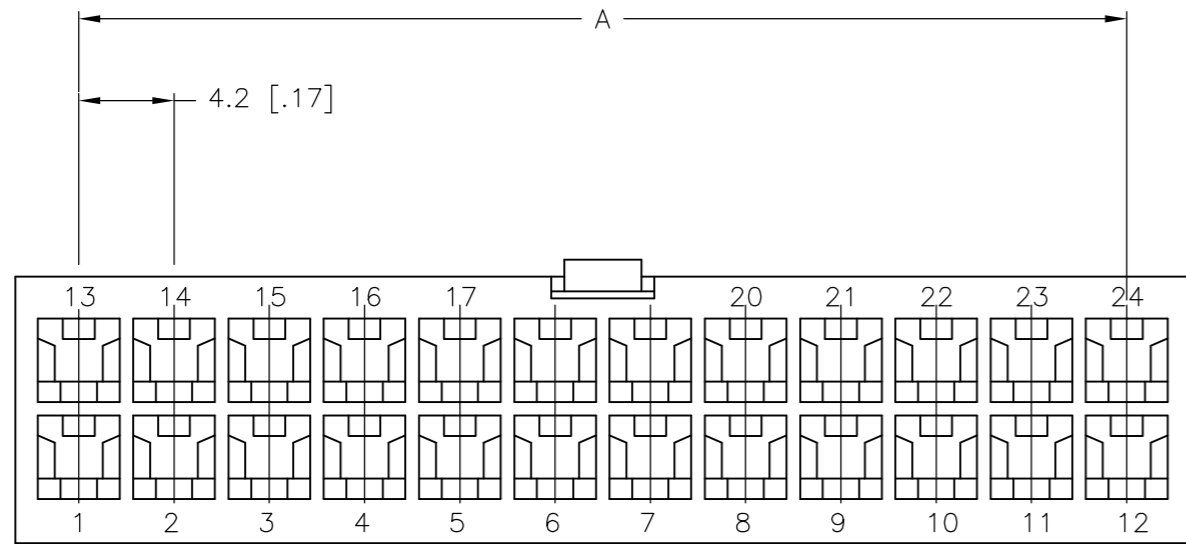

1 NYLON, UL94V-2, BLACK.

51.6	46.2	24	2-2029027-4
47.4	42.0	22	2-2029027-2
43.2	37.8	20	2-2029027-0
39.0	33.6	18	1-2029027-8
34.8	29.4	16	1-2029027-6
30.6	25.2	14	1-2029027-4
26.4	21.0	12	1-2029027-2
22.2	16.8	10	1-2029027-0
18.0	12.6	8	2029027-8
13.8	8.4	6	2029027-6
9.6	4.2	4	2029027-4
5.4	--	2	2029027-2
DIM B	DIM A	POS	PART NUMBER

METRIC

THIS DRAWING IS A CONTROLLED DOCUMENT.

DIMENSIONS: mm [INCHES]	TOLERANCES UNLESS OTHERWISE SPECIFIED: 0 PLC ± 1 PLC ± 0.4 [.02] 2 PLC ± 0.25 [.010] 3 PLC ± 0.150 [.0059] 4 PLC ± ANGLES ± FINISH	DWN K. WHITAKER 03DEC2007	CHK C. CASH 03DEC2007	APVD C. CASH 03DEC2007	NAME Tyco Electronics Corporation Harrisburg, PA 17105-3608
MATERIAL 1	FINISH	PRODUCT SPEC		APPLICATION SPEC	SIZE A2
CUSTOMER DRAWING		WEIGHT		CAGE CODE 00779	DRAWING NO C=2029027
		SCALE 3:1		SHEET 1 of 1	RESTRICTED TO -