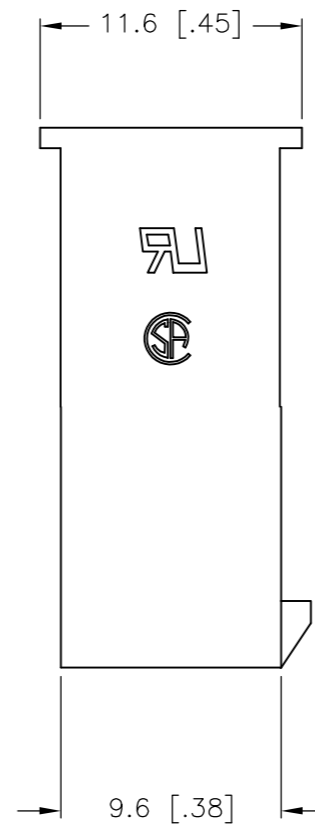

1 NYLON, UL94V-2, BLACK.

51.6	46.2	24	2-2029027-4
47.4	42.0	22	2-2029027-2
43.2	37.8	20	2-2029027-0
39.0	33.6	18	1-2029027-8
34.8	29.4	16	1-2029027-6
30.6	25.2	14	1-2029027-4
26.4	21.0	12	1-2029027-2
22.2	16.8	10	1-2029027-0
18.0	12.6	8	2029027-8
13.8	8.4	6	2029027-6
9.6	4.2	4	2029027-4
5.4	--	2	2029027-2
DIM B	DIM A	POS	PART NUMBER

METRIC

THIS DRAWING IS A CONTROLLED DOCUMENT.

DIMENSIONS: mm [INCHES]	TOLERANCES UNLESS OTHERWISE SPECIFIED: 0 PLC ± 1 PLC ± 0.4 [.02] 2 PLC ± 0.25 [.010] 3 PLC ± 0.150 [.0059] 4 PLC ± ANGLES ± FINISH	DWN K. WHITAKER 03DEC2007	CHK C. CASH 03DEC2007	APVD C. CASH 03DEC2007	NAME Tyco Electronics Corporation Harrisburg, PA 17105-3608
MATERIAL 1	FINISH	PRODUCT SPEC		APPLICATION SPEC	SIZE A2
CUSTOMER DRAWING		WEIGHT		CAGE CODE 00779	DRAWING NO C=2029027
		SCALE 3:1		SHEET 1 of 1	RESTRICTED TO -