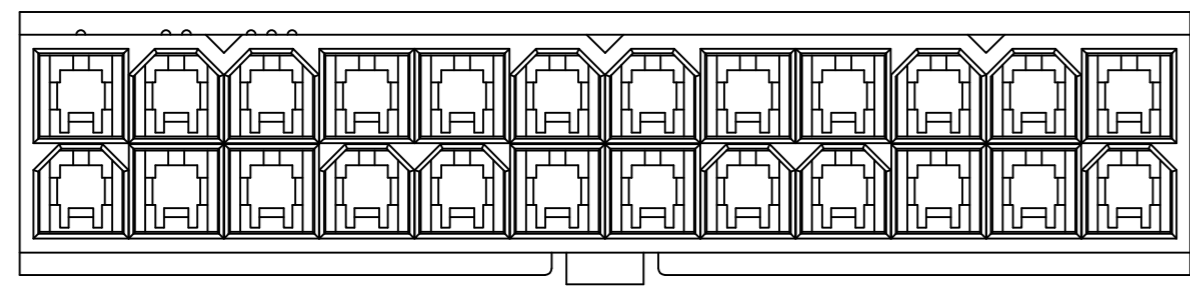

1 NYLON, UL94V-2, BLACK.

51.6	46.2	24	2-2029027-4
47.4	42.0	22	2-2029027-2
43.2	37.8	20	2-2029027-0
39.0	33.6	18	1-2029027-8
34.8	29.4	16	1-2029027-6
30.6	25.2	14	1-2029027-4
26.4	21.0	12	1-2029027-2
22.2	16.8	10	1-2029027-0
18.0	12.6	8	2029027-8
13.8	8.4	6	2029027-6
9.6	4.2	4	2029027-4
5.4	--	2	2029027-2
DIM B	DIM A	POS	PART NUMBER

METRIC

THIS DRAWING IS A CONTROLLED DOCUMENT.

DWN K. WHITAKER 03DEC2007	Tyco Electronics Corporation Harrisburg, PA 17105-3608	NAME	RESTRICTED TO	
CHK C. CASH 03DEC2007		FREE HANGING PLUG HOUSING, BLACK, VAL-U-LOK(TM)	-	
APVD C. CASH 03DEC2007		SIZE A2	CAGE CODE 00779	DRAWING NO C=2029027
PRODUCT SPEC		SCALE 3:1	SHEET 1 of 1	REV B
DIMENSIONS: mm [INCHES]	TOLERANCES UNLESS OTHERWISE SPECIFIED: 0 PLC ± 1 PLC ± 0.4 [.02] 2 PLC ± 0.25 [.010] 3 PLC ± 0.150 [.0059] 4 PLC ± ANGLES ± FINISH	APPLICATION SPEC	CUSTOMER DRAWING	
MATERIAL 1	WEIGHT			