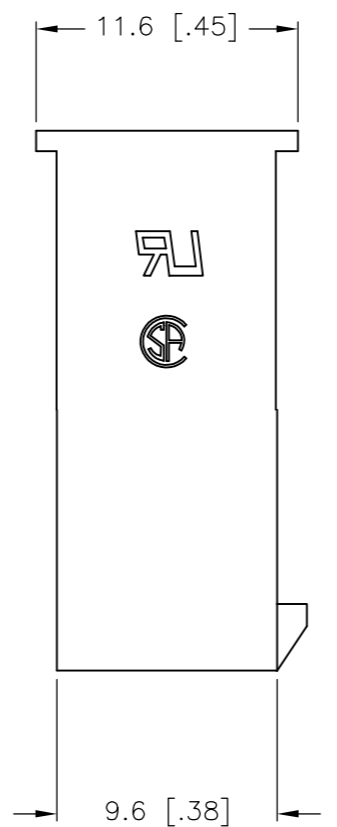

1 NYLON, UL94V-2, BLACK.

51.6	46.2	24	2-2029027-4
47.4	42.0	22	2-2029027-2
43.2	37.8	20	2-2029027-0
39.0	33.6	18	1-2029027-8
34.8	29.4	16	1-2029027-6
30.6	25.2	14	1-2029027-4
26.4	21.0	12	1-2029027-2
22.2	16.8	10	1-2029027-0
18.0	12.6	8	2029027-8
13.8	8.4	6	2029027-6
9.6	4.2	4	2029027-4
5.4	--	2	2029027-2
DIM B	DIM A	POS	PART NUMBER

METRIC

THIS DRAWING IS A CONTROLLED DOCUMENT.

DWN K. WHITAKER 03DEC2007	Tyco Electronics Corporation Harrisburg, PA 17105-3608	NAME	RESTRICTED TO	
CHK C. CASH 03DEC2007		FREE HANGING PLUG HOUSING, BLACK, VAL-U-LOK(TM)	-	
APVD C. CASH 03DEC2007		SIZE A2	CAGE CODE 00779	DRAWING NO C=2029027
PRODUCT SPEC		SCALE 3:1	SHEET 1 of 1	REV B
DIMENSIONS: mm [INCHES]	TOLERANCES UNLESS OTHERWISE SPECIFIED: 0 PLC ± 1 PLC ± 0.4 [.02] 2 PLC ± 0.25 [.010] 3 PLC ± 0.150 [.0059] 4 PLC ± ANGLES ± FINISH	APPLICATION SPEC	CUSTOMER DRAWING	
MATERIAL 1	WEIGHT			