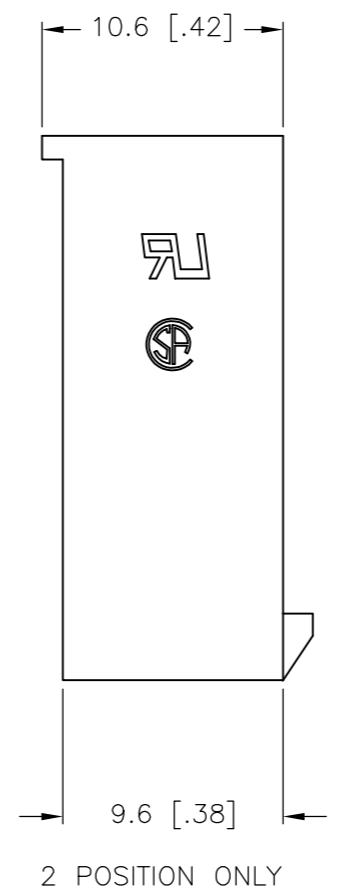

1 NYLON, UL94V-2, BLACK.

51.6	46.2	24	2-2029027-4
47.4	42.0	22	2-2029027-2
43.2	37.8	20	2-2029027-0
39.0	33.6	18	1-2029027-8
34.8	29.4	16	1-2029027-6
30.6	25.2	14	1-2029027-4
26.4	21.0	12	1-2029027-2
22.2	16.8	10	1-2029027-0
18.0	12.6	8	2029027-8
13.8	8.4	6	2029027-6
9.6	4.2	4	2029027-4
5.4	--	2	2029027-2
DIM B	DIM A	POS	PART NUMBER

METRIC

THIS DRAWING IS A CONTROLLED DOCUMENT.

DWN K. WHITAKER 03DEC2007	Tyco Electronics Corporation Harrisburg, PA 17105-3608	NAME	RESTRICTED TO	
CHK C. CASH 03DEC2007		FREE HANGING PLUG HOUSING, BLACK, VAL-U-LOK(TM)	-	
APVD C. CASH 03DEC2007		SIZE A2	CAGE CODE 00779	DRAWING NO C=2029027
PRODUCT SPEC		SCALE 3:1	SHEET 1 of 1	REV B
DIMENSIONS: mm [INCHES]	TOLERANCES UNLESS OTHERWISE SPECIFIED: 0 PLC ± 1 PLC ± 0.4 [.02] 2 PLC ± 0.25 [.010] 3 PLC ± 0.150 [.0059] 4 PLC ± ANGLES ± FINISH	APPLICATION SPEC	CUSTOMER DRAWING	
MATERIAL 1	WEIGHT			