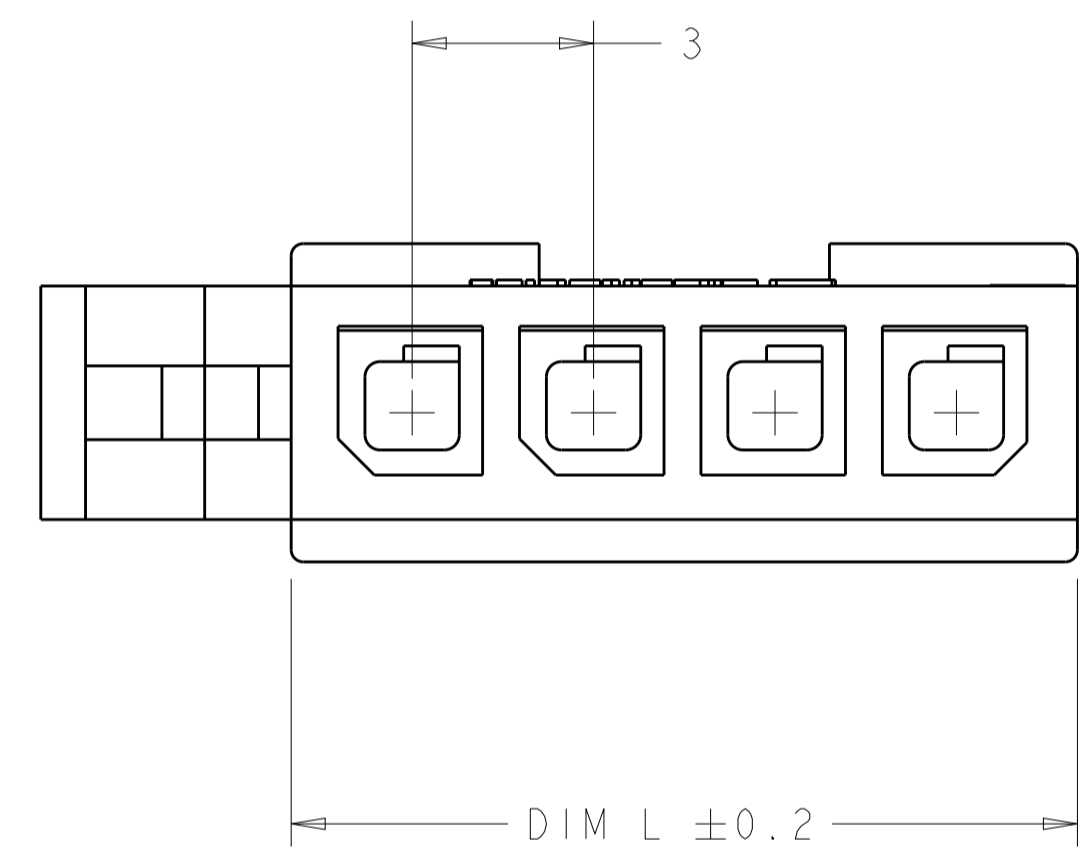

- 1 CIRCUIT 1 IDENTIFIER, LOCATED APPROXIMATELY AS SHOWN.
- 2 LAST CIRCUIT IDENTIFIER, LOCATED APPROXIMATELY AS SHOWN.
- 3 MATERIAL NYLON66/6 VO UL94 .
- 4 MATERIAL PA66 VO GW UL94 .
- 5 PRELIMINARY PART NOT RELEASED FOR PRODUCTION.

| | VOLUME mm ³ | DIM L | NO OF POS. | PART NO. |
|--------------|------------------------|-------|------------|-------------|
| OBSOLETE 4 5 | 272.6 | 7 | 2 | 2 2029047-2 |
| 3 | 434.05 | 13 | 4 | 2029047-4 |
| 3 | 353.32 | 10 | 3 | 2029047-3 |
| 3 | 272.6 | 7 | 2 | 2029047-2 |

THIS DRAWING IS A CONTROLLED DOCUMENT.

| | | | | | | |
|----------------------|--|------------------|---|-----------|------------|---------------|
| DIMENSIONS: | TOLERANCES UNLESS OTHERWISE SPECIFIED: | DMN | R. WHITAKER | 03JAN2008 | | |
| mm | 0 PLC ± | CHK | C. JONES | 03JAN2008 | | |
| | 1 PLC ±0.13 | APVD | C. JONES | 03JAN2008 | | |
| | 2 PLC ± | NAME | RECEPTACLE HOUSING, SPECIAL, SINGLE ROW, MICRO MATE-L-LOK(TM) | | | |
| | 3 PLC ± | PRODUCT SPEC | 108-1836 | | | |
| | 4 PLC ± | APPLICATION SPEC | 114-13000 | | | |
| MATERIAL | FINISH | WEIGHT | SIZE | CAGE CODE | DRAWING NO | RESTRICTED TO |
| NYLON, UL94V-0 BLACK | - | - | A1 | 00779 | 2029047 | - |
| RESTRICTED CUSTOMER | | | SCALE | 8:1 | SHEET | 1 OF 1 |
| | | | REV | B3 | | |