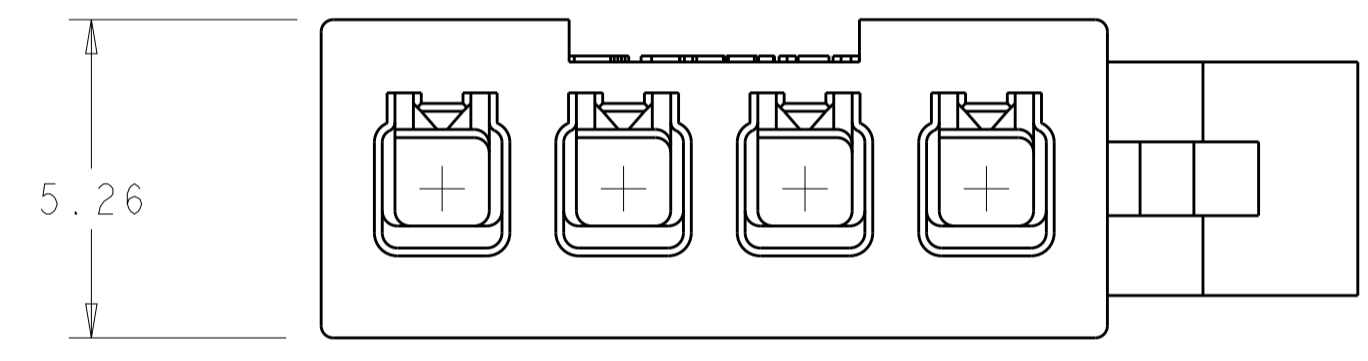

- 1 CIRCUIT 1 IDENTIFIER, LOCATED APPROXIMATELY AS SHOWN.
- 2 LAST CIRCUIT IDENTIFIER, LOCATED APPROXIMATELY AS SHOWN.
- 3 MATERIAL NYLON66/6 VO UL94 .
- 4 MATERIAL PA66 VO GW UL94 .
- 5 PRELIMINARY PART NOT RELEASED FOR PRODUCTION.

| | VOLUME mm ³ | DIM L | NO OF POS. | PART NO. |
|--------------|------------------------|-------|------------|-------------|
| OBSOLETE 4 5 | 272.6 | 7 | 2 | 2 2029047-2 |
| 3 | 434.05 | 13 | 4 | 2029047-4 |
| 3 | 353.32 | 10 | 3 | 2029047-3 |
| 3 | 272.6 | 7 | 2 | 2029047-2 |