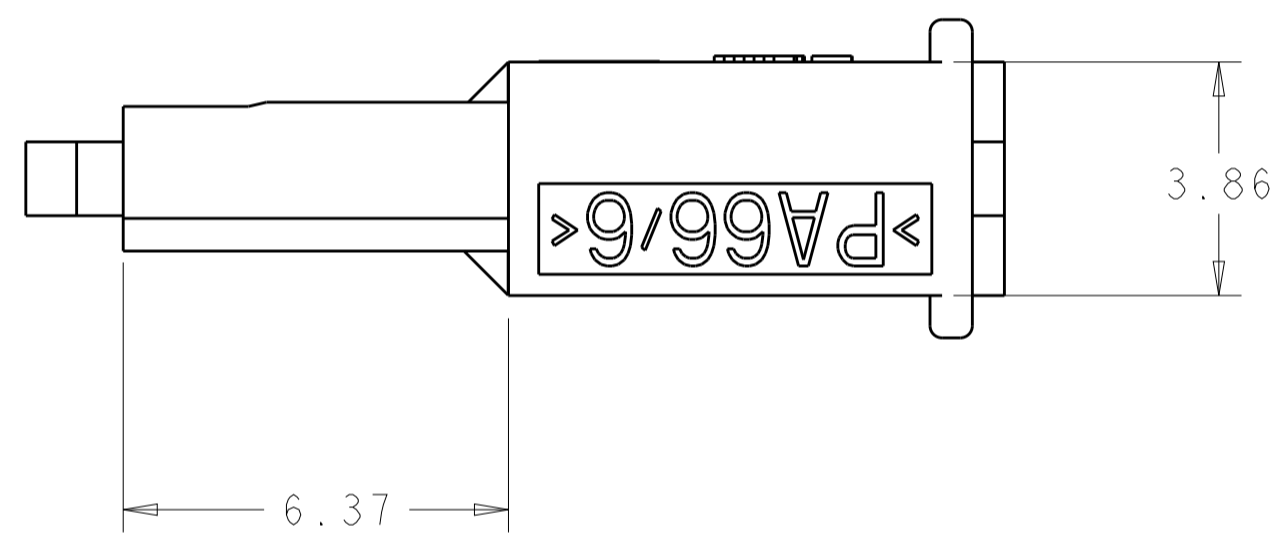

- 1 CIRCUIT 1 IDENTIFIER, LOCATED APPROXIMATELY AS SHOWN.
- 2 LAST CIRCUIT IDENTIFIER, LOCATED APPROXIMATELY AS SHOWN.
- 3 MATERIAL NYLON66/6 VO UL94 .
- 4 MATERIAL PA66 VO GW UL94 .
- 5 PRELIMINARY PART NOT RELEASED FOR PRODUCTION.

| | VOLUME mm ³ | DIM L | NO OF POS. | PART NO. |
|--------------|------------------------|-------|------------|-------------|
| OBSOLETE 4 5 | 272.6 | 7 | 2 | 2 2029047-2 |
| 3 | 434.05 | 13 | 4 | 2029047-4 |
| 3 | 353.32 | 10 | 3 | 2029047-3 |
| 3 | 272.6 | 7 | 2 | 2029047-2 |

THIS DRAWING IS A CONTROLLED DOCUMENT.

| | | | | | | |
|----------------------|--|------------------|---|-----------|------------|---------------|
| DIMENSIONS: | TOLERANCES UNLESS OTHERWISE SPECIFIED: | DMN | R. WHITAKER | 03JAN2008 | | |
| mm | 0 PLC ± | CHK | C. JONES | 03JAN2008 | | |
| | 1 PLC ±0.13 | APVD | C. JONES | 03JAN2008 | | |
| | 2 PLC ± | NAME | RECEPTACLE HOUSING, SPECIAL, SINGLE ROW, MICRO MATE-L-LOK(TM) | | | |
| | 3 PLC ± | PRODUCT SPEC | 108-1836 | | | |
| | 4 PLC ± | APPLICATION SPEC | 114-13000 | | | |
| MATERIAL | FINISH | WEIGHT | SIZE | CAGE CODE | DRAWING NO | RESTRICTED TO |
| NYLON, UL94V-0 BLACK | - | - | A1 | 00779 | 2029047 | - |
| RESTRICTED CUSTOMER | | | SCALE | 8:1 | SHEET | 1 OF 1 |
| | | | REV | B3 | | |