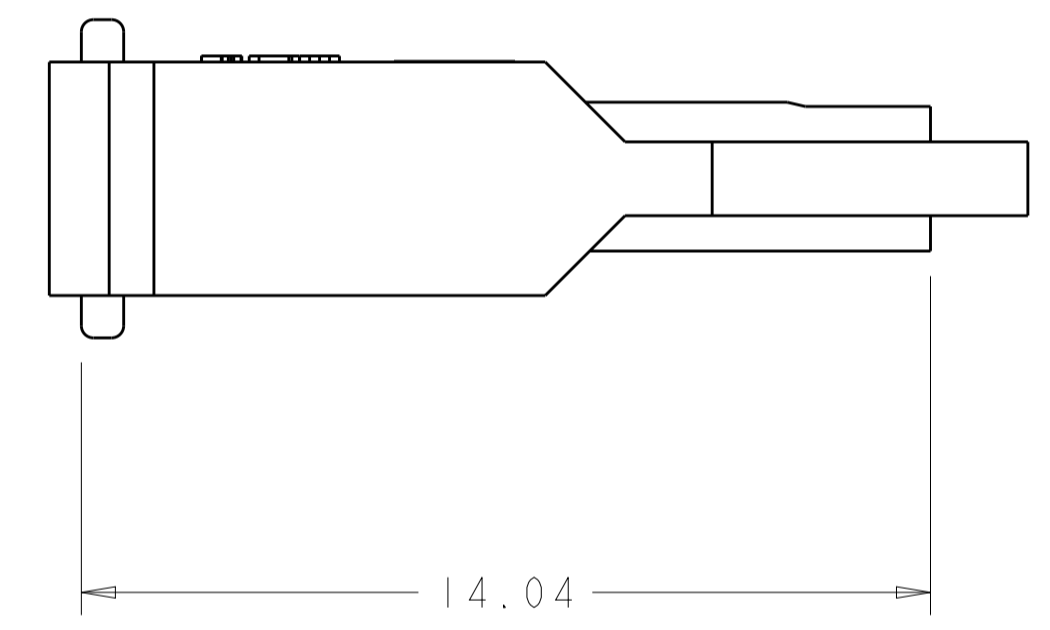

- 1 CIRCUIT 1 IDENTIFIER, LOCATED APPROXIMATELY AS SHOWN.
- 2 LAST CIRCUIT IDENTIFIER, LOCATED APPROXIMATELY AS SHOWN.
- 3 MATERIAL NYLON66/6 VO UL94 .
- 4 MATERIAL PA66 VO GW UL94 .
- 5 PRELIMINARY PART NOT RELEASED FOR PRODUCTION.

| | VOLUME mm ³ | DIM L | NO OF POS. | PART NO. |
|--------------|------------------------|-------|------------|-------------|
| OBSOLETE 4 5 | 272.6 | 7 | 2 | 2 2029047-2 |
| 3 | 434.05 | 13 | 4 | 2029047-4 |
| 3 | 353.32 | 10 | 3 | 2029047-3 |
| 3 | 272.6 | 7 | 2 | 2029047-2 |

THIS DRAWING IS A CONTROLLED DOCUMENT.

| | | | | | | |
|----------------------|--|------------------|---|-----------|------------|---------------|
| DIMENSIONS: | TOLERANCES UNLESS OTHERWISE SPECIFIED: | DMN | R. WHITAKER | 03JAN2008 | | |
| mm | 0 PLC ± | CHK | C. JONES | 03JAN2008 | | |
| | 1 PLC ±0.13 | APVD | C. JONES | 03JAN2008 | | |
| | 2 PLC ± | NAME | RECEPTACLE HOUSING, SPECIAL, SINGLE ROW, MICRO MATE-L-LOK(TM) | | | |
| | 3 PLC ± | PRODUCT SPEC | 108-1836 | | | |
| | 4 PLC ± | APPLICATION SPEC | 114-13000 | | | |
| MATERIAL | FINISH | WEIGHT | SIZE | CAGE CODE | DRAWING NO | RESTRICTED TO |
| NYLON, UL94V-0 BLACK | - | - | A1 | 00779 | 2029047 | - |
| RESTRICTED CUSTOMER | | | SCALE | 8:1 | SHEET | 1 OF 1 |
| | | | REV | B3 | | |