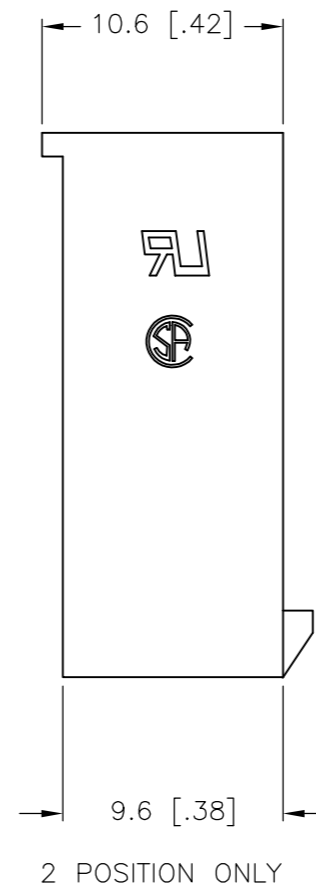

1 NYLON, UL94V-2, RED.

DIM B	DIM A	POS	PART NUMBER
51.6	46.2	24	2-2029090-4
47.4	42.0	22	2-2029090-2
43.2	37.8	20	2-2029090-0
39.0	33.6	18	1-2029090-8
34.8	29.4	16	1-2029090-6
30.6	25.2	14	1-2029090-4
26.4	21.0	12	1-2029090-2
22.2	16.8	10	1-2029090-0
18.0	12.6	8	2029090-8
13.8	8.4	6	2029090-6
9.6	4.2	4	2029090-4
5.4	--	2	2029090-2

METRIC

THIS DRAWING IS A CONTROLLED DOCUMENT.

DIMENSIONS: mm [INCHES]	TOLERANCES UNLESS OTHERWISE SPECIFIED: 0 PLC ± 1 PLC ± 0.4 [0.02] 2 PLC ± 0.25 [0.010] 3 PLC ± 0.150 [0.0059] 4 PLC ± ANGLES ± FINISH	DWN K. WHITAKER 08APR2008	CHK C. CASH 08APR2008	APVD C. CASH 08APR2008	NAME Tyco Electronics Corporation Harrisburg, PA 17105-3608
MATERIAL ↑	FINISH	APPLICATION SPEC		WEIGHT	SIZE A2
CUSTOMER DRAWING			SCALE 3:1	SHEET 1 of 1	RESTRICTED TO -