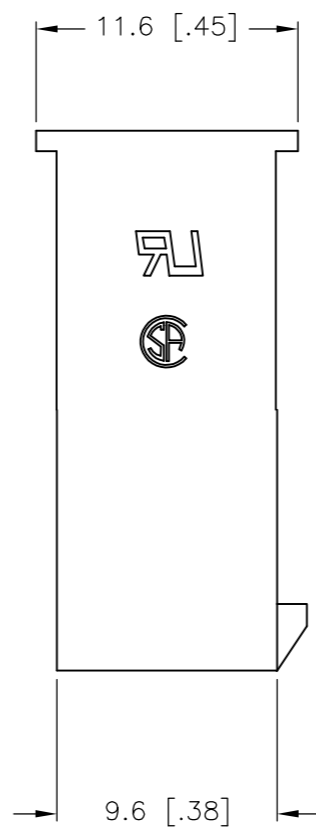

1 NYLON, UL94V-2, RED.

DIM B	DIM A	POS	PART NUMBER
51.6	46.2	24	2-2029090-4
47.4	42.0	22	2-2029090-2
43.2	37.8	20	2-2029090-0
39.0	33.6	18	1-2029090-8
34.8	29.4	16	1-2029090-6
30.6	25.2	14	1-2029090-4
26.4	21.0	12	1-2029090-2
22.2	16.8	10	1-2029090-0
18.0	12.6	8	2029090-8
13.8	8.4	6	2029090-6
9.6	4.2	4	2029090-4
5.4	--	2	2029090-2

METRIC

THIS DRAWING IS A CONTROLLED DOCUMENT.

DIMENSIONS: mm [INCHES]	TOLERANCES UNLESS OTHERWISE SPECIFIED: 0 PLC ± 1 PLC ± 0.4 [0.02] 2 PLC ± 0.25 [0.010] 3 PLC ± 0.150 [0.0059] 4 PLC ± ANGLES ± FINISH	DWN K. WHITAKER 08APR2008	CHK C. CASH 08APR2008	APVD C. CASH 08APR2008	NAME Tyco Electronics Corporation Harrisburg, PA 17105-3608
MATERIAL ↑	FINISH	APPLICATION SPEC		WEIGHT	SIZE A2
CUSTOMER DRAWING			SCALE 3:1	SHEET 1 of 1	RESTRICTED TO -