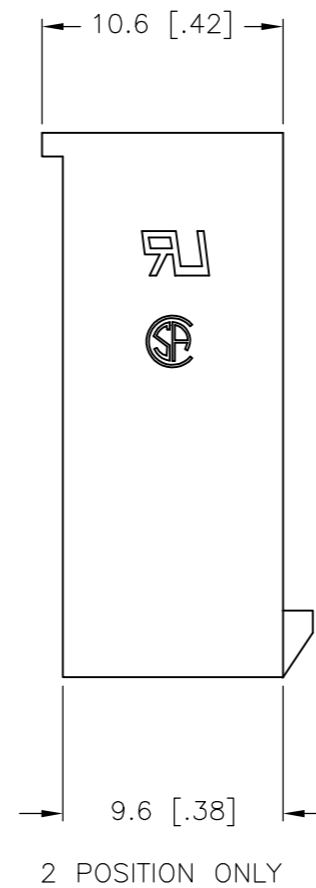

1 NYLON, UL94V-2, RED.

DIM B	DIM A	POS	PART NUMBER
51.6	46.2	24	2-2029090-4
47.4	42.0	22	2-2029090-2
43.2	37.8	20	2-2029090-0
39.0	33.6	18	1-2029090-8
34.8	29.4	16	1-2029090-6
30.6	25.2	14	1-2029090-4
26.4	21.0	12	1-2029090-2
22.2	16.8	10	1-2029090-0
18.0	12.6	8	2029090-8
13.8	8.4	6	2029090-6
9.6	4.2	4	2029090-4
5.4	--	2	2029090-2

METRIC

THIS DRAWING IS A CONTROLLED DOCUMENT.

DIMENSIONS: mm [INCHES]	TOLERANCES UNLESS OTHERWISE SPECIFIED: 0 PLC ± 1 PLC ± 0.4 [.02] 2 PLC ± 0.25 [.010] 3 PLC ± 0.150 [.0059] 4 PLC ± ANGLES ± FINISH	DWN K. WHITAKER 08APR2008 CHK C. CASH 08APR2008 APVD C. CASH 08APR2008 PRODUCT SPEC APPLICATION SPEC WEIGHT CUSTOMER DRAWING	Tyco Electronics Corporation Harrisburg, PA 17105-3608 NAME FREE HANGING PLUG HOUSING, RED, VAL-U-LOK(TM) SIZE A2 CAGE CODE 00779 DRAWING NO C=2029090 RESTRICTED TO — SCALE 3:1 SHEET 1 of 1 REV A
----------------------------	---	--	---