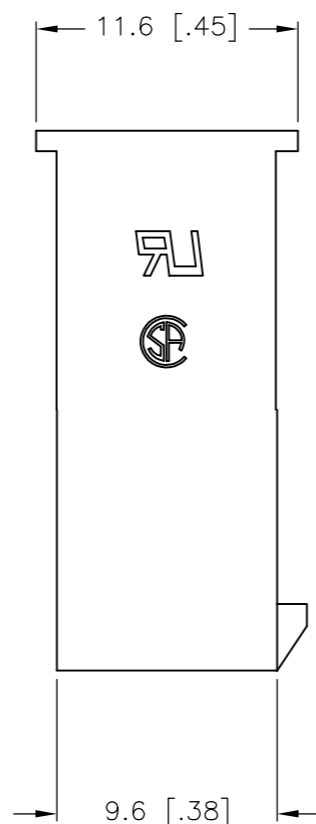

1 NYLON, UL94V-2, RED.

DIM B	DIM A	POS	PART NUMBER
51.6	46.2	24	2-2029090-4
47.4	42.0	22	2-2029090-2
43.2	37.8	20	2-2029090-0
39.0	33.6	18	1-2029090-8
34.8	29.4	16	1-2029090-6
30.6	25.2	14	1-2029090-4
26.4	21.0	12	1-2029090-2
22.2	16.8	10	1-2029090-0
18.0	12.6	8	2029090-8
13.8	8.4	6	2029090-6
9.6	4.2	4	2029090-4
5.4	--	2	2029090-2

METRIC

THIS DRAWING IS A CONTROLLED DOCUMENT.

DIMENSIONS: mm [INCHES]	TOLERANCES UNLESS OTHERWISE SPECIFIED: 0 PLC ± 1 PLC ± 0.4 [.02] 2 PLC ± 0.25 [.010] 3 PLC ± 0.150 [.0059] 4 PLC ± ANGLES ± FINISH	DWN K. WHITAKER 08APR2008 CHK C. CASH 08APR2008 APVD C. CASH 08APR2008 PRODUCT SPEC APPLICATION SPEC WEIGHT CUSTOMER DRAWING	Tyco Electronics Corporation Harrisburg, PA 17105-3608 NAME FREE HANGING PLUG HOUSING, RED, VAL-U-LOK(TM) SIZE A2 CAGE CODE 00779 DRAWING NO C=2029090 RESTRICTED TO — SCALE 3:1 SHEET 1 of 1 REV A
----------------------------	---	--	---