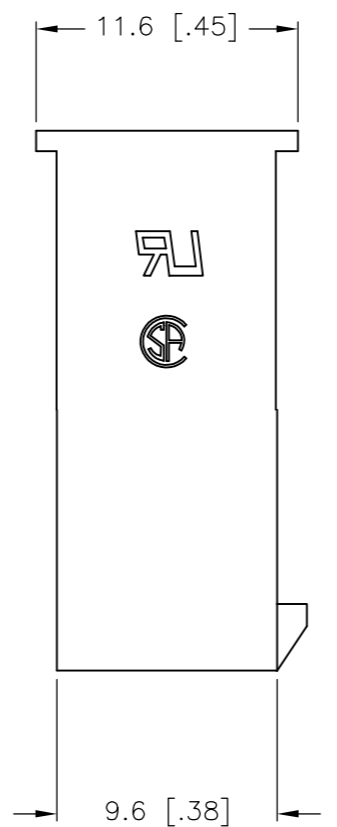

1 NYLON, UL94V-2, BLUE.

DIM B	DIM A	POS	PART NUMBER
51.6	46.2	24	2-2029096-4
47.4	42.0	22	2-2029096-2
43.2	37.8	20	2-2029096-0
39.0	33.6	18	1-2029096-8
34.8	29.4	16	1-2029096-6
30.6	25.2	14	1-2029096-4
26.4	21.0	12	1-2029096-2
22.2	16.8	10	1-2029096-0
18.0	12.6	8	2029096-8
13.8	8.4	6	2029096-6
9.6	4.2	4	2029096-4
5.4	--	2	2029096-2

METRIC

THIS DRAWING IS A CONTROLLED DOCUMENT.

DIMENSIONS: mm [INCHES]	TOLERANCES UNLESS OTHERWISE SPECIFIED: 0 PLC ± 1 PLC ± 0.4 [.02] 2 PLC ± 0.25 [.010] 3 PLC ± 0.150 [.0059] 4 PLC ± ANGLES ± FINISH	DWN K. WHITAKER 08APR2008 CHK C. CASH 08APR2008 APVD C. CASH 08APR2008 PRODUCT SPEC APPLICATION SPEC WEIGHT CUSTOMER DRAWING	Tyco Electronics Corporation Harrisburg, PA 17105-3608 NAME FREE HANGING PLUG HOUSING, BLUE, VAL-U-LOK(TM) SIZE A2 CAGE CODE 00779 DRAWING NO C=2029096 RESTRICTED TO — SCALE 3:1 SHEET 1 of 1 REV A
----------------------------	---	--	--