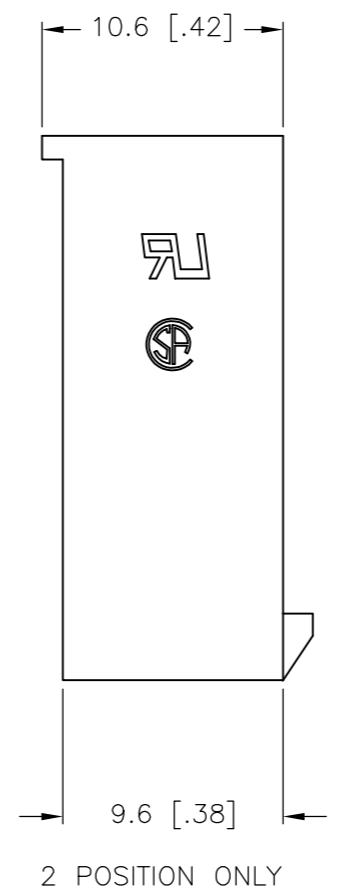

1 NYLON, UL94V-2, BLUE.

DIM B	DIM A	POS	PART NUMBER
51.6	46.2	24	2-2029096-4
47.4	42.0	22	2-2029096-2
43.2	37.8	20	2-2029096-0
39.0	33.6	18	1-2029096-8
34.8	29.4	16	1-2029096-6
30.6	25.2	14	1-2029096-4
26.4	21.0	12	1-2029096-2
22.2	16.8	10	1-2029096-0
18.0	12.6	8	2029096-8
13.8	8.4	6	2029096-6
9.6	4.2	4	2029096-4
5.4	--	2	2029096-2

METRIC

THIS DRAWING IS A CONTROLLED DOCUMENT.

DIMENSIONS: mm [INCHES]	TOLERANCES UNLESS OTHERWISE SPECIFIED: 0 PLC ± 1 PLC ± 0.4 [.02] 2 PLC ± 0.25 [.010] 3 PLC ± 0.150 [.0059] 4 PLC ± ANGLES ± FINISH	DWN K. WHITAKER 08APR2008 CHK C. CASH 08APR2008 APVD C. CASH 08APR2008 PRODUCT SPEC APPLICATION SPEC WEIGHT CUSTOMER DRAWING	Tyco Electronics Corporation Harrisburg, PA 17105-3608 NAME FREE HANGING PLUG HOUSING, BLUE, VAL-U-LOK(TM) SIZE A2 CAGE CODE 00779 DRAWING NO C=2029096 RESTRICTED TO — SCALE 3:1 SHEET 1 of 1 REV A
----------------------------	---	--	--