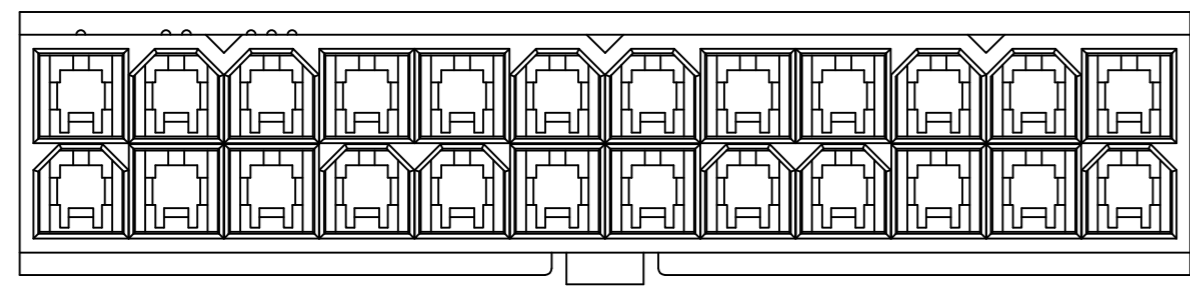

1 NYLON, UL94V-2, BLUE.

DIM B	DIM A	POS	PART NUMBER
51.6	46.2	24	2-2029096-4
47.4	42.0	22	2-2029096-2
43.2	37.8	20	2-2029096-0
39.0	33.6	18	1-2029096-8
34.8	29.4	16	1-2029096-6
30.6	25.2	14	1-2029096-4
26.4	21.0	12	1-2029096-2
22.2	16.8	10	1-2029096-0
18.0	12.6	8	2029096-8
13.8	8.4	6	2029096-6
9.6	4.2	4	2029096-4
5.4	--	2	2029096-2

METRIC

THIS DRAWING IS A CONTROLLED DOCUMENT.

DIMENSIONS: mm [INCHES]	TOLERANCES UNLESS OTHERWISE SPECIFIED: 0 PLC ± 1 PLC ± 0.4 [.02] 2 PLC ± 0.25 [.010] 3 PLC ± 0.150 [.0059] 4 PLC ± ANGLES ± FINISH	DWN K. WHITAKER 08APR2008 CHK C. CASH 08APR2008 APVD C. CASH 08APR2008 PRODUCT SPEC APPLICATION SPEC WEIGHT CUSTOMER DRAWING	Tyco Electronics Corporation Harrisburg, PA 17105-3608 NAME FREE HANGING PLUG HOUSING, BLUE, VAL-U-LOK(TM) SIZE A2 CAGE CODE 00779 DRAWING NO C=2029096 RESTRICTED TO — SCALE 3:1 SHEET 1 of 1 REV A
----------------------------	---	--	--