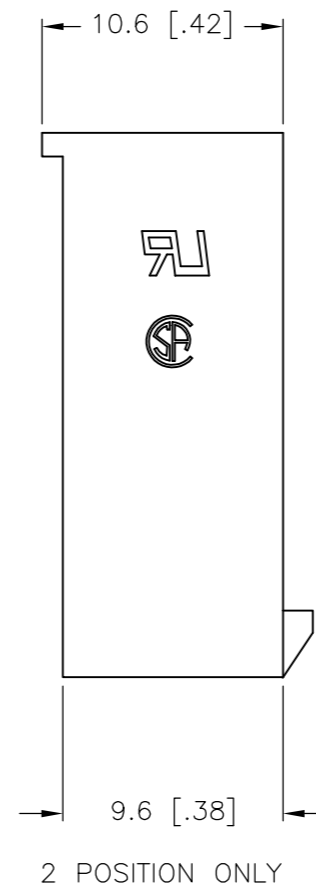

1 NYLON, UL94V-2, BLUE.

DIM B	DIM A	POS	PART NUMBER
51.6	46.2	24	2-2029096-4
47.4	42.0	22	2-2029096-2
43.2	37.8	20	2-2029096-0
39.0	33.6	18	1-2029096-8
34.8	29.4	16	1-2029096-6
30.6	25.2	14	1-2029096-4
26.4	21.0	12	1-2029096-2
22.2	16.8	10	1-2029096-0
18.0	12.6	8	2029096-8
13.8	8.4	6	2029096-6
9.6	4.2	4	2029096-4
5.4	--	2	2029096-2

METRIC

THIS DRAWING IS A CONTROLLED DOCUMENT.

DIMENSIONS: mm [INCHES]	TOLERANCES UNLESS OTHERWISE SPECIFIED: 0 PLC ± 1 PLC ± 0.4 [0.02] 2 PLC ± 0.25 [0.010] 3 PLC ± 0.150 [0.0059] 4 PLC ± ANGLES ± FINISH	DWN K. WHITAKER 08APR2008 CHK C. CASH 08APR2008 APVD C. CASH 08APR2008 PRODUCT SPEC APPLICATION SPEC WEIGHT CUSTOMER DRAWING	Tyco Electronics Corporation Harrisburg, PA 17105-3608 NAME FREE HANGING PLUG HOUSING, BLUE, VAL-U-LOK(TM) SIZE A2 CAGE CODE 00779 DRAWING NO C=2029096 RESTRICTED TO — SCALE 3:1 SHEET 1 of 1 REV A
----------------------------	--	--	--