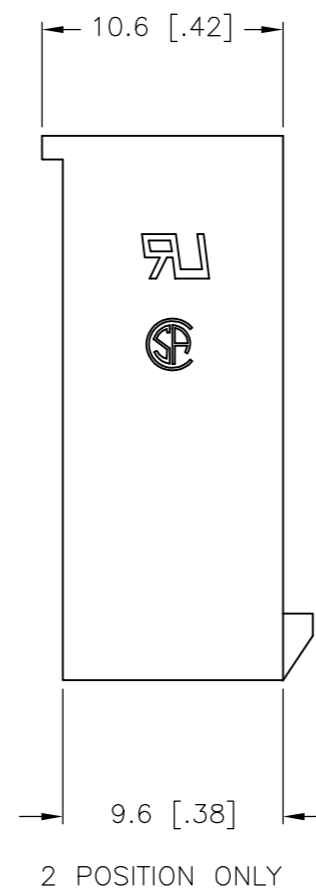

1 NYLON, UL94V-2, BLUE.

DIM B	DIM A	POS	PART NUMBER
51.6	46.2	24	2-2029096-4
47.4	42.0	22	2-2029096-2
43.2	37.8	20	2-2029096-0
39.0	33.6	18	1-2029096-8
34.8	29.4	16	1-2029096-6
30.6	25.2	14	1-2029096-4
26.4	21.0	12	1-2029096-2
22.2	16.8	10	1-2029096-0
18.0	12.6	8	2029096-8
13.8	8.4	6	2029096-6
9.6	4.2	4	2029096-4
5.4	--	2	2029096-2

METRIC

THIS DRAWING IS A CONTROLLED DOCUMENT.

DIMENSIONS: mm [INCHES]	TOLERANCES UNLESS OTHERWISE SPECIFIED: 0 PLC ± 1 PLC ± 0.4 [0.02] 2 PLC ± 0.25 [0.010] 3 PLC ± 0.150 [0.0059] 4 PLC ± ANGLES ± FINISH	DWN K. WHITAKER 08APR2008 CHK C. CASH 08APR2008 APVD C. CASH 08APR2008 PRODUCT SPEC APPLICATION SPEC WEIGHT CUSTOMER DRAWING	Tyco Electronics Corporation Harrisburg, PA 17105-3608 NAME FREE HANGING PLUG HOUSING, BLUE, VAL-U-LOK(TM) SIZE A2 CAGE CODE 00779 DRAWING NO C=2029096 RESTRICTED TO — SCALE 3:1 SHEET 1 of 1 REV A
----------------------------	--	--	--