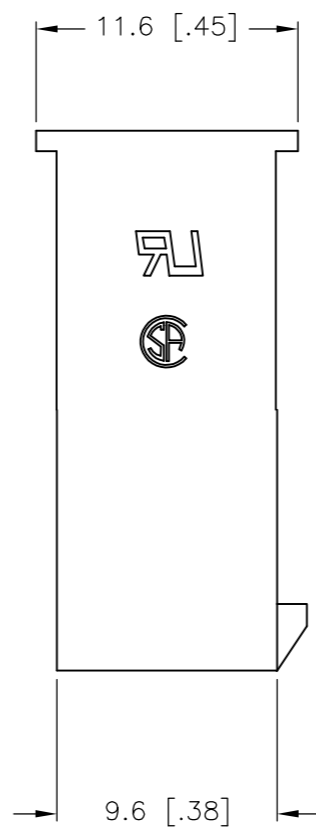

1 NYLON, UL94V-2, BLUE.

DIM B	DIM A	POS	PART NUMBER
51.6	46.2	24	2-2029096-4
47.4	42.0	22	2-2029096-2
43.2	37.8	20	2-2029096-0
39.0	33.6	18	1-2029096-8
34.8	29.4	16	1-2029096-6
30.6	25.2	14	1-2029096-4
26.4	21.0	12	1-2029096-2
22.2	16.8	10	1-2029096-0
18.0	12.6	8	2029096-8
13.8	8.4	6	2029096-6
9.6	4.2	4	2029096-4
5.4	--	2	2029096-2

METRIC

THIS DRAWING IS A CONTROLLED DOCUMENT.

DIMENSIONS: mm [INCHES]	TOLERANCES UNLESS OTHERWISE SPECIFIED: 0 PLC ± 1 PLC ± 0.4 [0.02] 2 PLC ± 0.25 [0.010] 3 PLC ± 0.150 [0.0059] 4 PLC ± ANGLES ± FINISH	DWN K. WHITAKER 08APR2008 CHK C. CASH 08APR2008 APVD C. CASH 08APR2008 PRODUCT SPEC APPLICATION SPEC WEIGHT CUSTOMER DRAWING	Tyco Electronics Corporation Harrisburg, PA 17105-3608 NAME FREE HANGING PLUG HOUSING, BLUE, VAL-U-LOK(TM) SIZE A2 CAGE CODE 00779 DRAWING NO C=2029096 RESTRICTED TO — SCALE 3:1 SHEET 1 of 1 REV A
----------------------------	--	--	--