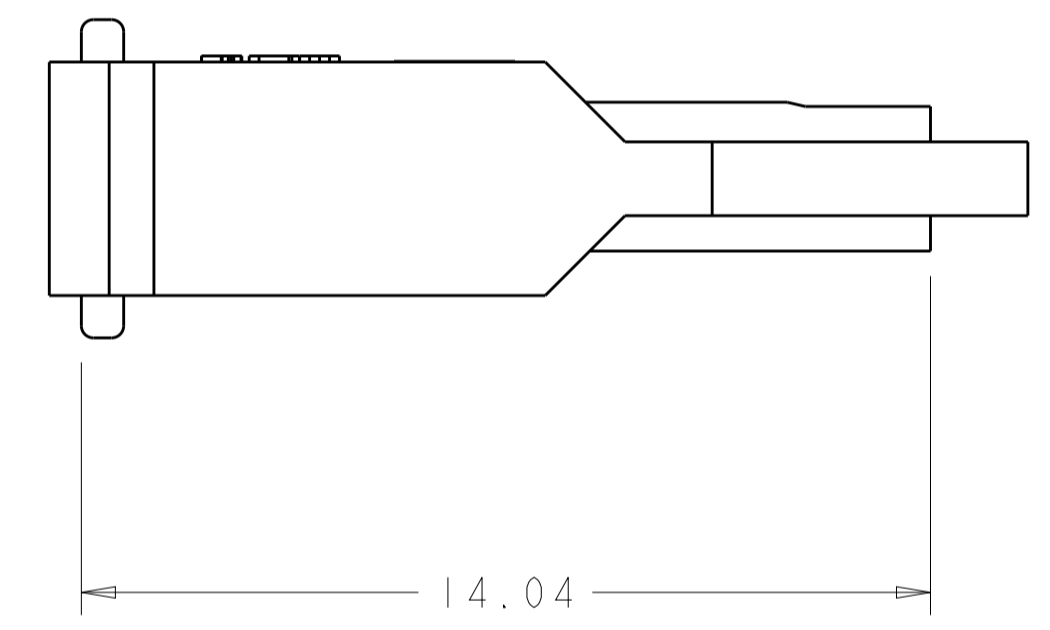

⚠️ CIRCUIT 1 IDENTIFIER, LOCATED APPROXIMATELY AS SHOWN.
 ⚠️ LAST CIRCUIT IDENTIFIER, LOCATED APPROXIMATELY AS SHOWN.

VOLUME mm ³	DIM L	NO OF POS.	PART NO.
434.05	13	4	2029102-4
353.32	10	3	2029102-3
272.6	7	2	2029102-2

THIS DRAWING IS A CONTROLLED DOCUMENT.

DIMENSIONS:	TOLERANCES UNLESS OTHERWISE SPECIFIED:	DWN	R. WHITAKER	26MAR2008
mm	0 PLC ±	CHK	C. JONES	26MAR2008
	1 PLC ±0.13	APVD	C. JONES	26MAR2008
	2 PLC ±	NAME	RECEPTACLE HOUSING, SPECIAL, SINGLE ROW, MICRO MATE-L-LOK(TM)	
	3 PLC ±	PRODUCT SPEC	108-1836	
	4 PLC ±	APPLICATION SPEC	114-13000	
	ANGLES ±*	SIZE	CAGE CODE	DRAWING NO
MATERIAL	FINISH	WEIGHT	A100779	2029102
NYLON, UL94V-0 NATURAL		CUSTOMER DRAWING	SCALE	8:1