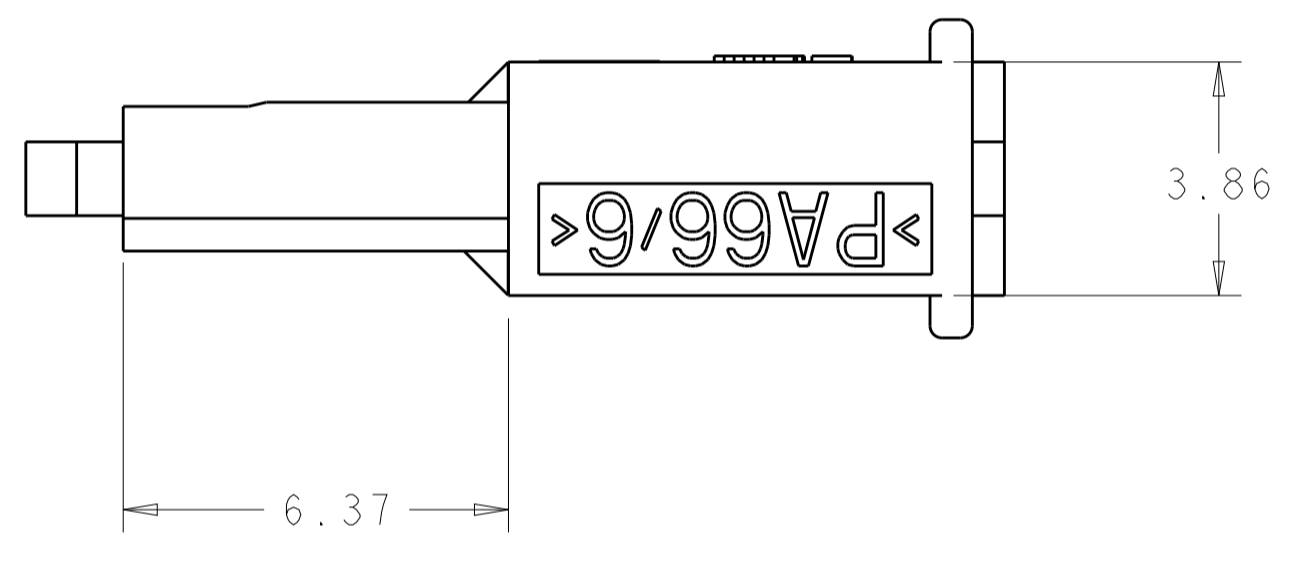

⚠️ CIRCUIT 1 IDENTIFIER, LOCATED APPROXIMATELY AS SHOWN.
 ⚠️ LAST CIRCUIT IDENTIFIER, LOCATED APPROXIMATELY AS SHOWN.

VOLUME mm ³	DIM L	NO OF POS.	PART NO.
434.05	13	4	2029102-4
353.32	10	3	2029102-3
272.6	7	2	2029102-2

THIS DRAWING IS A CONTROLLED DOCUMENT.

DIMENSIONS:	TOLERANCES UNLESS OTHERWISE SPECIFIED:	DWN	R. WHITAKER	26MAR2008
mm	0 PLC ±	CHK	C. JONES	26MAR2008
	1 PLC ±0.13	APVD	C. JONES	26MAR2008
	2 PLC ±	NAME	RECEPTACLE HOUSING, SPECIAL, SINGLE ROW, MICRO MATE-L-LOK(TM)	
	3 PLC ±	PRODUCT SPEC	108-1836	
	4 PLC ±	APPLICATION SPEC	114-13000	
	ANGLES ±*	SIZE	CAGE CODE	DRAWING NO
MATERIAL	FINISH	WEIGHT	A100779	2029102
NYLON, UL94V-0 NATURAL		CUSTOMER DRAWING	SCALE	8:1