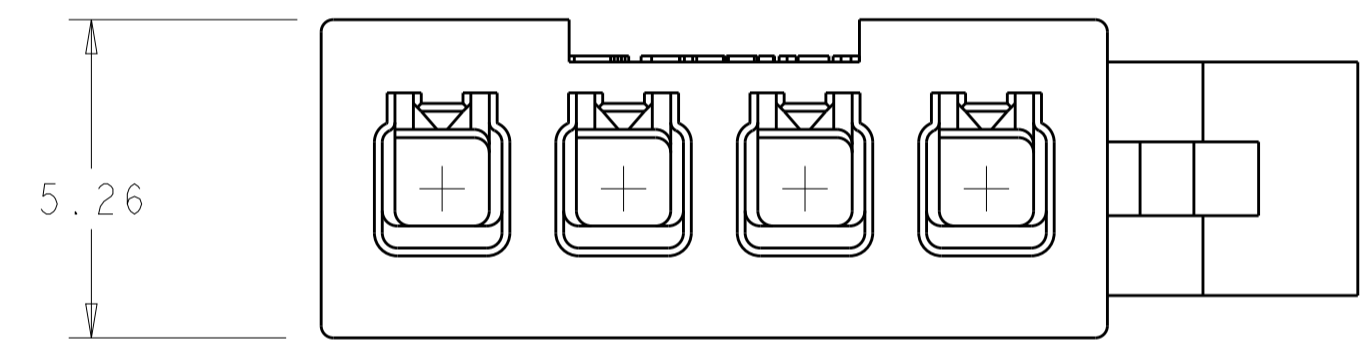

LOC	DIST	REVISIONS					
		P	LTN	DESCRIPTION	DATE	DWN	APVD
CM	00	A2		REVISED PER ECO-11-005027	17MAR2011	RK	HMR
		B		REVISED PER ECO-17-000100	3MAR2017	CX	DZ
		B1		ECO-19-004882	10APR2019	AP	WS

KEYING BY POSITION SIZE

⚠️ CIRCUIT 1 IDENTIFIER, LOCATED APPROXIMATELY AS SHOWN.
 ⚠️ LAST CIRCUIT IDENTIFIER, LOCATED APPROXIMATELY AS SHOWN.

VOLUME mm ³	DIM L	NO OF POS.	PART NO.
434.05	13	4	2029102-4
353.32	10	3	2029102-3
272.6	7	2	2029102-2

THIS DRAWING IS A CONTROLLED DOCUMENT.

DIMENSIONS:	TOLERANCES UNLESS OTHERWISE SPECIFIED:	DWN	R. WHITAKER	26MAR2008
mm	0 PLC ±	CHK	C. JONES	26MAR2008
	1 PLC ±0.13	APVD	C. JONES	26MAR2008
	2 PLC ±	NAME	RECEPTACLE HOUSING, SPECIAL, SINGLE ROW, MICRO MATE-L-LOK(TM)	
	3 PLC ±	PRODUCT SPEC	108-1836	
	4 PLC ±	APPLICATION SPEC	114-13000	
	ANGLES ±*	SIZE	CAGE CODE	DRAWING NO
MATERIAL	FINISH	WEIGHT	A100779	2029102
NYLON, UL94V-0 NATURAL		CUSTOMER DRAWING	SCALE	8:1