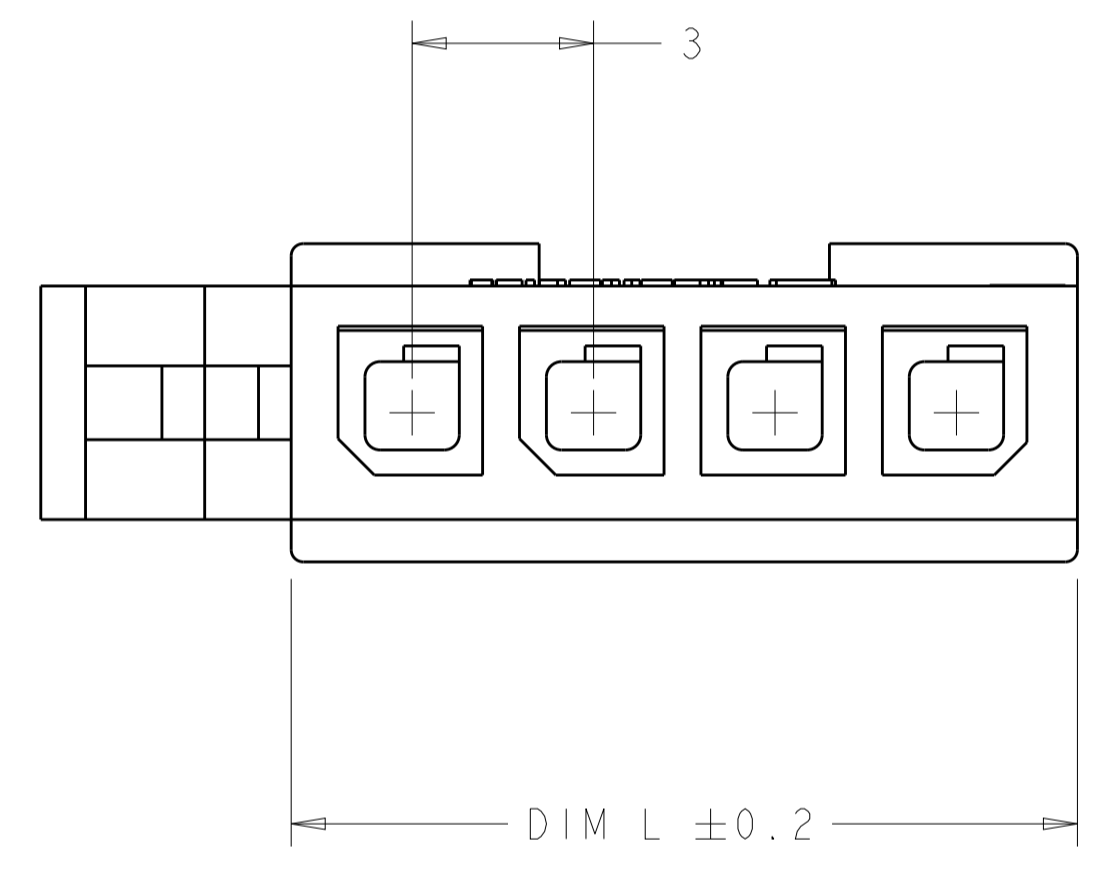

⚠️ CIRCUIT 1 IDENTIFIER, LOCATED APPROXIMATELY AS SHOWN.
 ⚠️ LAST CIRCUIT IDENTIFIER, LOCATED APPROXIMATELY AS SHOWN.

VOLUME mm ³	DIM L	NO OF POS.	PART NO.
434.05	13	4	2029102-4
353.32	10	3	2029102-3
272.6	7	2	2029102-2

THIS DRAWING IS A CONTROLLED DOCUMENT.

DIMENSIONS:	TOLERANCES UNLESS OTHERWISE SPECIFIED:	DWN	R. WHITAKER	26MAR2008
mm	0 PLC ±	CHK	C. JONES	26MAR2008
	1 PLC ±0.13	APVD	C. JONES	26MAR2008
	2 PLC ±	NAME	RECEPTACLE HOUSING, SPECIAL, SINGLE ROW, MICRO MATE-L-LOK(TM)	
	3 PLC ±	PRODUCT SPEC	108-1836	
	4 PLC ±	APPLICATION SPEC	114-13000	
	ANGLES ±*	SIZE	CAGE CODE	DRAWING NO
MATERIAL	FINISH	WEIGHT	A100779	2029102
NYLON, UL94V-0 NATURAL		CUSTOMER DRAWING	SCALE	8:1