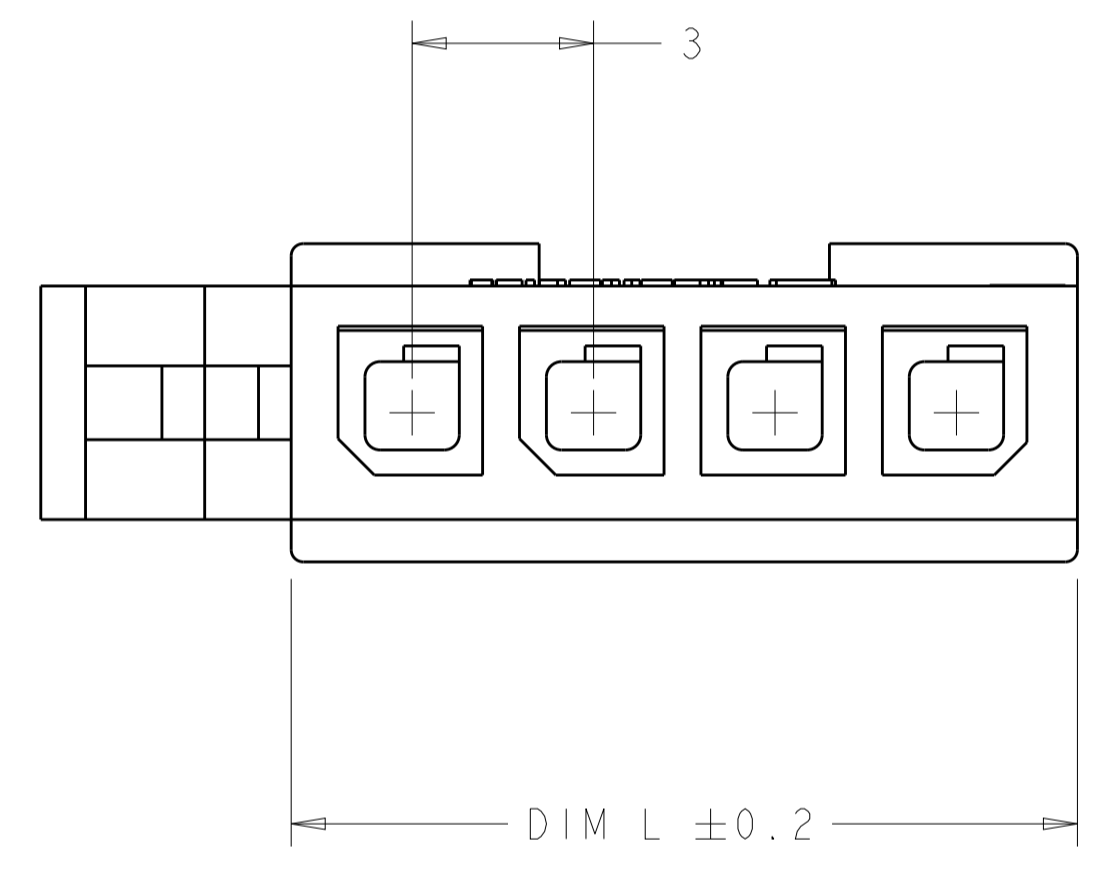

⚠️ CIRCUIT 1 IDENTIFIER, LOCATED APPROXIMATELY AS SHOWN.
 ⚠️ LAST CIRCUIT IDENTIFIER, LOCATED APPROXIMATELY AS SHOWN.

VOLUME mm ³	DIM L	NO OF POS.	PART NO.
434.05	13	4	2029102-4
353.32	10	3	2029102-3
272.6	7	2	2029102-2

THIS DRAWING IS A CONTROLLED DOCUMENT.

DIMENSIONS:	TOLERANCES UNLESS OTHERWISE SPECIFIED:	DWN R. WHITAKER 26MAR2008	NAME
mm	0 PLC ±	CHK C. JONES 26MAR2008	RECEPTACLE HOUSING, SPECIAL,
	1 PLC ±0.13	APVD C. JONES 26MAR2008	SINGLE ROW,
	2 PLC ±		MICRO MATE-L-LOK(TM)
	3 PLC ±		SIZE CAGE CODE DRAWING NO RESTRICTED TO
	4 PLC ±		A100779C=2029102
	ANGLES ±*		CUSTOMER DRAWING
MATERIAL NYLON UL94V-0 NATURAL	FINISH	WEIGHT	SCALE 8:1 SHEET 1 OF 1 REV B1