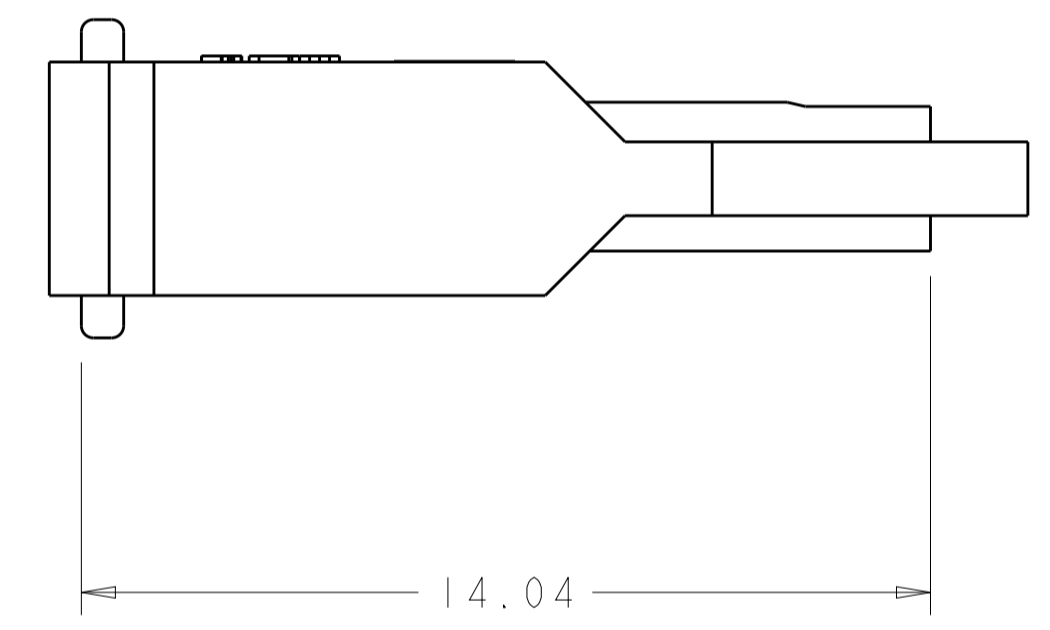

⚠️ CIRCUIT 1 IDENTIFIER, LOCATED APPROXIMATELY AS SHOWN.
 ⚠️ LAST CIRCUIT IDENTIFIER, LOCATED APPROXIMATELY AS SHOWN.

VOLUME mm ³	DIM L	NO OF POS.	PART NO.
434.05	13	4	2029102-4
353.32	10	3	2029102-3
272.6	7	2	2029102-2

THIS DRAWING IS A CONTROLLED DOCUMENT.

DIMENSIONS:	TOLERANCES UNLESS OTHERWISE SPECIFIED:	DWN R. WHITAKER 26MAR2008	NAME
mm	0 PLC ±	CHK C. JONES 26MAR2008	RECEPTACLE HOUSING, SPECIAL,
	1 PLC ±0.13	APVD C. JONES 26MAR2008	SINGLE ROW,
	2 PLC ±		MICRO MATE-L-LOK(TM)
	3 PLC ±		SIZE CAGE CODE DRAWING NO RESTRICTED TO
	4 PLC ±		A100779C=2029102
	ANGLES ±*		CUSTOMER DRAWING
MATERIAL NYLON UL94V-0 NATURAL	FINISH	WEIGHT	SCALE 8:1 SHEET 1 OF 1 REV B1