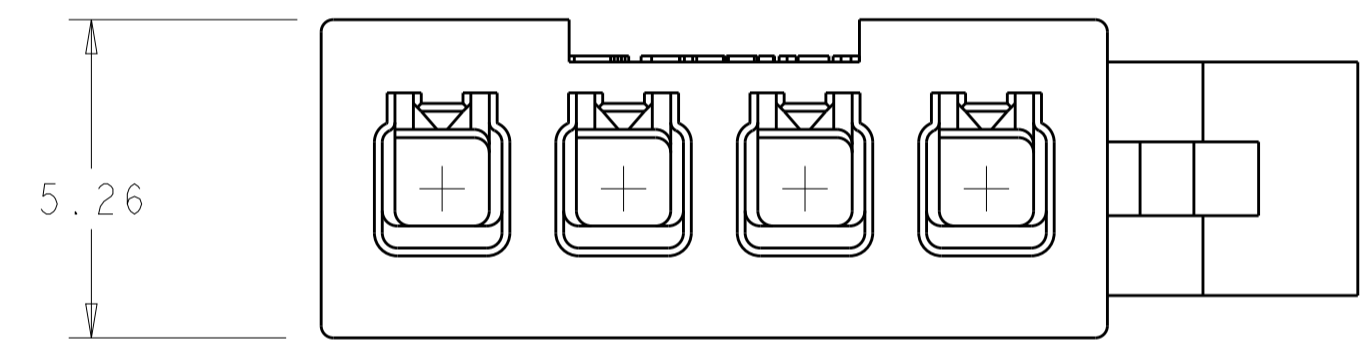

LOC		DIST		REVISIONS			
CM	00	P	LTN	DESCRIPTION	DATE	DWN	APVD
		A2		REVISED PER ECO-11-005027	17MAR2011	RK	HMR
		B		REVISED PER ECO-17-000100	3MAR2017	CX	DZ
		B1		ECO-19-004882	10APR2019	AP	WS

KEYING BY POSITION SIZE

⚠️ CIRCUIT 1 IDENTIFIER, LOCATED APPROXIMATELY AS SHOWN.
 ⚠️ LAST CIRCUIT IDENTIFIER, LOCATED APPROXIMATELY AS SHOWN.

VOLUME mm ³	DIM L	NO OF POS.	PART NO.
434.05	13	4	2029102-4
353.32	10	3	2029102-3
272.6	7	2	2029102-2

THIS DRAWING IS A CONTROLLED DOCUMENT.

DIMENSIONS:	TOLERANCES UNLESS OTHERWISE SPECIFIED:	DWN R. WHITAKER 26MAR2008	NAME
mm	0 PLC ±	CHK C. JONES 26MAR2008	RECEPTACLE HOUSING, SPECIAL,
	1 PLC ±0.13	APVD C. JONES 26MAR2008	SINGLE ROW,
	2 PLC ±		MICRO MATE-L-LOK(TM)
	3 PLC ±		SIZE CAGE CODE DRAWING NO RESTRICTED TO
	4 PLC ±		A100779C=2029102
	ANGLES ±*		CUSTOMER DRAWING
MATERIAL NYLON UL94V-0 NATURAL	FINISH	WEIGHT	SCALE 8:1 SHEET 1 OF 1 REV B1