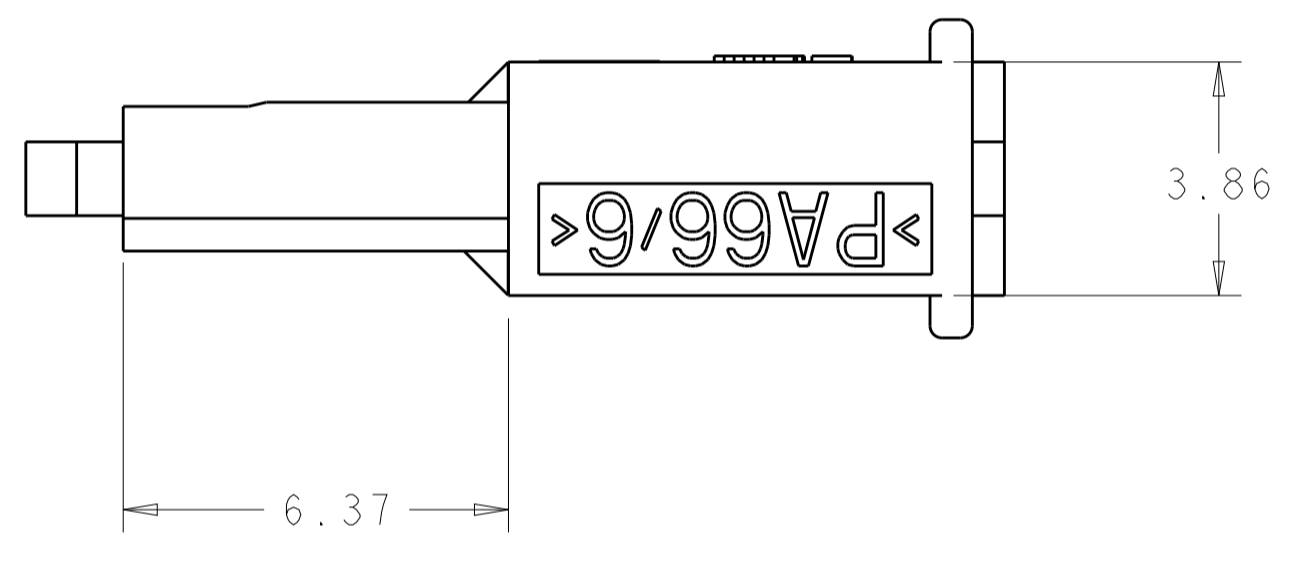

⚠️ CIRCUIT 1 IDENTIFIER, LOCATED APPROXIMATELY AS SHOWN.
 ⚠️ LAST CIRCUIT IDENTIFIER, LOCATED APPROXIMATELY AS SHOWN.

VOLUME mm ³	DIM L	NO OF POS.	PART NO.
434.05	13	4	2029102-4
353.32	10	3	2029102-3
272.6	7	2	2029102-2

THIS DRAWING IS A CONTROLLED DOCUMENT.

DIMENSIONS:	TOLERANCES UNLESS OTHERWISE SPECIFIED:	DWN R. WHITAKER 26MAR2008	NAME
mm	0 PLC ±	CHK C. JONES 26MAR2008	RECEPTACLE HOUSING, SPECIAL,
	1 PLC ±0.13	APVD C. JONES 26MAR2008	SINGLE ROW,
	2 PLC ±		MICRO MATE-L-LOK(TM)
	3 PLC ±		SIZE CAGE CODE DRAWING NO RESTRICTED TO
	4 PLC ±		A100779C=2029102
	ANGLES ±*		CUSTOMER DRAWING
MATERIAL NYLON UL94V-0 NATURAL	FINISH	WEIGHT	SCALE 8:1 SHEET 1 OF 1 REV B1