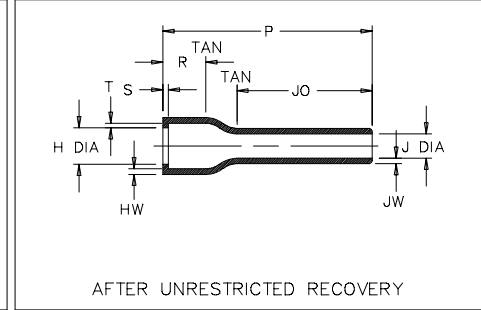

Thermofit<sup>®</sup> Molded Parts  
 Specification Control Drawing  
 Limited Distribution

Part Number : 202F2XX-51-08  
 Description : Boot, Straight, With Lip

NOTES

- All dimensions are in  $\frac{\text{inches}}{\text{[millimeters]}}$
- Dimensions appearing in table are as follows:  
 a - As Supplied  
 b - After Unrestricted Recovery
- Coating is optional. As supplied dimensions appearing in table are for uncoated parts. When coating is added, entry diameters will be reduced by .06 max.

PART NUMBER	H		J		P	R	S	T	JO	HW	JW
	Min	Max	Min	Max							
	a	b	a	b	±10% b	±10% b	+06/-03 b	±.03 b	±10% b	+06/-03 b	±.03 b
202F221-XX-08	1.07 [27,2]	.52 [13,2]	.82 [20,8]	.30 [7,6]	3.00 [76,2]	.48 [12,2]	.06 [1,5]	.05 [1,3]	2.11 [53,6]	.06 [1,5]	.06 [1,5]
202F232-XX-08	1.33 [33,8]	.73 [18,5]	1.33 [33,8]	.35 [8,9]	3.00 [76,2]	.48 [12,2]	.07 [1,8]	.05 [1,3]	1.98 [50,3]	.07 [1,8]	.06 [1,5]

**Raychem**

RAYCHEM CORPORATION  
 300 CONSTITUTION DRIVE  
 MENLO PARK, CALIFORNIA 94025

Revision : D  
 Date : 10/07/93

Part Number : 202F2XX-51-08  
 Description : Boot, Straight, With Lip

Thermofit<sup>®</sup> Molded Parts  
 Specification Control Drawing  
 Limited Distribution

Part Number : 202F2XX-51-08  
 Description : Boot, Straight, With Lip

COMPATABILITY CHART					
MATERIAL DASH NO.	MATERIAL DESCRIPTION	RT SPEC	COATING SLASH NO.	COATING S NO.	COATING DESCRIPTION
-51	EPB, Flexible	RT-1321	/164	S-1124	Adhesive