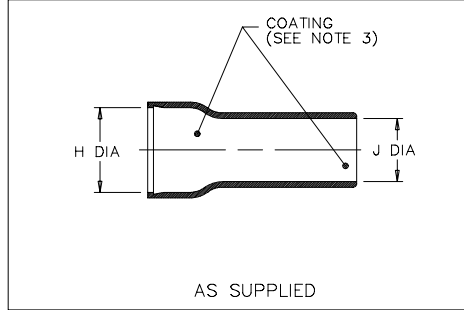

Thermofit<sup>®</sup> Molded Parts  
 Specification Control Drawing  
 Limited Distribution

Part Number : 202F2XX-51-08  
 Description : Boot, Straight, With Lip

NOTES

- All dimensions are in  $\frac{\text{inches}}{\text{[millimeters]}}$
- Dimensions appearing in table are as follows:  
 a - As Supplied  
 b - After Unrestricted Recovery
- Coating is optional. As supplied dimensions appearing in table are for uncoated parts. When coating is added, entry diameters will be reduced by .06 max.

PART NUMBER	H		J		P	R	S	T	JO	HW	JW
	Min	Max	Min	Max							
	a	b	a	b	±10% b	±10% b	+06/-03 b	±.03 b	±10% b	+06/-03 b	±.03 b
202F221-XX-08	1.07 [27,2]	.52 [13,2]	.82 [20,8]	.30 [7,6]	3.00 [76,2]	.48 [12,2]	.06 [1,5]	.05 [1,3]	2.11 [53,6]	.06 [1,5]	.06 [1,5]
202F232-XX-08	1.33 [33,8]	.73 [18,5]	1.33 [33,8]	.35 [8,9]	3.00 [76,2]	.48 [12,2]	.07 [1,8]	.05 [1,3]	1.98 [50,3]	.07 [1,8]	.06 [1,5]

**Raychem**

RAYCHEM CORPORATION  
 300 CONSTITUTION DRIVE  
 MENLO PARK, CALIFORNIA 94025

Revision : D  
 Date : 10/07/93

Part Number : 202F2XX-51-08  
 Description : Boot, Straight, With Lip

Thermofit<sup>®</sup> Molded Parts  
 Specification Control Drawing  
 Limited Distribution

Part Number : 202F2XX-51-08  
 Description : Boot, Straight, With Lip

COMPATABILITY CHART					
MATERIAL DASH NO.	MATERIAL DESCRIPTION	RT SPEC	COATING SLASH NO.	COATING S NO.	COATING DESCRIPTION
-51	EPB, Flexible	RT-1321	/164	S-1124	Adhesive