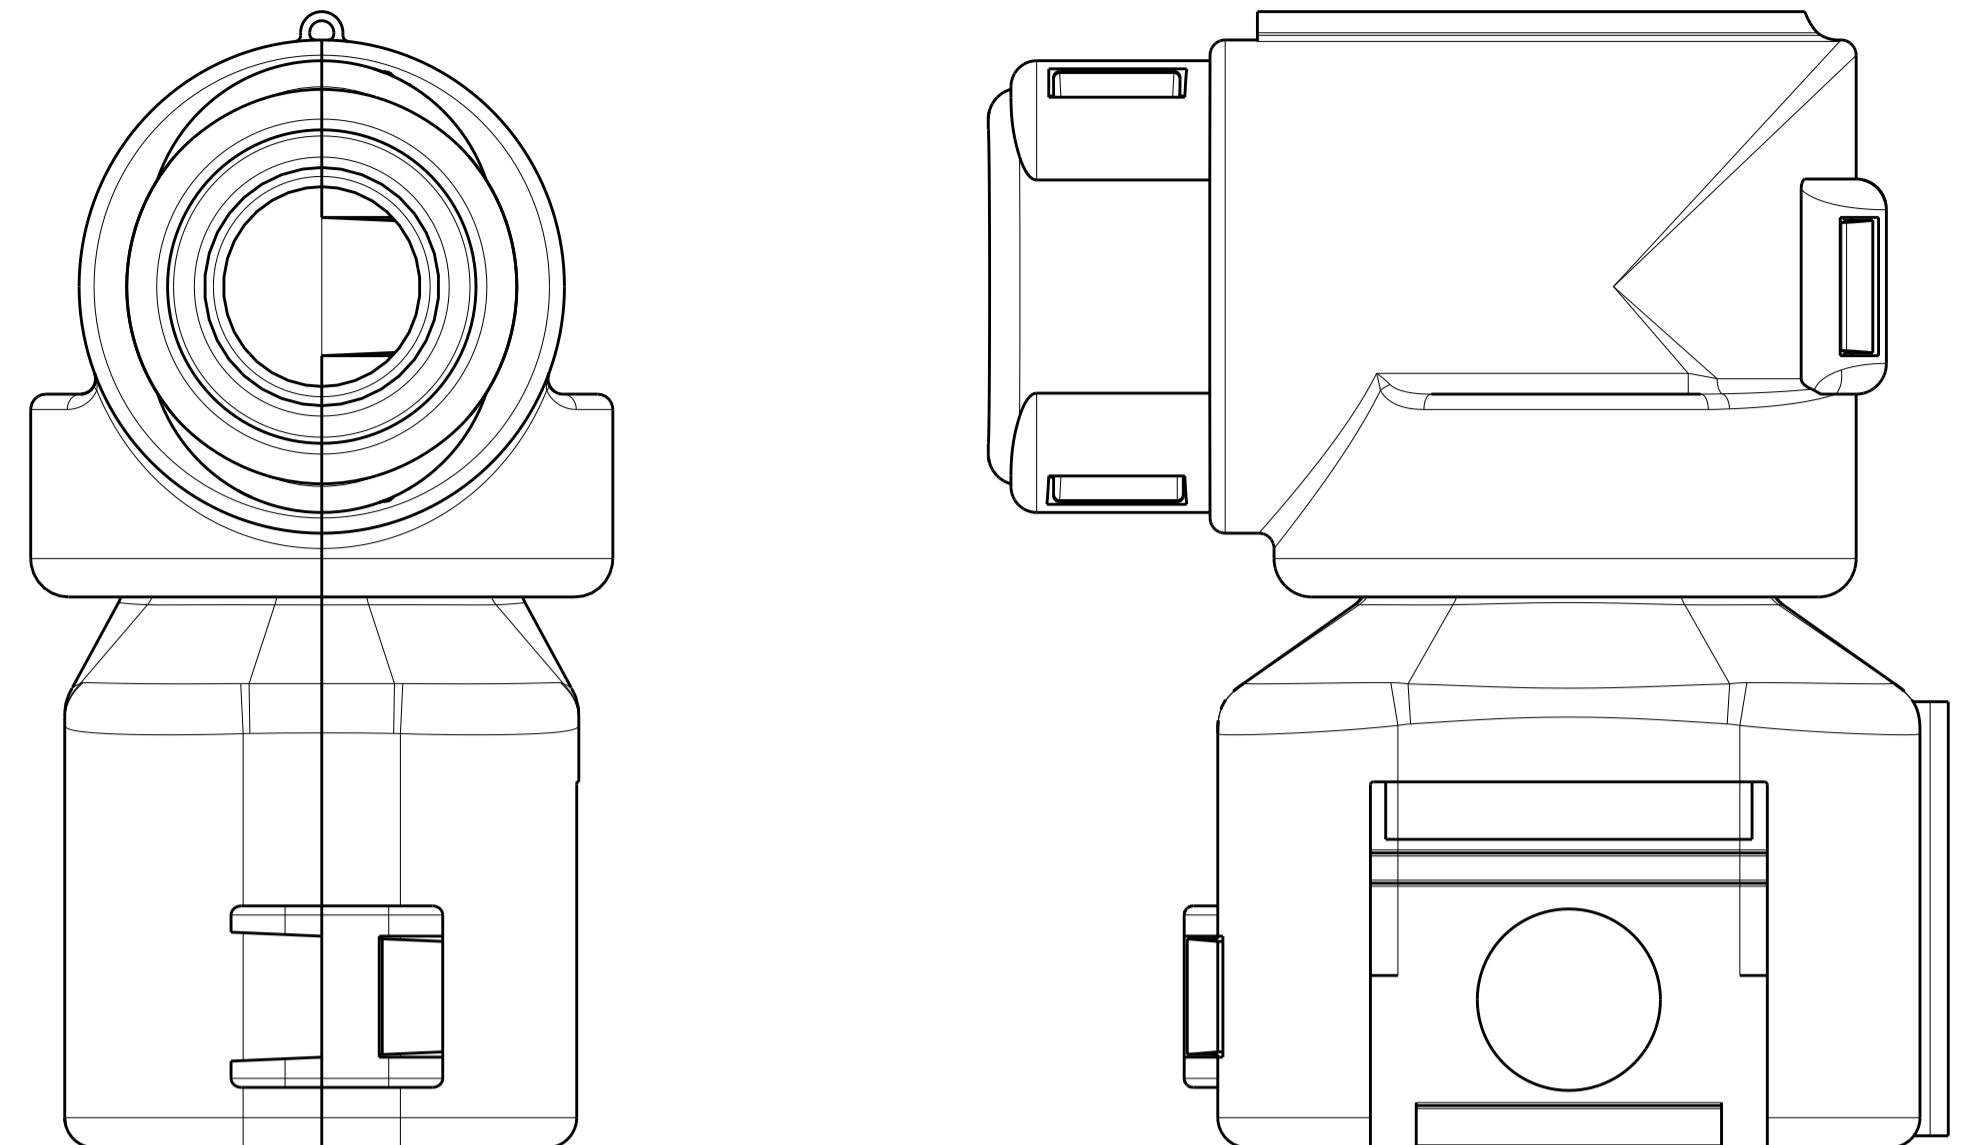

REVISIONS				
P.	LTN.	DESCRIPTION	DATE	OWN. APVD.
C		REV PER ECO-16-015688	01NOV2016	JM RB

1. ELBOW DESIGN ALLOWS FOR 360° EXIT ROTATION
2. COLOR: BLACK
3. NOT TOOLED

G	F	E	D	C	B	A	NW CONDUIT SIZE	NC CONDUIT SIZE	CONNECTOR POSITIONS	TE CONNECTIVITY PART NO.
16.5	10.6	45.4	28.5	22.2	23.5	17.0	13	16	6	1-2035366-2
16.5	10.6	43.6	28.5	22.2	21.7	15.1	13	16	4	1-2035366-1
13.5	7.2	41.8	28.5	22.2	23.5	17.0	10	12	6	1-2035366-0
13.5	7.2	40.1	28.5	22.2	21.7	15.1	10	12	4	2035366-9
10.4	7.2	41.8	28.5	22.2	23.5	17.0	7.5	08	6	2035366-8
10.4	7.2	40.1	28.5	22.2	21.7	15.1	7.5	08	4	2035366-7
-	-	-	-	-	-	-	13	16	3	2035366-6
-	-	-	-	-	-	-	13	16	2	2035366-5
13.5	7.2	38.5	27.9	21.6	18.1	11.6	10	12	3	2035366-4
13.5	7.2	36.5	23.7	17.5	18.1	11.6	10	12	2	2035366-3
10.4	7.2	38.5	27.9	21.6	18.1	11.6	7.5	08	3	2035366-2
10.4	7.2	36.5	23.7	17.5	18.1	11.6	7.5	08	2	2035366-1

THIS DRAWING IS A CONTROLLED DOCUMENT. OWN: RUSTY WORTHINGTON, 27 JUL 2009. CHK: ROGER BALTER, 27 JUL 2009. APVD: ROGER BALTER, 27 JUL 2009.

TE TE Connectivity

NAME: BACKSHELL, RIGHT-ANGLE, LOW PROFILE PLUG CONNECTOR, NW/NC CONDUIT AMPSEAL 16

SIZE: A100779 C=2035366

MATERIAL: NYLON 6/6, BLACK

SCALE: 1:1 SHEET 1 OF 1 REV C

X-ON Electronics

Largest Supplier of Electrical and Electronic Components

Click to view similar products for [Automotive Connectors](#) category: