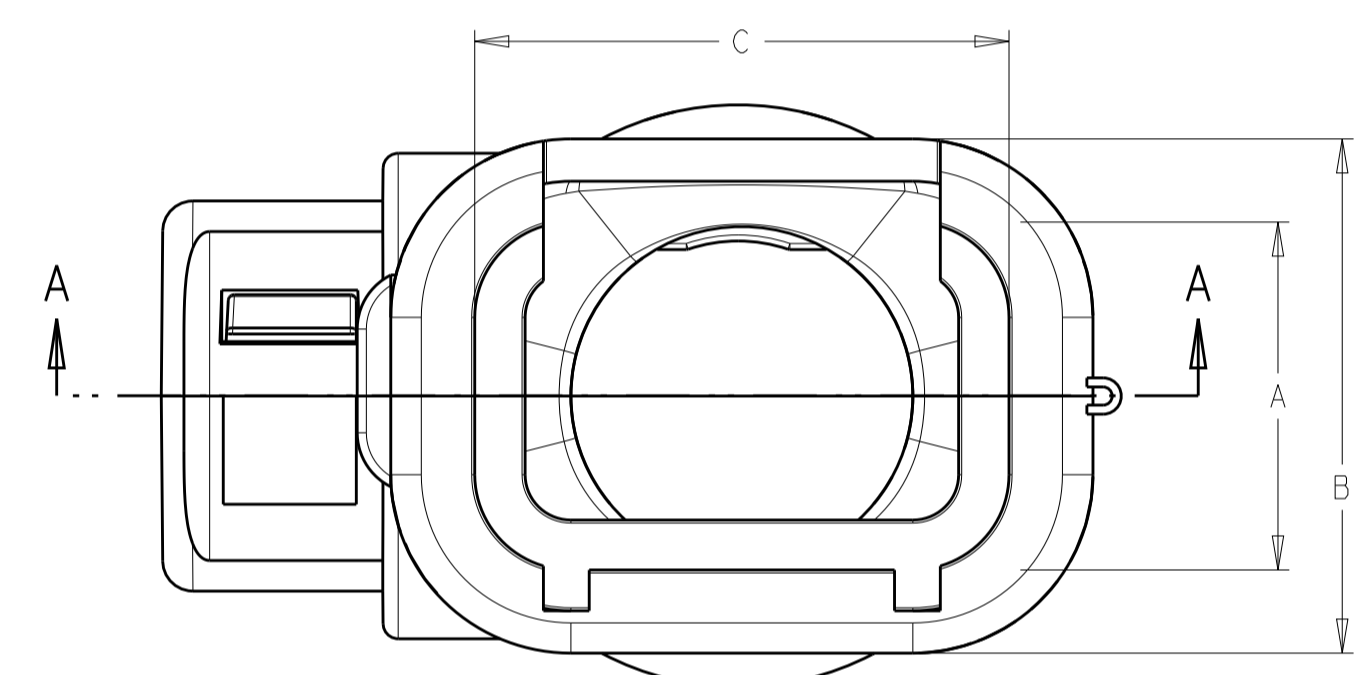

REVISIONS				
P.	LTN.	DESCRIPTION	DATE	OWN. APVD.
C		REV PER ECO-16-015688	01NOV2016	JM RB

1. ELBOW DESIGN ALLOWS FOR 360° EXIT ROTATION
2. COLOR: BLACK
3. NOT TOOLED

G	F	E	D	C	B	A	NW CONDUIT SIZE	NC CONDUIT SIZE	CONNECTOR POSITIONS	TE CONNECTIVITY PART NO.
16.5	10.6	45.4	28.5	22.2	23.5	17.0	13	16	6	1-2035366-2
16.5	10.6	43.6	28.5	22.2	21.7	15.1	13	16	4	1-2035366-1
13.5	7.2	41.8	28.5	22.2	23.5	17.0	10	12	6	1-2035366-0
13.5	7.2	40.1	28.5	22.2	21.7	15.1	10	12	4	2035366-9
10.4	7.2	41.8	28.5	22.2	23.5	17.0	7.5	08	6	2035366-8
10.4	7.2	40.1	28.5	22.2	21.7	15.1	7.5	08	4	2035366-7
-	-	-	-	-	-	-	13	16	3	2035366-6
-	-	-	-	-	-	-	13	16	2	2035366-5
13.5	7.2	38.5	27.9	21.6	18.1	11.6	10	12	3	2035366-4
13.5	7.2	36.5	23.7	17.5	18.1	11.6	10	12	2	2035366-3
10.4	7.2	38.5	27.9	21.6	18.1	11.6	7.5	08	3	2035366-2
10.4	7.2	36.5	23.7	17.5	18.1	11.6	7.5	08	2	2035366-1

THIS DRAWING IS A CONTROLLED DOCUMENT. OWN: RUSTY WORTHINGTON, 27 JUL 2009. CHK: ROGER BALTER, 27 JUL 2009. APVD: ROGER BALTER, 27 JUL 2009.

TE TE Connectivity

NAME: BACKSHELL, RIGHT-ANGLE, LOW PROFILE PLUG CONNECTOR, NW/NC CONDUIT AMPSEAL 16

SIZE: A100779 C=2035366

MATERIAL: NYLON 6/6, BLACK

SCALE: 1:1 SHEET 1 OF 1 REV C

X-ON Electronics

Largest Supplier of Electrical and Electronic Components

Click to view similar products for [Automotive Connectors](#) category: