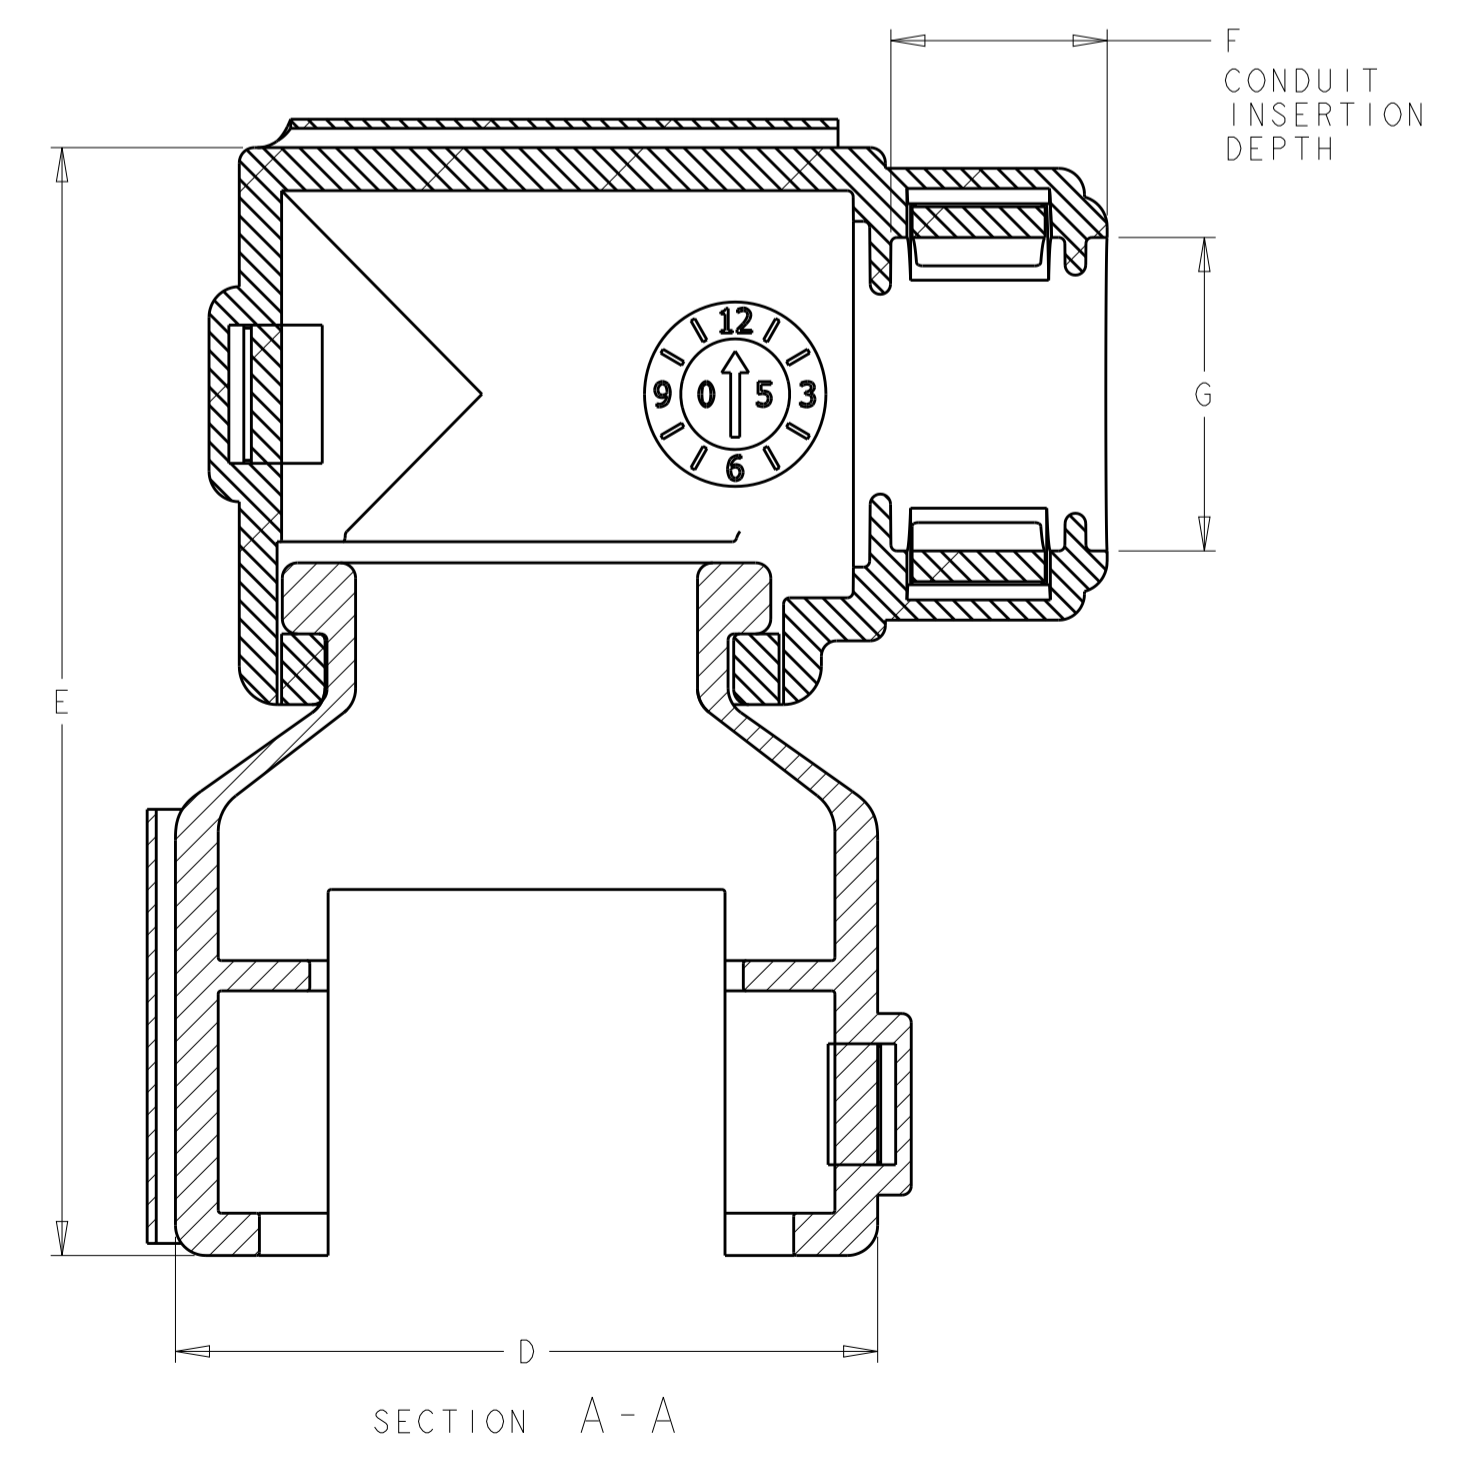

REVISIONS				
P.	LTN.	DESCRIPTION	DATE	OWN. APVD.
C		REV PER ECO-16-015688	01NOV2016	JM RB

1. ELBOW DESIGN ALLOWS FOR 360° EXIT ROTATION
2. COLOR: BLACK
3. NOT TOOLED

G	F	E	D	C	B	A	NW CONDUIT SIZE	NC CONDUIT SIZE	CONNECTOR POSITIONS	TE CONNECTIVITY PART NO.
16.5	10.6	45.4	28.5	22.2	23.5	17.0	13	16	6	1-2035366-2
16.5	10.6	43.6	28.5	22.2	21.7	15.1	13	16	4	1-2035366-1
13.5	7.2	41.8	28.5	22.2	23.5	17.0	10	12	6	1-2035366-0
13.5	7.2	40.1	28.5	22.2	21.7	15.1	10	12	4	2035366-9
10.4	7.2	41.8	28.5	22.2	23.5	17.0	7.5	08	6	2035366-8
10.4	7.2	40.1	28.5	22.2	21.7	15.1	7.5	08	4	2035366-7
-	-	-	-	-	-	-	13	16	3	2035366-6
-	-	-	-	-	-	-	13	16	2	2035366-5
13.5	7.2	38.5	27.9	21.6	18.1	11.6	10	12	3	2035366-4
13.5	7.2	36.5	23.7	17.5	18.1	11.6	10	12	2	2035366-3
10.4	7.2	38.5	27.9	21.6	18.1	11.6	7.5	08	3	2035366-2
10.4	7.2	36.5	23.7	17.5	18.1	11.6	7.5	08	2	2035366-1

THIS DRAWING IS A CONTROLLED DOCUMENT. OWN: RUSTY WORTHINGTON, 27 JUL 2009. CHK: ROGER BALTER, 27 JUL 2009. APVD: ROGER BALTER, 27 JUL 2009.

TE TE Connectivity

NAME: BACKSHELL, RIGHT-ANGLE, LOW PROFILE PLUG CONNECTOR, NW/NC CONDUIT AMPSEAL 16

SIZE: A100779 C=2035366

MATERIAL: NYLON 6/6, BLACK

SCALE: 1:1 SHEET 1 OF 1 REV C

X-ON Electronics

Largest Supplier of Electrical and Electronic Components

Click to view similar products for [Automotive Connectors](#) category: