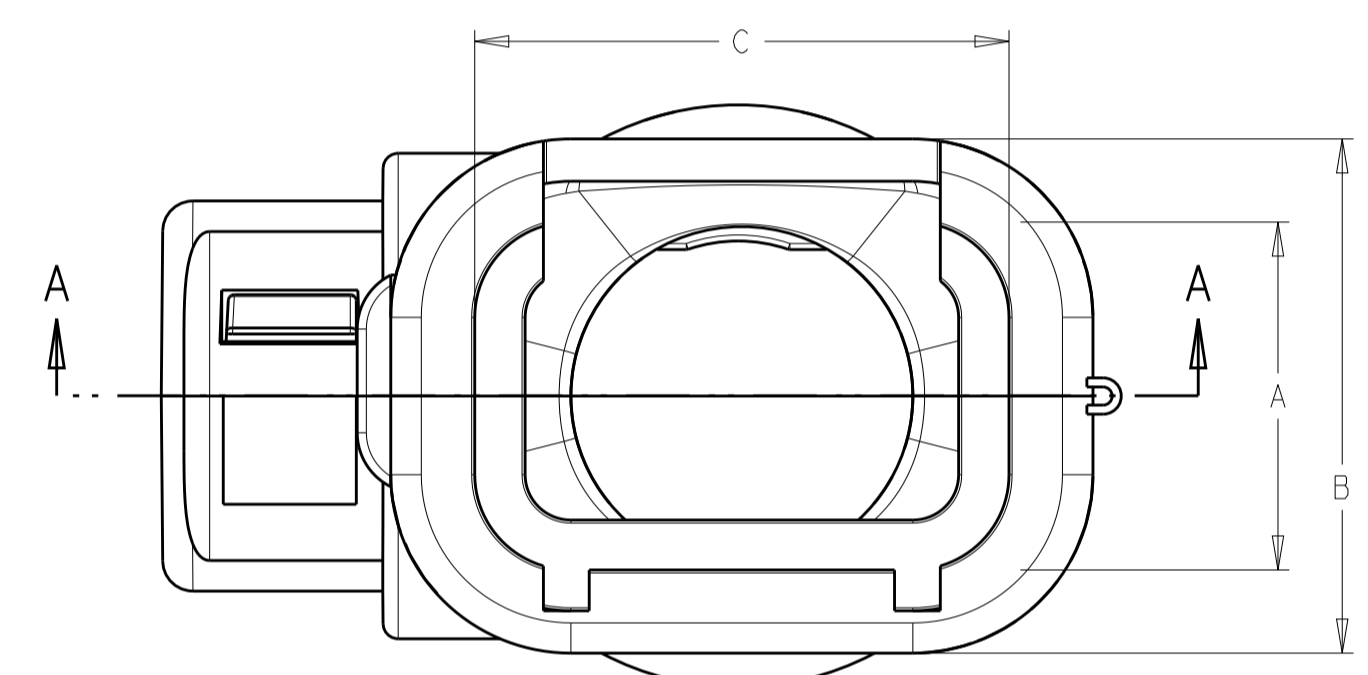

REVISIONS				
P.	LTN.	DESCRIPTION	DATE	APP'D.
C	REV PER ECO-16-015688		01NOV2016	JM RB

SECTION A-A

- 1. ELBOW DESIGN ALLOWS FOR 360° EXIT ROTATION
- 2. COLOR: BLACK
- 3. NOT TOOLED

G	F	E	D	C	B	A	NW CONDUIT SIZE	NC CONDUIT SIZE	CONNECTOR POSITIONS	TE CONNECTIVITY PART NO.
16.5	10.6	45.4	28.5	22.2	23.5	17.0	13	16	6	1-2035366-2
16.5	10.6	43.6	28.5	22.2	21.7	15.1	13	16	4	1-2035366-1
13.5	7.2	41.8	28.5	22.2	23.5	17.0	10	12	6	1-2035366-0
13.5	7.2	40.1	28.5	22.2	21.7	15.1	10	12	4	2035366-9
10.4	7.2	41.8	28.5	22.2	23.5	17.0	7.5	08	6	2035366-8
10.4	7.2	40.1	28.5	22.2	21.7	15.1	7.5	08	4	2035366-7
-	-	-	-	-	-	-	13	16	3	2035366-6
-	-	-	-	-	-	-	13	16	2	2035366-5
13.5	7.2	38.5	27.9	21.6	18.1	11.6	10	12	3	2035366-4
13.5	7.2	36.5	23.7	17.5	18.1	11.6	10	12	2	2035366-3
10.4	7.2	38.5	27.9	21.6	18.1	11.6	7.5	08	3	2035366-2
10.4	7.2	36.5	23.7	17.5	18.1	11.6	7.5	08	2	2035366-1

THIS DRAWING IS A CONTROLLED DOCUMENT. OWN: RUSTY WORTHINGTON, 27 JUL 2009. CHK: ROGER BALTER, 27 JUL 2009. AP'D: ROGER BALTER, 27 JUL 2009. PRODUCT SPEC: APPLICATION SPEC: WEIGHT: CUSTOMER DRAWING

TE TE Connectivity

NAME: BACKSHELL, RIGHT-ANGLE, LOW PROFILE PLUG CONNECTOR, NW/NC CONDUIT AMPSEAL 16

SIZE: A100779 CAGE CODE: 2035366 DRAWING NO: 100779

SCALE: 1:1 SHEET: 1 OF 1 REV: C

X-ON Electronics

Largest Supplier of Electrical and Electronic Components