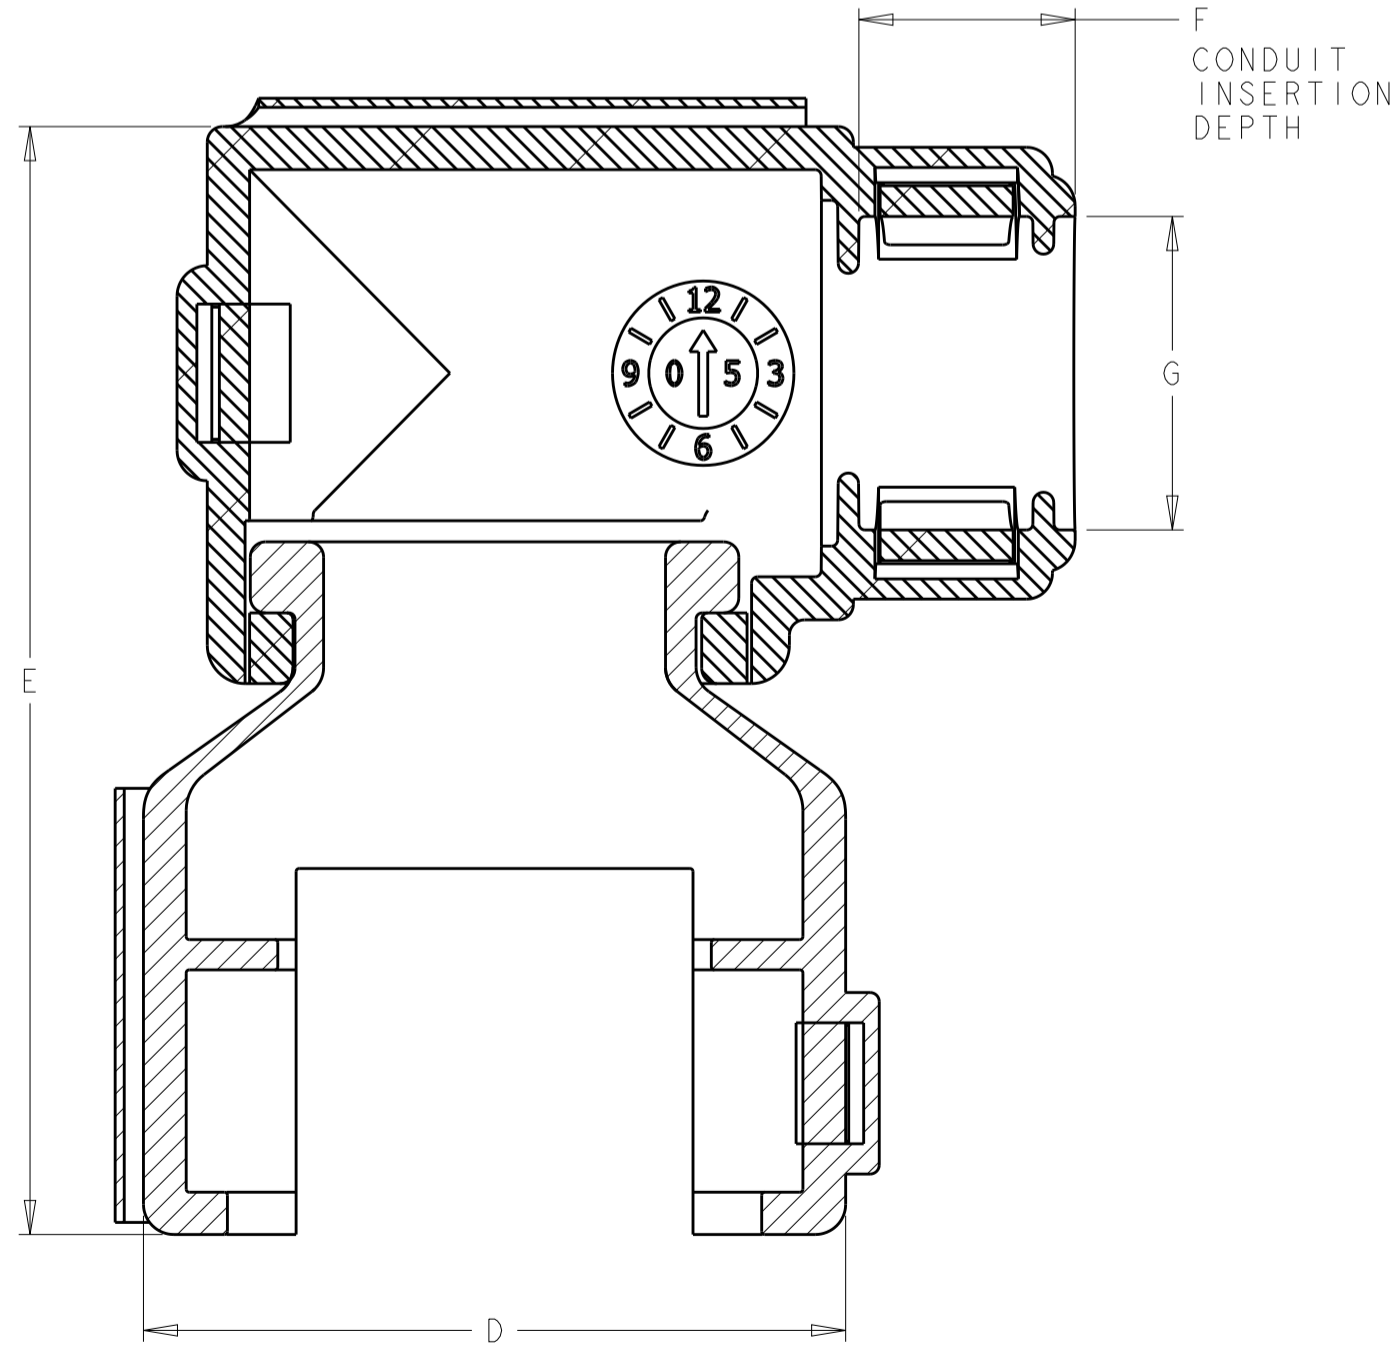

REVISIONS				
P.	LTN.	DESCRIPTION	DATE	APP'D.
C	REV PER ECO-16-015688		01NOV2016	JM RB

SECTION A-A

- 1. ELBOW DESIGN ALLOWS FOR 360° EXIT ROTATION
- 2. COLOR: BLACK
- 3. NOT TOOLED

G	F	E	D	C	B	A	NW CONDUIT SIZE	NC CONDUIT SIZE	CONNECTOR POSITIONS	TE CONNECTIVITY PART NO.
16.5	10.6	45.4	28.5	22.2	23.5	17.0	13	16	6	1-2035366-2
16.5	10.6	43.6	28.5	22.2	21.7	15.1	13	16	4	1-2035366-1
13.5	7.2	41.8	28.5	22.2	23.5	17.0	10	12	6	1-2035366-0
13.5	7.2	40.1	28.5	22.2	21.7	15.1	10	12	4	2035366-9
10.4	7.2	41.8	28.5	22.2	23.5	17.0	7.5	08	6	2035366-8
10.4	7.2	40.1	28.5	22.2	21.7	15.1	7.5	08	4	2035366-7
-	-	-	-	-	-	-	13	16	3	2035366-6
-	-	-	-	-	-	-	13	16	2	2035366-5
13.5	7.2	38.5	27.9	21.6	18.1	11.6	10	12	3	2035366-4
13.5	7.2	36.5	23.7	17.5	18.1	11.6	10	12	2	2035366-3
10.4	7.2	38.5	27.9	21.6	18.1	11.6	7.5	08	3	2035366-2
10.4	7.2	36.5	23.7	17.5	18.1	11.6	7.5	08	2	2035366-1

THIS DRAWING IS A CONTROLLED DOCUMENT. OWN: RUSTY WORTHINGTON, 27 JUL 2009. CHK: ROGER BALTER, 27 JUL 2009. AP'D: ROGER BALTER, 27 JUL 2009. PRODUCT SPEC: APPLICATION SPEC: WEIGHT: CUSTOMER DRAWING

TE TE Connectivity

NAME: BACKSHELL, RIGHT-ANGLE, LOW PROFILE PLUG CONNECTOR, NW/NC CONDUIT AMPSEAL 16

SIZE: A100779 CAGE CODE: 2035366 DRAWING NO: 100779

SCALE: 1:1 SHEET: 1 OF 1 REV: C

X-ON Electronics

Largest Supplier of Electrical and Electronic Components