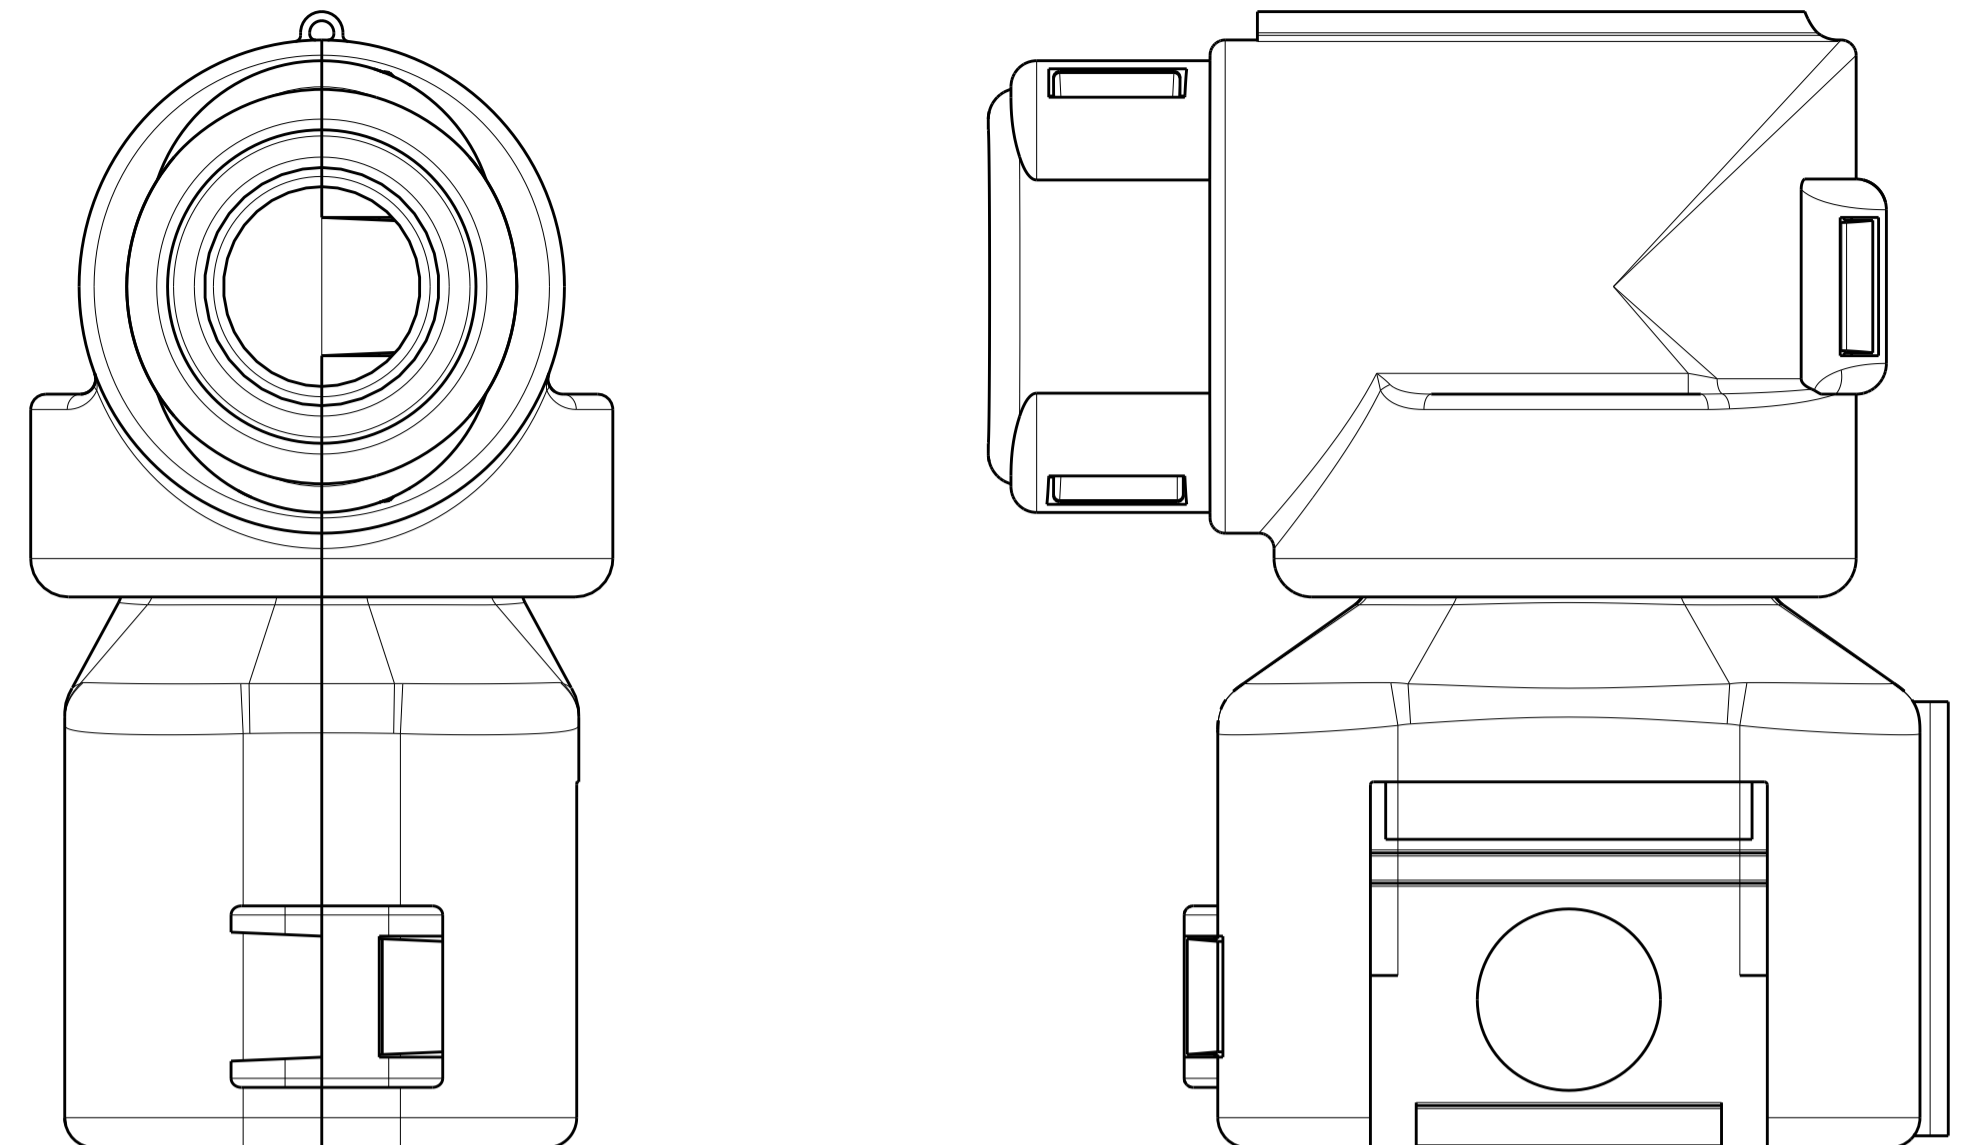

REVISIONS				
P.	LTN.	DESCRIPTION	DATE	APP'D.
C	REV PER ECO-16-015688		01NOV2016	JM RB

SECTION A-A

- 1. ELBOW DESIGN ALLOWS FOR 360° EXIT ROTATION
- 2. COLOR: BLACK
- 3. NOT TOOLED

G	F	E	D	C	B	A	NW CONDUIT SIZE	NC CONDUIT SIZE	CONNECTOR POSITIONS	TE CONNECTIVITY PART NO.
16.5	10.6	45.4	28.5	22.2	23.5	17.0	13	16	6	1-2035366-2
16.5	10.6	43.6	28.5	22.2	21.7	15.1	13	16	4	1-2035366-1
13.5	7.2	41.8	28.5	22.2	23.5	17.0	10	12	6	1-2035366-0
13.5	7.2	40.1	28.5	22.2	21.7	15.1	10	12	4	2035366-9
10.4	7.2	41.8	28.5	22.2	23.5	17.0	7.5	08	6	2035366-8
10.4	7.2	40.1	28.5	22.2	21.7	15.1	7.5	08	4	2035366-7
-	-	-	-	-	-	-	13	16	3	2035366-6
-	-	-	-	-	-	-	13	16	2	2035366-5
13.5	7.2	38.5	27.9	21.6	18.1	11.6	10	12	3	2035366-4
13.5	7.2	36.5	23.7	17.5	18.1	11.6	10	12	2	2035366-3
10.4	7.2	38.5	27.9	21.6	18.1	11.6	7.5	08	3	2035366-2
10.4	7.2	36.5	23.7	17.5	18.1	11.6	7.5	08	2	2035366-1

THIS DRAWING IS A CONTROLLED DOCUMENT. OWN: RUSTY WORTHINGTON, 27 JUL 2009. CHK: ROGER BALTER, 27 JUL 2009. AP'D: ROGER BALTER, 27 JUL 2009. PRODUCT SPEC: APPLICATION SPEC: WEIGHT: CUSTOMER DRAWING

TE TE Connectivity

NAME: BACKSHELL, RIGHT-ANGLE, LOW PROFILE PLUG CONNECTOR, NW/NC CONDUIT AMPSEAL 16

SIZE: A100779 CAGE CODE: 2035366 DRAWING NO: 100779

SCALE: 1:1 SHEET: 1 OF 1 REV: C

X-ON Electronics

Largest Supplier of Electrical and Electronic Components