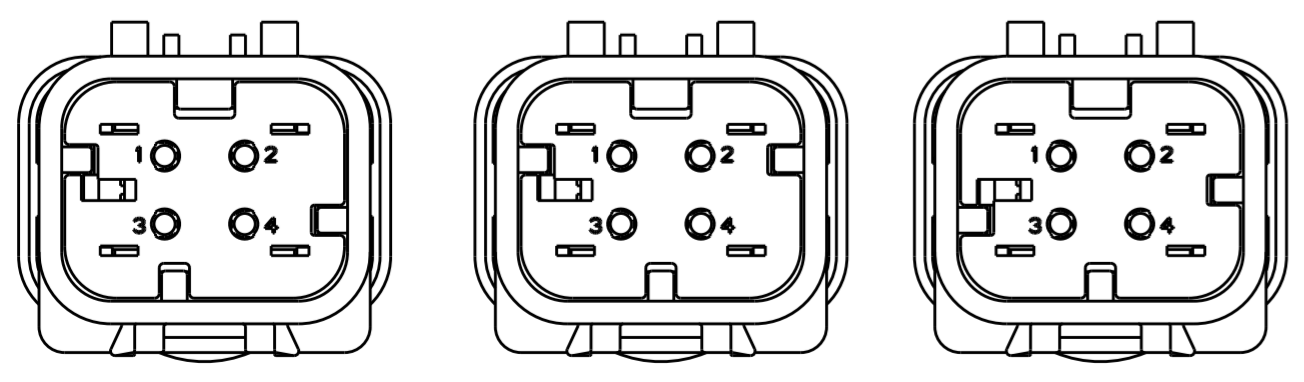

- ① HOUSING AND COVER MATERIAL: 25% GLASS FILLED THERMOPLASTIC; COLOR: NATURAL (BROWN)
- ② TPA MATERIAL: 20% GLASS FILLED THERMOPLASTIC, COLOR: (SEE TABLE)
- ③ WIRE SEAL MATERIAL: SILICONE COLOR: GREEN
- 4. RECOMMENDED WIRE DIAMETER RANGE IS 2.18 TO 3.67mm

2035379-1 SHOWN  
 ORANGE TPA  
 KEY A

SECTION A-A  
 OPEN POSITION

SECTION A-A  
 CLOSED POSITION

2035379-2 PURPLE TPA KEY B SCALE 2:1  
 2035379-3 BLUE TPA KEY C SCALE 2:1  
 2035379-4 TAN TPA KEY D SCALE 2:1

D	TAN	2035379-4
C	BLUE	2035379-3
B	PURPLE	2035379-2
A	ORANGE	2035379-1
KEY	TPA COLOR	PART NUMBER

THIS DRAWING IS A CONTROLLED DOCUMENT.		DWN 14 JUL 2009 RUSTY WORTHINGTON	TE Connectivity	
DIMENSIONS: mm		CHK 14 JUL 2009 ROGER BALTER		
TOLERANCES UNLESS OTHERWISE SPECIFIED:		APVD 14 JUL 2009 ROGER BALTER	NAME CAP ASSEMBLY, 4 POSITION, DUAL ROW, AMPSEAL 16 VO MATERIAL	
0 PLC ±		PRODUCT SPEC 108-2184	SIZE CAGE CODE DRAWING NO A200779 C-2035379	
1 PLC ±0.5		APPLICATION SPEC 114-13065	RESTRICTED TO	
2 PLC ±0.30		WEIGHT 14±1g	-	
3 PLC ±		CUSTOMER DRAWING	SCALE 3:1 SHEET 1 OF 1 REV B	
4 PLC ±				
ANGLES ±1°				
FINISH				