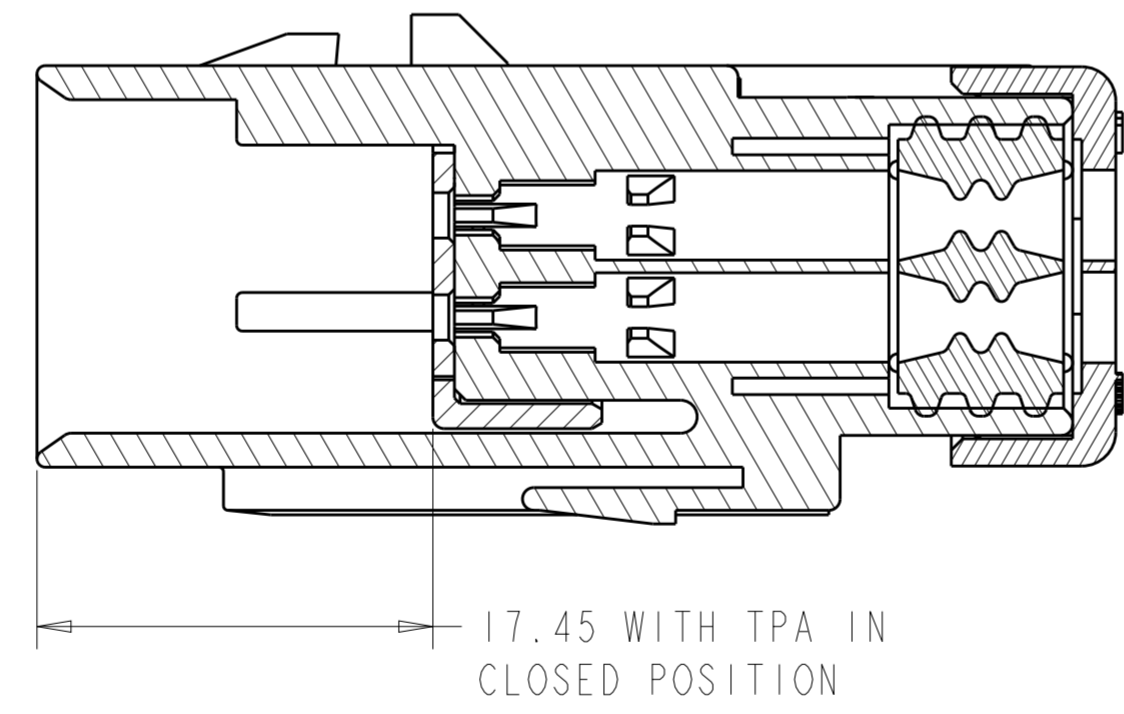

- ① HOUSING AND COVER MATERIAL: 25% GLASS FILLED THERMOPLASTIC; COLOR: NATURAL (BROWN)
- ② TPA MATERIAL: 20% GLASS FILLED THERMOPLASTIC, COLOR: (SEE TABLE)
- ③ WIRE SEAL MATERIAL: SILICONE COLOR: GREEN
- 4. RECOMMENDED WIRE DIAMETER RANGE IS 2.18 TO 3.67mm

2035379-1 SHOWN  
 ORANGE TPA  
 KEY A

SECTION A-A  
 OPEN POSITION

SECTION A-A  
 CLOSED POSITION

2035379-2 PURPLE TPA KEY B SCALE 2:1  
 2035379-3 BLUE TPA KEY C SCALE 2:1  
 2035379-4 TAN TPA KEY D SCALE 2:1

D	TAN	2035379-4
C	BLUE	2035379-3
B	PURPLE	2035379-2
A	ORANGE	2035379-1
KEY	TPA COLOR	PART NUMBER

THIS DRAWING IS A CONTROLLED DOCUMENT.		DWN 14 JUL 2009 RUSTY WORTHINGTON	TE Connectivity	
DIMENSIONS: mm		CHK 14 JUL 2009 ROGER BALTER		
TOLERANCES UNLESS OTHERWISE SPECIFIED:		APVD 14 JUL 2009 ROGER BALTER	NAME CAP ASSEMBLY, 4 POSITION, DUAL ROW, AMPSEAL 16 VO MATERIAL	
0 PLC ±		PRODUCT SPEC 108-2184	SIZE CAGE CODE DRAWING NO A200779 C-2035379	
1 PLC ±0.5		APPLICATION SPEC 114-13065	RESTRICTED TO	
2 PLC ±0.30		WEIGHT 14±1g	-	
3 PLC ±		CUSTOMER DRAWING	SCALE 3:1 SHEET 1 OF 1 REV B	
4 PLC ±				
ANGLES ±1°				
FINISH				