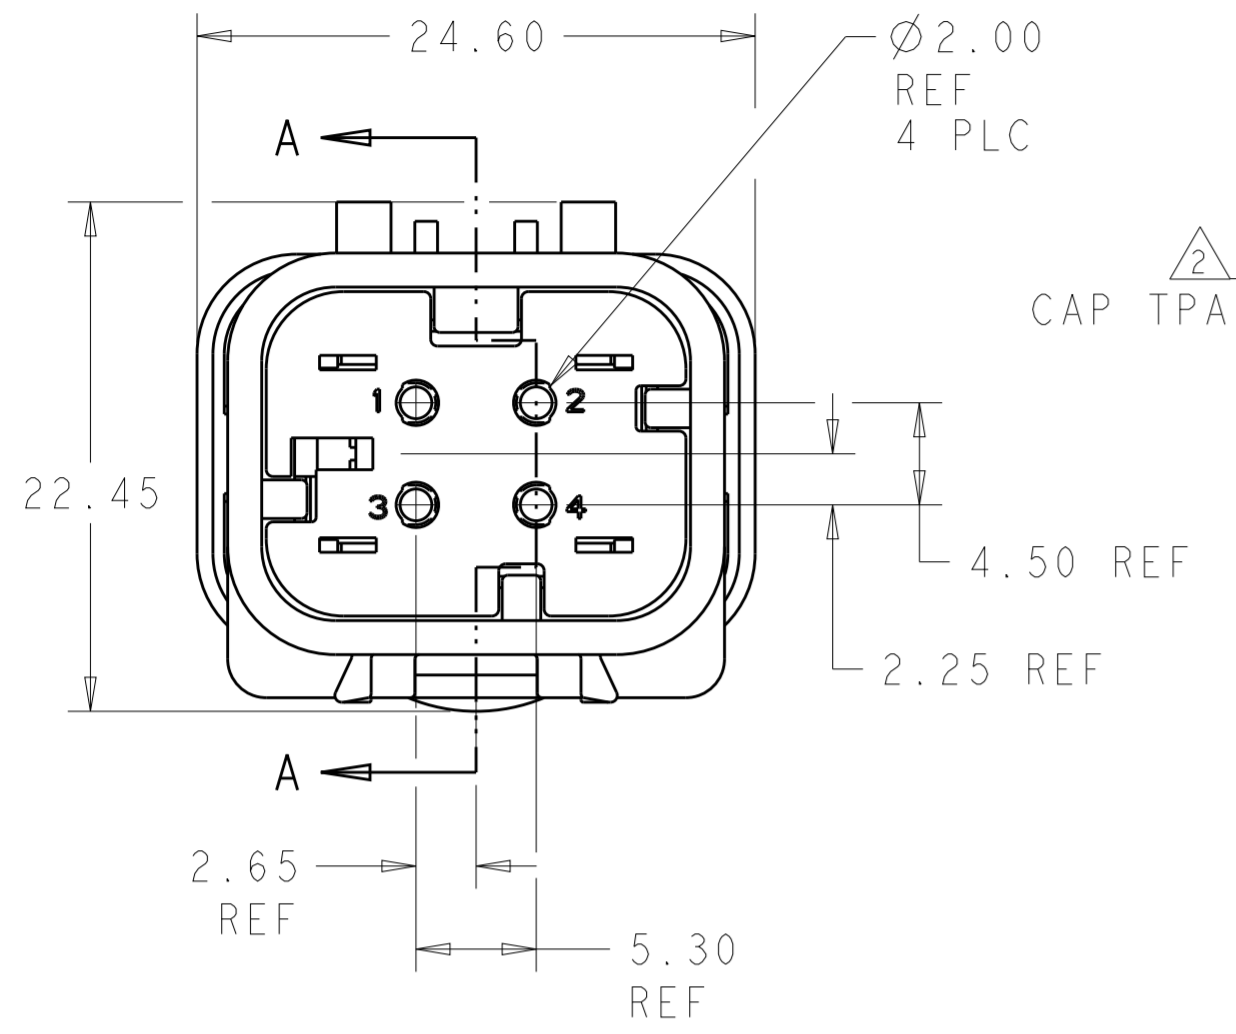

- ① HOUSING AND COVER MATERIAL: 25% GLASS FILLED THERMOPLASTIC; COLOR: NATURAL (BROWN)
- ② TPA MATERIAL: 20% GLASS FILLED THERMOPLASTIC, COLOR: (SEE TABLE)
- ③ WIRE SEAL MATERIAL: SILICONE COLOR: GREEN
- 4. RECOMMENDED WIRE DIAMETER RANGE IS 2.18 TO 3.67mm

2035379-1 SHOWN  
 ORANGE TPA  
 KEY A

SECTION A-A  
 OPEN POSITION

SECTION A-A  
 CLOSED POSITION

2035379-2 PURPLE TPA KEY B SCALE 2:1  
 2035379-3 BLUE TPA KEY C SCALE 2:1  
 2035379-4 TAN TPA KEY D SCALE 2:1

D	TAN	2035379-4
C	BLUE	2035379-3
B	PURPLE	2035379-2
A	ORANGE	2035379-1
KEY	TPA COLOR	PART NUMBER

THIS DRAWING IS A CONTROLLED DOCUMENT.		DWN 14 JUL 2009 RUSTY WORTHINGTON	TE Connectivity	
DIMENSIONS: mm		CHK 14 JUL 2009 ROGER BALTER		
TOLERANCES UNLESS OTHERWISE SPECIFIED:		APVD 14 JUL 2009 ROGER BALTER	NAME CAP ASSEMBLY, 4 POSITION, DUAL ROW, AMPSEAL 16 VO MATERIAL	
0 PLC ±		PRODUCT SPEC 108-2184	SIZE CAGE CODE DRAWING NO A200779 C-2035379	
1 PLC ±0.5		APPLICATION SPEC 114-13065	RESTRICTED TO	
2 PLC ±0.30		WEIGHT 14±1g	-	
3 PLC ±		CUSTOMER DRAWING	SCALE 3:1 SHEET 1 OF 1 REV B	
4 PLC ±				
ANGLES ±1°				
FINISH				