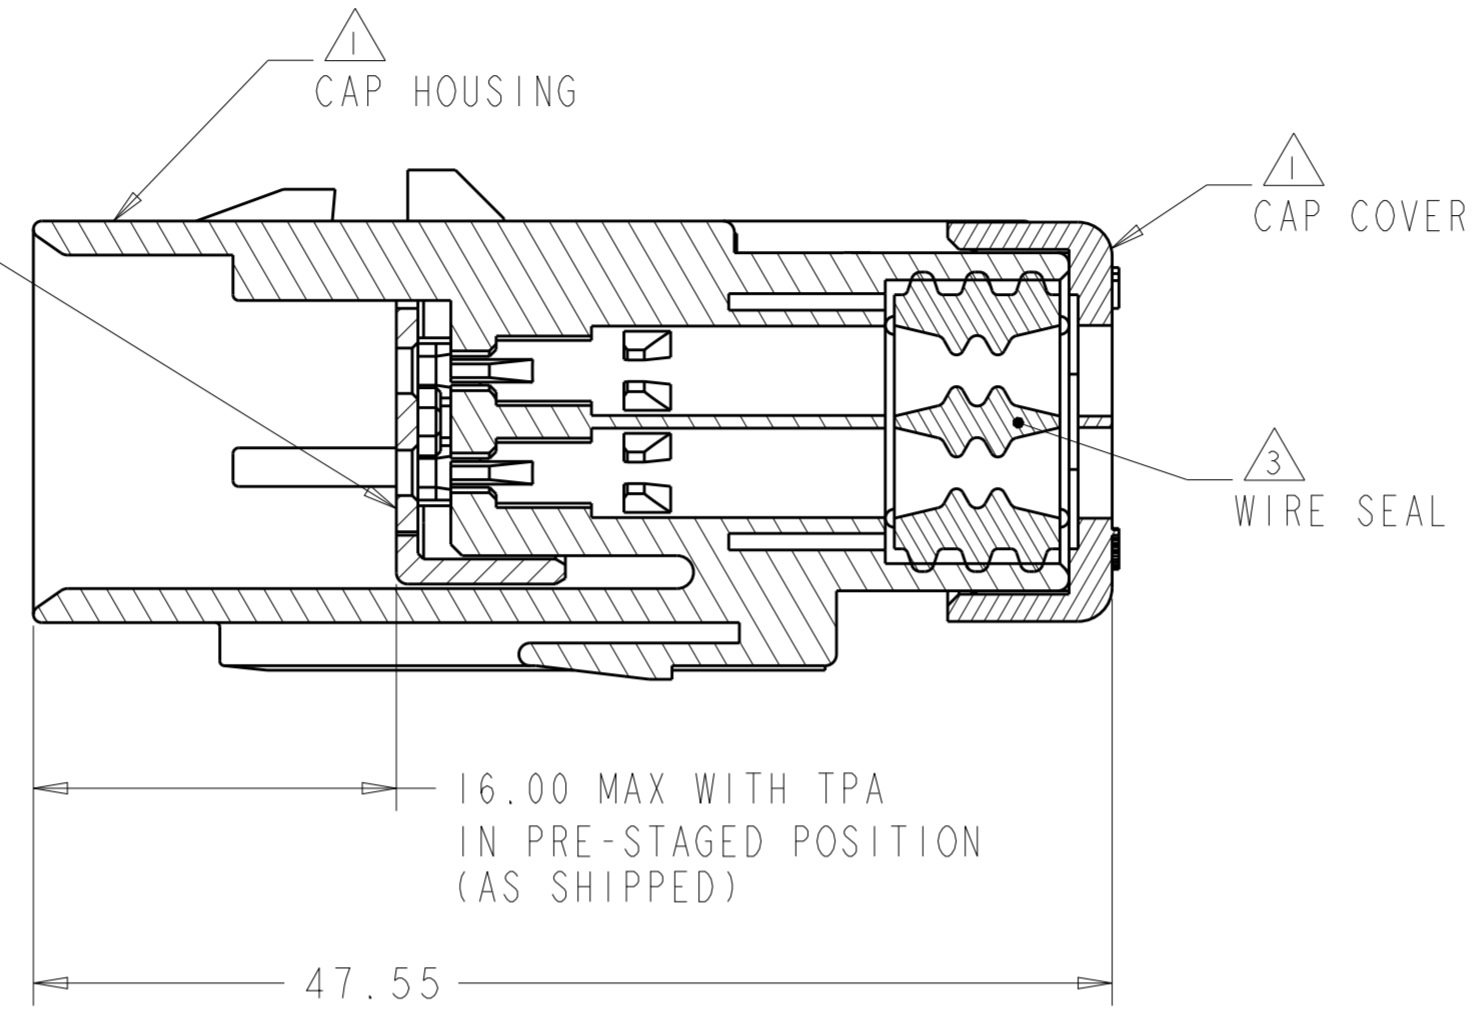

- ① HOUSING AND COVER MATERIAL: 25% GLASS FILLED THERMOPLASTIC; COLOR: NATURAL (BROWN)
- ② TPA MATERIAL: 20% GLASS FILLED THERMOPLASTIC, COLOR: (SEE TABLE)
- ③ WIRE SEAL MATERIAL: SILICONE COLOR: GREEN
- 4. RECOMMENDED WIRE DIAMETER RANGE IS 2.18 TO 3.67mm

2035379-1 SHOWN  
 ORANGE TPA  
 KEY A

SECTION A-A  
 OPEN POSITION

SECTION A-A  
 CLOSED POSITION

2035379-2 PURPLE TPA KEY B SCALE 2:1  
 2035379-3 BLUE TPA KEY C SCALE 2:1  
 2035379-4 TAN TPA KEY D SCALE 2:1

D	TAN	2035379-4
C	BLUE	2035379-3
B	PURPLE	2035379-2
A	ORANGE	2035379-1
KEY	TPA COLOR	PART NUMBER

THIS DRAWING IS A CONTROLLED DOCUMENT.		DWN 14 JUL 2009 RUSTY WORTHINGTON	TE Connectivity	
DIMENSIONS: mm		CHK 14 JUL 2009 ROGER BALTER		
TOLERANCES UNLESS OTHERWISE SPECIFIED:		APVD 14 JUL 2009 ROGER BALTER	NAME CAP ASSEMBLY, 4 POSITION, DUAL ROW, AMPSEAL 16 VO MATERIAL	
0 PLC ±		PRODUCT SPEC 108-2184	SIZE CAGE CODE DRAWING NO A200779 C-2035379	
1 PLC ±0.5		APPLICATION SPEC 114-13065	RESTRICTED TO	
2 PLC ±0.30		WEIGHT 14±1g	-	
3 PLC ±		CUSTOMER DRAWING	SCALE 3:1 SHEET 1 OF 1 REV B	
4 PLC ±				
ANGLES ±1°				
FINISH				