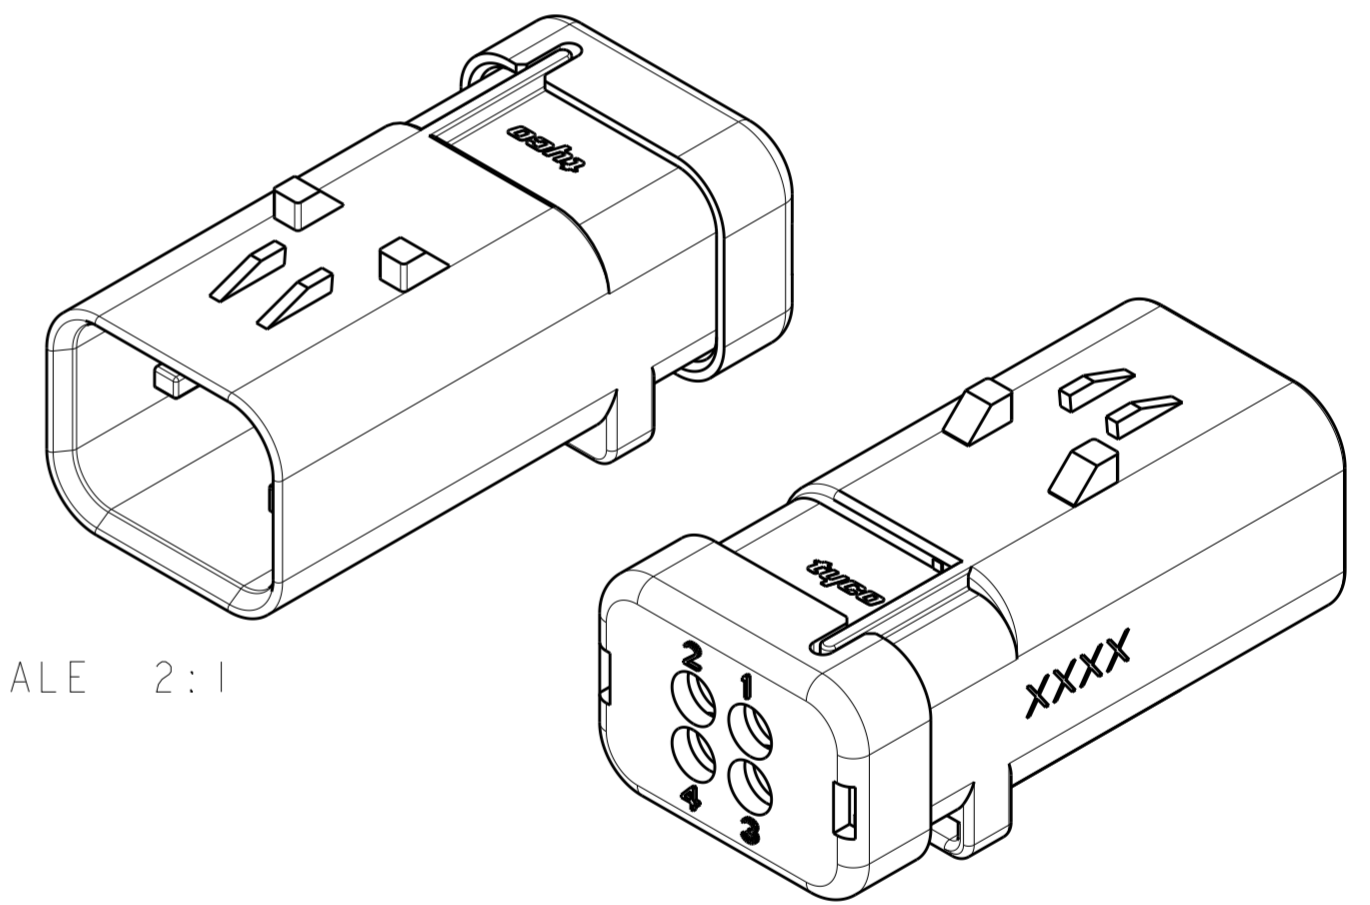

- ① HOUSING AND COVER MATERIAL: 25% GLASS FILLED THERMOPLASTIC; COLOR: NATURAL (BROWN)
- ② TPA MATERIAL: 20% GLASS FILLED THERMOPLASTIC, COLOR: (SEE TABLE)
- ③ WIRE SEAL MATERIAL: SILICONE COLOR: GREEN
- 4. RECOMMENDED WIRE DIAMETER RANGE IS 2.18 TO 3.67mm

2035379-1 SHOWN  
 ORANGE TPA  
 KEY A

SECTION A-A  
 OPEN POSITION

SECTION A-A  
 CLOSED POSITION

2035379-2 PURPLE TPA KEY B SCALE 2:1  
 2035379-3 BLUE TPA KEY C SCALE 2:1  
 2035379-4 TAN TPA KEY D SCALE 2:1

D	TAN	2035379-4
C	BLUE	2035379-3
B	PURPLE	2035379-2
A	ORANGE	2035379-1
KEY	TPA COLOR	PART NUMBER

THIS DRAWING IS A CONTROLLED DOCUMENT.		DWN 14 JUL 2009 RUSTY WORTHINGTON	TE Connectivity	
DIMENSIONS: mm		CHK 14 JUL 2009 ROGER BALTER		
TOLERANCES UNLESS OTHERWISE SPECIFIED:		APVD 14 JUL 2009 ROGER BALTER	NAME CAP ASSEMBLY, 4 POSITION, DUAL ROW, AMPSEAL 16 VO MATERIAL	
0 PLC ±		PRODUCT SPEC 108-2184	SIZE CAGE CODE DRAWING NO A200779 C-2035379	
1 PLC ±0.5		APPLICATION SPEC 114-13065	RESTRICTED TO	
2 PLC ±0.30		WEIGHT 14±1g	-	
3 PLC ±		CUSTOMER DRAWING	SCALE 3:1 SHEET 1 OF 1 REV B	
4 PLC ±				
ANGLES ±1°				
FINISH				