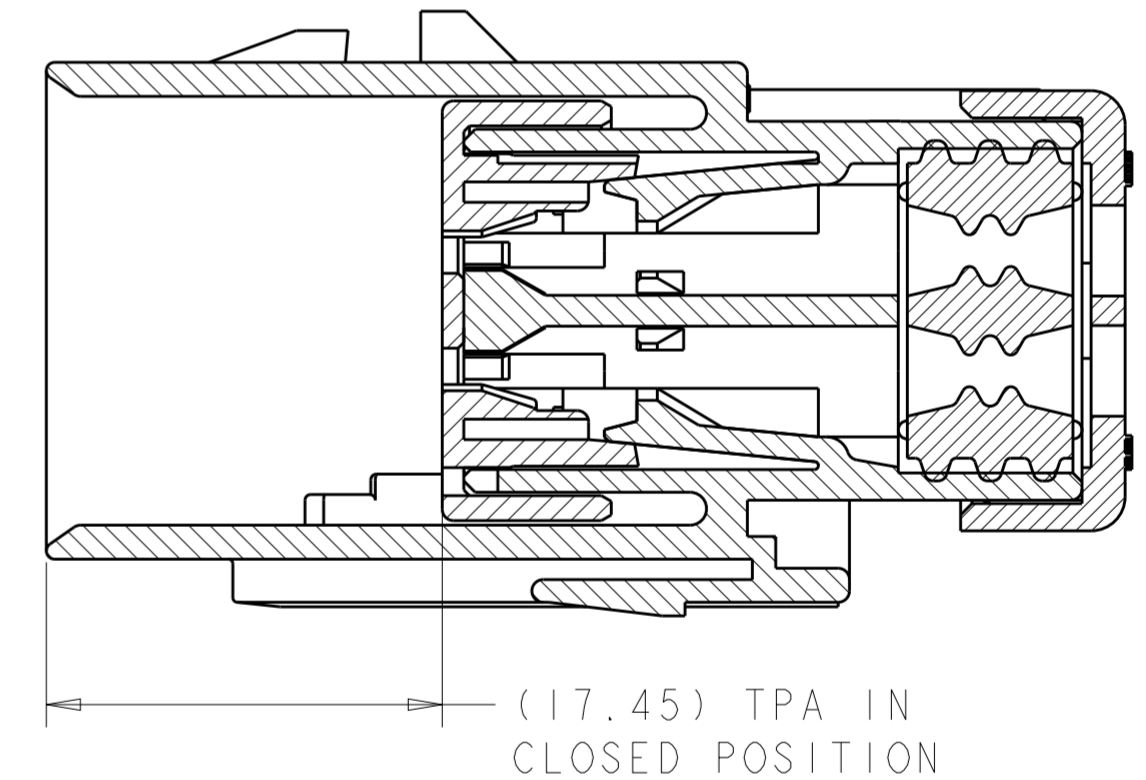

2035560-2
(KEY B)
SCALE 2:1

2035560-3
(KEY C)
SCALE 2:1

2035560-4
(KEY D)
SCALE 2:1

SCALE 1:1

SCALE 1:1

- 1 MATERIAL: 25% GLASS FILLED, NYLON 6/6, VO
COLOR: NATURAL (BROWN)
- 2 MATERIAL: 20% GLASS FILLED, PBT, VO
COLOR: (SEE TABLE)
- 3 MATERIAL: SILICONE
COLOR: GREEN
- 4. RECOMMENDED WIRE DIAMETER RANGE:
2.18 TO 3.67mm.

2035560-1 SHOWN
(KEY A)

SECTION A-A

SECTION A-A

TAN	D	2035560-4
BLUE	C	2035560-3
PURPLE	B	2035560-2
ORANGE	A	2035560-1
TPA COLOR	KEY	PART NUMBER

THIS DRAWING IS A CONTROLLED DOCUMENT.		DWN DI DRUMMOND 10FEB2009	STE TE Connectivity	
DIMENSIONS: mm		CHK R. BALTER 10FEB2009		
TOLERANCES UNLESS OTHERWISE SPECIFIED:		APVD R. BALTER 10FEB2009	NAME CAP ASSEMBLY, 12 POSITION, DUAL ROW, AMPSEAL 16, VO	
0 PLC ±	1 PLC ±	PRODUCT SPEC 108-2184	SIZE A2	CAGE CODE 00779
2 PLC ±0.20	3 PLC ±	APPLICATION SPEC 114-13065	DRAWING NO C-2035560	RESTRICTED TO -
4 PLC ±	ANGLES ±	WEIGHT 22.5 ± 1g	SCALE 2:1	SHEET 1
FINISH -	-	CUSTOMER DRAWING	REV B	