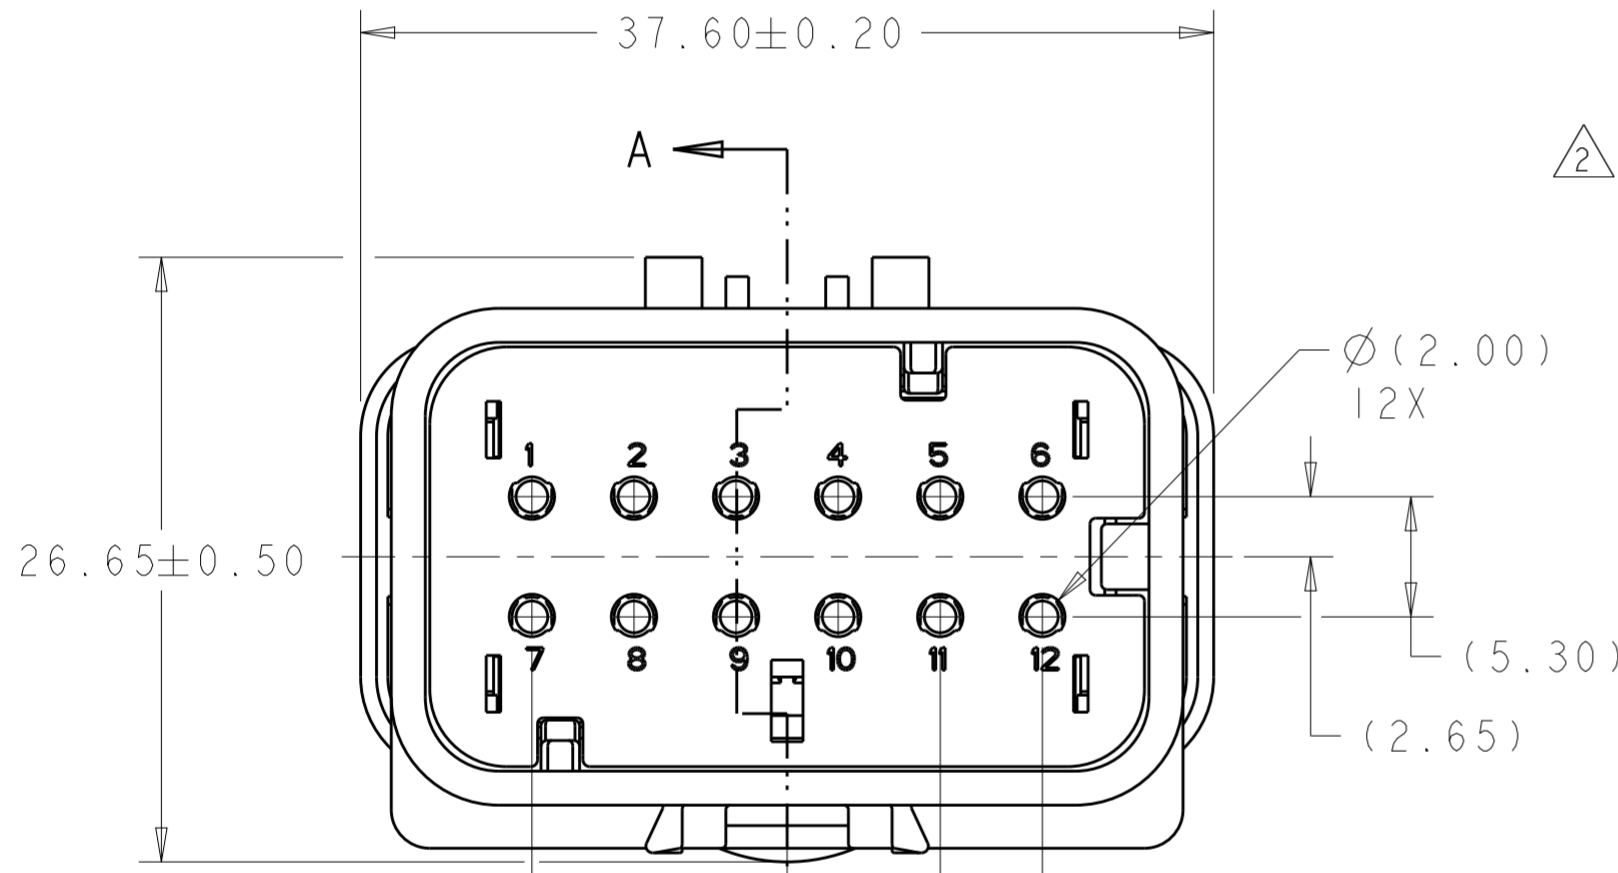

2035560-2
(KEY B)
SCALE 2:1

2035560-3
(KEY C)
SCALE 2:1

2035560-4
(KEY D)
SCALE 2:1

SCALE 1:1

SCALE 1:1

- 1 MATERIAL: 25% GLASS FILLED, NYLON 6/6, VO
COLOR: NATURAL (BROWN)
- 2 MATERIAL: 20% GLASS FILLED, PBT, VO
COLOR: (SEE TABLE)
- 3 MATERIAL: SILICONE
COLOR: GREEN
- 4. RECOMMENDED WIRE DIAMETER RANGE:
2.18 TO 3.67mm.

2035560-1 SHOWN
(KEY A)

SECTION A-A

SECTION A-A

TAN	D	2035560-4
BLUE	C	2035560-3
PURPLE	B	2035560-2
ORANGE	A	2035560-1
TPA COLOR	KEY	PART NUMBER

THIS DRAWING IS A CONTROLLED DOCUMENT.		DWN DI DRUMMOND 10FEB2009	STE TE Connectivity	
DIMENSIONS: mm		CHK R. BALTER 10FEB2009		
TOLERANCES UNLESS OTHERWISE SPECIFIED:		APVD R. BALTER 10FEB2009	NAME CAP ASSEMBLY, 12 POSITION, DUAL ROW, AMPSEAL 16, VO	
0 PLC ±	1 PLC ±	PRODUCT SPEC 108-2184	SIZE A2	CAGE CODE 00779
2 PLC ±0.20	3 PLC ±	APPLICATION SPEC 114-13065	DRAWING NO C-2035560	RESTRICTED TO -
4 PLC ±	ANGLES ±	WEIGHT 22.5 ± 1g	SCALE 2:1	SHEET 1
FINISH -	-	CUSTOMER DRAWING	REV B	