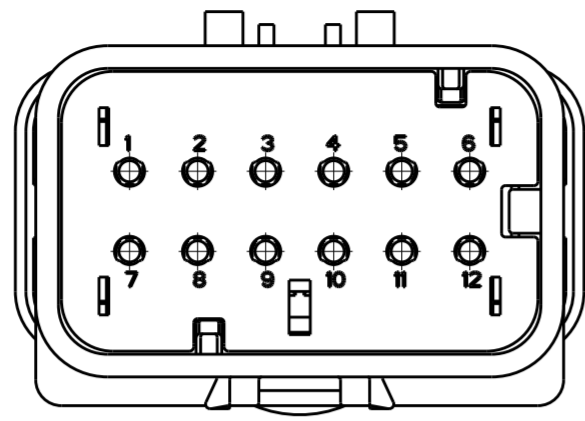

2035560-2
(KEY B)
SCALE 2:1

2035560-3
(KEY C)
SCALE 2:1

2035560-4
(KEY D)
SCALE 2:1

SCALE 1:1

SCALE 1:1

- 1 MATERIAL: 25% GLASS FILLED, NYLON 6/6, VO
COLOR: NATURAL (BROWN)
- 2 MATERIAL: 20% GLASS FILLED, PBT, VO
COLOR: (SEE TABLE)
- 3 MATERIAL: SILICONE
COLOR: GREEN
- 4. RECOMMENDED WIRE DIAMETER RANGE:
2.18 TO 3.67mm.

2035560-1 SHOWN
(KEY A)

SECTION A-A

SECTION A-A

TAN	D	2035560-4
BLUE	C	2035560-3
PURPLE	B	2035560-2
ORANGE	A	2035560-1
TPA COLOR	KEY	PART NUMBER

THIS DRAWING IS A CONTROLLED DOCUMENT.		DWN DI DRUMMOND 10FEB2009	STE TE Connectivity	
DIMENSIONS: mm		CHK R. BALTER 10FEB2009		
TOLERANCES UNLESS OTHERWISE SPECIFIED:		APVD R. BALTER 10FEB2009	NAME CAP ASSEMBLY, 12 POSITION, DUAL ROW, AMPSEAL 16, VO	
0 PLC ±	1 PLC ±	PRODUCT SPEC 108-2184	SIZE A2	CAGE CODE 00779
2 PLC ±0.20	3 PLC ±	APPLICATION SPEC 114-13065	DRAWING NO C-2035560	RESTRICTED TO -
4 PLC ±	ANGLES ±	WEIGHT 22.5 ± 1g	SCALE 2:1	SHEET 1
FINISH -	-	CUSTOMER DRAWING	REV B	