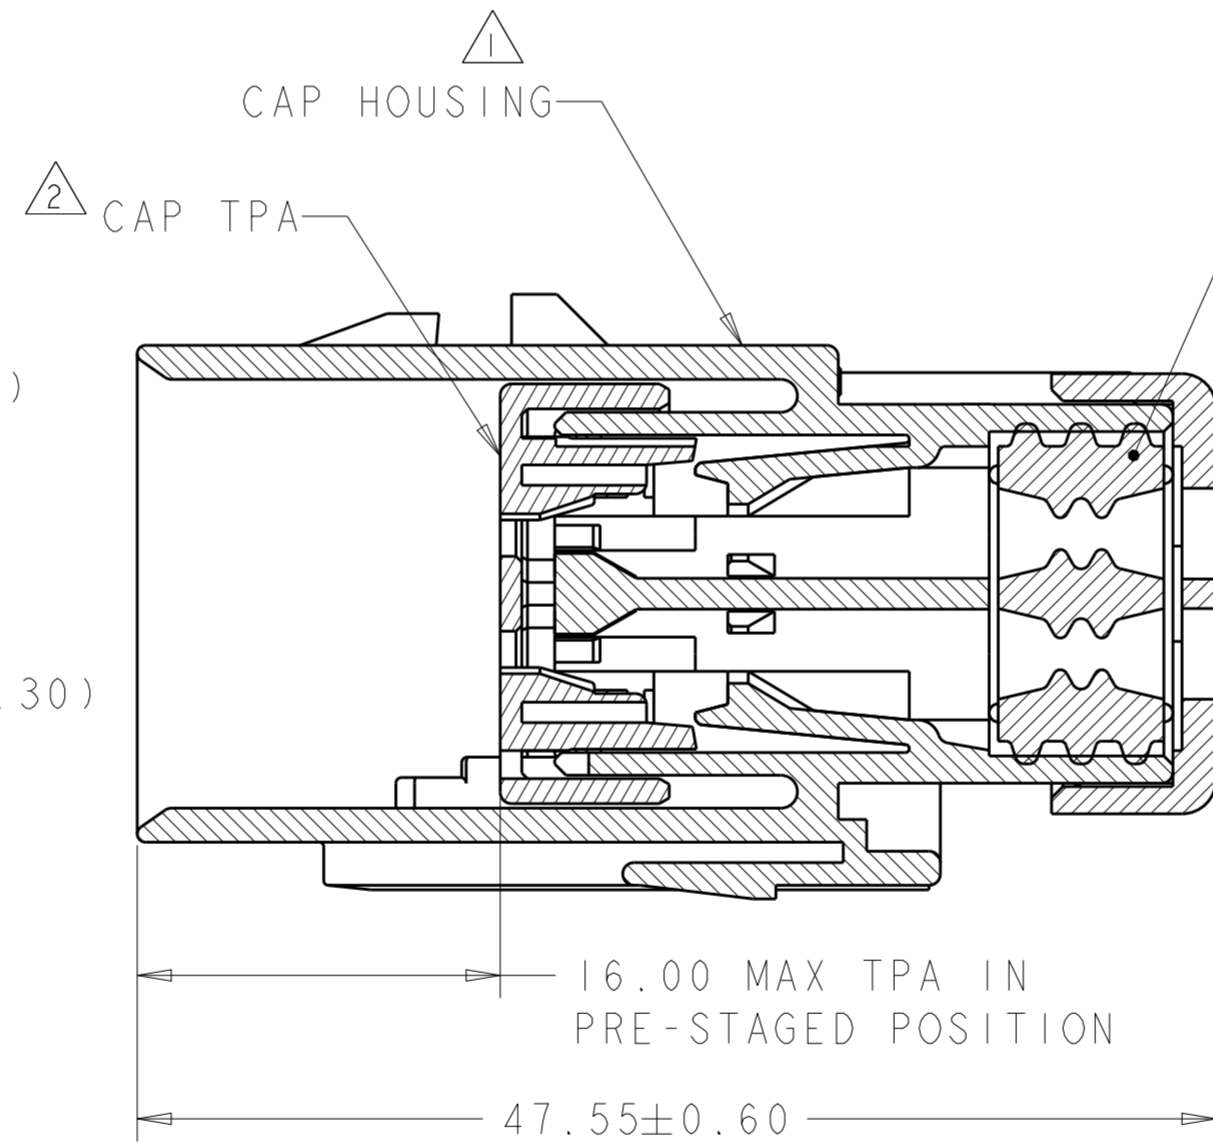

2035560-2
(KEY B)
SCALE 2:1

2035560-3
(KEY C)
SCALE 2:1

2035560-4
(KEY D)
SCALE 2:1

SCALE 1:1

SCALE 1:1

- 1 MATERIAL: 25% GLASS FILLED, NYLON 6/6, VO
COLOR: NATURAL (BROWN)
- 2 MATERIAL: 20% GLASS FILLED, PBT, VO
COLOR: (SEE TABLE)
- 3 MATERIAL: SILICONE
COLOR: GREEN
- 4. RECOMMENDED WIRE DIAMETER RANGE:
2.18 TO 3.67mm.

2035560-1 SHOWN
(KEY A)

SECTION A-A

SECTION A-A

TAN	D	2035560-4
BLUE	C	2035560-3
PURPLE	B	2035560-2
ORANGE	A	2035560-1
TPA COLOR	KEY	PART NUMBER

THIS DRAWING IS A CONTROLLED DOCUMENT.		DWN DI DRUMMOND 10FEB2009	STE TE Connectivity	
DIMENSIONS: mm		CHK R. BALTER 10FEB2009		
TOLERANCES UNLESS OTHERWISE SPECIFIED:		APVD R. BALTER 10FEB2009	NAME CAP ASSEMBLY, 12 POSITION, DUAL ROW, AMPSEAL 16, VO	
0 PLC ±	1 PLC ±	PRODUCT SPEC 108-2184	SIZE A2	CAGE CODE 00779
2 PLC ±0.20	3 PLC ±	APPLICATION SPEC 114-13065	DRAWING NO C-2035560	RESTRICTED TO -
4 PLC ±	ANGLES ±	WEIGHT 22.5 ± 1g	SCALE 2:1	SHEET 1
FINISH -	-	CUSTOMER DRAWING	REV B	