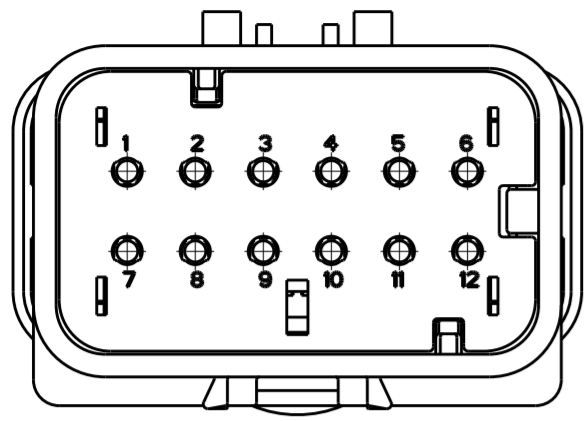

2035560-2
(KEY B)
SCALE 2:1

2035560-3
(KEY C)
SCALE 2:1

2035560-4
(KEY D)
SCALE 2:1

SCALE 1:1

SCALE 1:1

- 1 MATERIAL: 25% GLASS FILLED, NYLON 6/6, VO
COLOR: NATURAL (BROWN)
- 2 MATERIAL: 20% GLASS FILLED, PBT, VO
COLOR: (SEE TABLE)
- 3 MATERIAL: SILICONE
COLOR: GREEN
- 4. RECOMMENDED WIRE DIAMETER RANGE:
2.18 TO 3.67mm.

2035560-1 SHOWN
(KEY A)

SECTION A-A

SECTION A-A

TAN	D	2035560-4
BLUE	C	2035560-3
PURPLE	B	2035560-2
ORANGE	A	2035560-1
TPA COLOR	KEY	PART NUMBER

THIS DRAWING IS A CONTROLLED DOCUMENT.		DWN DI DRUMMOND 10FEB2009	STE TE Connectivity	
DIMENSIONS: mm		CHK R. BALTER 10FEB2009		
TOLERANCES UNLESS OTHERWISE SPECIFIED:		APVD R. BALTER 10FEB2009	NAME CAP ASSEMBLY, 12 POSITION, DUAL ROW, AMPSEAL 16, VO	
0 PLC ±	1 PLC ±	PRODUCT SPEC 108-2184	SIZE A2	CAGE CODE 00779
2 PLC ±0.20	3 PLC ±	APPLICATION SPEC 114-13065	DRAWING NO C-2035560	RESTRICTED TO -
4 PLC ±	ANGLES ±	WEIGHT 22.5 ± 1g	SCALE 2:1	SHEET 1
FINISH -	-	CUSTOMER DRAWING	REV B	