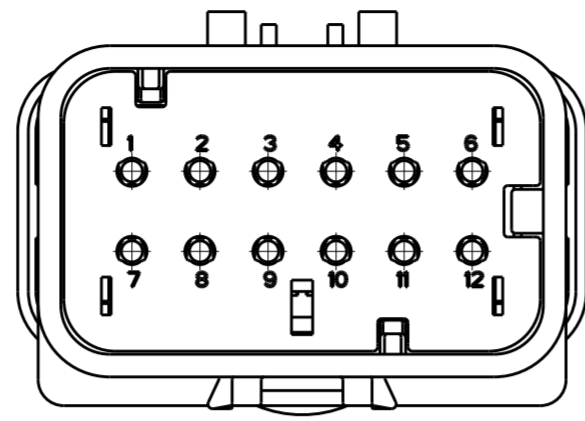

2035560-2
(KEY B)
SCALE 2:1

2035560-3
(KEY C)
SCALE 2:1

2035560-4
(KEY D)
SCALE 2:1

SCALE 1:1

SCALE 1:1

- 1 MATERIAL: 25% GLASS FILLED, NYLON 6/6, VO
COLOR: NATURAL (BROWN)
- 2 MATERIAL: 20% GLASS FILLED, PBT, VO
COLOR: (SEE TABLE)
- 3 MATERIAL: SILICONE
COLOR: GREEN
- 4. RECOMMENDED WIRE DIAMETER RANGE:
2.18 TO 3.67mm.

2035560-1 SHOWN
(KEY A)

SECTION A-A

SECTION A-A

TAN	D	2035560-4
BLUE	C	2035560-3
PURPLE	B	2035560-2
ORANGE	A	2035560-1
TPA COLOR	KEY	PART NUMBER

THIS DRAWING IS A CONTROLLED DOCUMENT.		DWN DI DRUMMOND 10FEB2009	STE TE Connectivity	
DIMENSIONS: mm		CHK R. BALTER 10FEB2009		
TOLERANCES UNLESS OTHERWISE SPECIFIED:		APVD R. BALTER 10FEB2009	NAME CAP ASSEMBLY, 12 POSITION, DUAL ROW, AMPSEAL 16, VO	
0 PLC ±	1 PLC ±	PRODUCT SPEC 108-2184	SIZE A2	CAGE CODE 00779
2 PLC ±0.20	3 PLC ±	APPLICATION SPEC 114-13065	DRAWING NO C-2035560	RESTRICTED TO -
4 PLC ±	ANGLES ±	WEIGHT 22.5 ± 1g	SCALE 2:1	SHEET 1
FINISH -	-	CUSTOMER DRAWING	REV B	